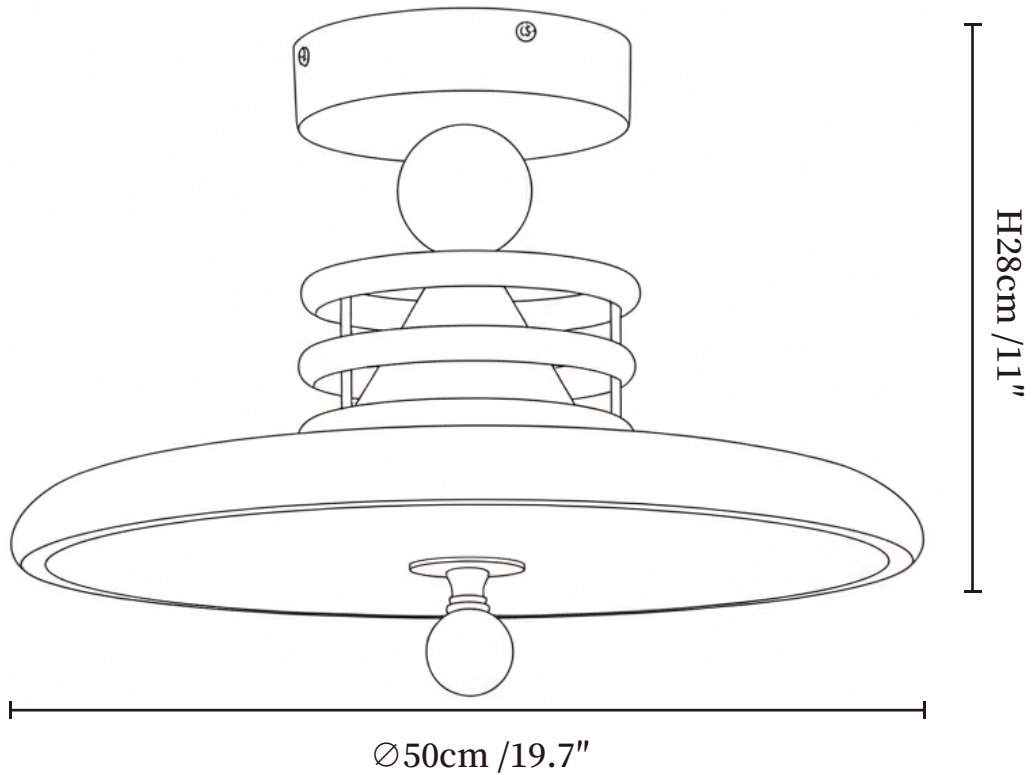

SPECIFICATION SHEET

SPECIFICATION DETAILS

*For custom options, consult factory for details

Fixture Dimensions	Ø 15.7" x H 11" Ø 19.7" x H 11"
Light source	Integrated LED
Wattage	~15W
Voltage	AC 110-240V
Dimming	Not supported
CRI(Ra)	90+CRI
Mounting	Hardwired.
LED Rated Life	30000 hours
Color Temperature	Warm Light (3000K), Neutral Light (4000K), Cool Light (6000K)
Control method	Compatible with common wall switches(
Finishes	Beige, Red, Yellow.
Shade Details	White.
Material	Metal, Acrylic.