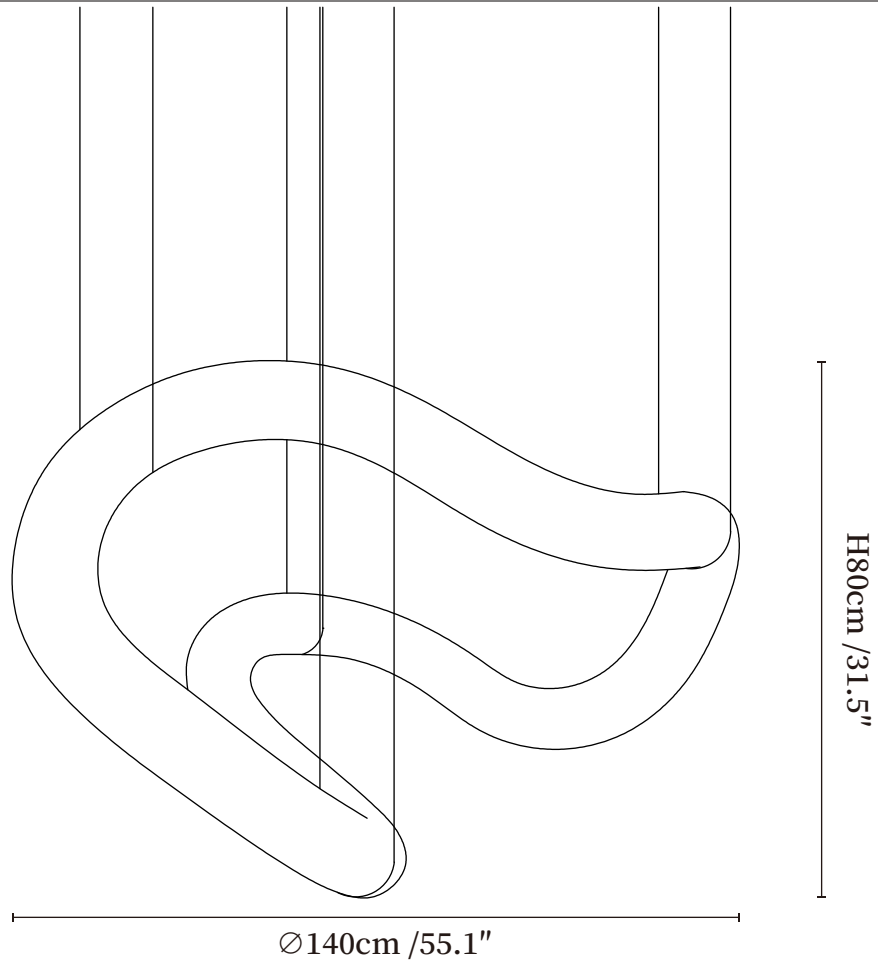

SPECIFICATION SHEET

SPECIFICATION DETAILS

*For custom options, consult factory for details

Fixture Dimensions	Ø 55.1" x H 31.5"
Light source	Integrated LED
Wattage	Total power ~24 watts
Voltage	AC 110-240V
Dimming	Not supported
CRI(Ra)	90+CRI
Mounting	Hardwired.
LED Rated Life	50000 hours
Color Temperature	Warm Light (3000K), Neutral Light (4000K), Cool Light (6000K)
Control method	Compatible with common wall switches (not included)
Finishes	White.
Shade Details	White.
Material	Metal, Alabaster.
Wire Length	The standard length of the cord is 59" (150 cm), the length is adjustable.