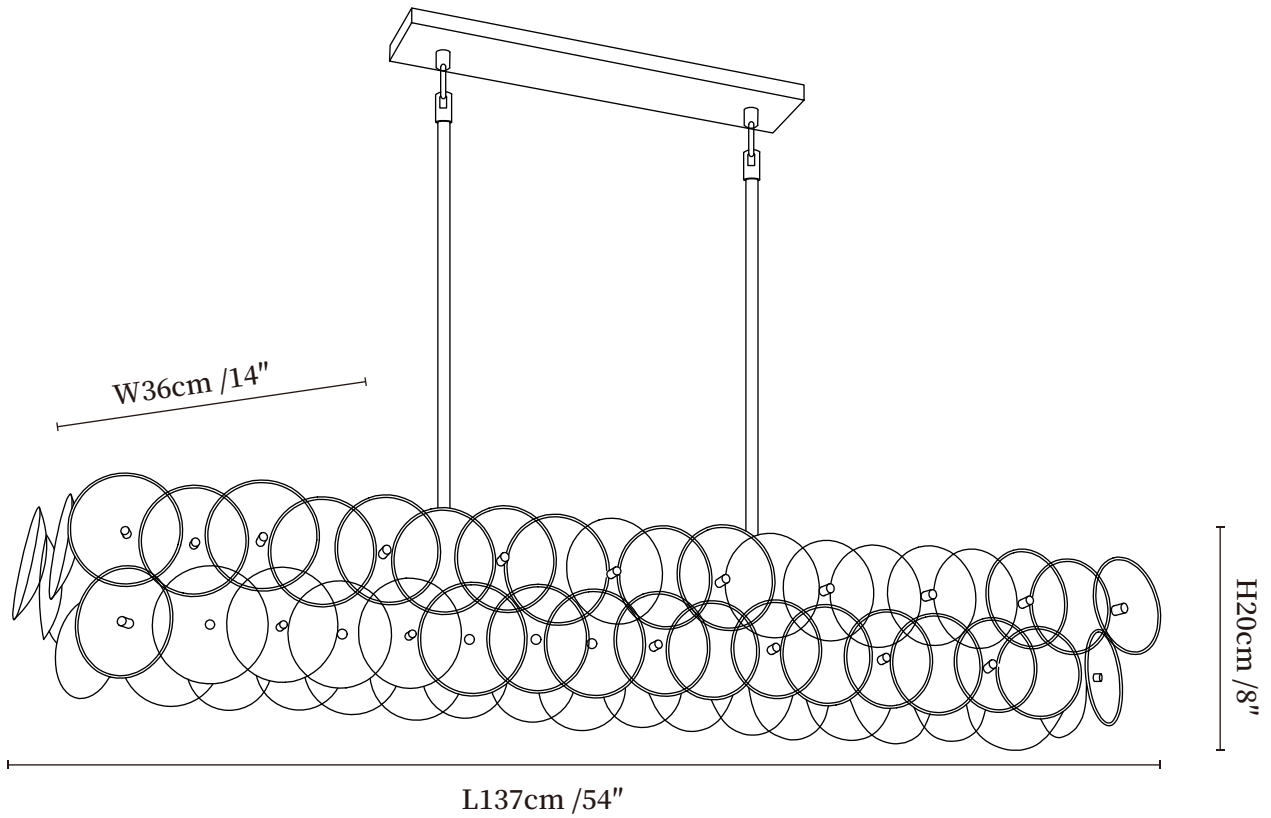

## SPECIFICATION DETAILS

\*For custom options, consult factory for details

<b>Fixture Dimensions</b>	L 54" x W 14" x H 8"
<b>Light source</b>	E12 or E14(bulb not included)
<b>Wattage</b>	MAX 15W incandescent bulb or LED equivalent.
<b>Voltage</b>	AC 110-240V
<b>Mounting</b>	Hardwired.
<b>Dimming</b>	Compatible with dimmable bulbs (bulb not included)
<b>Control method</b>	Compatible with common wall switches(not included)
<b>Finishes</b>	Gold.
<b>Shade Details</b>	Amber, Clear, Grey, Green
<b>Material</b>	Metal, Glass.
<b>Rod Length</b>	Suspension rod is 11.8", and can be spliced as needed.