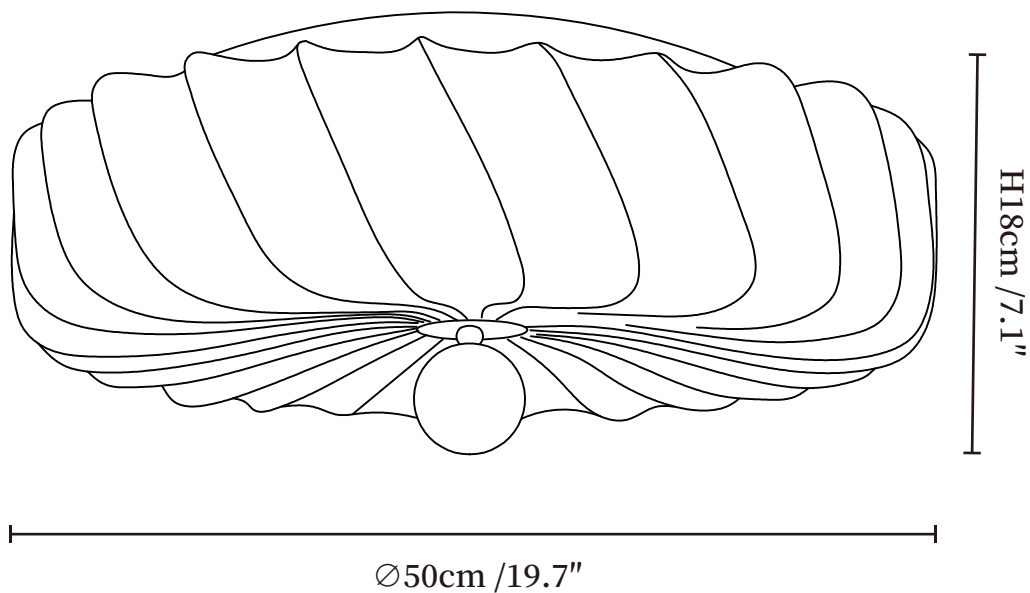

## SPECIFICATION DETAILS

\*For custom options, consult factory for details

<b>Fixture Dimensions</b>	Ø 19.7" x H 7.1"
<b>Light source</b>	Integrated LED
<b>Wattage</b>	~15W
<b>Voltage</b>	AC 110-240V
<b>Dimming</b>	Not supported
<b>CRI(Ra)</b>	90+CRI
<b>Mounting</b>	Hardwired.
<b>LED Rated Life</b>	30000 hours
<b>Color Temperature</b>	Warm Light (3000K), Neutral Light (4000K), Cool Light (6000K)
<b>Control method</b>	Compatible with common wall switches(not included)
<b>Finishes</b>	Bronze.
<b>Shade Details</b>	White.
<b>Material</b>	Iron, Silk.

## SPECIFICATION DETAILS

\*For custom options, consult factory for details

<b>Fixture Dimensions</b>	Ø 19.7" x H 14.9"
<b>Light source</b>	Integrated LED
<b>Wattage</b>	~15W
<b>Voltage</b>	AC 110-240V
<b>Dimming</b>	Not supported
<b>CRI(Ra)</b>	90+CRI
<b>Mounting</b>	Hardwired.
<b>LED Rated Life</b>	30000 hours
<b>Color Temperature</b>	Warm Light (3000K), Neutral Light (4000K), Cool Light (6000K)
<b>Control method</b>	Compatible with common wall switches(not included)
<b>Finishes</b>	Bronze.
<b>Shade Details</b>	White.
<b>Material</b>	Iron, Silk.

## SPECIFICATION DETAILS

\*For custom options, consult factory for details

<b>Fixture Dimensions</b>	Ø 19.7" x H 16.9"
<b>Light source</b>	Integrated LED
<b>Wattage</b>	~15W
<b>Voltage</b>	AC 110-240V
<b>Dimming</b>	Not supported
<b>CRI(Ra)</b>	90+CRI
<b>Mounting</b>	Hardwired.
<b>LED Rated Life</b>	30000 hours
<b>Color Temperature</b>	Warm Light (3000K), Neutral Light (4000K), Cool Light (6000K)
<b>Control method</b>	Compatible with common wall switches (not included)
<b>Finishes</b>	Bronze.
<b>Shade Details</b>	White.
<b>Material</b>	Iron, Silk.