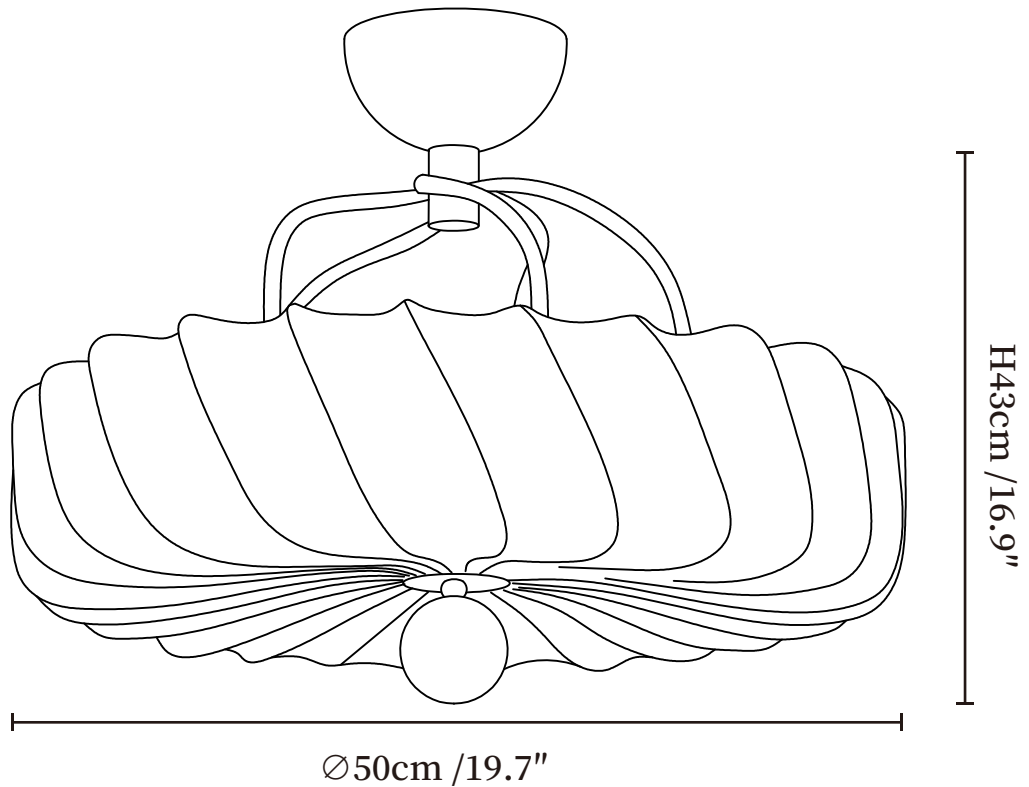

## SPECIFICATION DETAILS

\*For custom options, consult factory for details

<b>Fixture Dimensions</b>	Ø 19.7" x H 7.1"
<b>Light source</b>	Integrated LED
<b>Wattage</b>	~15W
<b>Voltage</b>	AC 110-240V
<b>Dimming</b>	Not supported
<b>CRI(Ra)</b>	90+CRI
<b>Mounting</b>	Hardwired.
<b>LED Rated Life</b>	30000 hours
<b>Color Temperature</b>	Warm Light (3000K), Neutral Light (4000K), Cool Light (6000K)
<b>Control method</b>	Compatible with common wall switches(not included)
<b>Finishes</b>	Bronze.
<b>Shade Details</b>	White.
<b>Material</b>	Iron, Silk.

# SPECIFICATION SHEET

---

## SPECIFICATION DETAILS

\*For custom options, consult factory for details

<b>Fixture Dimensions</b>	Ø 19.7" x H 14.9"
<b>Light source</b>	Integrated LED
<b>Wattage</b>	~15W
<b>Voltage</b>	AC 110-240V
<b>Dimming</b>	Not supported
<b>CRI(Ra)</b>	90+CRI
<b>Mounting</b>	Hardwired.
<b>LED Rated Life</b>	30000 hours
<b>Color Temperature</b>	Warm Light (3000K), Neutral Light (4000K), Cool Light (6000K)
<b>Control method</b>	Compatible with common wall switches(not included)
<b>Finishes</b>	Bronze.
<b>Shade Details</b>	White.
<b>Material</b>	Iron, Silk.

## SPECIFICATION DETAILS

\*For custom options, consult factory for details

<b>Fixture Dimensions</b>	Ø 19.7" x H 16.9"
<b>Light source</b>	Integrated LED
<b>Wattage</b>	~15W
<b>Voltage</b>	AC 110-240V
<b>Dimming</b>	Not supported
<b>CRI(Ra)</b>	90+CRI
<b>Mounting</b>	Hardwired.
<b>LED Rated Life</b>	30000 hours
<b>Color Temperature</b>	Warm Light (3000K), Neutral Light (4000K), Cool Light (6000K)
<b>Control method</b>	Compatible with common wall switches (not included)
<b>Finishes</b>	Bronze.
<b>Shade Details</b>	White.
<b>Material</b>	Iron, Silk.