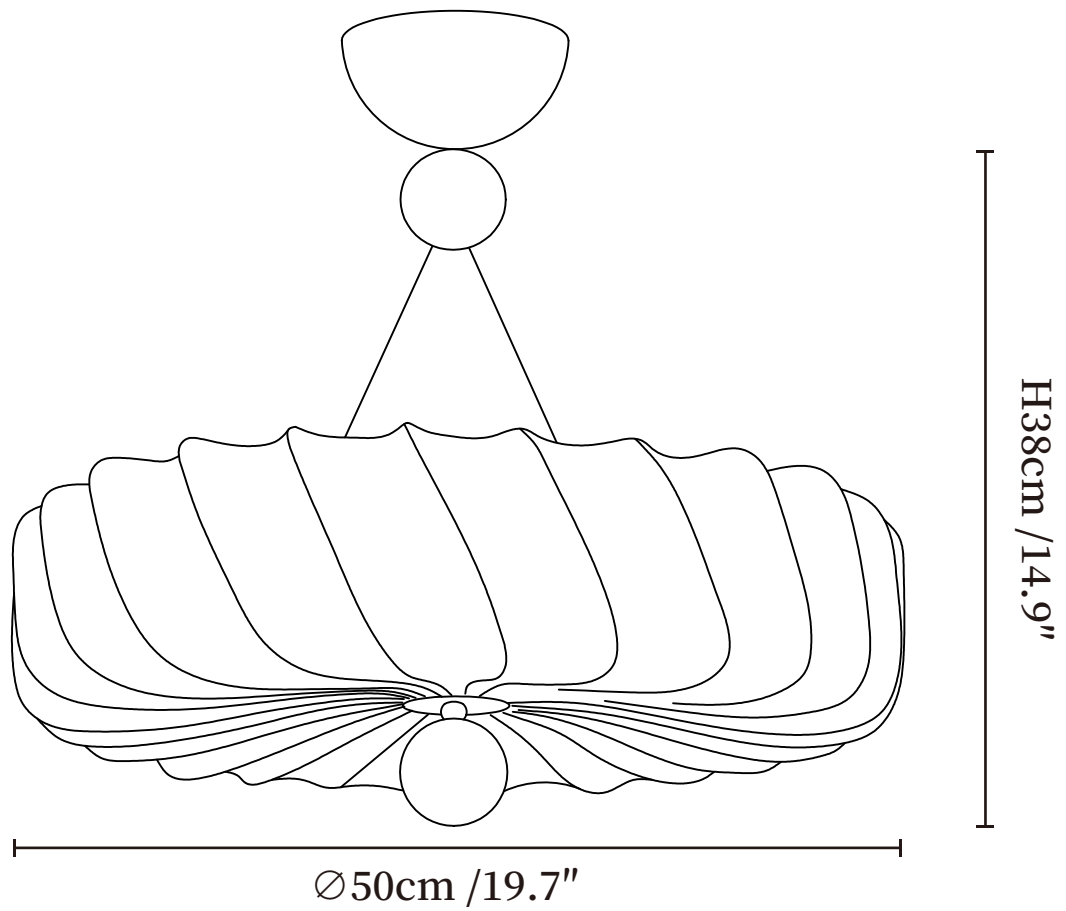

# SPECIFICATION SHEET

---

## SPECIFICATION DETAILS

\*For custom options, consult factory for details

<b>Fixture Dimensions</b>	Ø 19.7" x H 7.1"
<b>Light source</b>	Integrated LED
<b>Wattage</b>	~15W
<b>Voltage</b>	AC 110-240V
<b>Dimming</b>	Not supported
<b>CRI(Ra)</b>	90+CRI
<b>Mounting</b>	Hardwired.
<b>LED Rated Life</b>	30000 hours
<b>Color Temperature</b>	Warm Light (3000K), Neutral Light (4000K), Cool Light (6000K)
<b>Control method</b>	Compatible with common wall switches(not included)
<b>Finishes</b>	Bronze.
<b>Shade Details</b>	White.
<b>Material</b>	Iron, Silk.

## SPECIFICATION DETAILS

\*For custom options, consult factory for details

<b>Fixture Dimensions</b>	Ø 19.7" x H 14.9"
<b>Light source</b>	Integrated LED
<b>Wattage</b>	~15W
<b>Voltage</b>	AC 110-240V
<b>Dimming</b>	Not supported
<b>CRI(Ra)</b>	90+CRI
<b>Mounting</b>	Hardwired.
<b>LED Rated Life</b>	30000 hours
<b>Color Temperature</b>	Warm Light (3000K), Neutral Light (4000K), Cool Light (6000K)
<b>Control method</b>	Compatible with common wall switches(not included)
<b>Finishes</b>	Bronze.
<b>Shade Details</b>	White.
<b>Material</b>	Iron, Silk.

## SPECIFICATION DETAILS

\*For custom options, consult factory for details

<b>Fixture Dimensions</b>	Ø 19.7" x H 16.9"
<b>Light source</b>	Integrated LED
<b>Wattage</b>	~15W
<b>Voltage</b>	AC 110-240V
<b>Dimming</b>	Not supported
<b>CRI(Ra)</b>	90+CRI
<b>Mounting</b>	Hardwired.
<b>LED Rated Life</b>	30000 hours
<b>Color Temperature</b>	Warm Light (3000K), Neutral Light (4000K), Cool Light (6000K)
<b>Control method</b>	Compatible with common wall switches (not included)
<b>Finishes</b>	Bronze.
<b>Shade Details</b>	White.
<b>Material</b>	Iron, Silk.