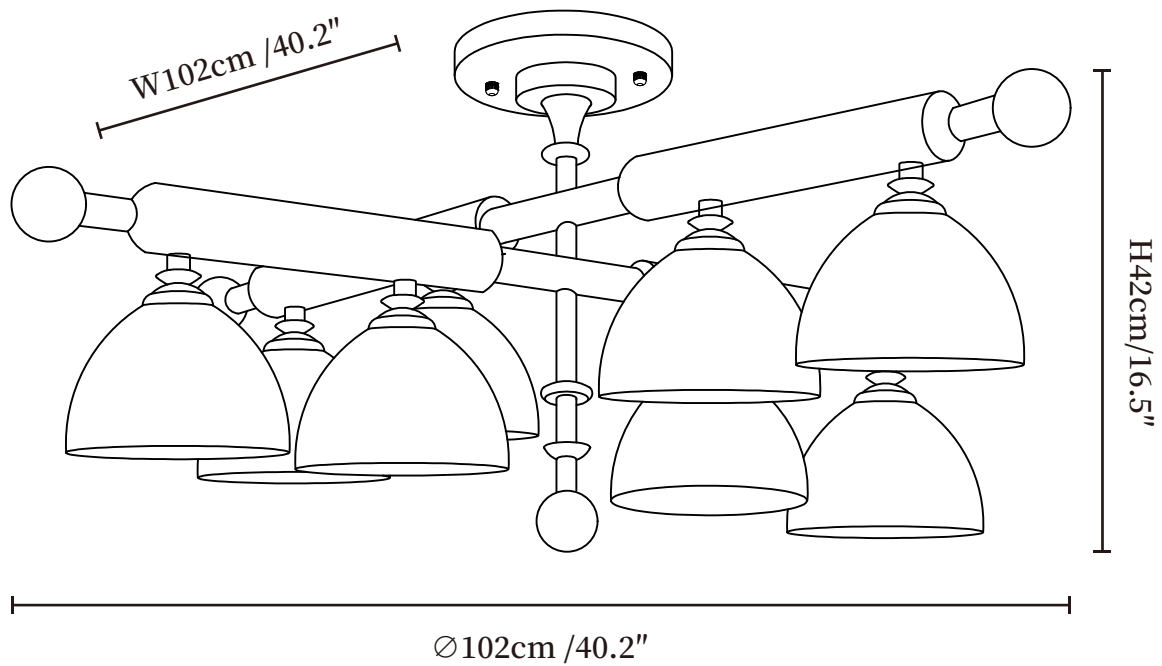

SPECIFICATION SHEET

SPECIFICATION DETAILS

*For custom options, consult factory for details

Fixture Dimensions	L 23.2" x W 23.2" x H 16.5"
Light source	E26 or E27 (bulb not included)
Wattage	MAX40W incandescent bulb or LED equivalent.
Voltage	AC 110-240V
Mounting	Hardwired.
Dimming	Please purchase dimmable light bulbs separately.
Control method	Compatible with common wall switches (not included)
Finishes	Walnut Wood Color, Black.
Shade Details	White.
Material	Rubberwood, Glass, Metal.

SPECIFICATION SHEET

SPECIFICATION DETAILS

*For custom options, consult factory for details

Fixture Dimensions	L 40.2" x W 23.2" x H 16.5"
Light source	E26 or E27 (bulb not included)
Wattage	MAX40W incandescent bulb or LED equivalent.
Voltage	AC 110-240V
Mounting	Hardwired.
Dimming	Please purchase dimmable light bulbs separately.
Control method	Compatible with common wall switches (not included)
Finishes	Walnut Wood Color, Black.
Shade Details	White.
Material	Rubberwood, Glass, Metal.

SPECIFICATION SHEET

SPECIFICATION DETAILS

*For custom options, consult factory for details

Fixture Dimensions	L 40.2" x W 40.2" x H 16.5"
Light source	E26 or E27 (bulb not included)
Wattage	MAX40W incandescent bulb or LED equivalent.
Voltage	AC 110-240V
Mounting	Hardwired.
Dimming	Please purchase dimmable light bulbs separately.
Control method	Compatible with common wall switches (not included)
Finishes	Walnut Wood Color, Black.
Shade Details	White.
Material	Rubberwood, Glass, Metal.