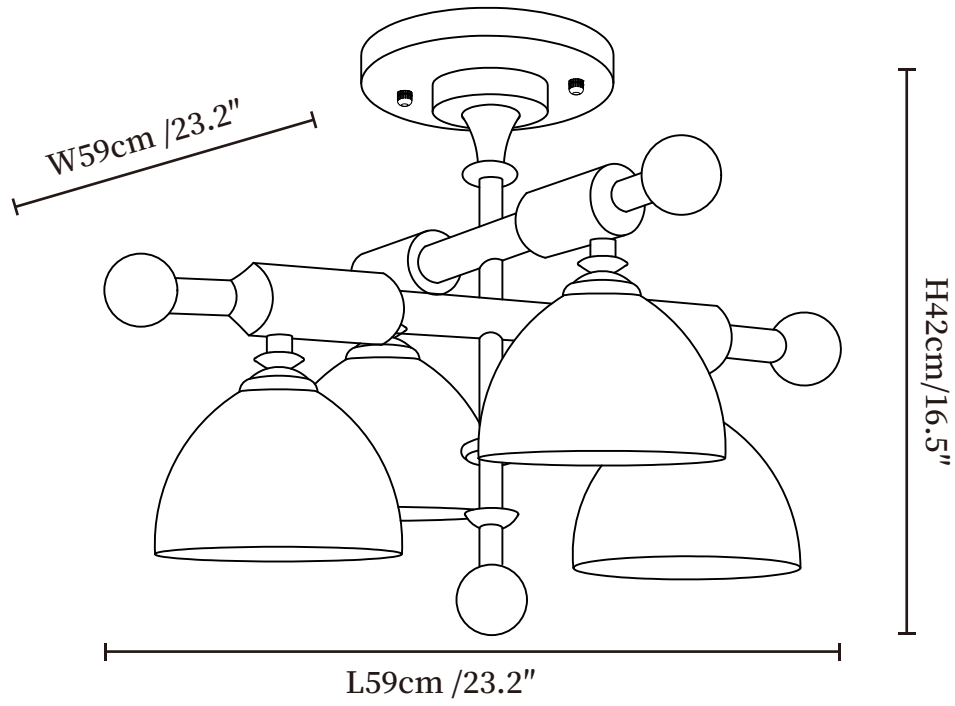

SPECIFICATION SHEET

SPECIFICATION DETAILS

*For custom options, consult factory for details

Fixture Dimensions	L 23.2" x W 23.2" x H 16.5"
Light source	E26 or E27 (bulb not included)
Wattage	MAX40W incandescent bulb or LED equivalent.
Voltage	AC 110-240V
Mounting	Hardwired.
Dimming	Please purchase dimmable light bulbs separately.
Control method	Compatible with common wall switches (not included)
Finishes	Walnut Wood Color, Black.
Shade Details	White.
Material	Rubberwood, Glass, Metal.

SPECIFICATION SHEET

SPECIFICATION DETAILS

*For custom options, consult factory for details

Fixture Dimensions	L 40.2" x W 23.2" x H 16.5"
Light source	E26 or E27 (bulb not included)
Wattage	MAX40W incandescent bulb or LED equivalent.
Voltage	AC 110-240V
Mounting	Hardwired.
Dimming	Please purchase dimmable light bulbs separately.
Control method	Compatible with common wall switches (not included)
Finishes	Walnut Wood Color, Black.
Shade Details	White.
Material	Rubberwood, Glass, Metal.

SPECIFICATION SHEET

SPECIFICATION DETAILS

*For custom options, consult factory for details

Fixture Dimensions	L 40.2" x W 40.2" x H 16.5"
Light source	E26 or E27 (bulb not included)
Wattage	MAX40W incandescent bulb or LED equivalent.
Voltage	AC 110-240V
Mounting	Hardwired.
Dimming	Please purchase dimmable light bulbs separately.
Control method	Compatible with common wall switches (not included)
Finishes	Walnut Wood Color, Black.
Shade Details	White.
Material	Rubberwood, Glass, Metal.