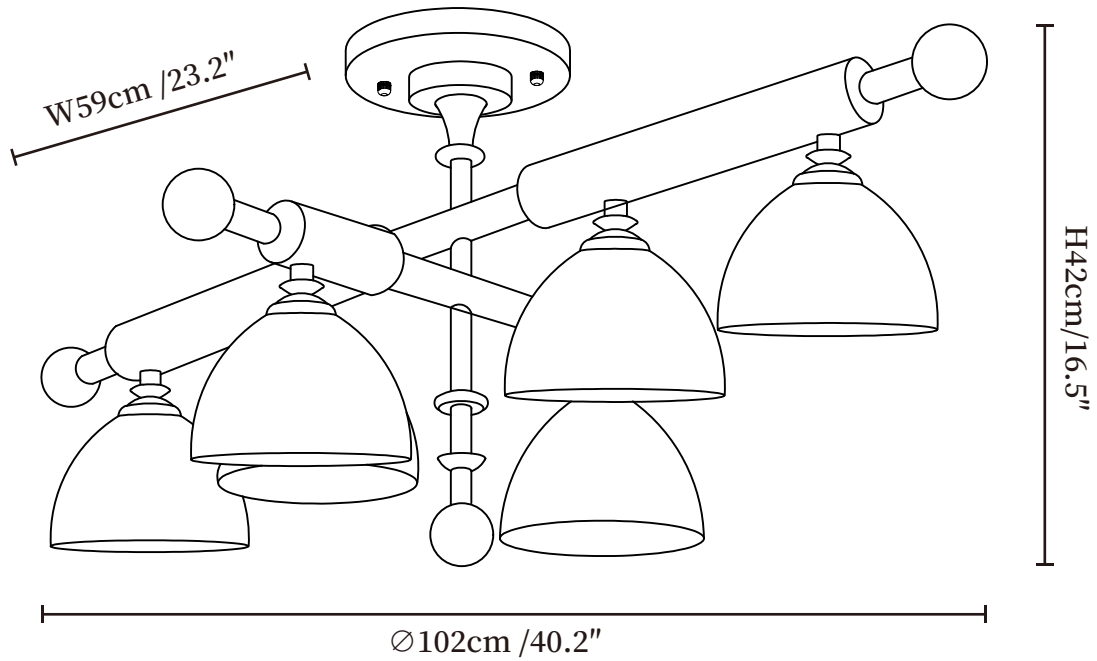

SPECIFICATION SHEET

SPECIFICATION DETAILS

*For custom options, consult factory for details

Fixture Dimensions	L 23.2" x W 23.2" x H 16.5"
Light source	E26 or E27 (bulb not included)
Wattage	MAX40W incandescent bulb or LED equivalent.
Voltage	AC 110-240V
Mounting	Hardwired.
Dimming	Please purchase dimmable light bulbs separately.
Control method	Compatible with common wall switches (not included)
Finishes	Walnut Wood Color, Black.
Shade Details	White.
Material	Rubberwood, Glass, Metal.

SPECIFICATION SHEET

SPECIFICATION DETAILS

*For custom options, consult factory for details

Fixture Dimensions	L 40.2" x W 23.2" x H 16.5"
Light source	E26 or E27 (bulb not included)
Wattage	MAX40W incandescent bulb or LED equivalent.
Voltage	AC 110-240V
Mounting	Hardwired.
Dimming	Please purchase dimmable light bulbs separately.
Control method	Compatible with common wall switches (not included)
Finishes	Walnut Wood Color, Black.
Shade Details	White.
Material	Rubberwood, Glass, Metal.

SPECIFICATION SHEET

SPECIFICATION DETAILS

*For custom options, consult factory for details

Fixture Dimensions	L 40.2" x W 40.2" x H 16.5"
Light source	E26 or E27 (bulb not included)
Wattage	MAX40W incandescent bulb or LED equivalent.
Voltage	AC 110-240V
Mounting	Hardwired.
Dimming	Please purchase dimmable light bulbs separately.
Control method	Compatible with common wall switches (not included)
Finishes	Walnut Wood Color, Black.
Shade Details	White.
Material	Rubberwood, Glass, Metal.