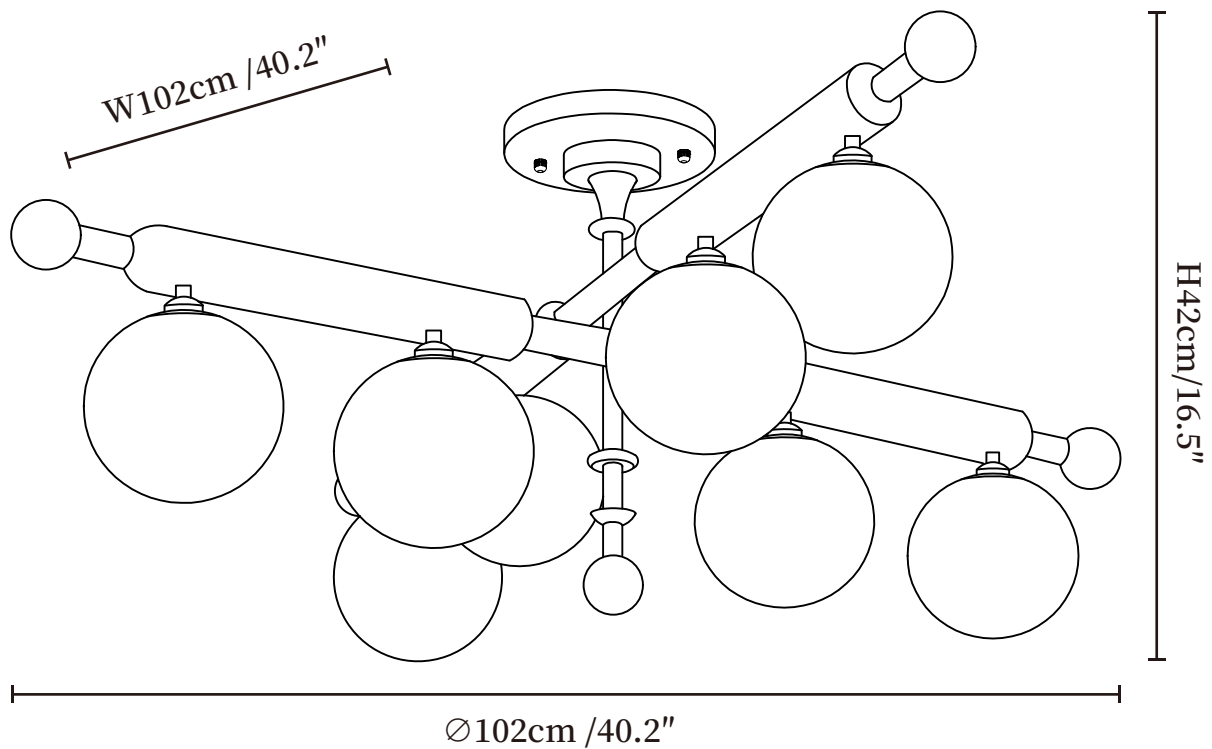

SPECIFICATION SHEET

SPECIFICATION DETAILS

*For custom options, consult factory for details

Fixture Dimensions	L 40.2" x W 40.2" x H 16.5"
Light source	E26 or E27 (bulb not included)
Wattage	MAX40W incandescent bulb or LED equivalent.
Voltage	AC 110-240V
Mounting	Hardwired.
Dimming	Please purchase dimmable light bulbs separately.
Control method	Compatible with common wall switches (not included)
Finishes	Walnut Wood Color, Black.
Shade Details	White.
Material	Rubberwood, Glass, Metal.