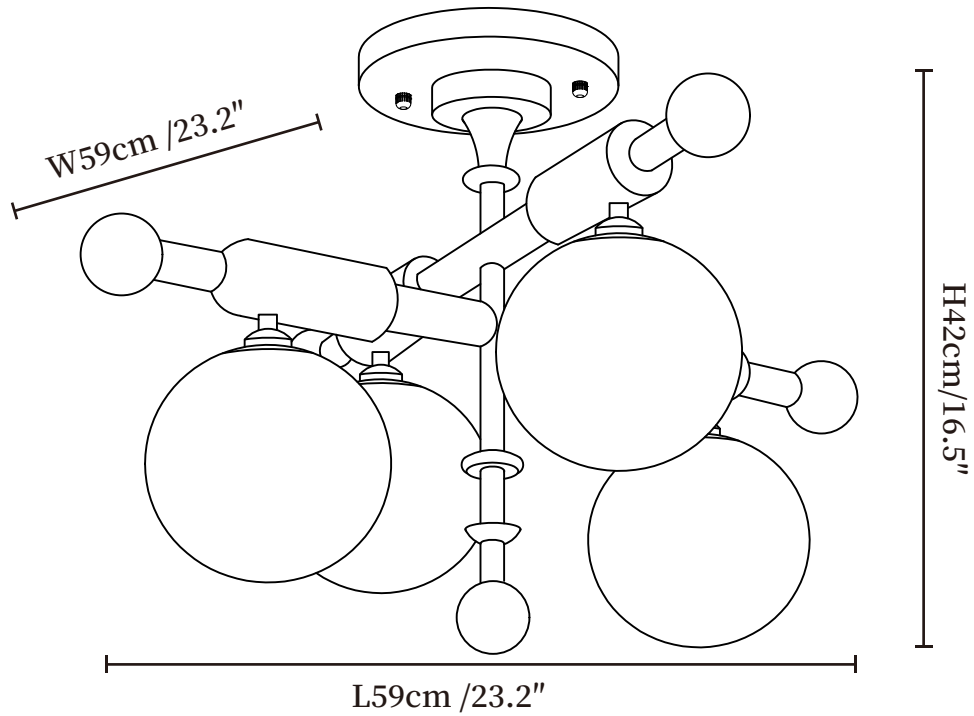

SPECIFICATION SHEET

SPECIFICATION DETAILS

*For custom options, consult factory for details

Fixture Dimensions	L 23.2" x W 23.2" x H 16.5"
Light source	E26 or E27 (bulb not included)
Wattage	MAX40W incandescent bulb or LED equivalent.
Voltage	AC 110-240V
Mounting	Hardwired.
Dimming	Please purchase dimmable light bulbs separately.
Control method	Compatible with common wall switches (not included)
Finishes	Walnut Wood Color, Black.
Shade Details	White.
Material	Rubberwood, Glass, Metal.

SPECIFICATION SHEET

SPECIFICATION DETAILS

*For custom options, consult factory for details

Fixture Dimensions	L 40.2" x W 23.2" x H 16.5"
Light source	E26 or E27 (bulb not included)
Wattage	MAX40W incandescent bulb or LED equivalent.
Voltage	AC 110-240V
Mounting	Hardwired.
Dimming	Please purchase dimmable light bulbs separately.
Control method	Compatible with common wall switches (not included)
Finishes	Walnut Wood Color, Black.
Shade Details	White.
Material	Rubberwood, Glass, Metal.

SPECIFICATION SHEET

SPECIFICATION DETAILS

*For custom options, consult factory for details

Fixture Dimensions	L 40.2" x W 40.2" x H 16.5"
Light source	E26 or E27 (bulb not included)
Wattage	MAX40W incandescent bulb or LED equivalent.
Voltage	AC 110-240V
Mounting	Hardwired.
Dimming	Please purchase dimmable light bulbs separately.
Control method	Compatible with common wall switches (not included)
Finishes	Walnut Wood Color, Black.
Shade Details	White.
Material	Rubberwood, Glass, Metal.