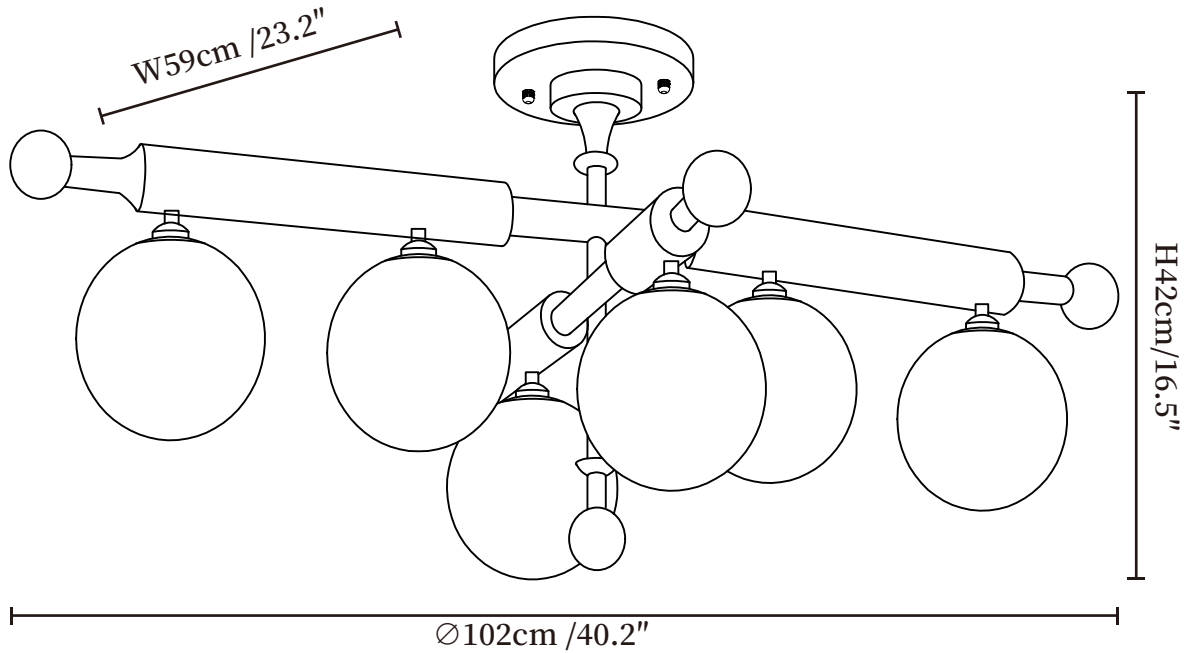

SPECIFICATION SHEET

SPECIFICATION DETAILS

*For custom options, consult factory for details

Fixture Dimensions	L 40.2" x W 23.2" x H 16.5"
Light source	E26 or E27 (bulb not included)
Wattage	MAX40W incandescent bulb or LED equivalent.
Voltage	AC 110-240V
Mounting	Hardwired.
Dimming	Please purchase dimmable light bulbs separately.
Control method	Compatible with common wall switches (not included)
Finishes	Walnut Wood Color, Black.
Shade Details	White.
Material	Rubberwood, Glass, Metal.

SPECIFICATION SHEET

SPECIFICATION DETAILS

*For custom options, consult factory for details

Fixture Dimensions	L 40.2" x W 40.2" x H 16.5"
Light source	E26 or E27 (bulb not included)
Wattage	MAX40W incandescent bulb or LED equivalent.
Voltage	AC 110-240V
Mounting	Hardwired.
Dimming	Please purchase dimmable light bulbs separately.
Control method	Compatible with common wall switches (not included)
Finishes	Walnut Wood Color, Black.
Shade Details	White.
Material	Rubberwood, Glass, Metal.

SPECIFICATION SHEET

SPECIFICATION DETAILS

*For custom options, consult factory for details

Fixture Dimensions	L 23.2" x W 23.2" x H 16.5"
Light source	E26 or E27 (bulb not included)
Wattage	MAX40W incandescent bulb or LED equivalent.
Voltage	AC 110-240V
Mounting	Hardwired.
Dimming	Please purchase dimmable light bulbs separately.
Control method	Compatible with common wall switches (not included)
Finishes	Walnut Wood Color, Black.
Shade Details	White.
Material	Rubberwood, Glass, Metal.

SPECIFICATION SHEET

SPECIFICATION DETAILS

*For custom options, consult factory for details

Fixture Dimensions	L 40.2" x W 23.2" x H 16.5"
Light source	E26 or E27 (bulb not included)
Wattage	MAX40W incandescent bulb or LED equivalent.
Voltage	AC 110-240V
Mounting	Hardwired.
Dimming	Please purchase dimmable light bulbs separately.
Control method	Compatible with common wall switches(not included)
Finishes	Walnut Wood Color, Black.
Shade Details	White.
Material	Rubberwood, Glass, Metal.