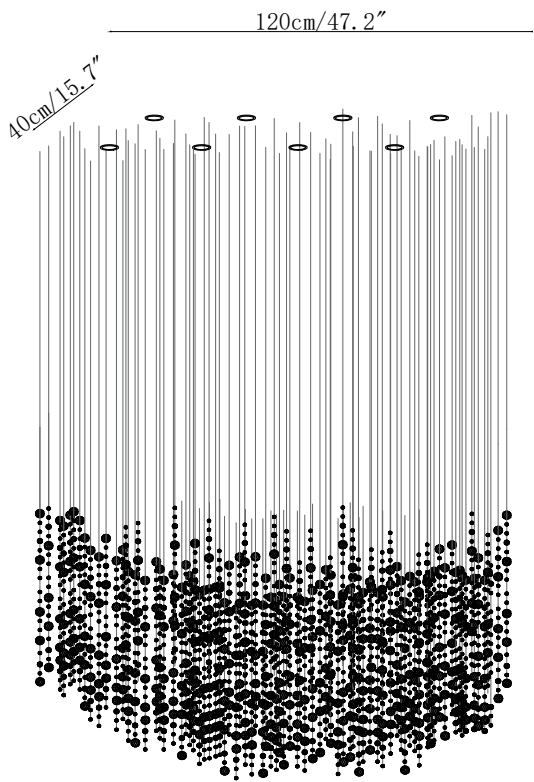

Ø50cm/19.7"

150cm/59"

Ø70cm/27.6"

150cm/59"

SPECIFICATION DETAILS

*For custom options, consult factory for details

Fixture Dimensions	Ø 19.7" x H 59.1" Ø 27.6" x H 59.1"
Light source	Integrated LED
Wattage	Total power ~24 watts
Voltage	AC 110-240V
Dimming	Not supported
CRI(Ra)	90+CRI
Mounting	Hardwired.
LED Rated Life	50000 hours
Color Temperature	Warm Light (3000K), Neutral Light (4000K), Cool Light (6000K)
Control method	Compatible with common wall switches(not included)
Finishes	Green.
Shade Details	Green.
Material	Metal, Crystal Glass.
Wire Length	The standard length of the cord is 59" (150 cm), the length is adjustable.

SPECIFICATION DETAILS

*For custom options, consult factory for details

Fixture Dimensions	Ø 19.7" x H 59.1" Ø 27.6" x H 59.1"
Light source	Integrated LED
Wattage	Total power ~24 watts
Voltage	AC 110-240V
Dimming	Not supported
CRI(Ra)	90+CRI
Mounting	Hardwired.
LED Rated Life	50000 hours
Color Temperature	Warm Light (3000K), Neutral Light (4000K), Cool Light (6000K)
Control method	Compatible with common wall switches(not included)
Finishes	Green.
Shade Details	Green.
Material	Metal, Crystal Glass.
Wire Length	The standard length of the cord is 59" (150 cm), the length is adjustable.

SPECIFICATION DETAILS

*For custom options, consult factory for details

Fixture Dimensions	L 47.2" x W 15.7" x H 78.7" L 59.1" x W 15.7" x H 78.7"
Light source	Integrated LED
Wattage	Total power ~24 watts
Voltage	AC 110-240V
Dimming	Not supported
CRI(Ra)	90+CRI
Mounting	Hardwired.
LED Rated Life	50000 hours
Color Temperature	Warm Light (3000K), Neutral Light (4000K), Cool Light (6000K)
Control method	Compatible with common wall switches(not included)
Finishes	Green.
Shade Details	Green.
Material	Metal, Crystal Glass.
Wire Length	The standard length of the cord is 59" (150 cm), the length is adjustable.