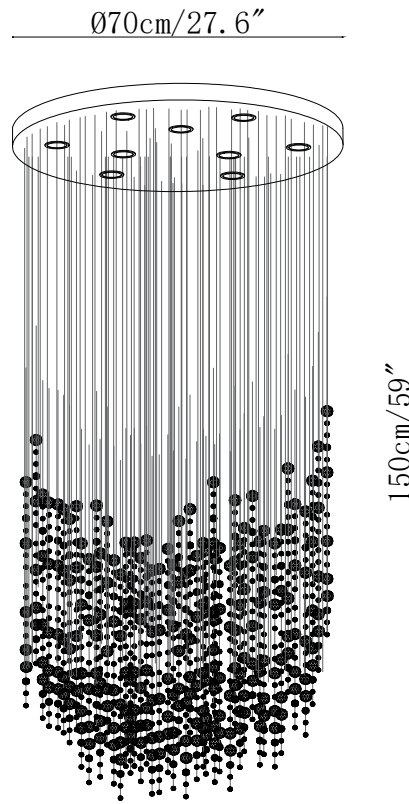

Ø50cm/19.7"

150cm/59"

Ø70cm/27.6"

150cm/59"

SPECIFICATION DETAILS

*For custom options, consult factory for details

Fixture Dimensions	Ø 19.7" x H 59.1" Ø 27.6" x H 59.1"
Light source	Integrated LED
Wattage	Total power ~24 watts
Voltage	AC 110-240V
Dimming	Not supported
CRI(Ra)	90+CRI
Mounting	Hardwired.
LED Rated Life	50000 hours
Color Temperature	Warm Light (3000K), Neutral Light (4000K), Cool Light (6000K)
Control method	Compatible with common wall switches(not included)
Finishes	Green.
Shade Details	Green.
Material	Metal, Crystal Glass.
Wire Length	The standard length of the cord is 59" (150 cm), the length is adjustable.

SPECIFICATION DETAILS

*For custom options, consult factory for details

Fixture Dimensions	Ø 19.7" x H 59.1" Ø 27.6" x H 59.1"
Light source	Integrated LED
Wattage	Total power ~24 watts
Voltage	AC 110-240V
Dimming	Not supported
CRI(Ra)	90+CRI
Mounting	Hardwired.
LED Rated Life	50000 hours
Color Temperature	Warm Light (3000K), Neutral Light (4000K), Cool Light (6000K)
Control method	Compatible with common wall switches(not included)
Finishes	Green.
Shade Details	Green.
Material	Metal, Crystal Glass.
Wire Length	The standard length of the cord is 59" (150 cm), the length is adjustable.

SPECIFICATION DETAILS

*For custom options, consult factory for details

Fixture Dimensions	L 47.2" x W 15.7" x H 78.7" L 59.1" x W 15.7" x H 78.7"
Light source	Integrated LED
Wattage	Total power ~24 watts
Voltage	AC 110-240V
Dimming	Not supported
CRI(Ra)	90+CRI
Mounting	Hardwired.
LED Rated Life	50000 hours
Color Temperature	Warm Light (3000K), Neutral Light (4000K), Cool Light (6000K)
Control method	Compatible with common wall switches(not included)
Finishes	Green.
Shade Details	Green.
Material	Metal, Crystal Glass.
Wire Length	The standard length of the cord is 59" (150 cm), the length is adjustable.