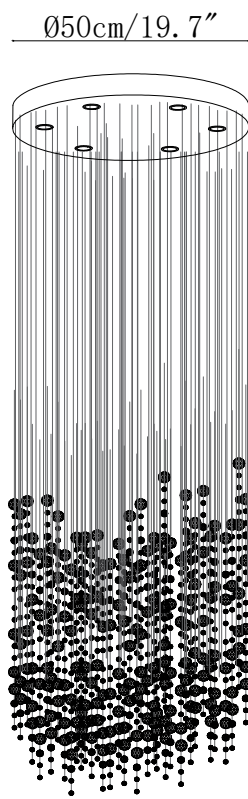

Ø50cm/19.7"

150cm/59"

Ø70cm/27.6"

150cm/59"

SPECIFICATION DETAILS

*For custom options, consult factory for details

Fixture Dimensions	Ø 19.7" x H 59.1" Ø 27.6" x H 59.1"
Light source	Integrated LED
Wattage	Total power ~24 watts
Voltage	AC 110-240V
Dimming	Not supported
CRI(Ra)	90+CRI
Mounting	Hardwired.
LED Rated Life	50000 hours
Color Temperature	Warm Light (3000K), Neutral Light (4000K), Cool Light (6000K)
Control method	Compatible with common wall switches(not included)
Finishes	Green.
Shade Details	Green.
Material	Metal, Crystal Glass.
Wire Length	The standard length of the cord is 59" (150 cm), the length is adjustable.

SPECIFICATION DETAILS

*For custom options, consult factory for details

Fixture Dimensions	Ø 19.7" x H 59.1" Ø 27.6" x H 59.1"
Light source	Integrated LED
Wattage	Total power ~24 watts
Voltage	AC 110-240V
Dimming	Not supported
CRI(Ra)	90+CRI
Mounting	Hardwired.
LED Rated Life	50000 hours
Color Temperature	Warm Light (3000K), Neutral Light (4000K), Cool Light (6000K)
Control method	Compatible with common wall switches(not included)
Finishes	Green.
Shade Details	Green.
Material	Metal, Crystal Glass.
Wire Length	The standard length of the cord is 59" (150 cm), the length is adjustable.

SPECIFICATION DETAILS

*For custom options, consult factory for details

Fixture Dimensions	L 47.2" x W 15.7" x H 78.7" L 59.1" x W 15.7" x H 78.7"
Light source	Integrated LED
Wattage	Total power ~24 watts
Voltage	AC 110-240V
Dimming	Not supported
CRI(Ra)	90+CRI
Mounting	Hardwired.
LED Rated Life	50000 hours
Color Temperature	Warm Light (3000K), Neutral Light (4000K), Cool Light (6000K)
Control method	Compatible with common wall switches(not included)
Finishes	Green.
Shade Details	Green.
Material	Metal, Crystal Glass.
Wire Length	The standard length of the cord is 59" (150 cm), the length is adjustable.