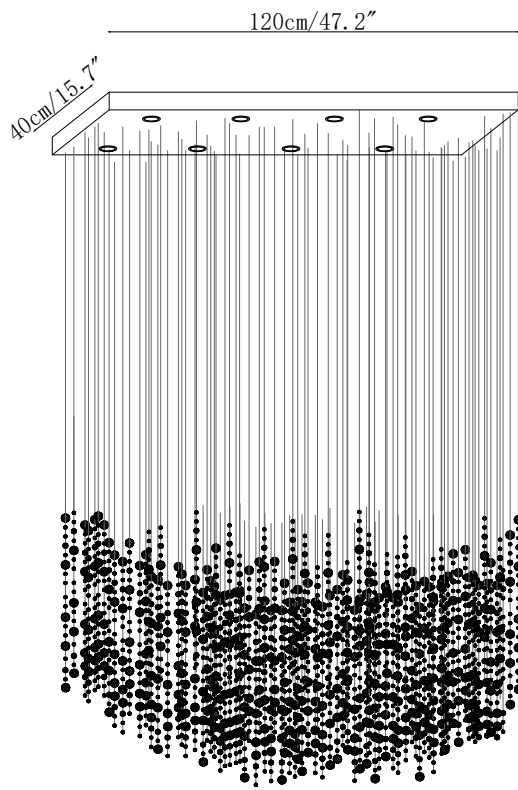

Ø50cm/19.7"

150cm/59"

Ø70cm/27.6"

150cm/59"

SPECIFICATION DETAILS

*For custom options, consult factory for details

Fixture Dimensions	Ø 19.7" x H 59.1" Ø 27.6" x H 59.1"
Light source	Integrated LED
Wattage	Total power ~24 watts
Voltage	AC 110-240V
Dimming	Not supported
CRI(Ra)	90+CRI
Mounting	Hardwired.
LED Rated Life	50000 hours
Color Temperature	Warm Light (3000K), Neutral Light (4000K), Cool Light (6000K)
Control method	Compatible with common wall switches(not included)
Finishes	Green.
Shade Details	Green.
Material	Metal, Crystal Glass.
Wire Length	The standard length of the cord is 59" (150 cm), the length is adjustable.

SPECIFICATION DETAILS

*For custom options, consult factory for details

Fixture Dimensions	Ø 19.7" x H 59.1" Ø 27.6" x H 59.1"
Light source	Integrated LED
Wattage	Total power ~24 watts
Voltage	AC 110-240V
Dimming	Not supported
CRI(Ra)	90+CRI
Mounting	Hardwired.
LED Rated Life	50000 hours
Color Temperature	Warm Light (3000K), Neutral Light (4000K), Cool Light (6000K)
Control method	Compatible with common wall switches(not included)
Finishes	Green.
Shade Details	Green.
Material	Metal, Crystal Glass.
Wire Length	The standard length of the cord is 59" (150 cm), the length is adjustable.

SPECIFICATION DETAILS

*For custom options, consult factory for details

Fixture Dimensions	L 47.2" x W 15.7" x H 78.7" L 59.1" x W 15.7" x H 78.7"
Light source	Integrated LED
Wattage	Total power ~24 watts
Voltage	AC 110-240V
Dimming	Not supported
CRI(Ra)	90+CRI
Mounting	Hardwired.
LED Rated Life	50000 hours
Color Temperature	Warm Light (3000K), Neutral Light (4000K), Cool Light (6000K)
Control method	Compatible with common wall switches(not included)
Finishes	Green.
Shade Details	Green.
Material	Metal, Crystal Glass.
Wire Length	The standard length of the cord is 59" (150 cm), the length is adjustable.