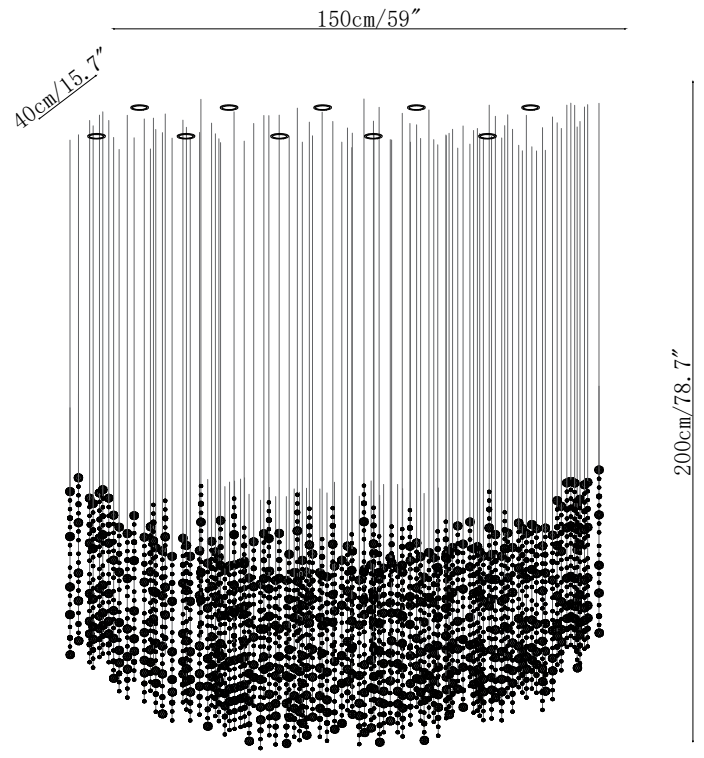

Ø50cm/19.7"

150cm/59"

Ø70cm/27.6"

150cm/59"

SPECIFICATION DETAILS

*For custom options, consult factory for details

Fixture Dimensions	Ø 19.7" x H 59.1" Ø 27.6" x H 59.1"
Light source	Integrated LED
Wattage	Total power ~24 watts
Voltage	AC 110-240V
Dimming	Not supported
CRI(Ra)	90+CRI
Mounting	Hardwired.
LED Rated Life	50000 hours
Color Temperature	Warm Light (3000K), Neutral Light (4000K), Cool Light (6000K)
Control method	Compatible with common wall switches(not included)
Finishes	Green.
Shade Details	Green.
Material	Metal, Crystal Glass.
Wire Length	The standard length of the cord is 59" (150 cm), the length is adjustable.

SPECIFICATION DETAILS

*For custom options, consult factory for details

Fixture Dimensions	Ø 19.7" x H 59.1" Ø 27.6" x H 59.1"
Light source	Integrated LED
Wattage	Total power ~24 watts
Voltage	AC 110-240V
Dimming	Not supported
CRI(Ra)	90+CRI
Mounting	Hardwired.
LED Rated Life	50000 hours
Color Temperature	Warm Light (3000K), Neutral Light (4000K), Cool Light (6000K)
Control method	Compatible with common wall switches(not included)
Finishes	Green.
Shade Details	Green.
Material	Metal, Crystal Glass.
Wire Length	The standard length of the cord is 59" (150 cm), the length is adjustable.

SPECIFICATION DETAILS

*For custom options, consult factory for details

Fixture Dimensions	L 47.2" x W 15.7" x H 78.7" L 59.1" x W 15.7" x H 78.7"
Light source	Integrated LED
Wattage	Total power ~24 watts
Voltage	AC 110-240V
Dimming	Not supported
CRI(Ra)	90+CRI
Mounting	Hardwired.
LED Rated Life	50000 hours
Color Temperature	Warm Light (3000K), Neutral Light (4000K), Cool Light (6000K)
Control method	Compatible with common wall switches(not included)
Finishes	Green.
Shade Details	Green.
Material	Metal, Crystal Glass.
Wire Length	The standard length of the cord is 59" (150 cm), the length is adjustable.