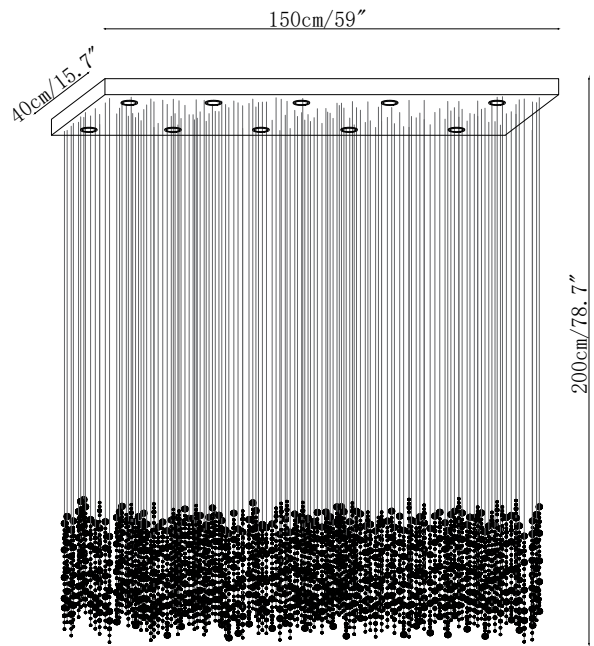

SPECIFICATION DETAILS

*For custom options, consult factory for details

Fixture Dimensions	L 47.2" x W 15.7" x H 78.7" L 59.1" x W 15.7" x H 78.7"
Light source	Integrated LED
Wattage	Total power ~24 watts
Voltage	AC 110-240V
Dimming	Not supported
CRI(Ra)	90+CRI
Mounting	Hardwired.
LED Rated Life	50000 hours
Color Temperature	Warm Light (3000K), Neutral Light (4000K), Cool Light (6000K)
Control method	Compatible with common wall switches(not included)
Finishes	Green.
Shade Details	Green.
Material	Metal, Crystal Glass.
Wire Length	The standard length of the cord is 59" (150 cm), the length is adjustable.

SPECIFICATION DETAILS

*For custom options, consult factory for details

Fixture Dimensions	L 47.2" x W 15.7" x H 78.7" L 59.1" x W 15.7" x H 78.7"
Light source	Integrated LED
Wattage	Total power ~24 watts
Voltage	AC 110-240V
Dimming	Not supported
CRI(Ra)	90+CRI
Mounting	Hardwired.
LED Rated Life	50000 hours
Color Temperature	Warm Light (3000K), Neutral Light (4000K), Cool Light (6000K)
Control method	Compatible with common wall switches (not included)
Finishes	Green.
Shade Details	Green.
Material	Metal, Crystal Glass.
Wire Length	The standard length of the cord is 59" (150 cm), the length is adjustable.