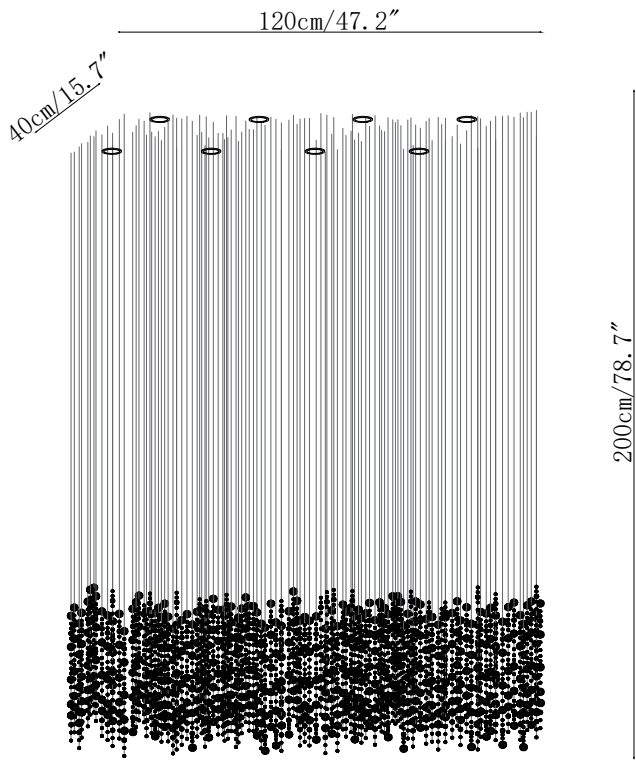

SPECIFICATION DETAILS

*For custom options, consult factory for details

Fixture Dimensions	Ø 19.7" x H 59.1" Ø 27.6" x H 59.1"
Light source	Integrated LED
Wattage	Total power ~24 watts
Voltage	AC 110-240V
Dimming	Not supported
CRI(Ra)	90+CRI
Mounting	Hardwired.
LED Rated Life	50000 hours
Color Temperature	Warm Light (3000K), Neutral Light (4000K), Cool Light (6000K)
Control method	Compatible with common wall switches(not included)
Finishes	Green.
Shade Details	Green.
Material	Metal, Crystal Glass.
Wire Length	The standard length of the cord is 59" (150 cm), the length is adjustable.

SPECIFICATION DETAILS

*For custom options, consult factory for details

Fixture Dimensions	L 47.2" x W 15.7" x H 78.7" L 59.1" x W 15.7" x H 78.7"
Light source	Integrated LED
Wattage	Total power ~24 watts
Voltage	AC 110-240V
Dimming	Not supported
CRI(Ra)	90+CRI
Mounting	Hardwired.
LED Rated Life	50000 hours
Color Temperature	Warm Light (3000K), Neutral Light (4000K), Cool Light (6000K)
Control method	Compatible with common wall switches(not included)
Finishes	Green.
Shade Details	Green.
Material	Metal, Crystal Glass.
Wire Length	The standard length of the cord is 59" (150 cm), the length is adjustable.