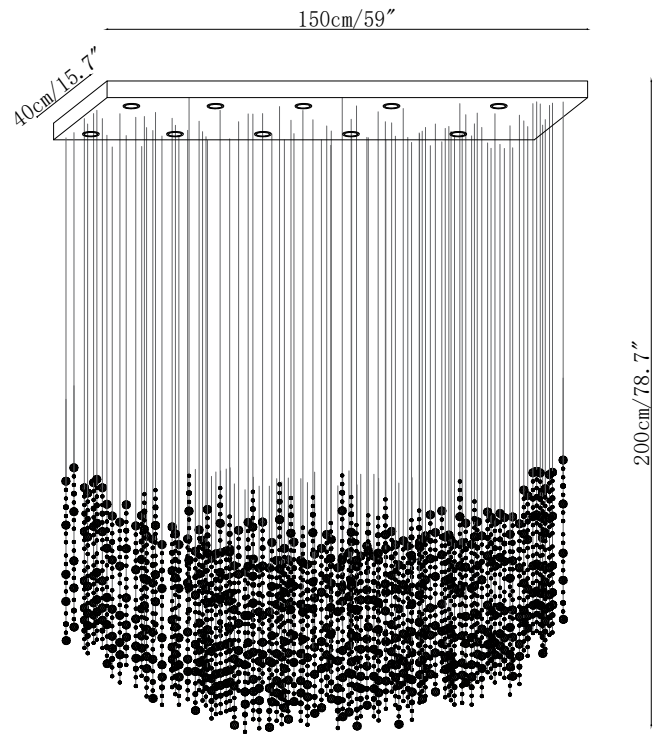

Ø50cm/19.7"

150cm/59"

Ø70cm/27.6"

150cm/59"

SPECIFICATION DETAILS

*For custom options, consult factory for details

Fixture Dimensions	Ø 19.7" x H 59.1" Ø 27.6" x H 59.1"
Light source	Integrated LED
Wattage	Total power ~24 watts
Voltage	AC 110-240V
Dimming	Not supported
CRI(Ra)	90+CRI
Mounting	Hardwired.
LED Rated Life	50000 hours
Color Temperature	Warm Light (3000K), Neutral Light (4000K), Cool Light (6000K)
Control method	Compatible with common wall switches(not included)
Finishes	Green.
Shade Details	Green.
Material	Metal, Crystal Glass.
Wire Length	The standard length of the cord is 59" (150 cm), the length is adjustable.

SPECIFICATION DETAILS

*For custom options, consult factory for details

Fixture Dimensions	Ø 19.7" x H 59.1" Ø 27.6" x H 59.1"
Light source	Integrated LED
Wattage	Total power ~24 watts
Voltage	AC 110-240V
Dimming	Not supported
CRI(Ra)	90+CRI
Mounting	Hardwired.
LED Rated Life	50000 hours
Color Temperature	Warm Light (3000K), Neutral Light (4000K), Cool Light (6000K)
Control method	Compatible with common wall switches(not included)
Finishes	Green.
Shade Details	Green.
Material	Metal, Crystal Glass.
Wire Length	The standard length of the cord is 59" (150 cm), the length is adjustable.

SPECIFICATION DETAILS

*For custom options, consult factory for details

Fixture Dimensions	L 47.2" x W 15.7" x H 78.7" L 59.1" x W 15.7" x H 78.7"
Light source	Integrated LED
Wattage	Total power ~24 watts
Voltage	AC 110-240V
Dimming	Not supported
CRI(Ra)	90+CRI
Mounting	Hardwired.
LED Rated Life	50000 hours
Color Temperature	Warm Light (3000K), Neutral Light (4000K), Cool Light (6000K)
Control method	Compatible with common wall switches(not included)
Finishes	Green.
Shade Details	Green.
Material	Metal, Crystal Glass.
Wire Length	The standard length of the cord is 59" (150 cm), the length is adjustable.