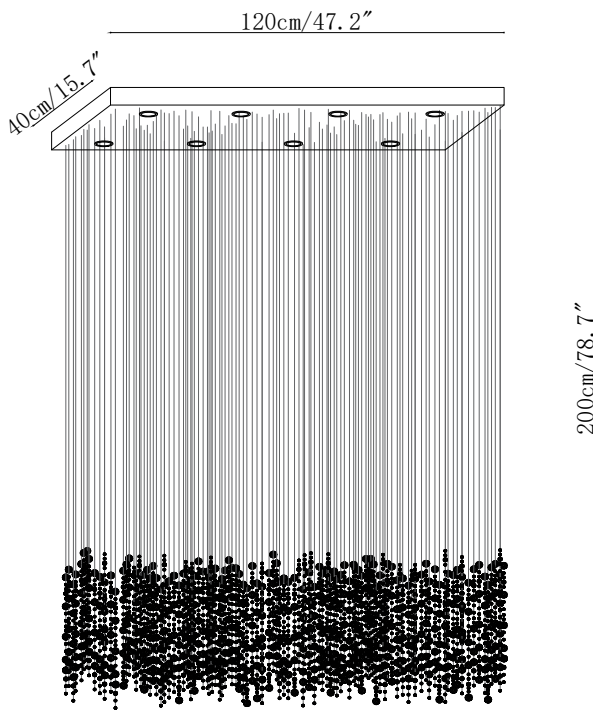

SPECIFICATION DETAILS

*For custom options, consult factory for details

Fixture Dimensions	L 47.2" x W 15.7" x H 78.7" L 59.1" x W 15.7" x H 78.7"
Light source	Integrated LED
Wattage	Total power ~24 watts
Voltage	AC 110-240V
Dimming	Not supported
CRI(Ra)	90+CRI
Mounting	Hardwired.
LED Rated Life	50000 hours
Color Temperature	Warm Light (3000K), Neutral Light (4000K), Cool Light (6000K)
Control method	Compatible with common wall switches(not included)
Finishes	Green.
Shade Details	Green.
Material	Metal, Crystal Glass.
Wire Length	The standard length of the cord is 59" (150 cm), the length is adjustable.

SPECIFICATION DETAILS

*For custom options, consult factory for details

Fixture Dimensions	L 47.2" x W 15.7" x H 78.7" L 59.1" x W 15.7" x H 78.7"
Light source	Integrated LED
Wattage	Total power ~24 watts
Voltage	AC 110-240V
Dimming	Not supported
CRI(Ra)	90+CRI
Mounting	Hardwired.
LED Rated Life	50000 hours
Color Temperature	Warm Light (3000K), Neutral Light (4000K), Cool Light (6000K)
Control method	Compatible with common wall switches (not included)
Finishes	Green.
Shade Details	Green.
Material	Metal, Crystal Glass.
Wire Length	The standard length of the cord is 59" (150 cm), the length is adjustable.