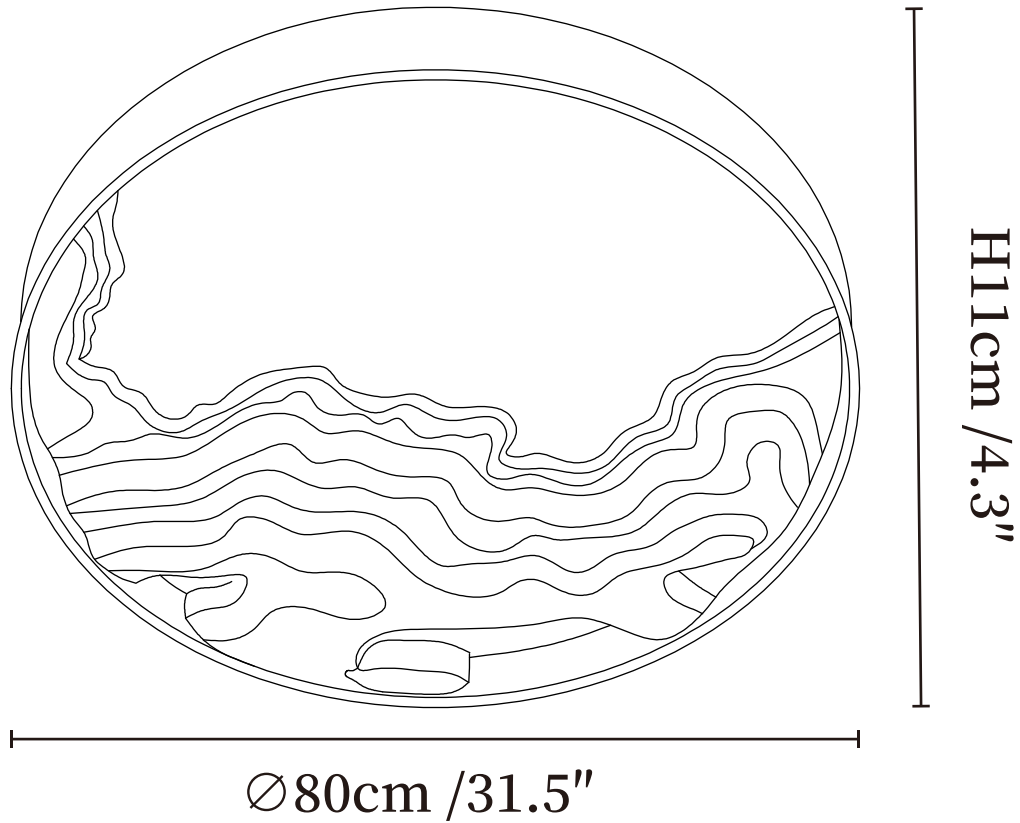

SPECIFICATION SHEET

SPECIFICATION DETAILS

*For custom options, consult factory for details

Fixture Dimensions	Ø 23.6" x H 4.3"
Light source	Integrated LED
Wattage	~60W
Voltage	AC 110-240V
Dimming	Not supported
CRI(Ra)	90+CRI
Mounting	Hardwired.
LED Rated Life	30000 hours
Color Temperature	Warm Light (3000K), Neutral Light (4000K), Cool Light (6000K)
Control method	Compatible with common wall switches (not included)
Finishes	Gold, Black, White.
Shade Details	White, Wood Color, Walnut Color, Black.
Material	Metal, Wood.

SPECIFICATION SHEET

SPECIFICATION DETAILS

*For custom options, consult factory for details

Fixture Dimensions	Ø 31.5" x H 4.3"
Light source	Integrated LED
Wattage	~110W
Voltage	AC 110-240V
Dimming	Not supported
CRI(Ra)	90+CRI
Mounting	Hardwired.
LED Rated Life	30000 hours
Color Temperature	Warm Light (3000K), Neutral Light (4000K), Cool Light (6000K)
Control method	Compatible with common wall switches(not included)
Finishes	Gold, Black, White.
Shade Details	White, Wood Color, Walnut Color, Black.
Material	Metal, Wood.