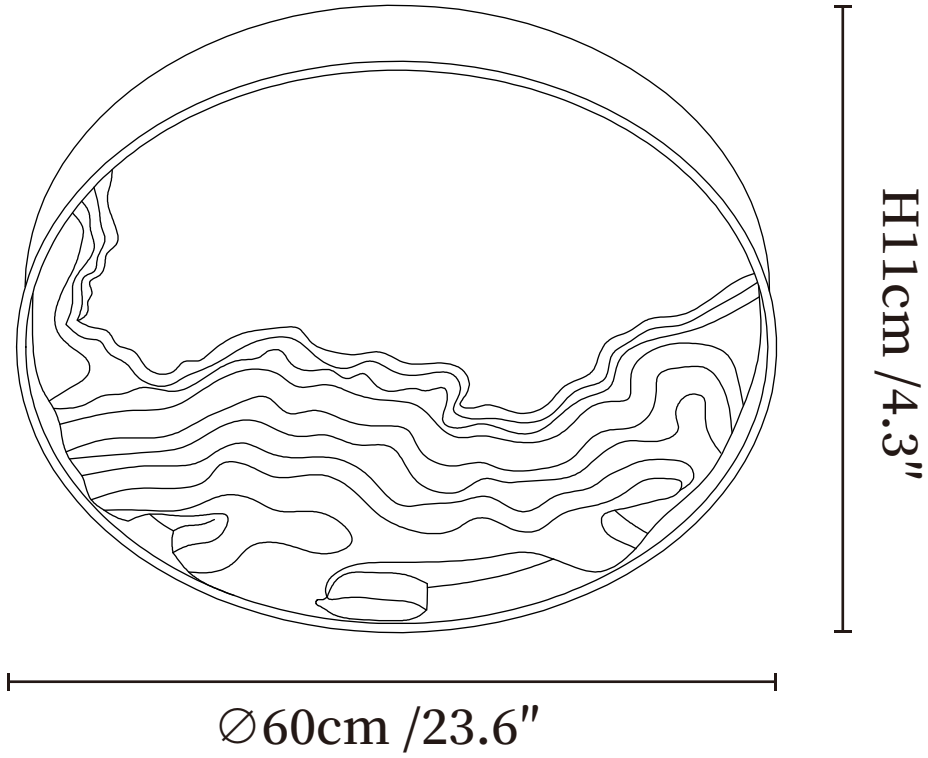

SPECIFICATION SHEET

SPECIFICATION DETAILS

*For custom options, consult factory for details

Fixture Dimensions	Ø 23.6" x H 4.3"
Light source	Integrated LED
Wattage	~60W
Voltage	AC 110-240V
Dimming	Not supported
CRI(Ra)	90+CRI
Mounting	Hardwired.
LED Rated Life	30000 hours
Color Temperature	Warm Light (3000K), Neutral Light (4000K), Cool Light (6000K)
Control method	Compatible with common wall switches (not included)
Finishes	Gold, Black, White.
Shade Details	White, Wood Color, Walnut Color, Black.
Material	Metal, Wood.

SPECIFICATION SHEET

SPECIFICATION DETAILS

*For custom options, consult factory for details

Fixture Dimensions	Ø 31.5" x H 4.3"
Light source	Integrated LED
Wattage	~110W
Voltage	AC 110-240V
Dimming	Not supported
CRI(Ra)	90+CRI
Mounting	Hardwired.
LED Rated Life	30000 hours
Color Temperature	Warm Light (3000K), Neutral Light (4000K), Cool Light (6000K)
Control method	Compatible with common wall switches(not included)
Finishes	Gold, Black, White.
Shade Details	White, Wood Color, Walnut Color, Black.
Material	Metal, Wood.