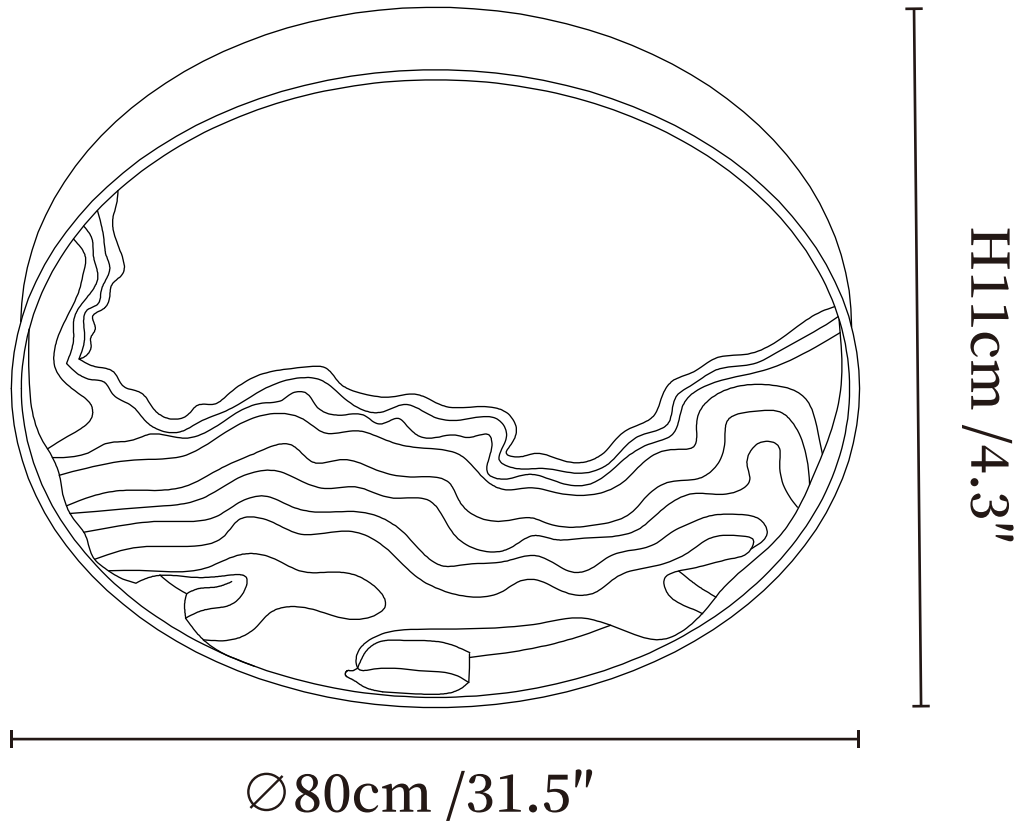

SPECIFICATION SHEET

SPECIFICATION DETAILS

*For custom options, consult factory for details

Fixture Dimensions	Ø 23.6" x H 4.3"
Light source	Integrated LED
Wattage	~60W
Voltage	AC 110-240V
Dimming	Not supported
CRI(Ra)	90+CRI
Mounting	Hardwired.
LED Rated Life	30000 hours
Color Temperature	Warm Light (3000K), Neutral Light (4000K), Cool Light (6000K)
Control method	Compatible with common wall switches(not included)
Finishes	Gold, Black, White.
Shade Details	White, Wood Color, Walnut Color, Black.
Material	Metal, Wood.

SPECIFICATION SHEET

SPECIFICATION DETAILS

*For custom options, consult factory for details

Fixture Dimensions	Ø 31.5" x H 4.3"
Light source	Integrated LED
Wattage	~110W
Voltage	AC 110-240V
Dimming	Not supported
CRI(Ra)	90+CRI
Mounting	Hardwired.
LED Rated Life	30000 hours
Color Temperature	Warm Light (3000K), Neutral Light (4000K), Cool Light (6000K)
Control method	Compatible with common wall switches (not included)
Finishes	Gold, Black, White.
Shade Details	White, Wood Color, Walnut Color, Black.
Material	Metal, Wood.