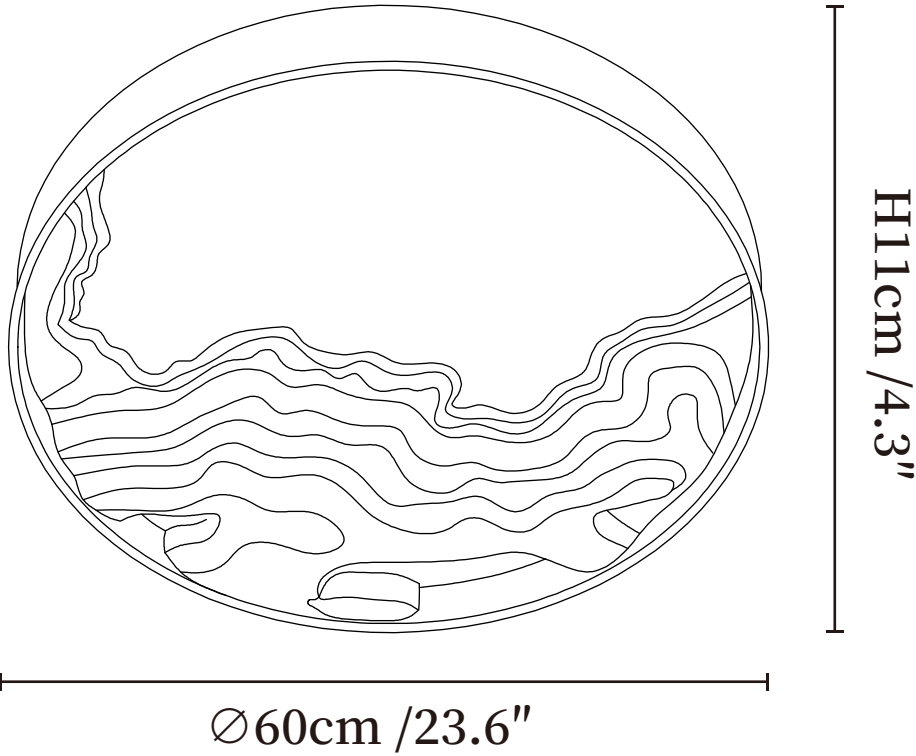

SPECIFICATION SHEET

SPECIFICATION DETAILS

*For custom options, consult factory for details

Fixture Dimensions	Ø 23.6" x H 4.3"
Light source	Integrated LED
Wattage	~60W
Voltage	AC 110-240V
Dimming	Not supported
CRI(Ra)	90+CRI
Mounting	Hardwired.
LED Rated Life	30000 hours
Color Temperature	Warm Light (3000K), Neutral Light (4000K), Cool Light (6000K)
Control method	Compatible with common wall switches(not included)
Finishes	Gold, Black, White.
Shade Details	White, Wood Color, Walnut Color, Black.
Material	Metal, Wood.

SPECIFICATION SHEET

SPECIFICATION DETAILS

*For custom options, consult factory for details

Fixture Dimensions	Ø 31.5" x H 4.3"
Light source	Integrated LED
Wattage	~110W
Voltage	AC 110-240V
Dimming	Not supported
CRI(Ra)	90+CRI
Mounting	Hardwired.
LED Rated Life	30000 hours
Color Temperature	Warm Light (3000K), Neutral Light (4000K), Cool Light (6000K)
Control method	Compatible with common wall switches (not included)
Finishes	Gold, Black, White.
Shade Details	White, Wood Color, Walnut Color, Black.
Material	Metal, Wood.