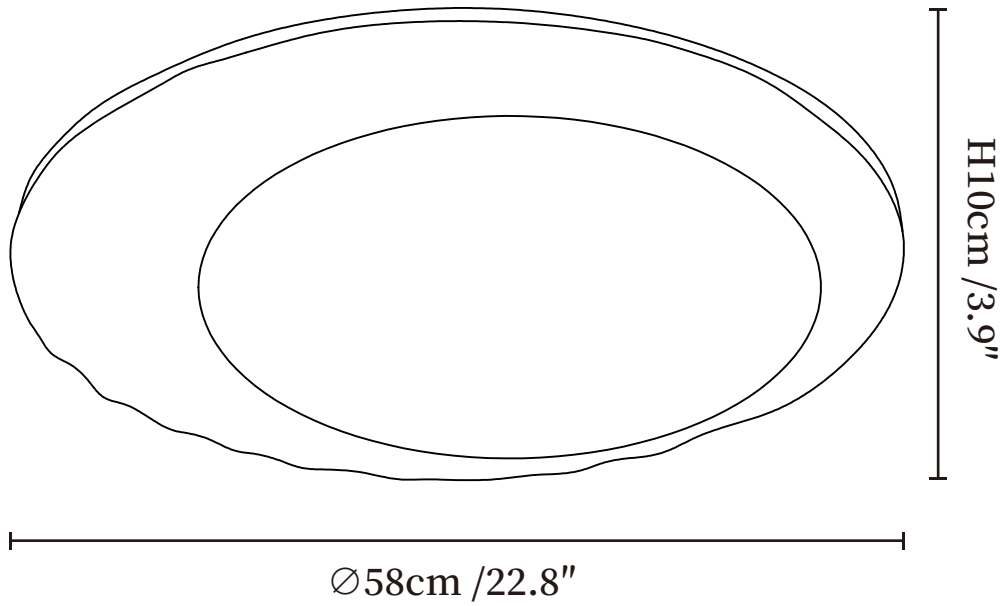

SPECIFICATION SHEET

SPECIFICATION DETAILS

*For custom options, consult factory for details

Fixture Dimensions	$\varnothing 22.8'' \times H 3.9''$
Light source	Integrated LED
Wattage	~48W
Voltage	AC 110-240V
Dimming	Not supported
CRI(Ra)	90+CRI
Mounting	Hardwired.
LED Rated Life	30000 hours
Color Temperature	Warm Light (3000K), Neutral Light (4000K), Cool Light (6000K)
Control method	Compatible with common wall switches(
Finishes	Yellow Travertine.
Shade Details	White.
Material	Yellow Travertine, Acrylic.