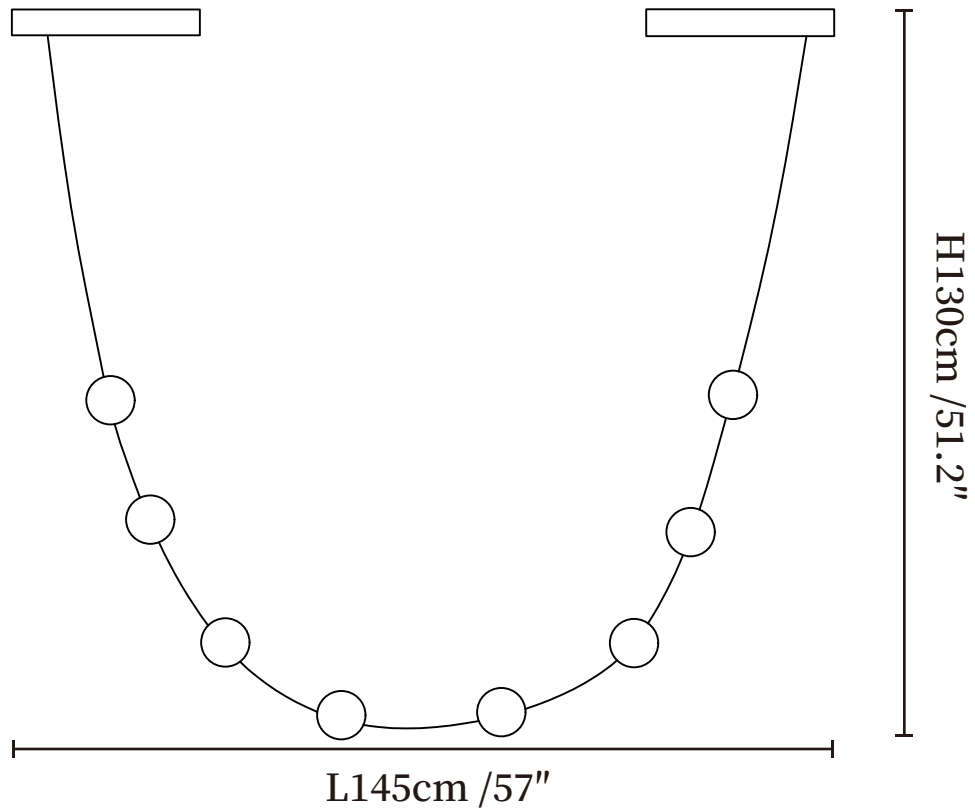

SPECIFICATION SHEET

SPECIFICATION DETAILS

*For custom options, consult factory for details

Fixture Dimensions	L 45.3" x H 27.6"
Light source	Integrated LED
Wattage	~ 30W
Voltage	AC 110-240V
Dimming	Not supported
CRI(Ra)	90+ CRI
Mounting	Hardwired.
LED Rated Life	30000 hours
Color Temperature	Warm Light (3000K), Neutral Light (4000K), Cool Light (6000K)
Control method	Compatible with common wall switches(not included)
Finishes	Black.
Shadow Details	White.
Material	Metal, Acrylic, Leather.

SPECIFICATION SHEET

SPECIFICATION DETAILS

*For custom options, consult factory for details

Fixture Dimensions	L 51.2" x H 39.4"
Light source	Integrated LED
Wattage	~ 40W
Voltage	AC 110-240V
Dimming	Not supported
CRI(Ra)	90+ CRI
Mounting	Hardwired.
LED Rated Life	30000 hours
Color Temperature	Warm Light (3000K), Neutral Light (4000K), Cool Light (6000K)
Control method	Compatible with common wall switches (not included)
Finishes	Black.
Shadow Details	White.
Material	Metal, Acrylic, Leather.

SPECIFICATION SHEET

SPECIFICATION DETAILS

*For custom options, consult factory for details

Fixture Dimensions	L 57" x H 51.2"
Light source	Integrated LED
Wattage	~ 40W
Voltage	AC 110-240V
Dimming	Not supported
CRI(Ra)	90+ CRI
Mounting	Hardwired.
LED Rated Life	30000 hours
Color Temperature	Warm Light (3000K), Neutral Light (4000K), Cool Light (6000K)
Control method	Compatible with common wall switches (not included)
Finishes	Black.
Shadow Details	White.
Material	Metal, Acrylic, Leather.

SPECIFICATION SHEET

SPECIFICATION DETAILS

*For custom options, consult factory for details

Fixture Dimensions	L 68.9" x H 70.9"
Light source	Integrated LED
Wattage	~ 40W
Voltage	AC 110-240V
Dimming	Not supported
CRI(Ra)	90+ CRI
Mounting	Hardwired.
LED Rated Life	30000 hours
Color Temperature	Warm Light (3000K), Neutral Light (4000K), Cool Light (6000K)
Control method	Compatible with common wall switches(not included)
Finishes	Black.
Shadow Details	White.
Material	Metal, Acrylic, Leather.