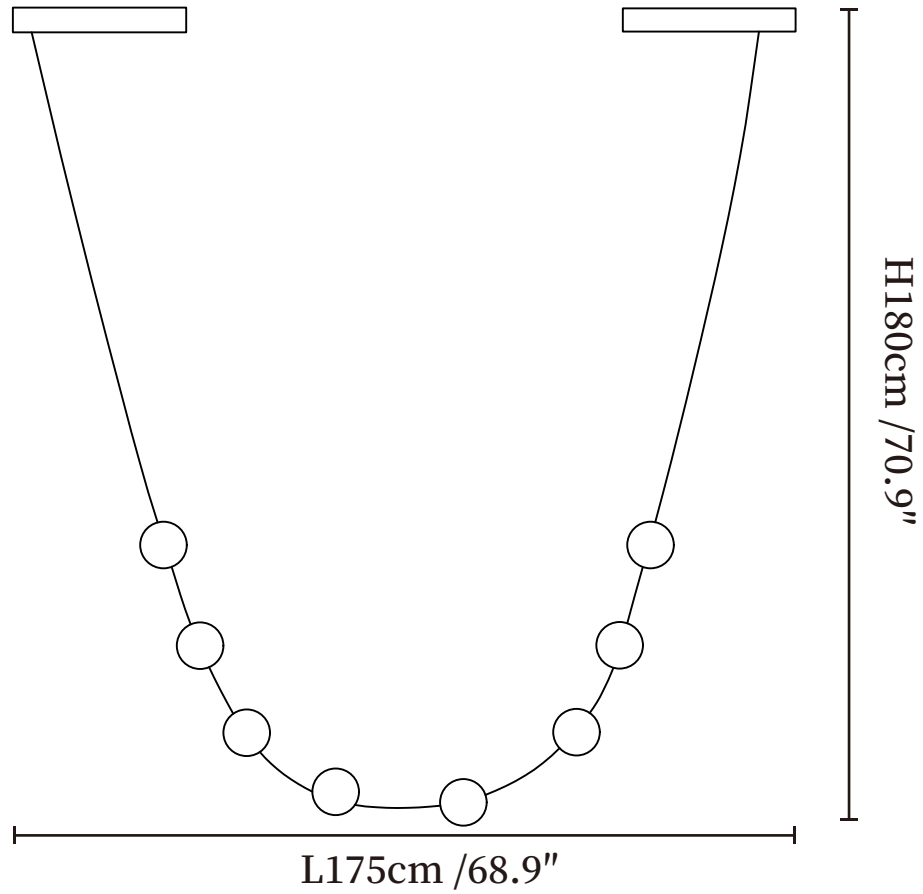

SPECIFICATION SHEET

SPECIFICATION DETAILS

*For custom options, consult factory for details

Fixture Dimensions	L 45.3" x H 27.6"
Light source	Integrated LED
Wattage	~ 30W
Voltage	AC 110-240V
Dimming	Not supported
CRI(Ra)	90+ CRI
Mounting	Hardwired.
LED Rated Life	30000 hours
Color Temperature	Warm Light (3000K), Neutral Light (4000K), Cool Light (6000K)
Control method	Compatible with common wall switches(not included)
Finishes	Black.
Shadow Details	White.
Material	Metal, Acrylic, Leather.

SPECIFICATION SHEET

SPECIFICATION DETAILS

*For custom options, consult factory for details

Fixture Dimensions	L 51.2" x H 39.4"
Light source	Integrated LED
Wattage	~ 40W
Voltage	AC 110-240V
Dimming	Not supported
CRI(Ra)	90+ CRI
Mounting	Hardwired.
LED Rated Life	30000 hours
Color Temperature	Warm Light (3000K), Neutral Light (4000K), Cool Light (6000K)
Control method	Compatible with common wall switches (not included)
Finishes	Black.
Shadow Details	White.
Material	Metal, Acrylic, Leather.

SPECIFICATION SHEET

SPECIFICATION DETAILS

*For custom options, consult factory for details

Fixture Dimensions	L 57" x H 51.2"
Light source	Integrated LED
Wattage	~ 40W
Voltage	AC 110-240V
Dimming	Not supported
CRI(Ra)	90+ CRI
Mounting	Hardwired.
LED Rated Life	30000 hours
Color Temperature	Warm Light (3000K), Neutral Light (4000K), Cool Light (6000K)
Control method	Compatible with common wall switches (not included)
Finishes	Black.
Shadow Details	White.
Material	Metal, Acrylic, Leather.

SPECIFICATION SHEET

SPECIFICATION DETAILS

*For custom options, consult factory for details

Fixture Dimensions	L 68.9" x H 70.9"
Light source	Integrated LED
Wattage	~ 40W
Voltage	AC 110-240V
Dimming	Not supported
CRI(Ra)	90+ CRI
Mounting	Hardwired.
LED Rated Life	30000 hours
Color Temperature	Warm Light (3000K), Neutral Light (4000K), Cool Light (6000K)
Control method	Compatible with common wall switches(not included)
Finishes	Black.
Shadow Details	White.
Material	Metal, Acrylic, Leather.