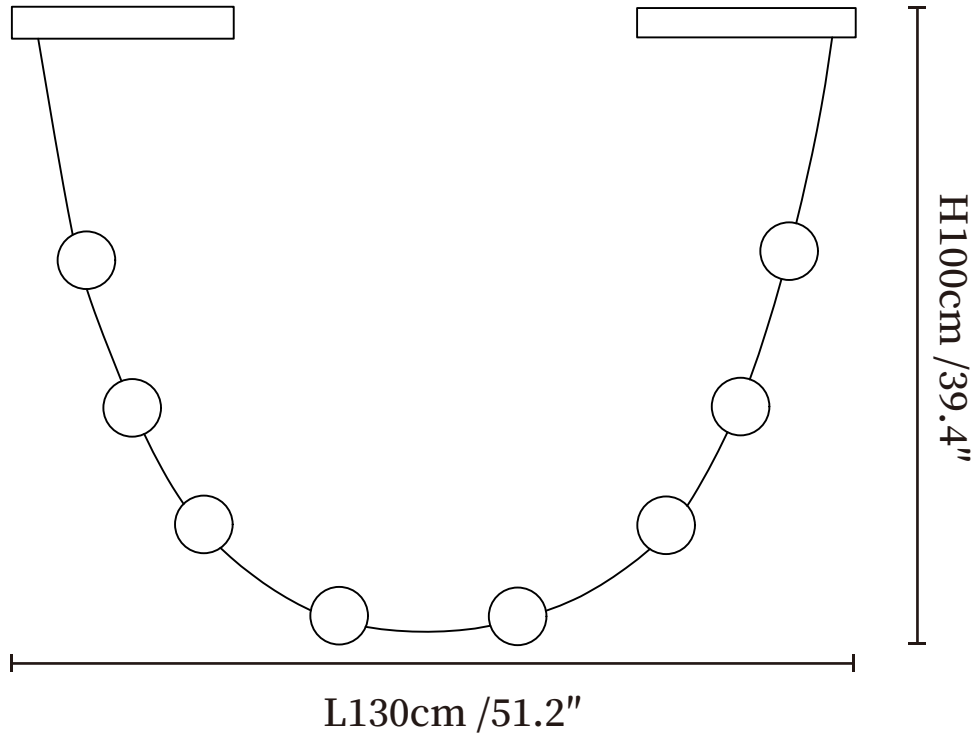

SPECIFICATION SHEET

SPECIFICATION DETAILS

*For custom options, consult factory for details

Fixture Dimensions	L 45.3" x H 27.6"
Light source	Integrated LED
Wattage	~ 30W
Voltage	AC 110-240V
Dimming	Not supported
CRI(Ra)	90+ CRI
Mounting	Hardwired.
LED Rated Life	30000 hours
Color Temperature	Warm Light (3000K), Neutral Light (4000K), Cool Light (6000K)
Control method	Compatible with common wall switches(not included)
Finishes	Black.
Shadow Details	White.
Material	Metal, Acrylic, Leather.

SPECIFICATION SHEET

SPECIFICATION DETAILS

*For custom options, consult factory for details

Fixture Dimensions	L 51.2" x H 39.4"
Light source	Integrated LED
Wattage	~ 40W
Voltage	AC 110-240V
Dimming	Not supported
CRI(Ra)	90+ CRI
Mounting	Hardwired.
LED Rated Life	30000 hours
Color Temperature	Warm Light (3000K), Neutral Light (4000K), Cool Light (6000K)
Control method	Compatible with common wall switches (not included)
Finishes	Black.
Shadow Details	White.
Material	Metal, Acrylic, Leather.

SPECIFICATION SHEET

SPECIFICATION DETAILS

*For custom options, consult factory for details

Fixture Dimensions	L 57" x H 51.2"
Light source	Integrated LED
Wattage	~ 40W
Voltage	AC 110-240V
Dimming	Not supported
CRI(Ra)	90+ CRI
Mounting	Hardwired.
LED Rated Life	30000 hours
Color Temperature	Warm Light (3000K), Neutral Light (4000K), Cool Light (6000K)
Control method	Compatible with common wall switches (not included)
Finishes	Black.
Shadow Details	White.
Material	Metal, Acrylic, Leather.

SPECIFICATION SHEET

SPECIFICATION DETAILS

*For custom options, consult factory for details

Fixture Dimensions	L 68.9" x H 70.9"
Light source	Integrated LED
Wattage	~ 40W
Voltage	AC 110-240V
Dimming	Not supported
CRI(Ra)	90+ CRI
Mounting	Hardwired.
LED Rated Life	30000 hours
Color Temperature	Warm Light (3000K), Neutral Light (4000K), Cool Light (6000K)
Control method	Compatible with common wall switches(not included)
Finishes	Black.
Shadow Details	White.
Material	Metal, Acrylic, Leather.