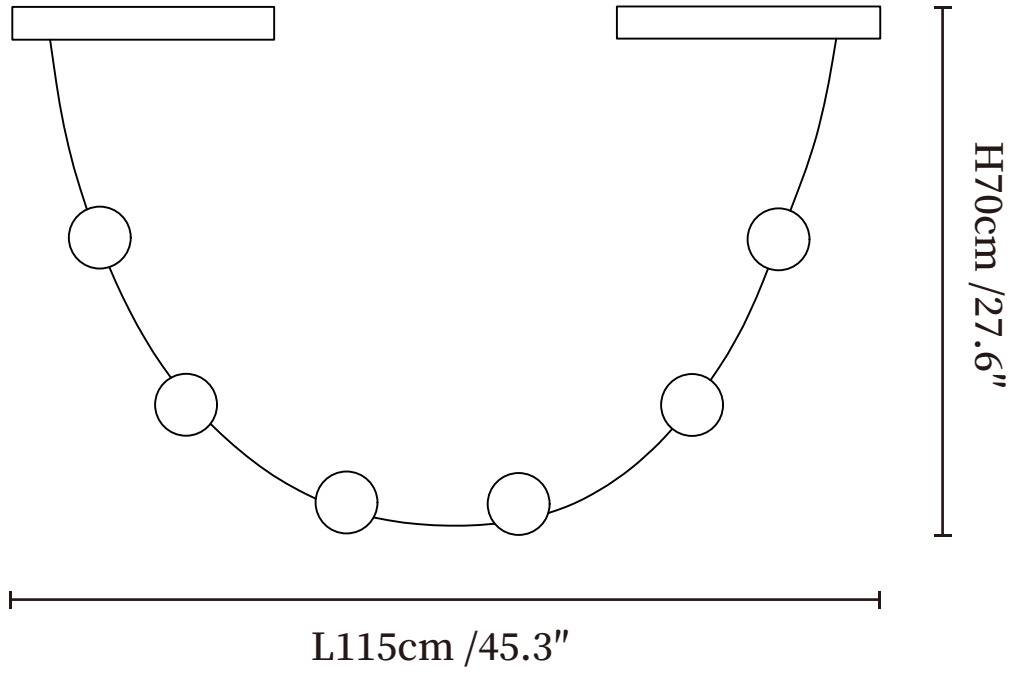

SPECIFICATION SHEET

SPECIFICATION DETAILS

*For custom options, consult factory for details

Fixture Dimensions	L 45.3" x H 27.6"
Light source	Integrated LED
Wattage	~ 30W
Voltage	AC 110-240V
Dimming	Not supported
CRI(Ra)	90+ CRI
Mounting	Hardwired.
LED Rated Life	30000 hours
Color Temperature	Warm Light (3000K), Neutral Light (4000K), Cool Light (6000K)
Control method	Compatible with common wall switches(not included)
Finishes	Black.
Shadow Details	White.
Material	Metal, Acrylic, Leather.

SPECIFICATION SHEET

SPECIFICATION DETAILS

*For custom options, consult factory for details

Fixture Dimensions	L 51.2" x H 39.4"
Light source	Integrated LED
Wattage	~ 40W
Voltage	AC 110-240V
Dimming	Not supported
CRI(Ra)	90+ CRI
Mounting	Hardwired.
LED Rated Life	30000 hours
Color Temperature	Warm Light (3000K), Neutral Light (4000K), Cool Light (6000K)
Control method	Compatible with common wall switches (not included)
Finishes	Black.
Shadow Details	White.
Material	Metal, Acrylic, Leather.

SPECIFICATION SHEET

SPECIFICATION DETAILS

*For custom options, consult factory for details

Fixture Dimensions	L 57" x H 51.2"
Light source	Integrated LED
Wattage	~ 40W
Voltage	AC 110-240V
Dimming	Not supported
CRI(Ra)	90+ CRI
Mounting	Hardwired.
LED Rated Life	30000 hours
Color Temperature	Warm Light (3000K), Neutral Light (4000K), Cool Light (6000K)
Control method	Compatible with common wall switches (not included)
Finishes	Black.
Shadow Details	White.
Material	Metal, Acrylic, Leather.

SPECIFICATION SHEET

SPECIFICATION DETAILS

*For custom options, consult factory for details

Fixture Dimensions	L 68.9" x H 70.9"
Light source	Integrated LED
Wattage	~ 40W
Voltage	AC 110-240V
Dimming	Not supported
CRI(Ra)	90+ CRI
Mounting	Hardwired.
LED Rated Life	30000 hours
Color Temperature	Warm Light (3000K), Neutral Light (4000K), Cool Light (6000K)
Control method	Compatible with common wall switches(not included)
Finishes	Black.
Shadow Details	White.
Material	Metal, Acrylic, Leather.