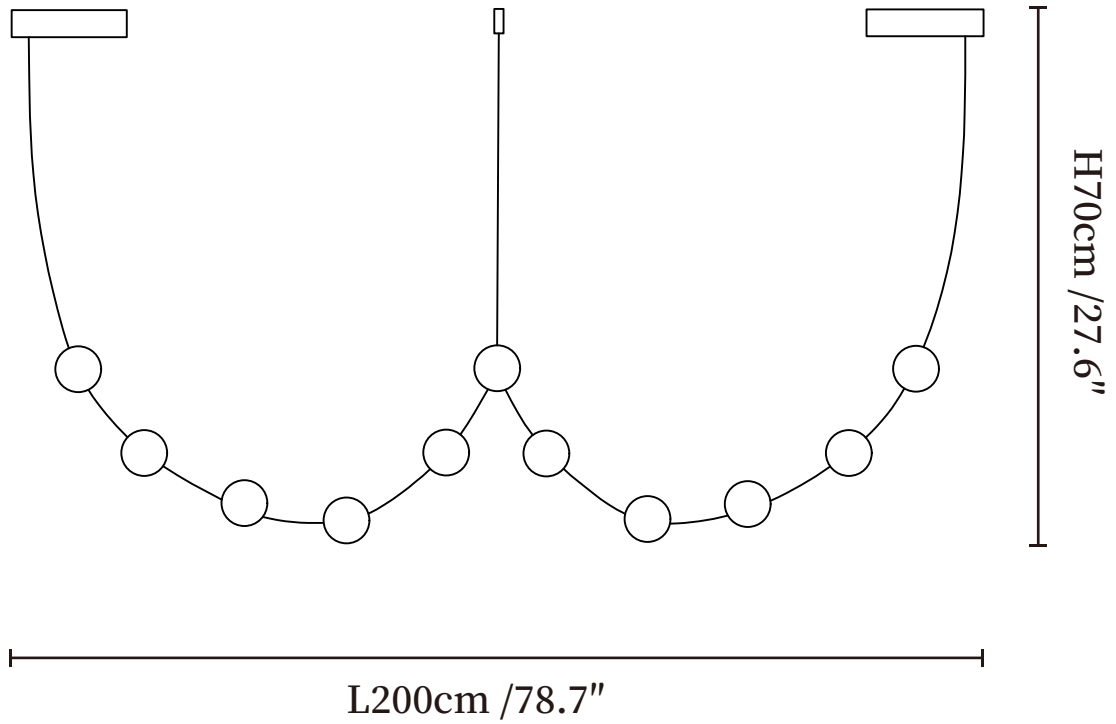

SPECIFICATION SHEET

SPECIFICATION DETAILS

*For custom options, consult factory for details

Fixture Dimensions	L 51.2" x H 39.4"
Light source	Integrated LED
Wattage	~ 40W
Voltage	AC 110-240V
Dimming	Not supported
CRI(Ra)	90+ CRI
Mounting	Hardwired.
LED Rated Life	30000 hours
Color Temperature	Warm Light (3000K), Neutral Light (4000K), Cool Light (6000K)
Control method	Compatible with common wall switches (not included)
Finishes	Black.
Shadow Details	White.
Material	Metal, Acrylic, Leather.

SPECIFICATION SHEET

SPECIFICATION DETAILS

*For custom options, consult factory for details

Fixture Dimensions	L 57" x H 51.2"
Light source	Integrated LED
Wattage	~ 40W
Voltage	AC 110-240V
Dimming	Not supported
CRI(Ra)	90+ CRI
Mounting	Hardwired.
LED Rated Life	30000 hours
Color Temperature	Warm Light (3000K), Neutral Light (4000K), Cool Light (6000K)
Control method	Compatible with common wall switches (not included)
Finishes	Black.
Shadow Details	White.
Material	Metal, Acrylic, Leather.

SPECIFICATION SHEET

SPECIFICATION DETAILS

*For custom options, consult factory for details

Fixture Dimensions	L 68.9" x H 70.9"
Light source	Integrated LED
Wattage	~ 40W
Voltage	AC 110-240V
Dimming	Not supported
CRI(Ra)	90+ CRI
Mounting	Hardwired.
LED Rated Life	30000 hours
Color Temperature	Warm Light (3000K), Neutral Light (4000K), Cool Light (6000K)
Control method	Compatible with common wall switches(not included)
Finishes	Black.
Shadow Details	White.
Material	Metal, Acrylic, Leather.

SPECIFICATION SHEET

SPECIFICATION DETAILS

*For custom options, consult factory for details

Fixture Dimensions	L 78.7" x H 27.6"
Light source	Integrated LED
Wattage	~ 55W
Voltage	AC 110-240V
Dimming	Not supported
CRI(Ra)	90+ CRI
Mounting	Hardwired.
LED Rated Life	30000 hours
Color Temperature	Warm Light (3000K), Neutral Light (4000K), Cool Light (6000K)
Control method	Compatible with common wall switches (not included)
Finishes	Black.
Shadow Details	White.
Material	Metal, Acrylic, Leather.