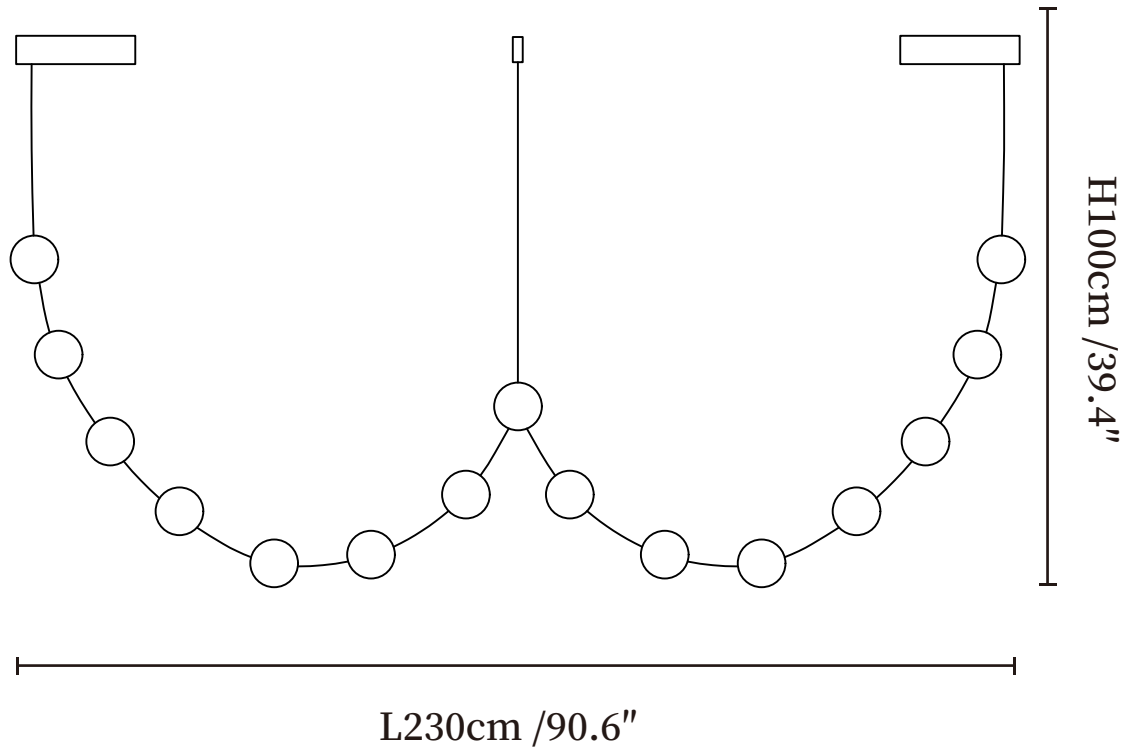

SPECIFICATION SHEET

SPECIFICATION DETAILS

*For custom options, consult factory for details

Fixture Dimensions	L 57" x H 51.2"
Light source	Integrated LED
Wattage	~ 40W
Voltage	AC 110-240V
Dimming	Not supported
CRI(Ra)	90+ CRI
Mounting	Hardwired.
LED Rated Life	30000 hours
Color Temperature	Warm Light (3000K), Neutral Light (4000K), Cool Light (6000K)
Control method	Compatible with common wall switches (not included)
Finishes	Black.
Shadow Details	White.
Material	Metal, Acrylic, Leather.

SPECIFICATION SHEET

SPECIFICATION DETAILS

*For custom options, consult factory for details

Fixture Dimensions	L 68.9" x H 70.9"
Light source	Integrated LED
Wattage	~ 40W
Voltage	AC 110-240V
Dimming	Not supported
CRI(Ra)	90+ CRI
Mounting	Hardwired.
LED Rated Life	30000 hours
Color Temperature	Warm Light (3000K), Neutral Light (4000K), Cool Light (6000K)
Control method	Compatible with common wall switches(not included)
Finishes	Black.
Shadow Details	White.
Material	Metal, Acrylic, Leather.

SPECIFICATION SHEET

SPECIFICATION DETAILS

*For custom options, consult factory for details

Fixture Dimensions	L 78.7" x H 27.6"
Light source	Integrated LED
Wattage	~ 55W
Voltage	AC 110-240V
Dimming	Not supported
CRI(Ra)	90+ CRI
Mounting	Hardwired.
LED Rated Life	30000 hours
Color Temperature	Warm Light (3000K), Neutral Light (4000K), Cool Light (6000K)
Control method	Compatible with common wall switches (not included)
Finishes	Black.
Shadow Details	White.
Material	Metal, Acrylic, Leather.

SPECIFICATION SHEET

SPECIFICATION DETAILS

*For custom options, consult factory for details

Fixture Dimensions	L 90.6" x H 39.4"
Light source	Integrated LED
Wattage	~ 75W
Voltage	AC 110-240V
Dimming	Not supported
CRI(Ra)	90+ CRI
Mounting	Hardwired.
LED Rated Life	30000 hours
Color Temperature	Warm Light (3000K), Neutral Light (4000K), Cool Light (6000K)
Control method	Compatible with common wall switches(not included)
Finishes	Black.
Shadow Details	White.
Material	Metal, Acrylic, Leather.