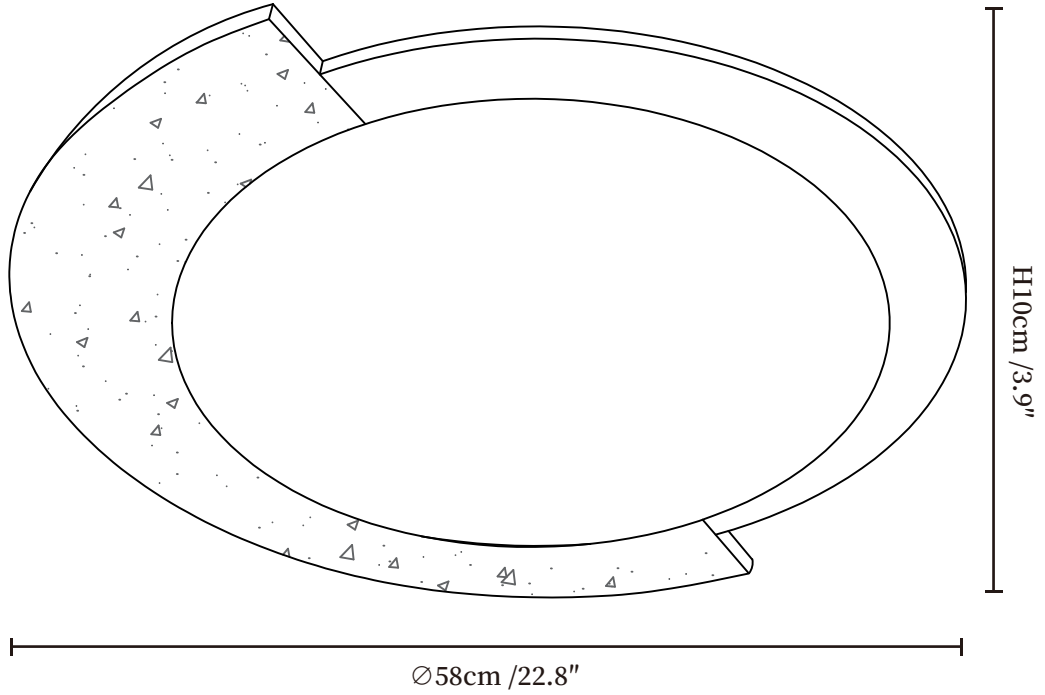

# SPECIFICATION SHEET

---

## SPECIFICATION DETAILS

\*For custom options, consult factory for details

<b>Fixture Dimensions</b>	Ø 17.7" x H 3.9"
<b>Light source</b>	Integrated LED
<b>Wattage</b>	~36W
<b>Voltage</b>	AC 110-240V
<b>Dimming</b>	Not supported
<b>CRI(Ra)</b>	90+CRI
<b>Mounting</b>	Hardwired.
<b>LED Rated Life</b>	30000 hours
<b>Color Temperature</b>	Warm Light (3000K), Neutral Light (4000K), Cool Light (6000K)
<b>Control method</b>	Compatible with common wall switches (not included)
<b>Finishes</b>	Dark walnut, Black Travertine
<b>Shade Details</b>	White
<b>Material</b>	Black Travertine, Wood, Acrylic

## SPECIFICATION DETAILS

\*For custom options, consult factory for details

<b>Fixture Dimensions</b>	$\text{Ø} 22.8'' \times \text{H} 3.9''$
<b>Light source</b>	Integrated LED
<b>Wattage</b>	~52W
<b>Voltage</b>	AC 110-240V
<b>Dimming</b>	Not supported
<b>CRI(Ra)</b>	90+CRI
<b>Mounting</b>	Hardwired.
<b>LED Rated Life</b>	30000 hours
<b>Color Temperature</b>	Warm Light (3000K), Neutral Light (4000K), Cool Light (6000K)
<b>Control method</b>	Compatible with common wall switches(not included)
<b>Finishes</b>	Dark walnut, Black Travertine
<b>Shade Details</b>	White
<b>Material</b>	Black Travertine, Wood, Acrylic