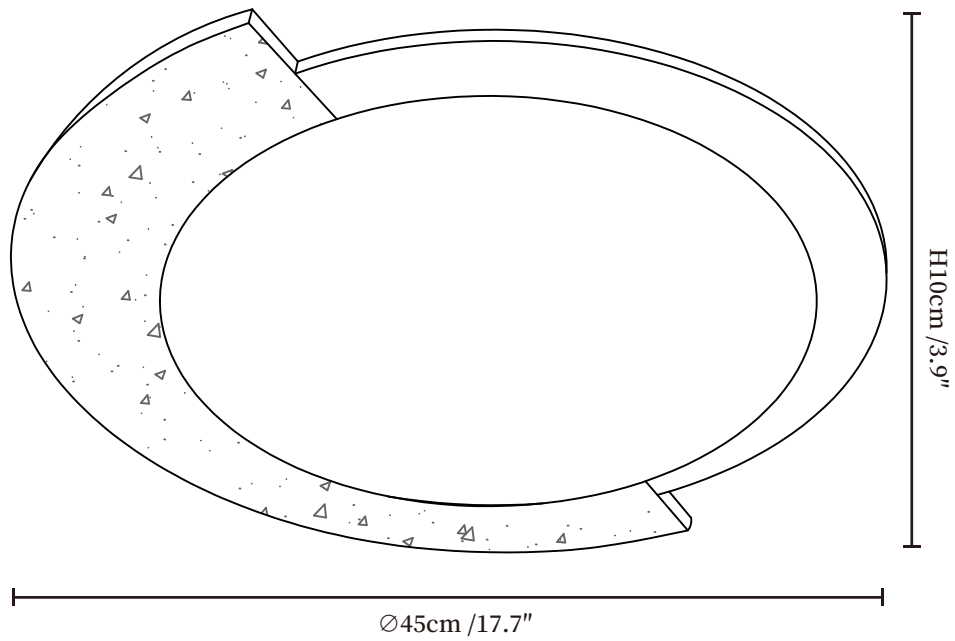

## SPECIFICATION DETAILS

\*For custom options, consult factory for details

<b>Fixture Dimensions</b>	Ø 17.7" x H 3.9"
<b>Light source</b>	Integrated LED
<b>Wattage</b>	~36W
<b>Voltage</b>	AC 110-240V
<b>Dimming</b>	Not supported
<b>CRI(Ra)</b>	90+CRI
<b>Mounting</b>	Hardwired.
<b>LED Rated Life</b>	30000 hours
<b>Color Temperature</b>	Warm Light (3000K), Neutral Light (4000K), Cool Light (6000K)
<b>Control method</b>	Compatible with common wall switches (not included)
<b>Finishes</b>	Dark walnut, Black Travertine
<b>Shade Details</b>	White
<b>Material</b>	Black Travertine, Wood, Acrylic

## SPECIFICATION DETAILS

\*For custom options, consult factory for details

<b>Fixture Dimensions</b>	$\text{Ø} 22.8'' \times \text{H} 3.9''$
<b>Light source</b>	Integrated LED
<b>Wattage</b>	~52W
<b>Voltage</b>	AC 110-240V
<b>Dimming</b>	Not supported
<b>CRI(Ra)</b>	90+CRI
<b>Mounting</b>	Hardwired.
<b>LED Rated Life</b>	30000 hours
<b>Color Temperature</b>	Warm Light (3000K), Neutral Light (4000K), Cool Light (6000K)
<b>Control method</b>	Compatible with common wall switches(not included)
<b>Finishes</b>	Dark walnut, Black Travertine
<b>Shade Details</b>	White
<b>Material</b>	Black Travertine, Wood, Acrylic