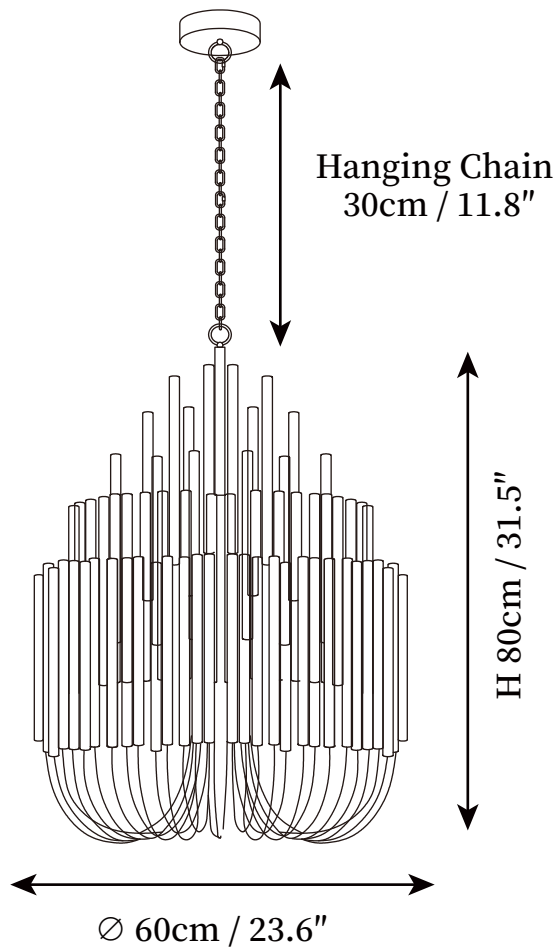

## SPECIFICATION DETAILS

\*For custom options, consult factory for details

<b>Fixture Dimensions</b>	Ø 20.9" x H 29.9", Ø 20.9" x H 29.9", Ø 23.6" x H 31.5"
<b>Light source</b>	E14 (bulb not included)
<b>Wattage</b>	MAX 15W incandescent bulb or LED equivalent.
<b>Voltage</b>	AC 110-240V
<b>Mounting</b>	Hardwired.
<b>Dimming</b>	Compatible with dimmable bulbs (bulb not included)
<b>Control method</b>	Compatible with common wall switches (not included)
<b>Finishes</b>	White, Black.
<b>Shade Details</b>	White, Black.
<b>Material</b>	Metal, Wood
<b>Hanging Length</b>	Chain lengths range between 11.8", the length can be specified according to needs

## SPECIFICATION DETAILS

\*For custom options, consult factory for details

<b>Fixture Dimensions</b>	Ø 31.5" x H 39.4", Ø 35.4" x H 35.4", Ø 39.4" x H 39.4" Ø 47.2" x H 47.2", Ø 59" x H 49.2"
<b>Light source</b>	E14 (bulb not included)
<b>Wattage</b>	MAX 15W incandescent bulb or LED equivalent.
<b>Voltage</b>	AC 110-240V
<b>Mounting</b>	Hardwired.
<b>Dimming</b>	Compatible with dimmable bulbs (bulb not included)
<b>Control method</b>	Compatible with common wall switches(not included)
<b>Finishes</b>	White, Black.
<b>Shade Details</b>	White, Black.
<b>Material</b>	Metal, Wood
<b>Hanging Length</b>	Chain lengths range between 11.8", the length can be specified according to needs