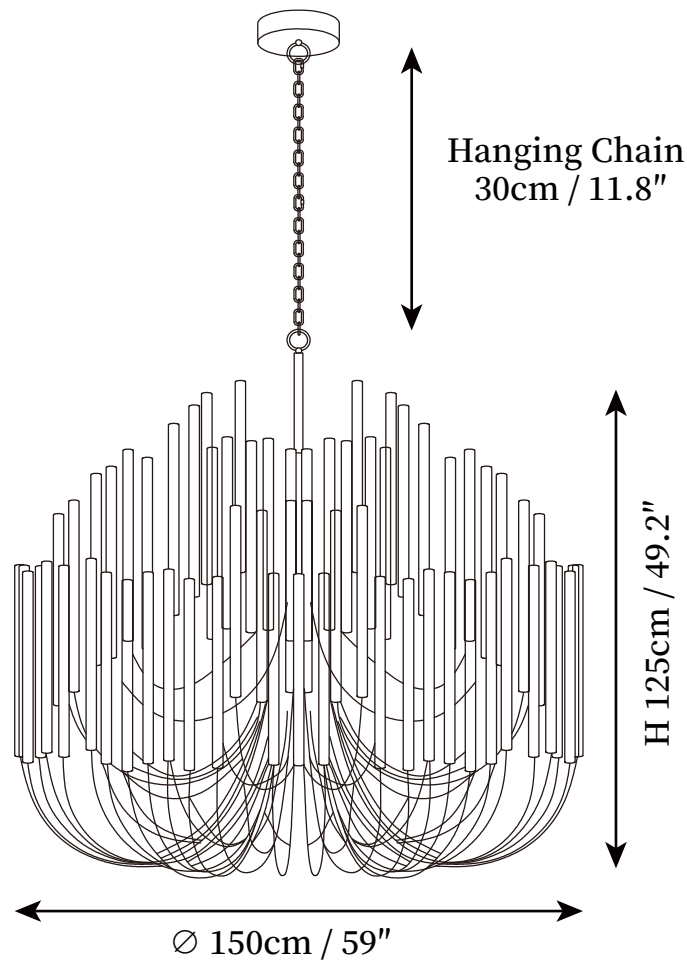

## SPECIFICATION DETAILS

\*For custom options, consult factory for details

<b>Fixture Dimensions</b>	Ø 20.9" x H 29.9", Ø 20.9" x H 29.9", Ø 23.6" x H 31.5"
<b>Light source</b>	E14 (bulb not included)
<b>Wattage</b>	MAX 15W incandescent bulb or LED equivalent.
<b>Voltage</b>	AC 110-240V
<b>Mounting</b>	Hardwired.
<b>Dimming</b>	Compatible with dimmable bulbs (bulb not included)
<b>Control method</b>	Compatible with common wall switches (not included)
<b>Finishes</b>	White, Black.
<b>Shade Details</b>	White, Black.
<b>Material</b>	Metal, Wood
<b>Hanging Length</b>	Chain lengths range between 11.8", the length can be specified according to needs

## SPECIFICATION DETAILS

\*For custom options, consult factory for details

<b>Fixture Dimensions</b>	Ø 31.5" x H 39.4", Ø 35.4" x H 35.4", Ø 39.4" x H 39.4" Ø 47.2" x H 47.2", Ø 59" x H 49.2"
<b>Light source</b>	E14 (bulb not included)
<b>Wattage</b>	MAX 15W incandescent bulb or LED equivalent.
<b>Voltage</b>	AC 110-240V
<b>Mounting</b>	Hardwired.
<b>Dimming</b>	Compatible with dimmable bulbs (bulb not included)
<b>Control method</b>	Compatible with common wall switches(not included)
<b>Finishes</b>	White, Black.
<b>Shade Details</b>	White, Black.
<b>Material</b>	Metal, Wood
<b>Hanging Length</b>	Chain lengths range between 11.8", the length can be specified according to needs