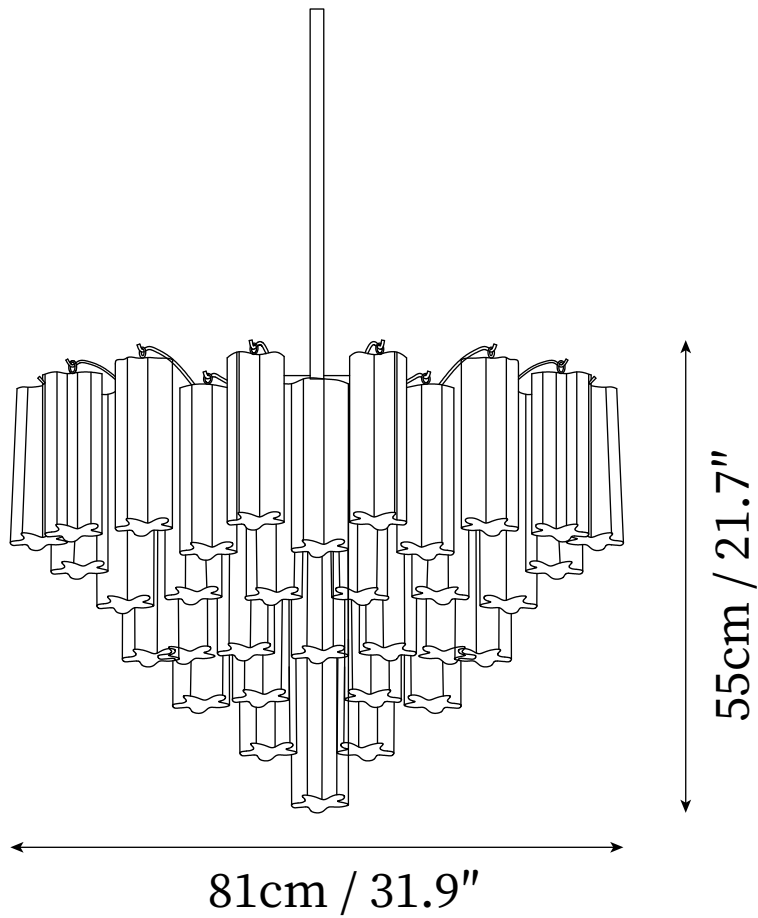

SPECIFICATION SHEET

SPECIFICATION DETAILS

*For custom options, consult factory for details

Fixture Dimensions	Ø 31.9" x H 21.7"
Light source	E14 (bulb not included)
Wattage	MAX 40W incandescent bulb or LED equivalent.
Voltage	AC 110-240V
Mounting	Hardwired.
Dimming	Compatible with dimmable bulbs (bulb not included)
Control method	Compatible with common wall switches (not included)
Finishes	Gold.
Shade Details	Amber, White, Smoke Gray, Clear.
Material	Metal, Glass.
Rod Length	Suspension rod is 19.7", and can be spliced as needed.
