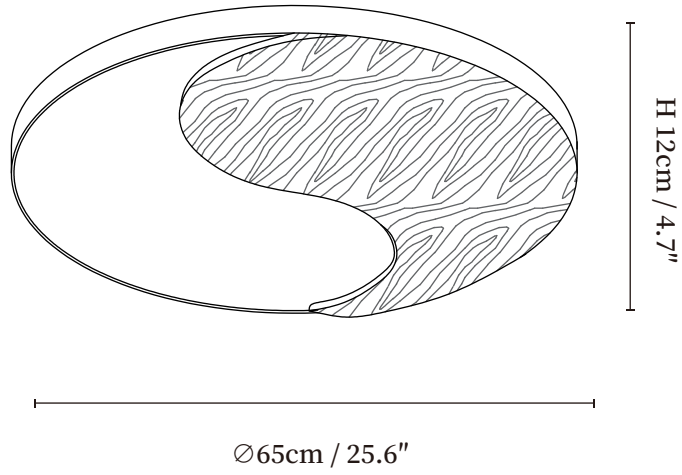

SPECIFICATION SHEET

SPECIFICATION DETAILS

*For custom options, consult factory for details

Fixture Dimensions	Ø 25.6" x H 4.7"
Light source	Integrated LED
Wattage	~53W
Voltage	AC 110-240V
Dimming	Not supported
CRI(Ra)	90+CRI
Mounting	Hardwired.
LED Rated Life	30000 hours
Color Temperature	Warm Light (3000K), Neutral Light (4000K), Cool Light (6000K)
Control method	Compatible with common wall switches(
Finishes	Wood Color, Walnut Color.
Shade Details	White.
Material	Metal, Wood, Acrylic.