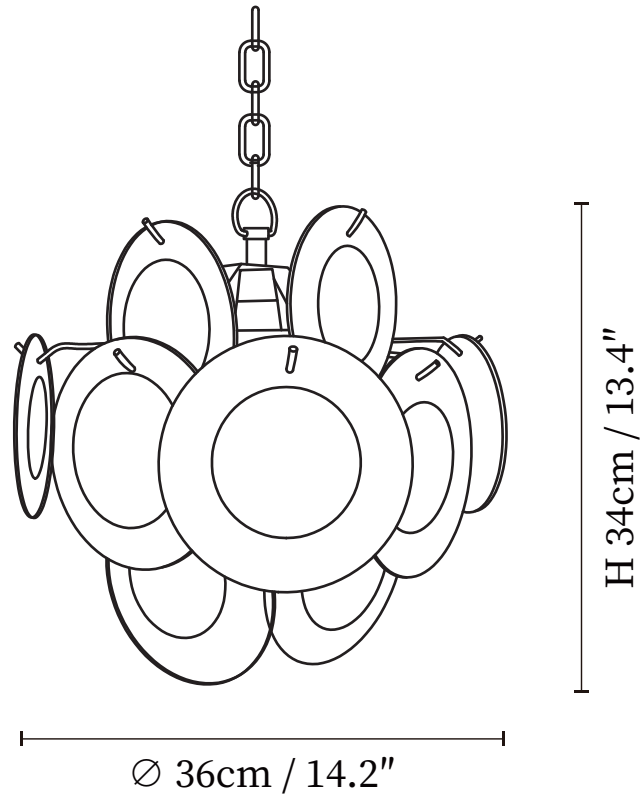

SPECIFICATION SHEET

SPECIFICATION DETAILS

*For custom options, consult factory for details

Fixture Dimensions	D 14.2" x H 13.4"
Light source	E14 (bulb not included)
Wattage	MAX 15W incandescent bulb or LED equivalent.
Voltage	AC 110-240V
Mounting	Hardwired.
Dimming	Compatible with dimmable bulbs (bulb not included)
Control method	Compatible with common wall switches (not included)
Finishes	Nickel
Shade Details	Amber Glass
Material	Metal, Glass
Hanging Length	Chain lengths range between 11.8", the length can be specified according to needs

SPECIFICATION SHEET

SPECIFICATION DETAILS

*For custom options, consult factory for details

Fixture Dimensions	D 22.8" x H 22.8"
Light source	E14 (bulb not included)
Wattage	MAX 15W incandescent bulb or LED equivalent.
Voltage	AC 110-240V
Mounting	Hardwired.
Dimming	Compatible with dimmable bulbs (bulb not included)
Control method	Compatible with common wall switches(not included)
Finishes	Nickel
Shade Details	Amber Glass
Material	Metal, Glass
Hanging Length	Chain lengths range between 11.8", the length can be specified according to needs