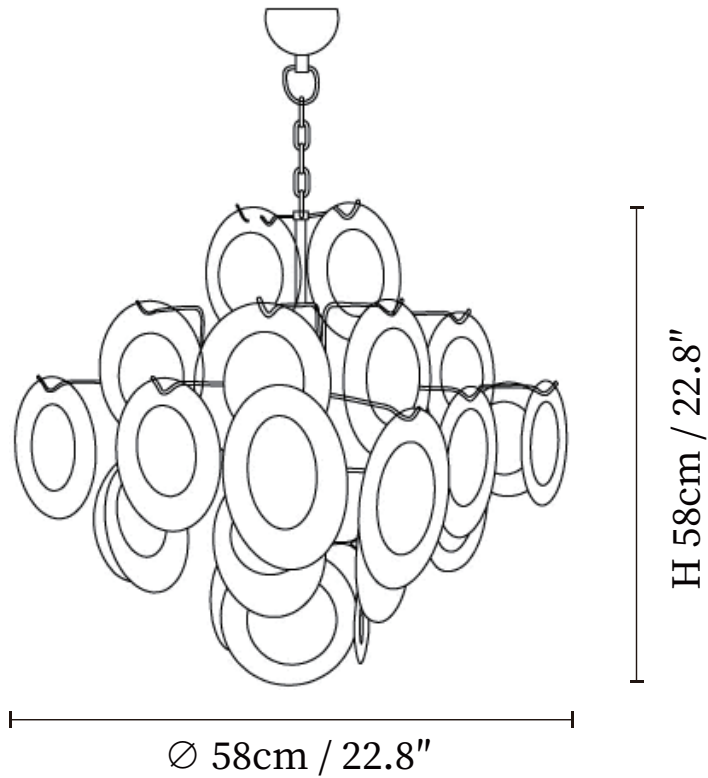

SPECIFICATION SHEET

SPECIFICATION DETAILS

*For custom options, consult factory for details

Fixture Dimensions	D 14.2" x H 13.4"
Light source	E14 (bulb not included)
Wattage	MAX 15W incandescent bulb or LED equivalent.
Voltage	AC 110-240V
Mounting	Hardwired.
Dimming	Compatible with dimmable bulbs (bulb not included)
Control method	Compatible with common wall switches (not included)
Finishes	Nickel
Shade Details	Amber Glass
Material	Metal, Glass
Hanging Length	Chain lengths range between 11.8", the length can be specified according to needs

SPECIFICATION SHEET

SPECIFICATION DETAILS

*For custom options, consult factory for details

Fixture Dimensions	D 22.8" x H 22.8"
Light source	E14 (bulb not included)
Wattage	MAX 15W incandescent bulb or LED equivalent.
Voltage	AC 110-240V
Mounting	Hardwired.
Dimming	Compatible with dimmable bulbs (bulb not included)
Control method	Compatible with common wall switches(not included)
Finishes	Nickel
Shade Details	Amber Glass
Material	Metal, Glass
Hanging Length	Chain lengths range between 11.8", the length can be specified according to needs