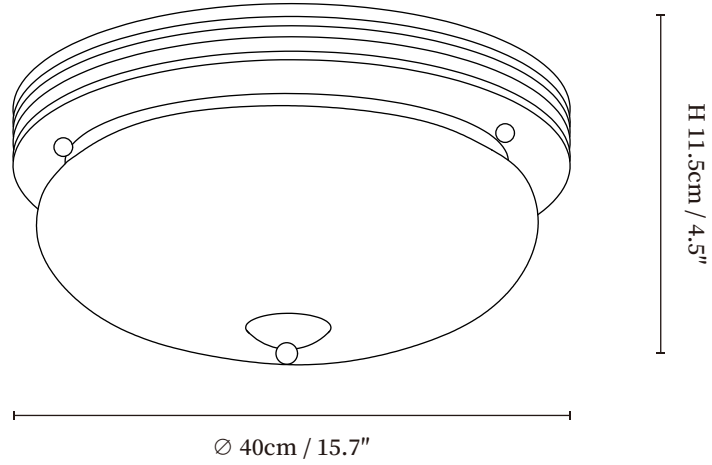

SPECIFICATION SHEET

SPECIFICATION DETAILS

*For custom options, consult factory for details

Fixture Dimensions	Ø 15.7" x H 4.5"
Light source	Integrated LED
Wattage	~36W
Voltage	AC 110-240V
Dimming	Not supported
CRI(Ra)	90+CRI
Mounting	Hardwired.
LED Rated Life	30000 hours
Color Temperature	Warm Light (3000K), Neutral Light (4000K), Cool Light (6000K)
Control method	Compatible with common wall switches (not included)
Finishes	Walnut Wood Grain Hydroprinting.
Shade Details	White, Beige.
Material	Metal, Glass.