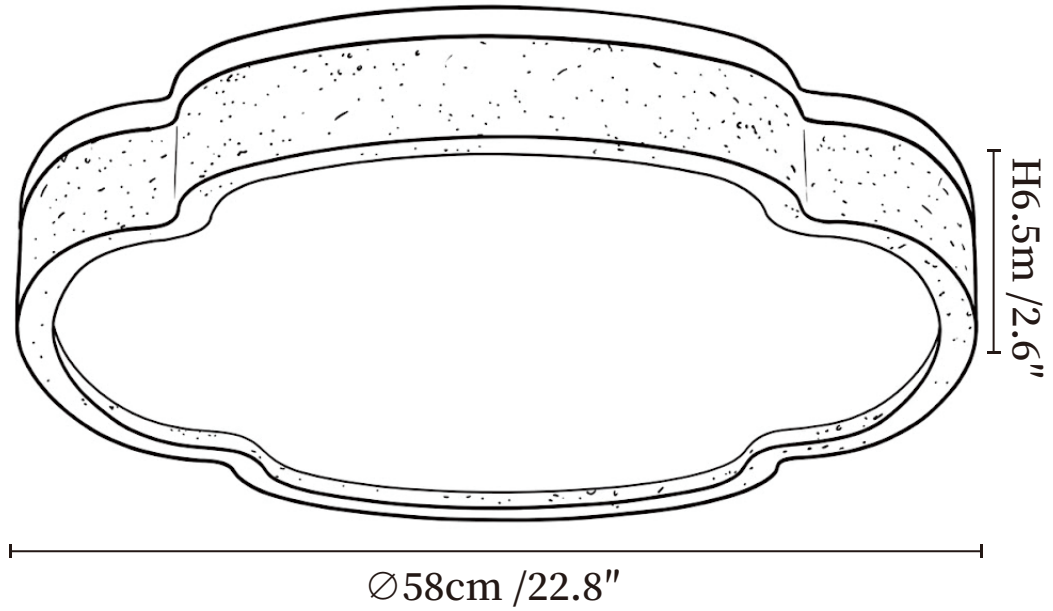

# SPECIFICATION SHEET

---

## SPECIFICATION DETAILS

\*For custom options, consult factory for details

<b>Fixture Dimensions</b>	$\text{Ø} 14.5'' \times \text{H} 2.6'' \text{ } \text{Ø} 18.5'' \times \text{H} 2.6'' \text{ } \text{Ø} 22.8'' \times \text{H} 2.6''$
<b>Light source</b>	Integrated LED
<b>Wattage</b>	~15W
<b>Voltage</b>	AC 110-240V
<b>Dimming</b>	Not supported
<b>CRI(Ra)</b>	90+CRI
<b>Mounting</b>	Hardwired.
<b>LED Rated Life</b>	30000 hours
<b>Color Temperature</b>	Warm Light (3000K), Neutral Light (4000K), Cool Light (6000K)
<b>Control method</b>	Compatible with common wall switches (not included)
<b>Finishes</b>	Yellow Travertine.
<b>Shade Details</b>	White.
<b>Material</b>	Metal, Yellow Travertine, Acrylic, Wood.