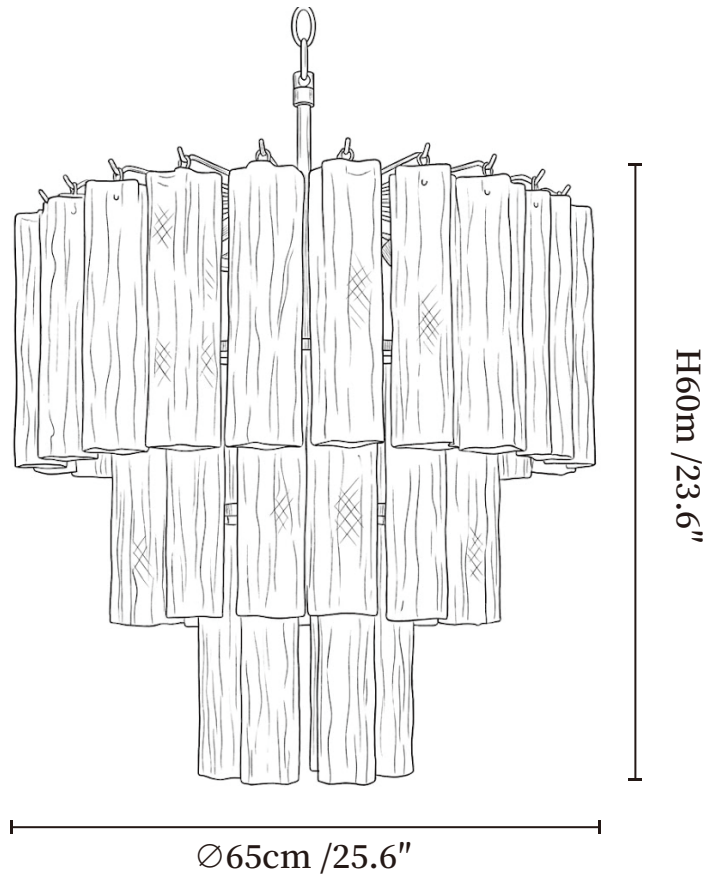

## SPECIFICATION DETAILS

\*For custom options, consult factory for details

<b>Fixture Dimensions</b>	Ø 25.6" x H 23.6"
<b>Light source</b>	E12 or E14 (bulb not included)
<b>Wattage</b>	MAX 15W incandescent bulb or LED equivalent.
<b>Voltage</b>	AC 110-240V
<b>Mounting</b>	Hardwired.
<b>Dimming</b>	Compatible with dimmable bulbs (bulb not included)
<b>Control method</b>	Compatible with common wall switches (not included)
<b>Finishes</b>	Gold.
<b>Shade Details</b>	Clear.
<b>Material</b>	Metal, Glass.