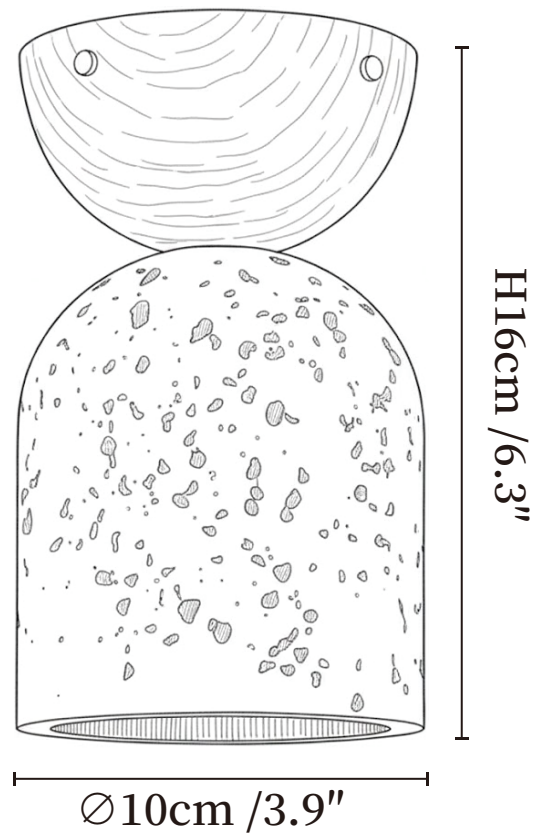

SPECIFICATION SHEET

SPECIFICATION DETAILS

*For custom options, consult factory for details

Fixture Dimensions	Ø 3.9" x H 6.3"
Light source	E26 or E27(bulb not included)
Wattage	MAX 40W incandescent bulb or LED equivalent.
Voltage	AC 110-240V
Mounting	Hardwired.
Dimming	Please purchase dimmable light bulbs separately.
Control method	Compatible with common wall switches (not included)
Finishes	Black Travertine, Walnut Wood.
Shade Details	Black Travertine.
Material	Black Travertine, Metal.