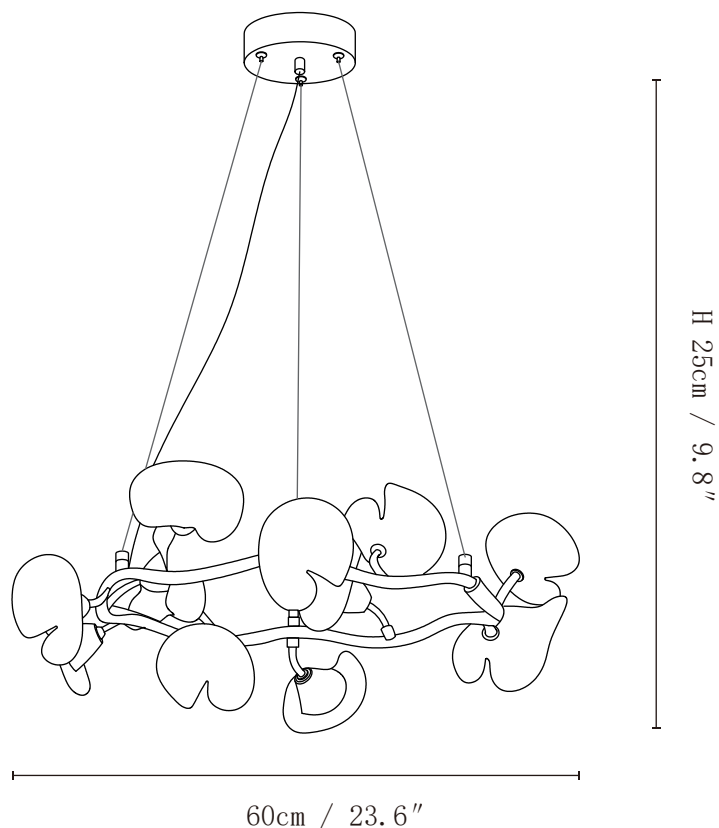

## SPECIFICATION DETAILS

\*For custom options, consult factory for details

---

Fixture Dimensions	D 23.6" x H 9.8" (12heads)
Light source	G4 (bulb not included)
Wattage	~60W
Voltage	AC 110-240V
Mounting	Hardwired.
Dimming	Compatible with dimmable bulbs (bulb not included)
Control method	Compatible with common wall switches (included)
Finishes	Gold
Shade Details	White
Material	Metal, Iron, Ceramics
Rod Length	The standard length of the suspended wire is 59" (150 cm) and the length is adjustable.

## SPECIFICATION DETAILS

\*For custom options, consult factory for details

Fixture Dimensions	D 31.5" x H 9.8" (18heads)
Light source	G4 (bulb not included)
Wattage	~90W
Voltage	AC 110-240V
Mounting	Hardwired.
Dimming	Compatible with dimmable bulbs (bulb not included)
Control method	Compatible with common wall switches (included)
Finishes	Gold
Shade Details	White
Material	Metal, Iron, Ceramics
Rod Length	The standard length of the suspended wire is 59" (150 cm) and the length is adjustable.

## SPECIFICATION DETAILS

\*For custom options, consult factory for details

Fixture Dimensions	L 47.2" x W 15.7" x H 13.8" (12heads)
Light source	G4 (bulb not included)
Wattage	~60W
Voltage	AC 110-240V
Mounting	Hardwired.
Dimming	Compatible with dimmable bulbs (bulb not included)
Control method	Compatible with common wall switches (included)
Finishes	Gold
Shade Details	White
Material	Metal, Iron, Ceramics
Rod Length	The standard length of the suspended wire is 59" (150 cm) and the length is adjustable.