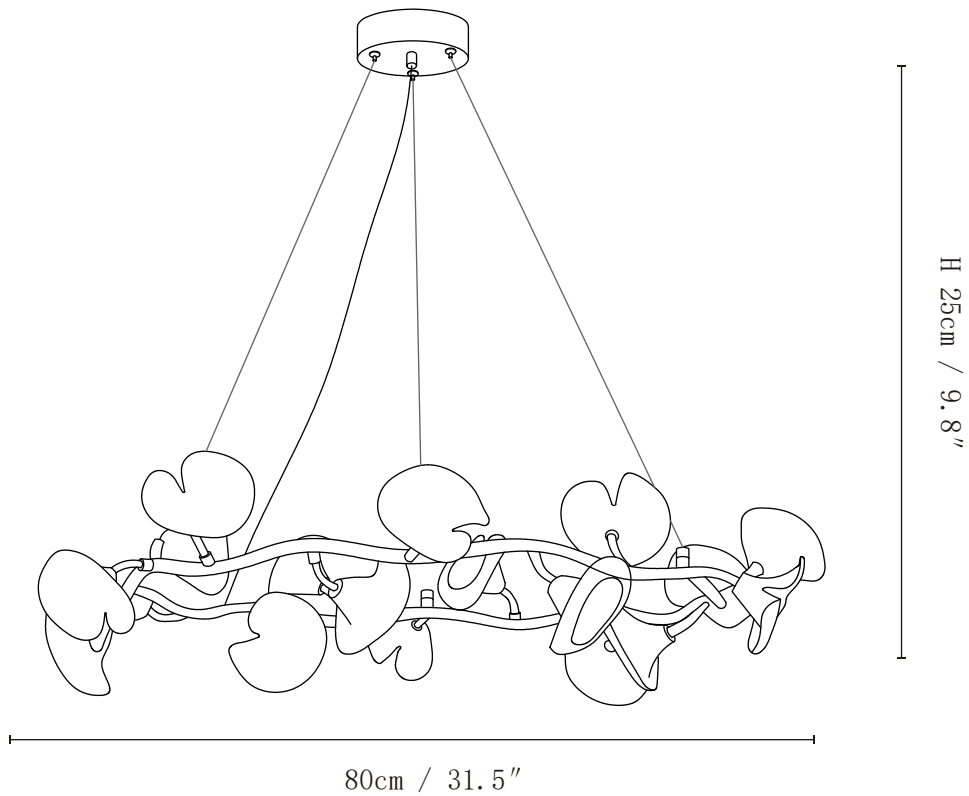

## SPECIFICATION DETAILS

\*For custom options, consult factory for details

---

Fixture Dimensions	D 23.6" x H 9.8" (12heads)
Light source	G4 (bulb not included)
Wattage	~60W
Voltage	AC 110-240V
Mounting	Hardwired.
Dimming	Compatible with dimmable bulbs (bulb not included)
Control method	Compatible with common wall switches (included)
Finishes	Gold
Shade Details	White
Material	Metal, Iron, Ceramics
Rod Length	The standard length of the suspended wire is 59" (150 cm) and the length is adjustable.

## SPECIFICATION DETAILS

\*For custom options, consult factory for details

Fixture Dimensions	D 31.5" x H 9.8" (18heads)
Light source	G4 (bulb not included)
Wattage	~90W
Voltage	AC 110-240V
Mounting	Hardwired.
Dimming	Compatible with dimmable bulbs (bulb not included)
Control method	Compatible with common wall switches (included)
Finishes	Gold
Shade Details	White
Material	Metal, Iron, Ceramics
Rod Length	The standard length of the suspended wire is 59" (150 cm) and the length is adjustable.

## SPECIFICATION DETAILS

\*For custom options, consult factory for details

Fixture Dimensions	L 47.2" x W 15.7" x H 13.8" (12heads)
Light source	G4 (bulb not included)
Wattage	~60W
Voltage	AC 110-240V
Mounting	Hardwired.
Dimming	Compatible with dimmable bulbs (bulb not included)
Control method	Compatible with common wall switches (included)
Finishes	Gold
Shade Details	White
Material	Metal, Iron, Ceramics
Rod Length	The standard length of the suspended wire is 59" (150 cm) and the length is adjustable.