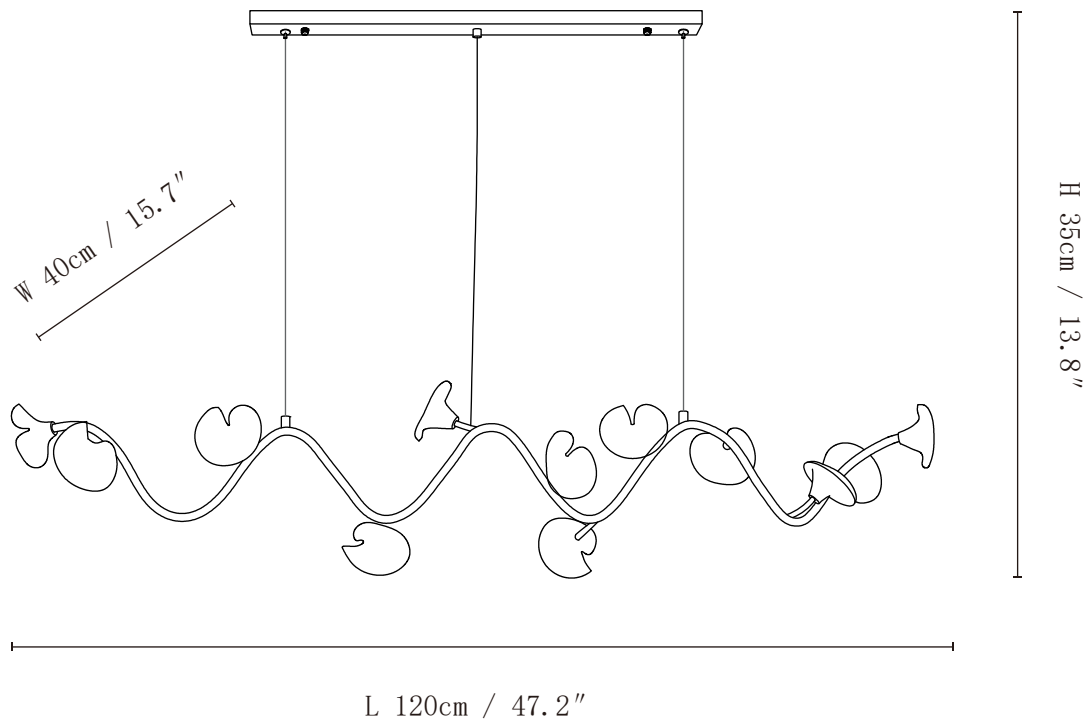

## SPECIFICATION DETAILS

\*For custom options, consult factory for details

---

Fixture Dimensions	D 23.6" x H 9.8" (12heads)
Light source	G4 (bulb not included)
Wattage	~60W
Voltage	AC 110-240V
Mounting	Hardwired.
Dimming	Compatible with dimmable bulbs (bulb not included)
Control method	Compatible with common wall switches (included)
Finishes	Gold
Shade Details	White
Material	Metal, Iron, Ceramics
Rod Length	The standard length of the suspended wire is 59" (150 cm) and the length is adjustable.

## SPECIFICATION DETAILS

\*For custom options, consult factory for details

Fixture Dimensions	D 31.5" x H 9.8" (18heads)
Light source	G4 (bulb not included)
Wattage	~90W
Voltage	AC 110-240V
Mounting	Hardwired.
Dimming	Compatible with dimmable bulbs (bulb not included)
Control method	Compatible with common wall switches (included)
Finishes	Gold
Shade Details	White
Material	Metal, Iron, Ceramics
Rod Length	The standard length of the suspended wire is 59" (150 cm) and the length is adjustable.

## SPECIFICATION DETAILS

\*For custom options, consult factory for details

Fixture Dimensions	L 47.2" x W 15.7" x H 13.8" (12heads)
Light source	G4 (bulb not included)
Wattage	~60W
Voltage	AC 110-240V
Mounting	Hardwired.
Dimming	Compatible with dimmable bulbs (bulb not included)
Control method	Compatible with common wall switches (included)
Finishes	Gold
Shade Details	White
Material	Metal, Iron, Ceramics
Rod Length	The standard length of the suspended wire is 59" (150 cm) and the length is adjustable.