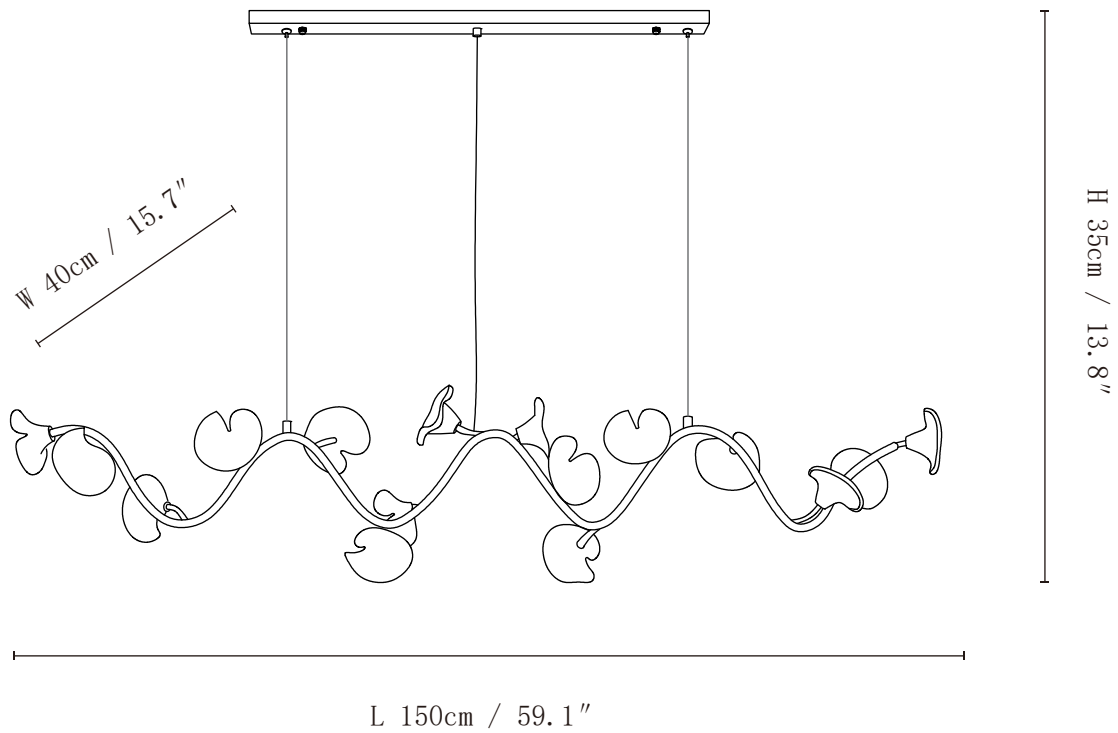

SPECIFICATION SHEET

SPECIFICATION DETAILS

*For custom options, consult factory for details

Fixture Dimensions	L 59.1" x W 15.7" x H 13.8"(16heads)
Light source	G4 (bulb not included)
Wattage	~80W
Voltage	AC 110-240V
Mounting	Hardwired.
Dimming	Compatible with dimmable bulbs (bulb not included)
Control method	Compatible with common wall switches (included)
Finishes	Gold
Shade Details	White
Material	Metal, Iron, Ceramics
Rod Length	The standard length of the suspended wire is 59" (150 cm) and the length is adjustable.