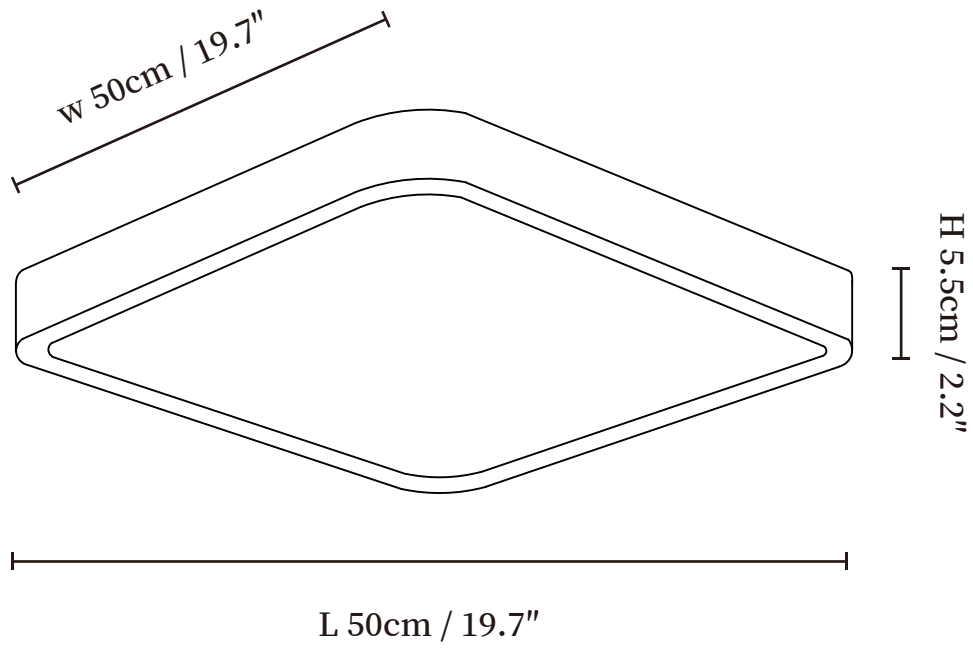

SPECIFICATION SHEET

SPECIFICATION DETAILS

*For custom options, consult factory for details

Fixture Dimensions	D 19.7" x H 2.2"
Light source	Integrated LED
Wattage	~54W
Voltage	AC 110-240V
Dimming	Not supported
CRI(Ra)	90+CRI
Mounting	Hardwired.
LED Rated Life	30000 hours
Color Temperature	Warm Light (3000K), Neutral Light (4000K), Cool Light (6000K)
Control method	Compatible with common wall switches (included)
Finishes	Walnut Wood, Wood Color
Shade Details	White.
Material	Metal, Wood, PVC

SPECIFICATION SHEET

SPECIFICATION DETAILS

*For custom options, consult factory for details

Fixture Dimensions	L 19.7" x W19.7" x H 2.2"
Light source	Integrated LED
Wattage	~54W
Voltage	AC 110-240V
Dimming	Not supported
CRI(Ra)	90+CRI
Mounting	Hardwired.
LED Rated Life	30000 hours
Color Temperature	Warm Light (3000K), Neutral Light (4000K), Cool Light (6000K)
Control method	Compatible with common wall switches (included)
Finishes	Walnut Wood, Wood Color
Shade Details	White.
Material	Metal, Wood, PVC

SPECIFICATION SHEET

SPECIFICATION DETAILS

*For custom options, consult factory for details

Fixture Dimensions	L 37.8" x W 26.0" x H 2.2"
Light source	Integrated LED
Wattage	~120W
Voltage	AC 110-240V
Dimming	Not supported
CRI(Ra)	90+CRI
Mounting	Hardwired.
LED Rated Life	30000 hours
Color Temperature	Warm Light (3000K), Neutral Light (4000K), Cool Light (6000K)
Control method	Compatible with common wall switches (included)
Finishes	Walnut Wood, Wood Color
Shade Details	White.
Material	Metal, Wood, PVC