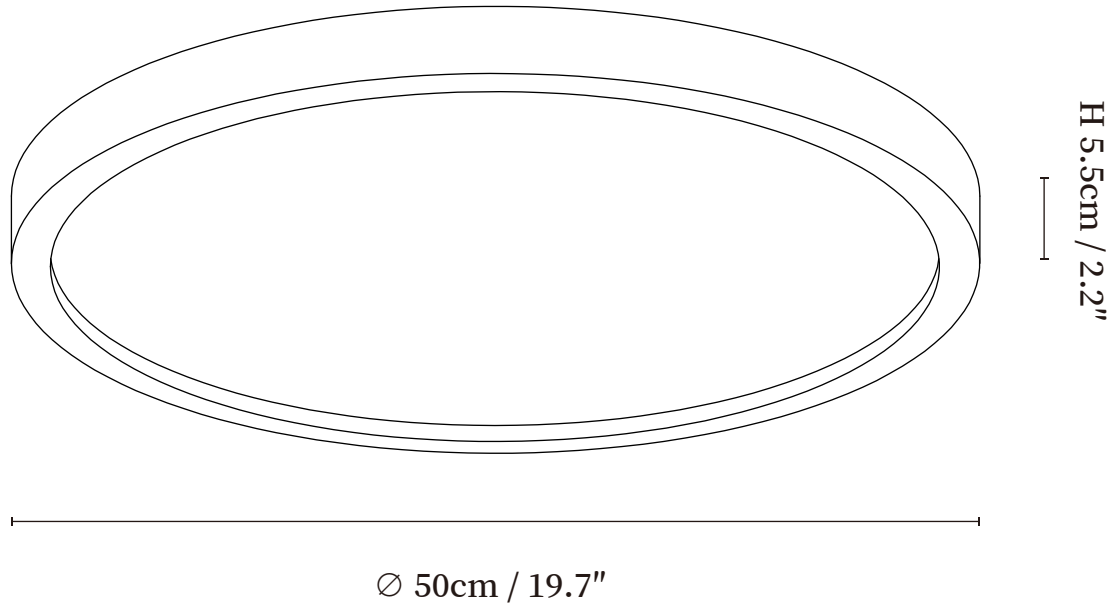

SPECIFICATION SHEET

SPECIFICATION DETAILS

*For custom options, consult factory for details

Fixture Dimensions	D 19.7" x H 2.2"
Light source	Integrated LED
Wattage	~54W
Voltage	AC 110-240V
Dimming	Not supported
CRI(Ra)	90+CRI
Mounting	Hardwired.
LED Rated Life	30000 hours
Color Temperature	Warm Light (3000K), Neutral Light (4000K), Cool Light (6000K)
Control method	Compatible with common wall switches (included)
Finishes	Walnut Wood, Wood Color
Shade Details	White.
Material	Metal, Wood, PVC

SPECIFICATION SHEET

SPECIFICATION DETAILS

*For custom options, consult factory for details

Fixture Dimensions	L 19.7" x W19.7" x H 2.2"
Light source	Integrated LED
Wattage	~54W
Voltage	AC 110-240V
Dimming	Not supported
CRI(Ra)	90+CRI
Mounting	Hardwired.
LED Rated Life	30000 hours
Color Temperature	Warm Light (3000K), Neutral Light (4000K), Cool Light (6000K)
Control method	Compatible with common wall switches (included)
Finishes	Walnut Wood, Wood Color
Shade Details	White.
Material	Metal, Wood, PVC

SPECIFICATION SHEET

SPECIFICATION DETAILS

*For custom options, consult factory for details

Fixture Dimensions	L 37.8" x W 26.0" x H 2.2"
Light source	Integrated LED
Wattage	~120W
Voltage	AC 110-240V
Dimming	Not supported
CRI(Ra)	90+CRI
Mounting	Hardwired.
LED Rated Life	30000 hours
Color Temperature	Warm Light (3000K), Neutral Light (4000K), Cool Light (6000K)
Control method	Compatible with common wall switches (included)
Finishes	Walnut Wood, Wood Color
Shade Details	White.
Material	Metal, Wood, PVC