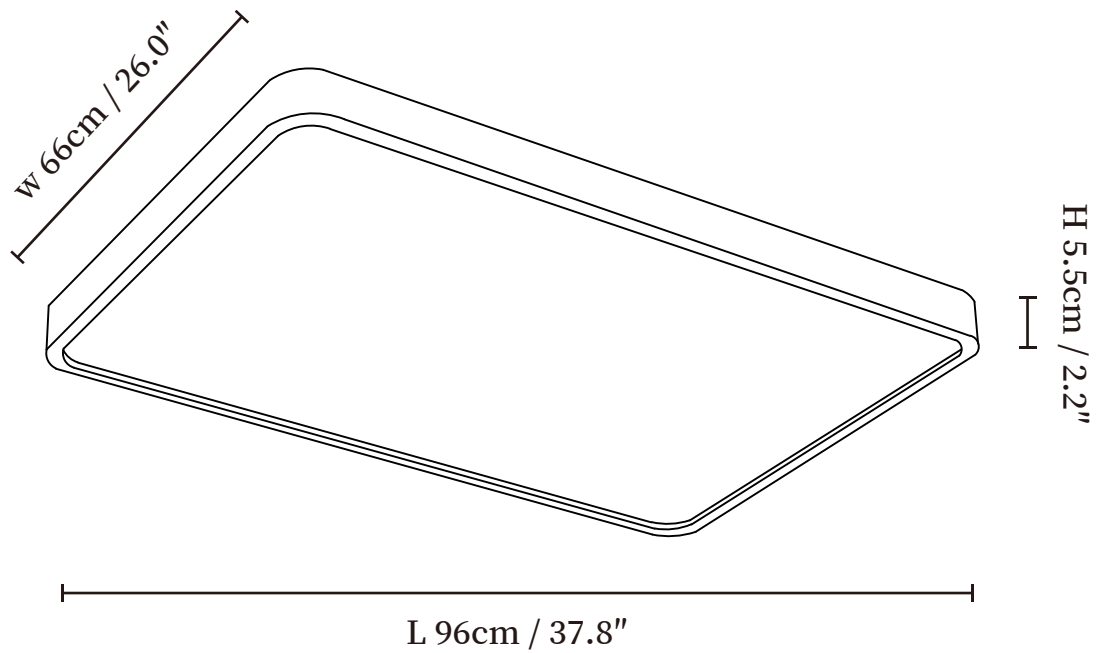

SPECIFICATION SHEET

SPECIFICATION DETAILS

*For custom options, consult factory for details

Fixture Dimensions	D 19.7" x H 2.2"
Light source	Integrated LED
Wattage	~54W
Voltage	AC 110-240V
Dimming	Not supported
CRI(Ra)	90+CRI
Mounting	Hardwired.
LED Rated Life	30000 hours
Color Temperature	Warm Light (3000K), Neutral Light (4000K), Cool Light (6000K)
Control method	Compatible with common wall switches (included)
Finishes	Walnut Wood, Wood Color
Shade Details	White.
Material	Metal, Wood, PVC

SPECIFICATION SHEET

SPECIFICATION DETAILS

*For custom options, consult factory for details

Fixture Dimensions	L 19.7" x W19.7" x H 2.2"
Light source	Integrated LED
Wattage	~54W
Voltage	AC 110-240V
Dimming	Not supported
CRI(Ra)	90+CRI
Mounting	Hardwired.
LED Rated Life	30000 hours
Color Temperature	Warm Light (3000K), Neutral Light (4000K), Cool Light (6000K)
Control method	Compatible with common wall switches (included)
Finishes	Walnut Wood, Wood Color
Shade Details	White.
Material	Metal, Wood, PVC

SPECIFICATION SHEET

SPECIFICATION DETAILS

*For custom options, consult factory for details

Fixture Dimensions	L 37.8" x W 26.0" x H 2.2"
Light source	Integrated LED
Wattage	~120W
Voltage	AC 110-240V
Dimming	Not supported
CRI(Ra)	90+CRI
Mounting	Hardwired.
LED Rated Life	30000 hours
Color Temperature	Warm Light (3000K), Neutral Light (4000K), Cool Light (6000K)
Control method	Compatible with common wall switches (included)
Finishes	Walnut Wood, Wood Color
Shade Details	White.
Material	Metal, Wood, PVC