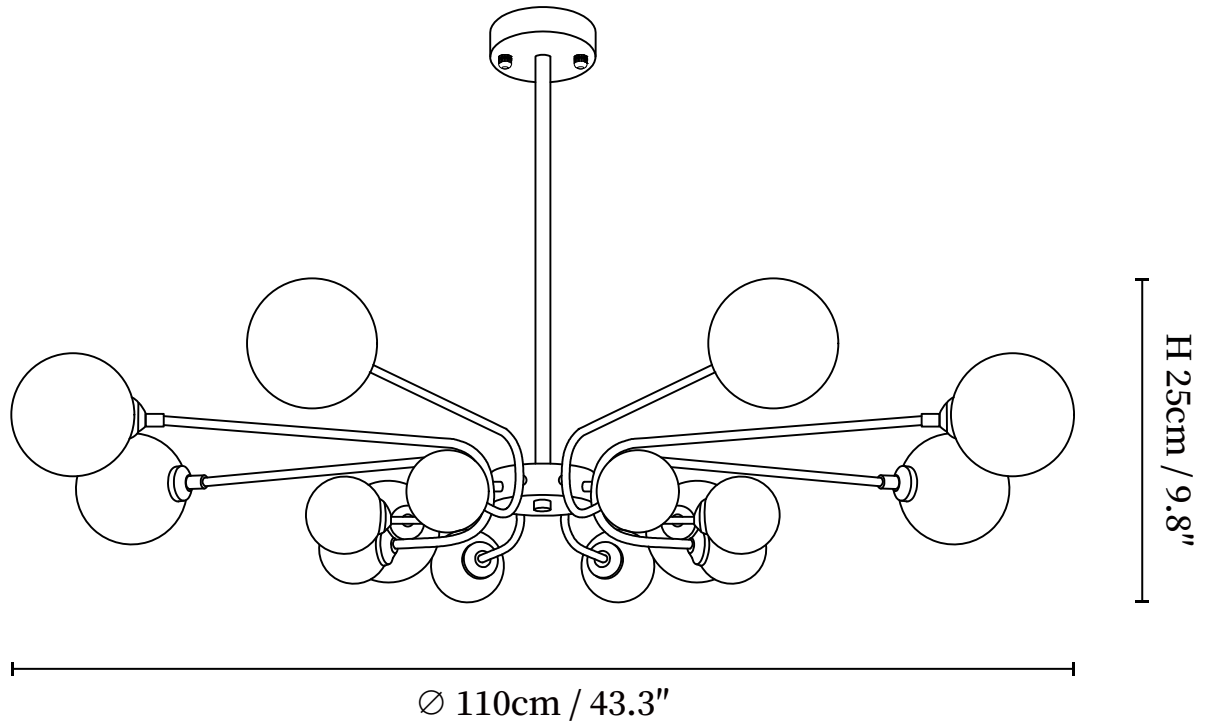

SPECIFICATION SHEET

SPECIFICATION DETAILS

*For custom options, consult factory for details

Fixture Dimensions	D 35.4" x H 9.8" (8-lights)
Light source	G9 (bulb not included)
Wattage	MAX 5W incandescent bulb or LED equivalent.
Voltage	AC 110-240V
Mounting	Hardwired.
Dimming	Compatible with dimmable bulbs (bulb not included)
Control method	Compatible with common wall switches(not included)
Finishes	Gold.
Shade Details	White Glass.
Material	Metal, Glass.
Rod Length	Suspension rod is 7.9"+11.8", and can be spliced as needed.

SPECIFICATION SHEET

SPECIFICATION DETAILS

*For custom options, consult factory for details

Fixture Dimensions	D 35.4" x H 9.8" (12-lights)
Light source	G9 (bulb not included)
Wattage	MAX 5W incandescent bulb or LED equivalent.
Voltage	AC 110-240V
Mounting	Hardwired.
Dimming	Compatible with dimmable bulbs (bulb not included)
Control method	Compatible with common wall switches (not included)
Finishes	Gold.
Shade Details	White Glass.
Material	Metal, Glass.
Rod Length	Suspension rod is 7.9"+11.8", and can be spliced as needed.

SPECIFICATION SHEET

SPECIFICATION DETAILS

*For custom options, consult factory for details

Fixture Dimensions	D 43.3" x H 9.8" (16-lights)
Light source	G9 (bulb not included)
Wattage	MAX 5W incandescent bulb or LED equivalent.
Voltage	AC 110-240V
Mounting	Hardwired.
Dimming	Compatible with dimmable bulbs (bulb not included)
Control method	Compatible with common wall switches(not included)
Finishes	Gold.
Shade Details	White Glass.
Material	Metal, Glass.
Rod Length	Suspension rod is 7.9"+11.8", and can be spliced as needed.