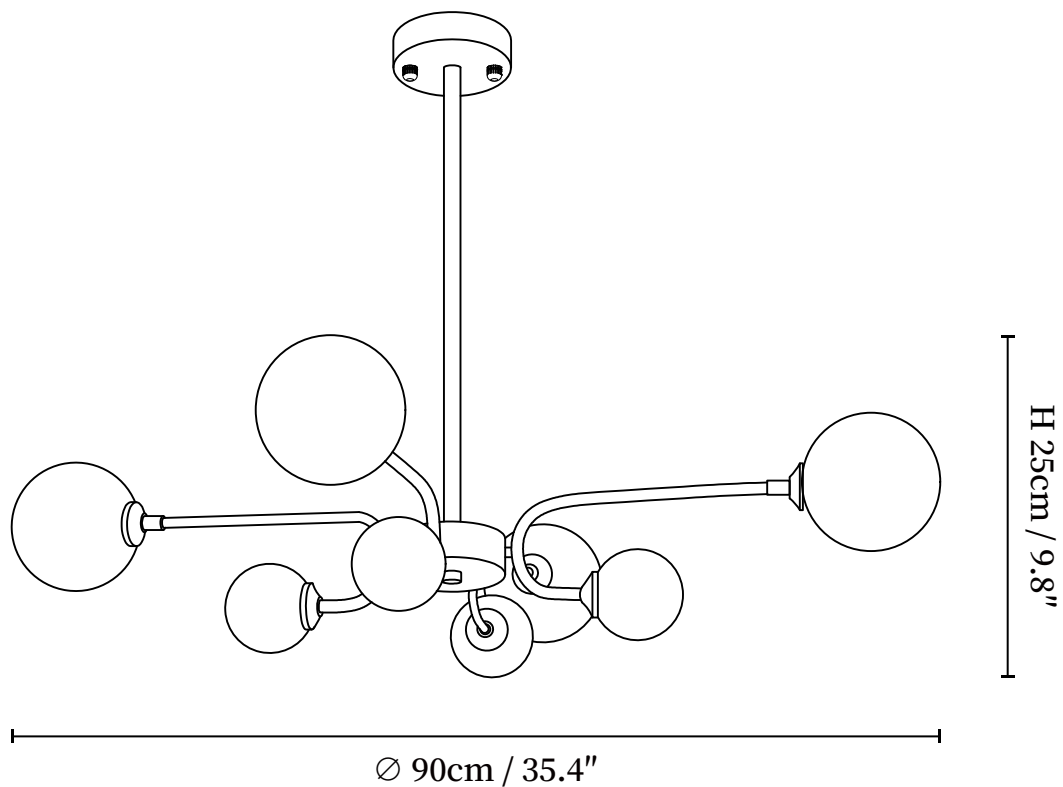

SPECIFICATION SHEET

SPECIFICATION DETAILS

*For custom options, consult factory for details

Fixture Dimensions	D 35.4" x H 9.8" (8-lights)
Light source	G9 (bulb not included)
Wattage	MAX 5W incandescent bulb or LED equivalent.
Voltage	AC 110-240V
Mounting	Hardwired.
Dimming	Compatible with dimmable bulbs (bulb not included)
Control method	Compatible with common wall switches(not included)
Finishes	Gold.
Shade Details	White Glass.
Material	Metal, Glass.
Rod Length	Suspension rod is 7.9"+11.8", and can be spliced as needed.

SPECIFICATION SHEET

SPECIFICATION DETAILS

*For custom options, consult factory for details

Fixture Dimensions	D 35.4" x H 9.8" (12-lights)
Light source	G9 (bulb not included)
Wattage	MAX 5W incandescent bulb or LED equivalent.
Voltage	AC 110-240V
Mounting	Hardwired.
Dimming	Compatible with dimmable bulbs (bulb not included)
Control method	Compatible with common wall switches (not included)
Finishes	Gold.
Shade Details	White Glass.
Material	Metal, Glass.
Rod Length	Suspension rod is 7.9"+11.8", and can be spliced as needed.

SPECIFICATION SHEET

SPECIFICATION DETAILS

*For custom options, consult factory for details

Fixture Dimensions	D 43.3" x H 9.8" (16-lights)
Light source	G9 (bulb not included)
Wattage	MAX 5W incandescent bulb or LED equivalent.
Voltage	AC 110-240V
Mounting	Hardwired.
Dimming	Compatible with dimmable bulbs (bulb not included)
Control method	Compatible with common wall switches(not included)
Finishes	Gold.
Shade Details	White Glass.
Material	Metal, Glass.
Rod Length	Suspension rod is 7.9"+11.8", and can be spliced as needed.