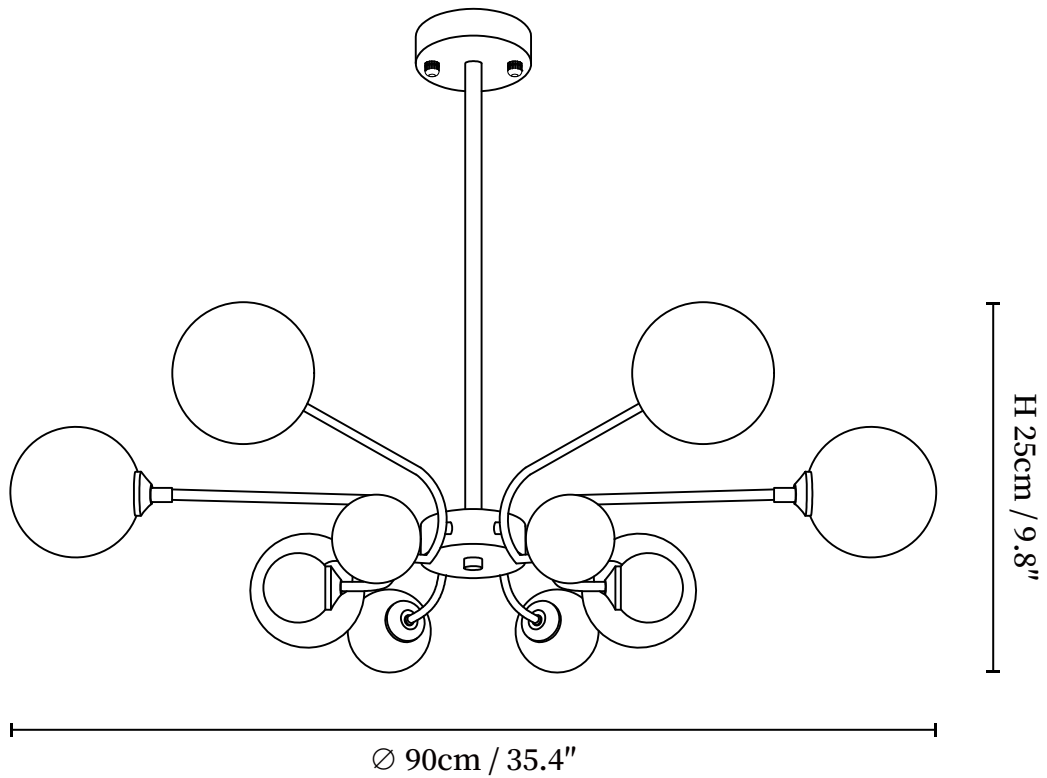

SPECIFICATION SHEET

SPECIFICATION DETAILS

*For custom options, consult factory for details

Fixture Dimensions	D 35.4" x H 9.8" (8-lights)
Light source	G9 (bulb not included)
Wattage	MAX 5W incandescent bulb or LED equivalent.
Voltage	AC 110-240V
Mounting	Hardwired.
Dimming	Compatible with dimmable bulbs (bulb not included)
Control method	Compatible with common wall switches(not included)
Finishes	Gold.
Shade Details	White Glass.
Material	Metal, Glass.
Rod Length	Suspension rod is 7.9"+11.8", and can be spliced as needed.

SPECIFICATION SHEET

SPECIFICATION DETAILS

*For custom options, consult factory for details

Fixture Dimensions	D 35.4" x H 9.8" (12-lights)
Light source	G9 (bulb not included)
Wattage	MAX 5W incandescent bulb or LED equivalent.
Voltage	AC 110-240V
Mounting	Hardwired.
Dimming	Compatible with dimmable bulbs (bulb not included)
Control method	Compatible with common wall switches (not included)
Finishes	Gold.
Shade Details	White Glass.
Material	Metal, Glass.
Rod Length	Suspension rod is 7.9"+11.8", and can be spliced as needed.

SPECIFICATION SHEET

SPECIFICATION DETAILS

*For custom options, consult factory for details

Fixture Dimensions	D 43.3" x H 9.8" (16-lights)
Light source	G9 (bulb not included)
Wattage	MAX 5W incandescent bulb or LED equivalent.
Voltage	AC 110-240V
Mounting	Hardwired.
Dimming	Compatible with dimmable bulbs (bulb not included)
Control method	Compatible with common wall switches(not included)
Finishes	Gold.
Shade Details	White Glass.
Material	Metal, Glass.
Rod Length	Suspension rod is 7.9"+11.8", and can be spliced as needed.