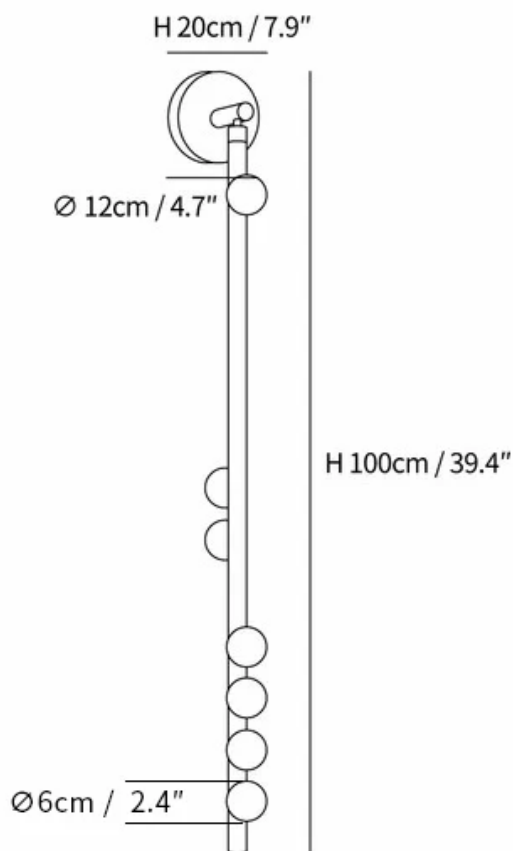

SPECIFICATION SHEET

SPECIFICATION DETAILS

*For custom options, consult factory for details

Fixture Dimensions	L 4.7" x H 19.7"
Light source	G4 (bulb not included)
Wattage	~ 3W incandescent bulb or LED equivalent.
Voltage	AC 110-240V
Mounting	Hardwired.
Dimming	Compatible with dimmable bulbs (bulb not included)
Control method	Compatible with common wall switches(not included)
Finishes	Brass, Black, Antique brass.
Shade Details	White.
Material	Brass, Glass.

SPECIFICATION SHEET

SPECIFICATION DETAILS

*For custom options, consult factory for details

Fixture Dimensions	Ø 4.7" x H 39.4"
Light source	G4 (bulb not included)
Wattage	~ 3W incandescent bulb or LED equivalent.
Voltage	AC 110-240V
Mounting	Hardwired.
Dimming	Compatible with dimmable bulbs (bulb not included)
Control method	Compatible with common wall switches(not included)
Finishes	Brass, Black, Antique brass.
Shade Details	White.
Material	Brass, Glass.

SPECIFICATION SHEET

SPECIFICATION DETAILS

*For custom options, consult factory for details

Fixture Dimensions	$\text{Ø } 4.7'' \times \text{H } 39.4''$
Light source	G4 (bulb not included)
Wattage	~ 3W incandescent bulb or LED equivalent.
Voltage	AC 110-240V
Mounting	Hardwired.
Dimming	Compatible with dimmable bulbs (bulb not included)
Control method	Compatible with common wall switches (not included)
Finishes	Brass, Black, Antique brass.
Shade Details	White.
Material	Brass, Glass.

SPECIFICATION SHEET

SPECIFICATION DETAILS

*For custom options, consult factory for details

SKU	20220917090801
Fixture Dimensions	Ø 4.7" x H 39.4"
Light source	G4 (bulb not included)
Wattage	~ 3W incandescent bulb or LED equivalent.
Voltage	AC 110-240V
Mounting	Hardwired.
Dimming	Compatible with dimmable bulbs (bulb not included)
Control method	Compatible with common wall switches (not included)
Finishes	Brass, Black, Antique brass.
Shade Details	White.
Material	Brass, Glass.