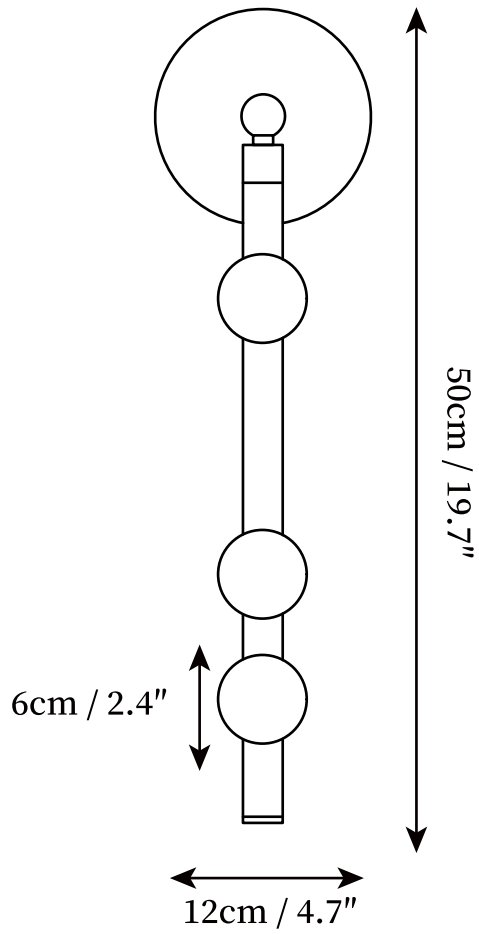

SPECIFICATION SHEET

SPECIFICATION DETAILS

*For custom options, consult factory for details

Fixture Dimensions	L 4.7" x H 19.7"
Light source	G4 (bulb not included)
Wattage	~ 3W incandescent bulb or LED equivalent.
Voltage	AC 110-240V
Mounting	Hardwired.
Dimming	Compatible with dimmable bulbs (bulb not included)
Control method	Compatible with common wall switches(not included)
Finishes	Brass, Black, Antique brass.
Shade Details	White.
Material	Brass, Glass.

SPECIFICATION SHEET

SPECIFICATION DETAILS

*For custom options, consult factory for details

Fixture Dimensions	Ø 4.7" x H 39.4"
Light source	G4 (bulb not included)
Wattage	~ 3W incandescent bulb or LED equivalent.
Voltage	AC 110-240V
Mounting	Hardwired.
Dimming	Compatible with dimmable bulbs (bulb not included)
Control method	Compatible with common wall switches(not included)
Finishes	Brass, Black, Antique brass.
Shade Details	White.
Material	Brass, Glass.

SPECIFICATION SHEET

SPECIFICATION DETAILS

*For custom options, consult factory for details

Fixture Dimensions	$\text{Ø } 4.7'' \times \text{H } 39.4''$
Light source	G4 (bulb not included)
Wattage	~ 3W incandescent bulb or LED equivalent.
Voltage	AC 110-240V
Mounting	Hardwired.
Dimming	Compatible with dimmable bulbs (bulb not included)
Control method	Compatible with common wall switches (not included)
Finishes	Brass, Black, Antique brass.
Shade Details	White.
Material	Brass, Glass.

SPECIFICATION SHEET

SPECIFICATION DETAILS

*For custom options, consult factory for details

SKU	20220917090801
Fixture Dimensions	Ø 4.7" x H 39.4"
Light source	G4 (bulb not included)
Wattage	~ 3W incandescent bulb or LED equivalent.
Voltage	AC 110-240V
Mounting	Hardwired.
Dimming	Compatible with dimmable bulbs (bulb not included)
Control method	Compatible with common wall switches (not included)
Finishes	Brass, Black, Antique brass.
Shade Details	White.
Material	Brass, Glass.