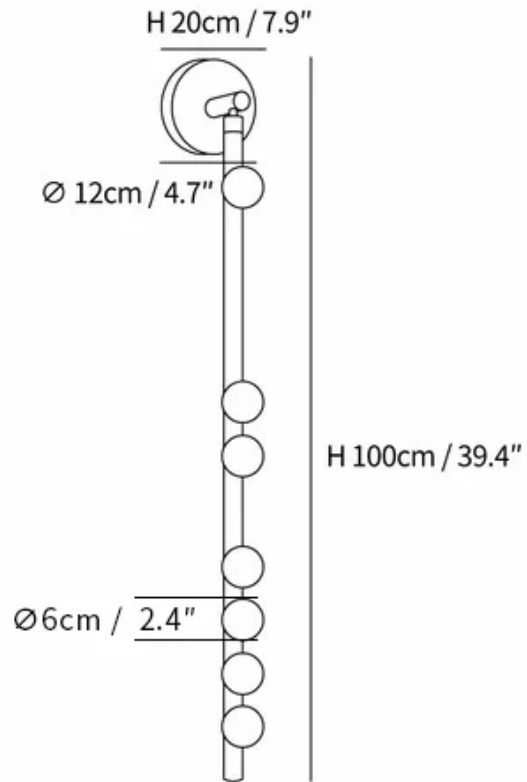

SPECIFICATION SHEET

SPECIFICATION DETAILS

*For custom options, consult factory for details

Fixture Dimensions	Ø 4.7" x H 39.4"
Light source	G4 (bulb not included)
Wattage	~ 3W incandescent bulb or LED equivalent.
Voltage	AC 110-240V
Mounting	Hardwired.
Dimming	Compatible with dimmable bulbs (bulb not included)
Control method	Compatible with common wall switches(not included)
Finishes	Brass, Black, Antique brass.
Shade Details	White.
Material	Brass, Glass.

SPECIFICATION SHEET

SPECIFICATION DETAILS

*For custom options, consult factory for details

Fixture Dimensions	$\text{Ø } 4.7'' \times \text{H } 39.4''$
Light source	G4 (bulb not included)
Wattage	~ 3W incandescent bulb or LED equivalent.
Voltage	AC 110-240V
Mounting	Hardwired.
Dimming	Compatible with dimmable bulbs (bulb not included)
Control method	Compatible with common wall switches (not included)
Finishes	Brass, Black, Antique brass.
Shade Details	White.
Material	Brass, Glass.

SPECIFICATION SHEET

SPECIFICATION DETAILS

*For custom options, consult factory for details

SKU	20220917090801
Fixture Dimensions	Ø 4.7" x H 39.4"
Light source	G4 (bulb not included)
Wattage	~ 3W incandescent bulb or LED equivalent.
Voltage	AC 110-240V
Mounting	Hardwired.
Dimming	Compatible with dimmable bulbs (bulb not included)
Control method	Compatible with common wall switches (not included)
Finishes	Brass, Black, Antique brass.
Shade Details	White.
Material	Brass, Glass.