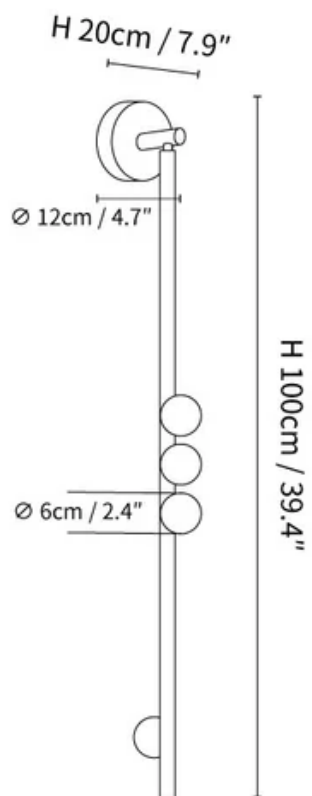

SPECIFICATION SHEET

SPECIFICATION DETAILS

*For custom options, consult factory for details

Fixture Dimensions	L 4.7" x H 19.7"
Light source	G4 (bulb not included)
Wattage	~ 3W incandescent bulb or LED equivalent.
Voltage	AC 110-240V
Mounting	Hardwired.
Dimming	Compatible with dimmable bulbs (bulb not included)
Control method	Compatible with common wall switches(not included)
Finishes	Brass, Black, Antique brass.
Shade Details	White.
Material	Brass, Glass.

SPECIFICATION SHEET

SPECIFICATION DETAILS

*For custom options, consult factory for details

Fixture Dimensions	Ø 4.7" x H 39.4"
Light source	G4 (bulb not included)
Wattage	~ 3W incandescent bulb or LED equivalent.
Voltage	AC 110-240V
Mounting	Hardwired.
Dimming	Compatible with dimmable bulbs (bulb not included)
Control method	Compatible with common wall switches(not included)
Finishes	Brass, Black, Antique brass.
Shade Details	White.
Material	Brass, Glass.

SPECIFICATION SHEET

SPECIFICATION DETAILS

*For custom options, consult factory for details

Fixture Dimensions	$\text{Ø } 4.7'' \times \text{H } 39.4''$
Light source	G4 (bulb not included)
Wattage	~ 3W incandescent bulb or LED equivalent.
Voltage	AC 110-240V
Mounting	Hardwired.
Dimming	Compatible with dimmable bulbs (bulb not included)
Control method	Compatible with common wall switches (not included)
Finishes	Brass, Black, Antique brass.
Shade Details	White.
Material	Brass, Glass.

SPECIFICATION SHEET

SPECIFICATION DETAILS

*For custom options, consult factory for details

SKU	20220917090801
Fixture Dimensions	Ø 4.7" x H 39.4"
Light source	G4 (bulb not included)
Wattage	~ 3W incandescent bulb or LED equivalent.
Voltage	AC 110-240V
Mounting	Hardwired.
Dimming	Compatible with dimmable bulbs (bulb not included)
Control method	Compatible with common wall switches (not included)
Finishes	Brass, Black, Antique brass.
Shade Details	White.
Material	Brass, Glass.