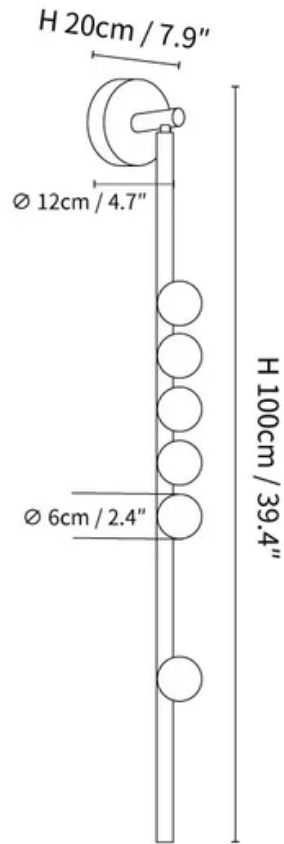

SPECIFICATION SHEET

SPECIFICATION DETAILS

*For custom options, consult factory for details

Fixture Dimensions	L 4.7" x H 19.7"
Light source	G4 (bulb not included)
Wattage	~ 3W incandescent bulb or LED equivalent.
Voltage	AC 110-240V
Mounting	Hardwired.
Dimming	Compatible with dimmable bulbs (bulb not included)
Control method	Compatible with common wall switches(not included)
Finishes	Brass, Black, Antique brass.
Shade Details	White.
Material	Brass, Glass.

SPECIFICATION SHEET

SPECIFICATION DETAILS

*For custom options, consult factory for details

Fixture Dimensions	Ø 4.7" x H 39.4"
Light source	G4 (bulb not included)
Wattage	~ 3W incandescent bulb or LED equivalent.
Voltage	AC 110-240V
Mounting	Hardwired.
Dimming	Compatible with dimmable bulbs (bulb not included)
Control method	Compatible with common wall switches(not included)
Finishes	Brass, Black, Antique brass.
Shade Details	White.
Material	Brass, Glass.

SPECIFICATION SHEET

SPECIFICATION DETAILS

*For custom options, consult factory for details

Fixture Dimensions	$\text{Ø } 4.7'' \times \text{H } 39.4''$
Light source	G4 (bulb not included)
Wattage	~ 3W incandescent bulb or LED equivalent.
Voltage	AC 110-240V
Mounting	Hardwired.
Dimming	Compatible with dimmable bulbs (bulb not included)
Control method	Compatible with common wall switches (not included)
Finishes	Brass, Black, Antique brass.
Shade Details	White.
Material	Brass, Glass.

SPECIFICATION SHEET

SPECIFICATION DETAILS

*For custom options, consult factory for details

SKU	20220917090801
Fixture Dimensions	Ø 4.7" x H 39.4"
Light source	G4 (bulb not included)
Wattage	~ 3W incandescent bulb or LED equivalent.
Voltage	AC 110-240V
Mounting	Hardwired.
Dimming	Compatible with dimmable bulbs (bulb not included)
Control method	Compatible with common wall switches (not included)
Finishes	Brass, Black, Antique brass.
Shade Details	White.
Material	Brass, Glass.