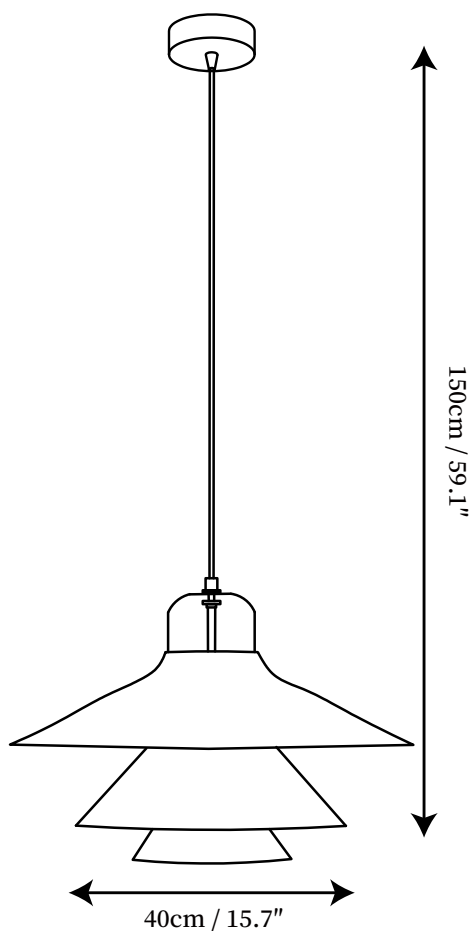

SPECIFICATION SHEET

SPECIFICATION DETAILS

*For custom options, consult factory for details

Fixture Dimensions	D 11.8" x H 59.1"
Light source	E26 or E27 (bulb not included)
Wattage	MAX 40W incandescent bulb or LED equivalent.
Voltage	AC 110-240V
Mounting	Hardwired.
Dimming	Compatible with dimmable bulbs (bulb not included)
Control method	Compatible with common wall switches(not included)
Finishes	White, Red, Green
Shade Details	White
Material	Aluminum, Glass
Wire Length	The standard length of the cord is 59" (150 cm), the length is adjustable.

SPECIFICATION SHEET

SPECIFICATION DETAILS

*For custom options, consult factory for details

Fixture Dimensions	D 15.7" x H 59.1"
Light source	E26 or E27 (bulb not included)
Wattage	MAX 40W incandescent bulb or LED equivalent.
Voltage	AC 110-240V
Mounting	Hardwired.
Dimming	Compatible with dimmable bulbs (bulb not included)
Control method	Compatible with common wall switches (not included)
Finishes	White, Red, Green
Shade Details	White
Material	Aluminum, Glass
Wire Length	The standard length of the cord is 59" (150 cm), the length is adjustable.
