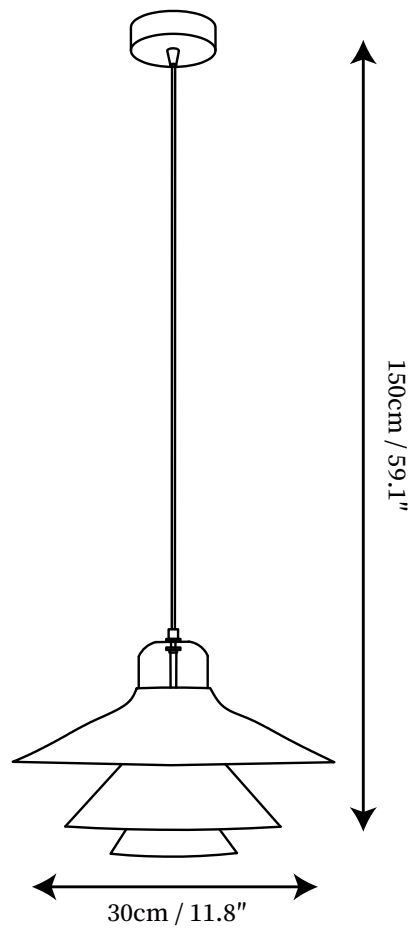

SPECIFICATION SHEET

SPECIFICATION DETAILS

*For custom options, consult factory for details

Fixture Dimensions	D 11.8" x H 59.1"
Light source	E26 or E27 (bulb not included)
Wattage	MAX 40W incandescent bulb or LED equivalent.
Voltage	AC 110-240V
Mounting	Hardwired.
Dimming	Compatible with dimmable bulbs (bulb not included)
Control method	Compatible with common wall switches(not included)
Finishes	White, Red, Green
Shade Details	White
Material	Aluminum, Glass
Wire Length	The standard length of the cord is 59" (150 cm), the length is adjustable.

SPECIFICATION SHEET

SPECIFICATION DETAILS

*For custom options, consult factory for details

Fixture Dimensions	D 15.7" x H 59.1"
Light source	E26 or E27 (bulb not included)
Wattage	MAX 40W incandescent bulb or LED equivalent.
Voltage	AC 110-240V
Mounting	Hardwired.
Dimming	Compatible with dimmable bulbs (bulb not included)
Control method	Compatible with common wall switches (not included)
Finishes	White, Red, Green
Shade Details	White
Material	Aluminum, Glass
Wire Length	The standard length of the cord is 59" (150 cm), the length is adjustable.
