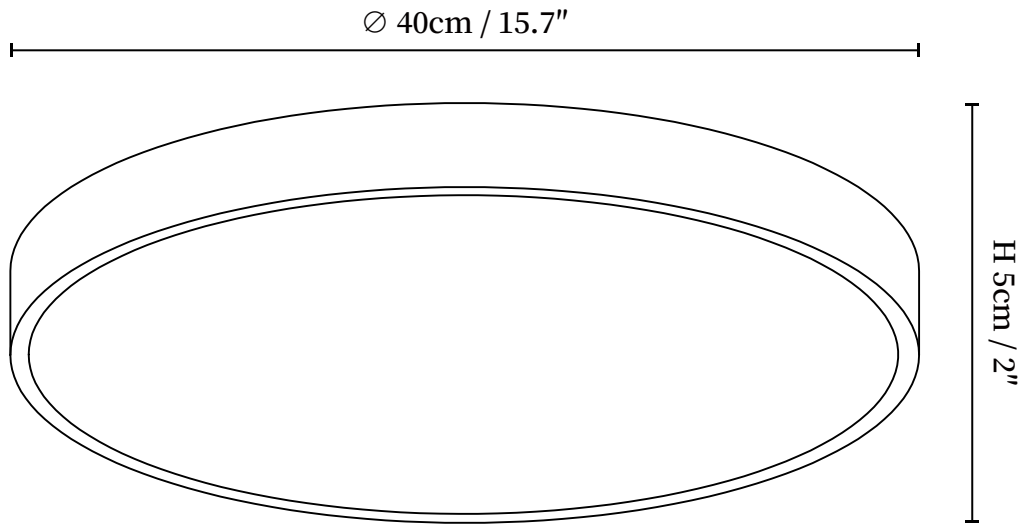

## SPECIFICATION DETAILS

\*For custom options, consult factory for details

<b>Fixture Dimmensions</b>	D 7.9" x H 2", D 11.8" x H 2", D 15.7" x H 2"
<b>Light source</b>	Integrated LED
<b>Wattage</b>	~5W
<b>Voltage</b>	AC 110-240V
<b>Dimming</b>	Not supported
<b>CRI(Ra)</b>	90+CRI
<b>Mounting</b>	Hardwired.
<b>LED Rated Life</b>	30000 hours
<b>Color Temperature</b>	Warm Light (3000K), Neutral Light (4000K), Cool Light (6000K)
<b>Control method</b>	Compatible with common wall switches(not included)
<b>Finishes</b>	Black, White.
<b>Shade Details</b>	Black, White.
<b>Material</b>	Metal, Acrylic.