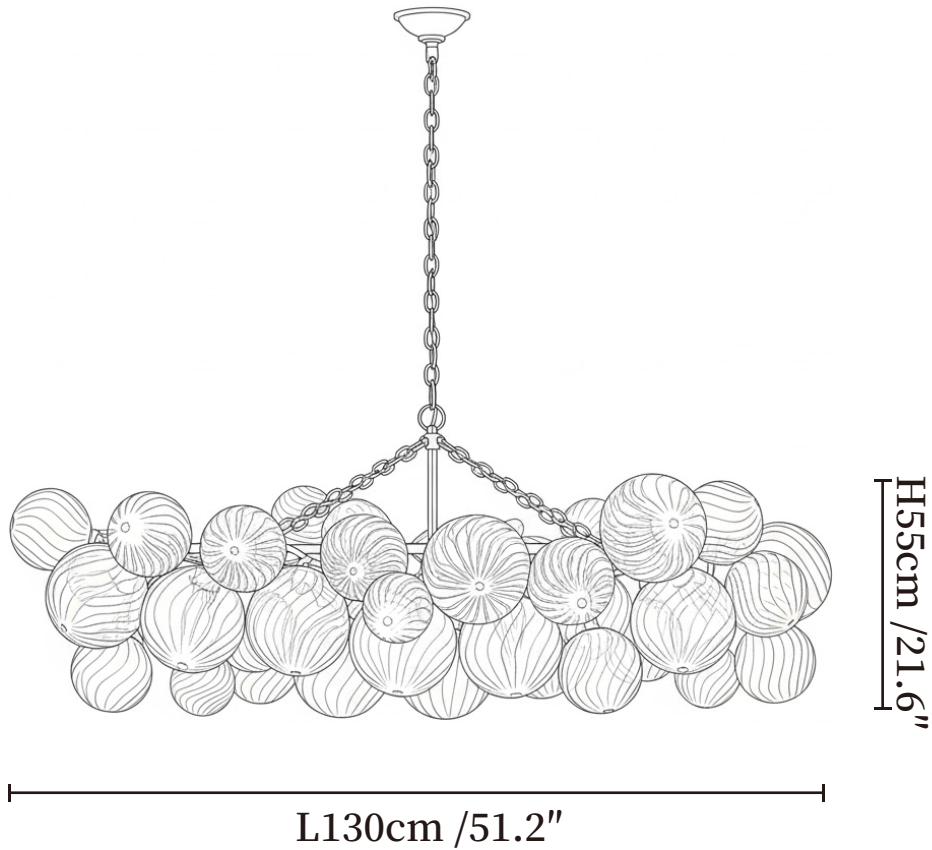

SPECIFICATION SHEET

SPECIFICATION DETAILS

*For custom options, consult factory for details

Fixture Dimensions	L 51.2" x W 25.9" x H 21.6"
Light source	E14 (bulb not included)
Wattage	MAX 15W incandescent bulb or LED equivalent.
Voltage	AC 110-240V
Mounting	Hardwired.
Dimming	Compatible with dimmable bulbs (bulb not included)
Control method	Compatible with common wall switches (not included)
Finishes	Gold, Nickel.
Shade Details	Clear.
Material	Metal, Glass.
Hanging Length	Chain lengths range between 11.8", the length can be specified according to needs