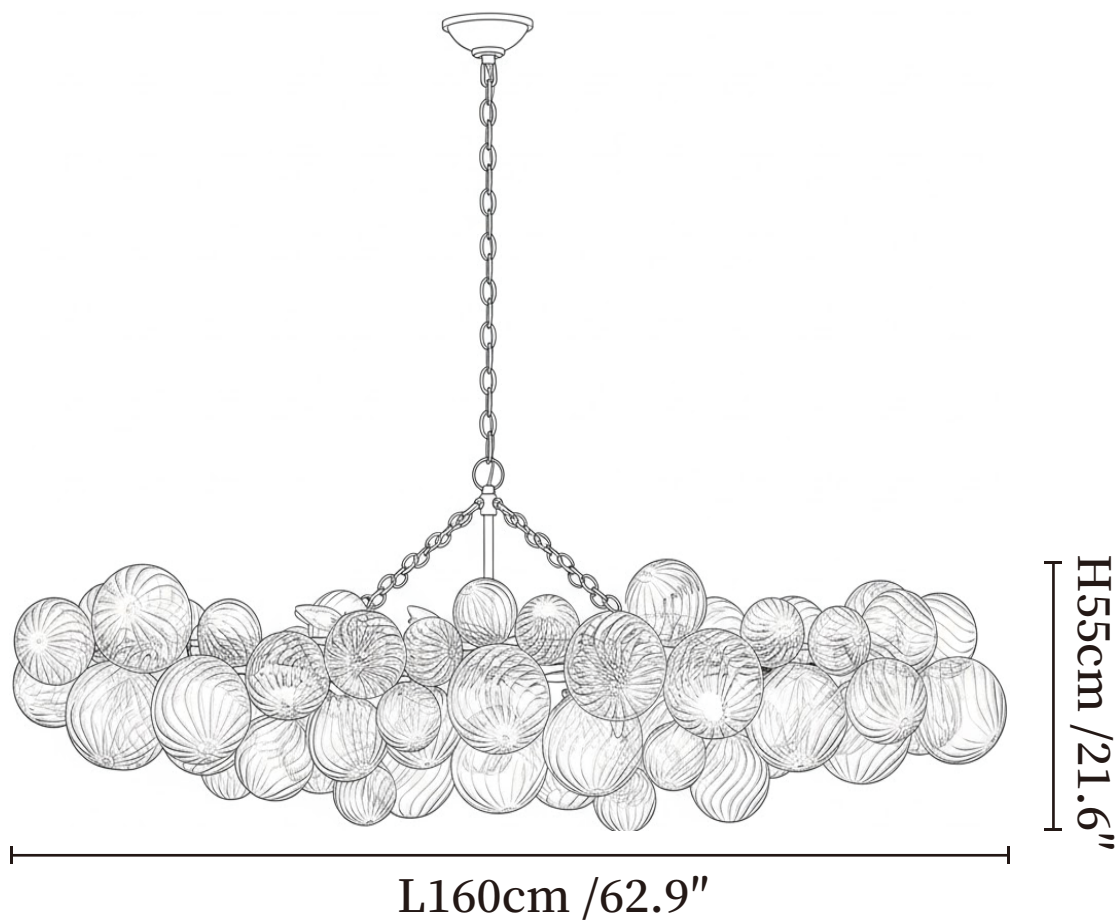

SPECIFICATION SHEET

SPECIFICATION DETAILS

*For custom options, consult factory for details

Fixture Dimensions	L 62.9" x W 25.9" x H 21.6"
Light source	E14 (bulb not included)
Wattage	MAX 15W incandescent bulb or LED equivalent.
Voltage	AC 110-240V
Mounting	Hardwired.
Dimming	Compatible with dimmable bulbs (bulb not included)
Control method	Compatible with common wall switches(not included)
Finishes	Gold, Nickel.
Shade Details	Clear.
Material	Metal, Glass.
Hanging Length	Chain lengths range between 11.8", the length can be specified according to needs