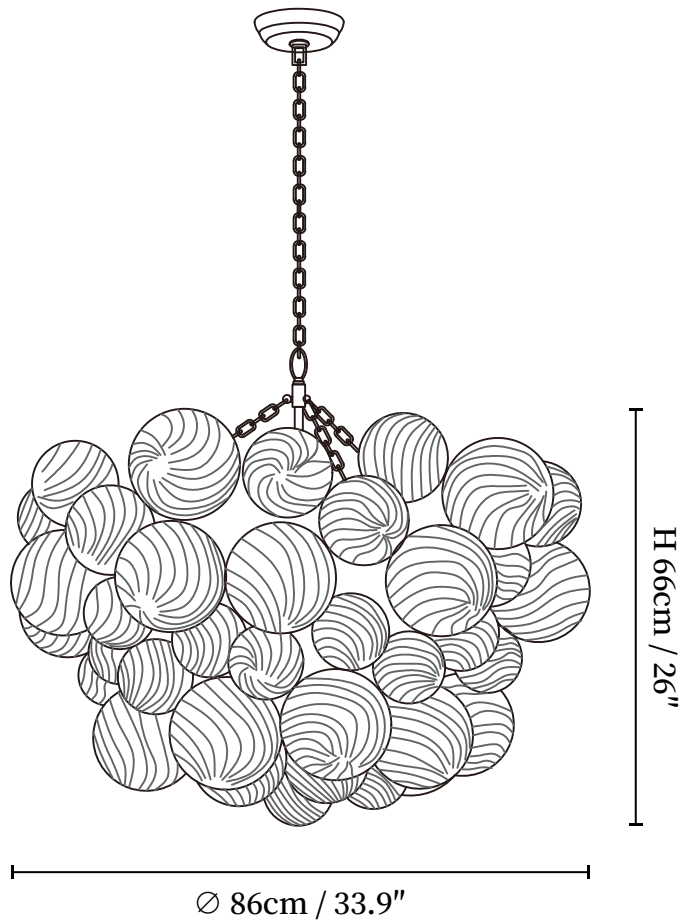

SPECIFICATION SHEET

SPECIFICATION DETAILS

*For custom options, consult factory for details

Fixture Dimensions	D 24.4" x H 17.3" (6-lights)
Light source	E14 (bulb not included)
Wattage	MAX 15W incandescent bulb or LED equivalent.
Voltage	AC 110-240V
Mounting	Hardwired.
Dimming	Compatible with dimmable bulbs (bulb not included)
Control method	Compatible with common wall switches(not included)
Finishes	Gold, Nickel.
Shade Details	Clear.
Material	Metal, Glass.
Hanging Length	Chain lengths range between 11.8", the length can be specified according to needs

SPECIFICATION SHEET

SPECIFICATION DETAILS

*For custom options, consult factory for details

Fixture Dimensions	D 29.9" x H 22" (10-lights)
Light source	E14 (bulb not included)
Wattage	MAX 15W incandescent bulb or LED equivalent.
Voltage	AC 110-240V
Mounting	Hardwired.
Dimming	Compatible with dimmable bulbs (bulb not included)
Control method	Compatible with common wall switches(not included)
Finishes	Gold, Nickel.
Shade Details	Clear.
Material	Metal, Glass.
Hanging Length	Chain lengths range between 11.8", the length can be specified according to needs

SPECIFICATION SHEET

SPECIFICATION DETAILS

*For custom options, consult factory for details

Fixture Dimensions	D 33.9" x H 26" (12-lights)
Light source	E14 (bulb not included)
Wattage	MAX 15W incandescent bulb or LED equivalent.
Voltage	AC 110-240V
Mounting	Hardwired.
Dimming	Compatible with dimmable bulbs (bulb not included)
Control method	Compatible with common wall switches(not included)
Finishes	Gold, Nickel.
Shade Details	Clear.
Material	Metal, Glass.
Hanging Length	Chain lengths range between 11.8", the length can be specified according to needs