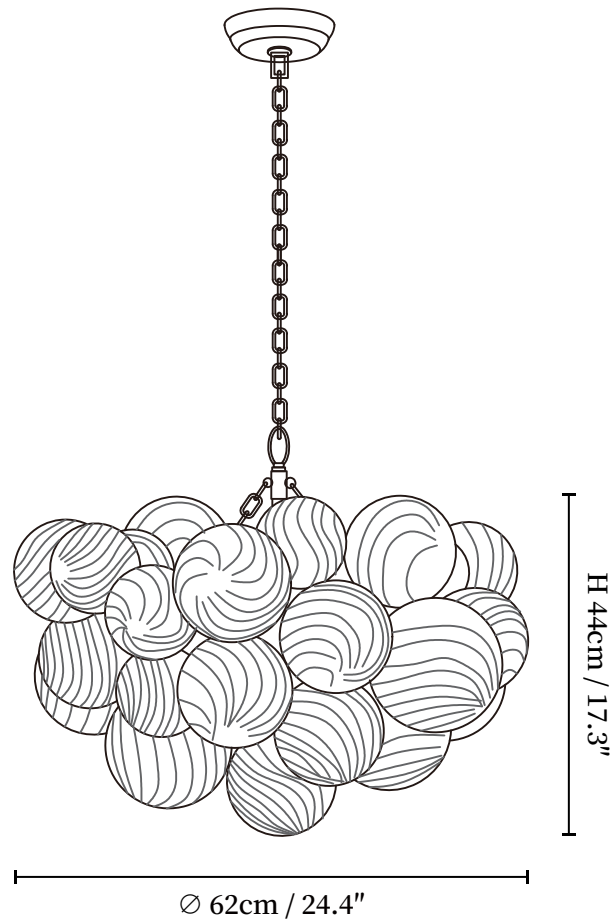

SPECIFICATION SHEET

SPECIFICATION DETAILS

*For custom options, consult factory for details

Fixture Dimensions	D 24.4" x H 17.3" (6-lights)
Light source	E14 (bulb not included)
Wattage	MAX 15W incandescent bulb or LED equivalent.
Voltage	AC 110-240V
Mounting	Hardwired.
Dimming	Compatible with dimmable bulbs (bulb not included)
Control method	Compatible with common wall switches(not included)
Finishes	Gold, Nickel.
Shade Details	Clear.
Material	Metal, Glass.
Hanging Length	Chain lengths range between 11.8", the length can be specified according to needs

SPECIFICATION SHEET

SPECIFICATION DETAILS

*For custom options, consult factory for details

Fixture Dimensions	D 29.9" x H 22" (10-lights)
Light source	E14 (bulb not included)
Wattage	MAX 15W incandescent bulb or LED equivalent.
Voltage	AC 110-240V
Mounting	Hardwired.
Dimming	Compatible with dimmable bulbs (bulb not included)
Control method	Compatible with common wall switches(not included)
Finishes	Gold, Nickel.
Shade Details	Clear.
Material	Metal, Glass.
Hanging Length	Chain lengths range between 11.8", the length can be specified according to needs

SPECIFICATION SHEET

SPECIFICATION DETAILS

*For custom options, consult factory for details

Fixture Dimensions	D 33.9" x H 26" (12-lights)
Light source	E14 (bulb not included)
Wattage	MAX 15W incandescent bulb or LED equivalent.
Voltage	AC 110-240V
Mounting	Hardwired.
Dimming	Compatible with dimmable bulbs (bulb not included)
Control method	Compatible with common wall switches(not included)
Finishes	Gold, Nickel.
Shade Details	Clear.
Material	Metal, Glass.
Hanging Length	Chain lengths range between 11.8", the length can be specified according to needs