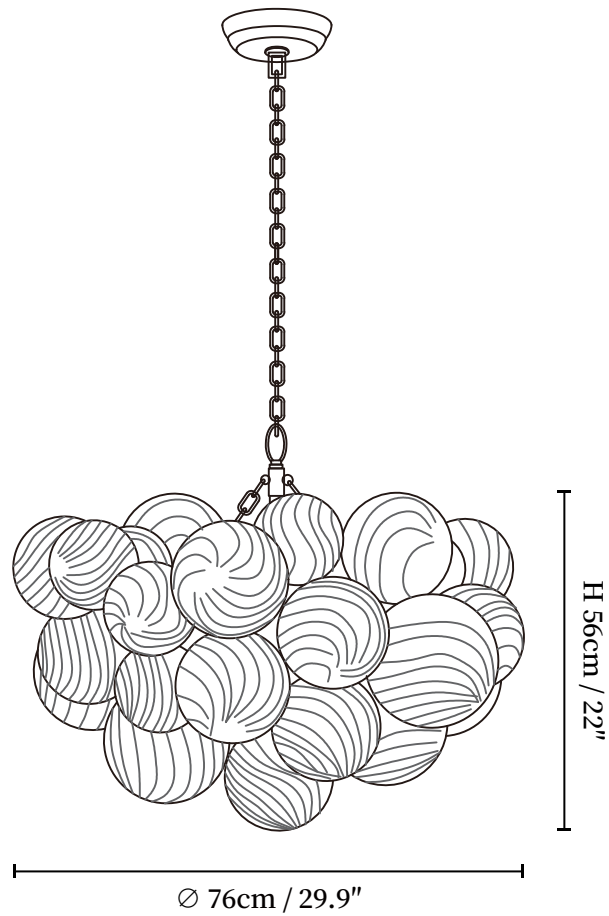

SPECIFICATION SHEET

SPECIFICATION DETAILS

*For custom options, consult factory for details

Fixture Dimensions	D 24.4" x H 17.3" (6-lights)
Light source	E14 (bulb not included)
Wattage	MAX 15W incandescent bulb or LED equivalent.
Voltage	AC 110-240V
Mounting	Hardwired.
Dimming	Compatible with dimmable bulbs (bulb not included)
Control method	Compatible with common wall switches(not included)
Finishes	Gold, Nickel.
Shade Details	Clear.
Material	Metal, Glass.
Hanging Length	Chain lengths range between 11.8", the length can be specified according to needs

SPECIFICATION SHEET

SPECIFICATION DETAILS

*For custom options, consult factory for details

Fixture Dimensions	D 29.9" x H 22" (10-lights)
Light source	E14 (bulb not included)
Wattage	MAX 15W incandescent bulb or LED equivalent.
Voltage	AC 110-240V
Mounting	Hardwired.
Dimming	Compatible with dimmable bulbs (bulb not included)
Control method	Compatible with common wall switches(not included)
Finishes	Gold, Nickel.
Shade Details	Clear.
Material	Metal, Glass.
Hanging Length	Chain lengths range between 11.8", the length can be specified according to needs

SPECIFICATION SHEET

SPECIFICATION DETAILS

*For custom options, consult factory for details

Fixture Dimensions	D 33.9" x H 26" (12-lights)
Light source	E14 (bulb not included)
Wattage	MAX 15W incandescent bulb or LED equivalent.
Voltage	AC 110-240V
Mounting	Hardwired.
Dimming	Compatible with dimmable bulbs (bulb not included)
Control method	Compatible with common wall switches(not included)
Finishes	Gold, Nickel.
Shade Details	Clear.
Material	Metal, Glass.
Hanging Length	Chain lengths range between 11.8", the length can be specified according to needs