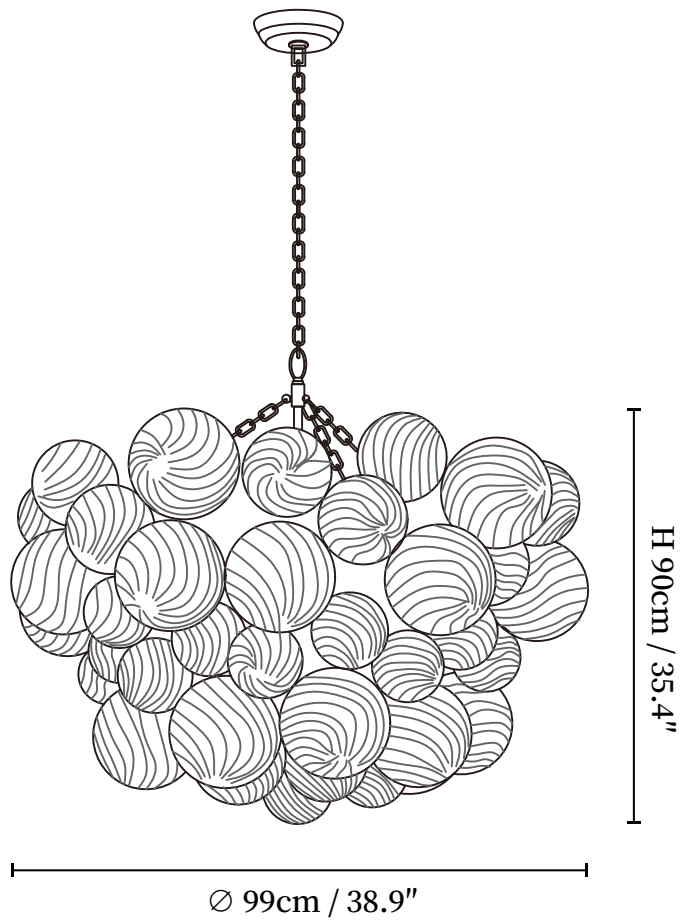

SPECIFICATION SHEET

SPECIFICATION DETAILS

*For custom options, consult factory for details

Fixture Dimensions	D 38.9" x H 35.4 (16-lights)
Light source	E14 (bulb not included)
Wattage	MAX 15W incandescent bulb or LED equivalent.
Voltage	AC 110-240V
Mounting	Hardwired.
Dimming	Compatible with dimmable bulbs (bulb not included)
Control method	Compatible with common wall switches(not included)
Finishes	Gold, Nickel.
Shade Details	Clear.
Material	Metal, Glass.
Hanging Length	Chain lengths range between 11.8", the length can be specified according to needs