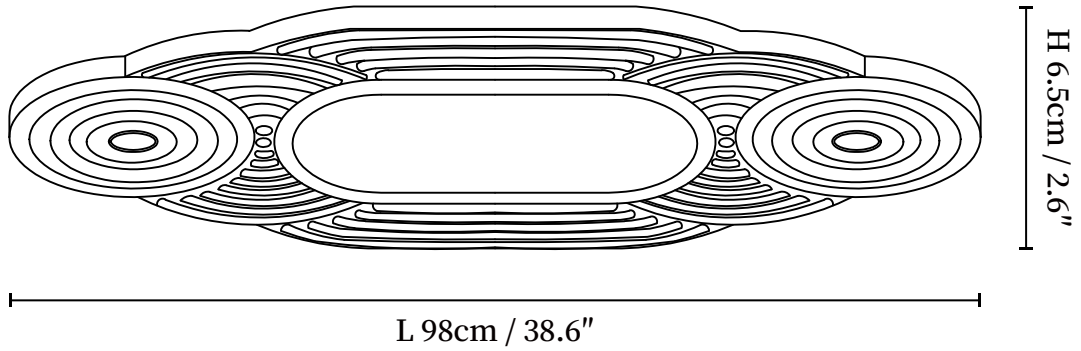

SPECIFICATION SHEET

SPECIFICATION DETAILS

*For custom options, consult factory for details

Fixture Dimensions	L 38.6" x W 18.9" x H 2.6"
Light source	Integrated LED
Wattage	~45W
Voltage	AC 110-240V
Dimming	Not supported
CRI(Ra)	90+CRI
Mounting	Hardwired.
LED Rated Life	30000 hours
Color Temperature	Warm Light (3000K), Neutral Light (4000K), Cool Light (6000K)
Control method	Compatible with common wall switches (not included)
Finishes	Wood Color, Walnut Color, Black.
Shade Details	White.
Material	Metal, Wood, Acrylic.