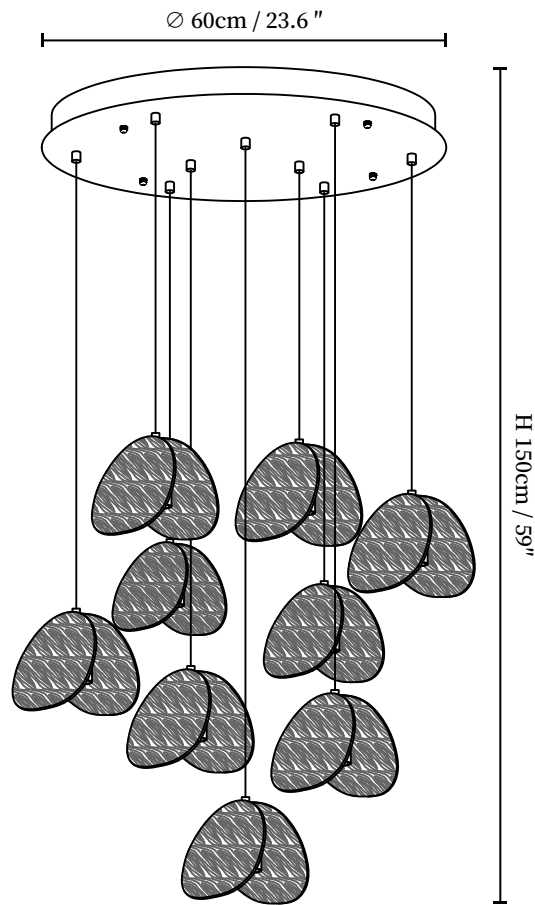

SPECIFICATION SHEET

SPECIFICATION DETAILS

*For custom options, consult factory for details

| | |
|---------------------------|----------------------------------------------------------------------------|
| Fixture Dimensions | L 27.6" x H 59" (5 Heads) |
| Light source | Integrated LED |
| Wattage | Total power ~5 watts |
| Voltage | AC 110-240V |
| Dimming | Not supported |
| CRI(Ra) | 90+CRI |
| Mounting | Hardwired. |
| LED Rated Life | 50000 hours |
| Color Temperature | Warm Light (3000K), Neutral Light (4000K), Cool Light (6000K) |
| Control method | Compatible with common wall switches(not included) |
| Finishes | Wood Color, Walnut Color, Black. |
| Shade Details | Wood Color, Walnut Color, Black. |
| Material | Metal, Wood, Acrylic. |
| Wire Length | The standard length of the cord is 59" (150 cm), the length is adjustable. |

SPECIFICATION SHEET

SPECIFICATION DETAILS

*For custom options, consult factory for details

| | |
|---------------------------|----------------------------------------------------------------------------|
| Fixture Dimensions | D 23.6" x H 59" (9 Heads) |
| Light source | Integrated LED |
| Wattage | Total power ~5 watts |
| Voltage | AC 110-240V |
| Dimming | Not supported |
| CRI(Ra) | 90+CRI |
| Mounting | Hardwired. |
| LED Rated Life | 50000 hours |
| Color Temperature | Warm Light (3000K), Neutral Light (4000K), Cool Light (6000K) |
| Control method | Compatible with common wall switches(not included) |
| Finishes | Wood Color, Walnut Color, Black. |
| Shade Details | Wood Color, Walnut Color, Black. |
| Material | Metal, Wood, Acrylic. |
| Wire Length | The standard length of the cord is 59" (150 cm), the length is adjustable. |