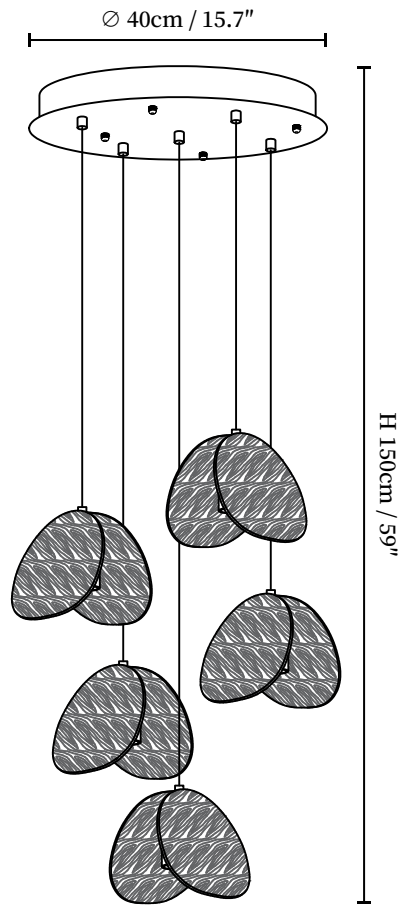

SPECIFICATION SHEET

SPECIFICATION DETAILS

*For custom options, consult factory for details

| | |
|---------------------------|----------------------------------------------------------------------------|
| Fixture Dimensions | L 19.7" x H 59" (3 heads) |
| Light source | Integrated LED |
| Wattage | Total power ~5 watts |
| Voltage | AC 110-240V |
| Dimming | Not supported |
| CRI(Ra) | 90+CRI |
| Mounting | Hardwired. |
| LED Rated Life | 50000 hours |
| Color Temperature | Warm Light (3000K), Neutral Light (4000K), Cool Light (6000K) |
| Control method | Compatible with common wall switches (not included) |
| Finishes | Wood Color, Walnut Color, Black. |
| Shade Details | Wood Color, Walnut Color, Black. |
| Material | Metal, Wood, Acrylic. |
| Wire Length | The standard length of the cord is 59" (150 cm), the length is adjustable. |

SPECIFICATION SHEET

SPECIFICATION DETAILS

*For custom options, consult factory for details

| | |
|---------------------------|----------------------------------------------------------------------------|
| Fixture Dimensions | D 15.7" x H 59" (5 Heads) |
| Light source | Integrated LED |
| Wattage | Total power ~5 watts |
| Voltage | AC 110-240V |
| Dimming | Not supported |
| CRI(Ra) | 90+CRI |
| Mounting | Hardwired. |
| LED Rated Life | 50000 hours |
| Color Temperature | Warm Light (3000K), Neutral Light (4000K), Cool Light (6000K) |
| Control method | Compatible with common wall switches (not included) |
| Finishes | Wood Color, Walnut Color, Black. |
| Shade Details | Wood Color, Walnut Color, Black. |
| Material | Metal, Wood, Acrylic. |
| Wire Length | The standard length of the cord is 59" (150 cm), the length is adjustable. |