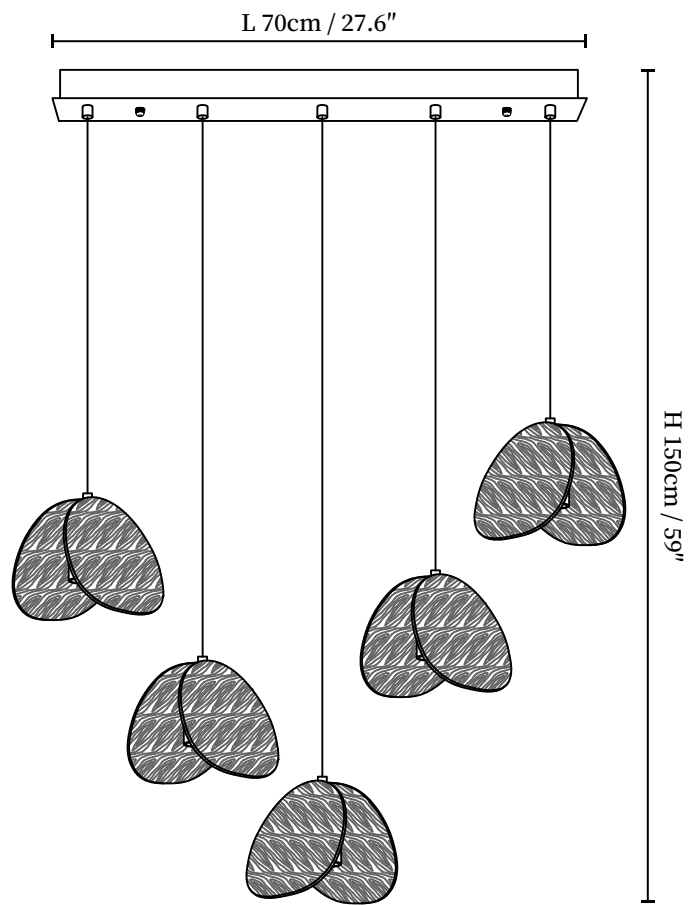

SPECIFICATION SHEET

SPECIFICATION DETAILS

*For custom options, consult factory for details

| | |
|---------------------------|----------------------------------------------------------------------------|
| Fixture Dimensions | D 15.7" x H 59" (5 Heads) |
| Light source | Integrated LED |
| Wattage | Total power ~5 watts |
| Voltage | AC 110-240V |
| Dimming | Not supported |
| CRI(Ra) | 90+CRI |
| Mounting | Hardwired. |
| LED Rated Life | 50000 hours |
| Color Temperature | Warm Light (3000K), Neutral Light (4000K), Cool Light (6000K) |
| Control method | Compatible with common wall switches (not included) |
| Finishes | Wood Color, Walnut Color, Black. |
| Shade Details | Wood Color, Walnut Color, Black. |
| Material | Metal, Wood, Acrylic. |
| Wire Length | The standard length of the cord is 59" (150 cm), the length is adjustable. |

SPECIFICATION SHEET

SPECIFICATION DETAILS

*For custom options, consult factory for details

| | |
|---------------------------|----------------------------------------------------------------------------|
| Fixture Dimensions | L 27.6" x H 59" (5 Heads) |
| Light source | Integrated LED |
| Wattage | Total power ~5 watts |
| Voltage | AC 110-240V |
| Dimming | Not supported |
| CRI(Ra) | 90+CRI |
| Mounting | Hardwired. |
| LED Rated Life | 50000 hours |
| Color Temperature | Warm Light (3000K), Neutral Light (4000K), Cool Light (6000K) |
| Control method | Compatible with common wall switches(not included) |
| Finishes | Wood Color, Walnut Color, Black. |
| Shade Details | Wood Color, Walnut Color, Black. |
| Material | Metal, Wood, Acrylic. |
| Wire Length | The standard length of the cord is 59" (150 cm), the length is adjustable. |