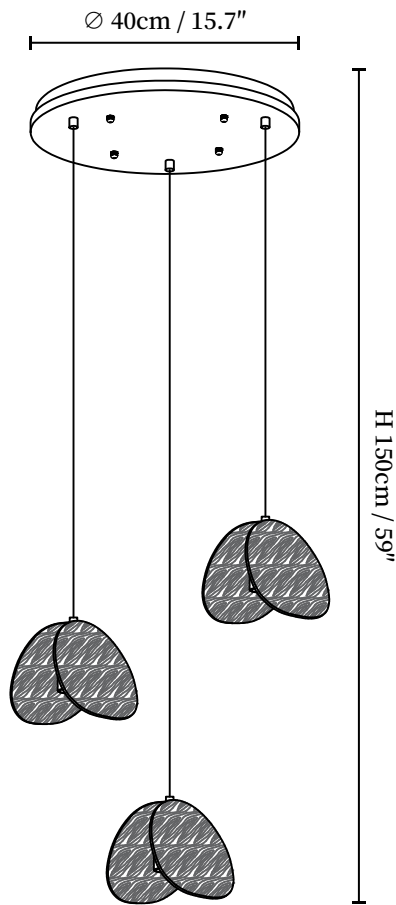

SPECIFICATION SHEET

SPECIFICATION DETAILS

*For custom options, consult factory for details

| | |
|---------------------------|----------------------------------------------------------------------------|
| Fixture Dimensions | D 6.7" x H 6.3" (1 head) |
| Light source | Integrated LED |
| Wattage | Total power ~5 watts |
| Voltage | AC 110-240V |
| Dimming | Not supported |
| CRI(Ra) | 90+CRI |
| Mounting | Hardwired. |
| LED Rated Life | 50000 hours |
| Color Temperature | Warm Light (3000K), Neutral Light (4000K), Cool Light (6000K) |
| Control method | Compatible with common wall switches(not included) |
| Finishes | Wood Color, Walnut Color, Black. |
| Shade Details | Wood Color, Walnut Color, Black. |
| Material | Metal, Wood, Acrylic. |
| Wire Length | The standard length of the cord is 59" (150 cm), the length is adjustable. |

SPECIFICATION SHEET

SPECIFICATION DETAILS

*For custom options, consult factory for details

| | |
|---------------------------|----------------------------------------------------------------------------|
| Fixture Dimensions | D 15.7" x H 59" (3 heads) |
| Light source | Integrated LED |
| Wattage | Total power ~5 watts |
| Voltage | AC 110-240V |
| Dimming | Not supported |
| CRI(Ra) | 90+CRI |
| Mounting | Hardwired. |
| LED Rated Life | 50000 hours |
| Color Temperature | Warm Light (3000K), Neutral Light (4000K), Cool Light (6000K) |
| Control method | Compatible with common wall switches(not included) |
| Finishes | Wood Color, Walnut Color, Black. |
| Shade Details | Wood Color, Walnut Color, Black. |
| Material | Metal, Wood, Acrylic. |
| Wire Length | The standard length of the cord is 59" (150 cm), the length is adjustable. |