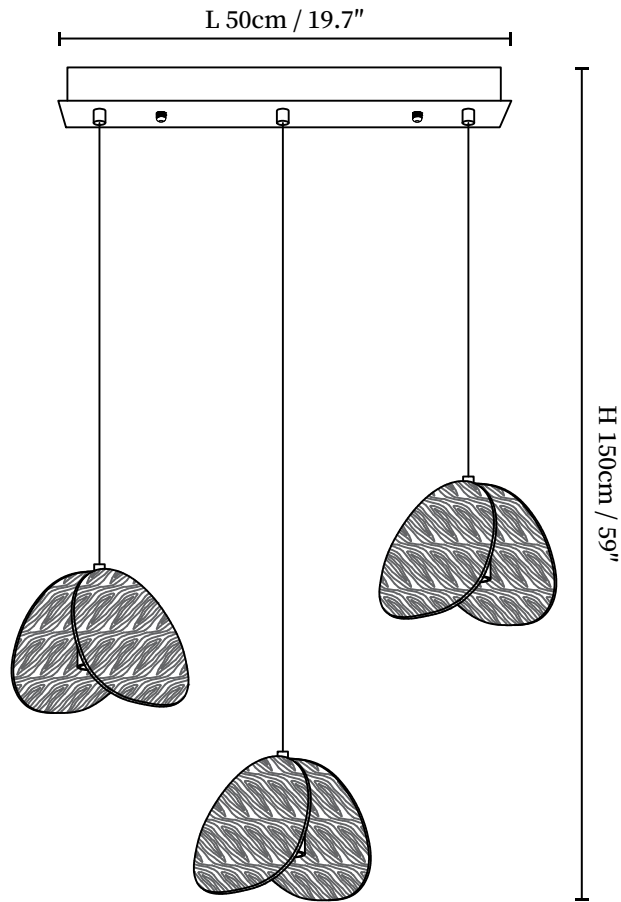

SPECIFICATION SHEET

SPECIFICATION DETAILS

*For custom options, consult factory for details

Fixture Dimensions	L 19.7" x H 59" (3 heads)
Light source	Integrated LED
Wattage	Total power ~5 watts
Voltage	AC 110-240V
Dimming	Not supported
CRI(Ra)	90+CRI
Mounting	Hardwired.
LED Rated Life	50000 hours
Color Temperature	Warm Light (3000K), Neutral Light (4000K), Cool Light (6000K)
Control method	Compatible with common wall switches (not included)
Finishes	Wood Color, Walnut Color, Black.
Shade Details	Wood Color, Walnut Color, Black.
Material	Metal, Wood, Acrylic.
Wire Length	The standard length of the cord is 59" (150 cm), the length is adjustable.