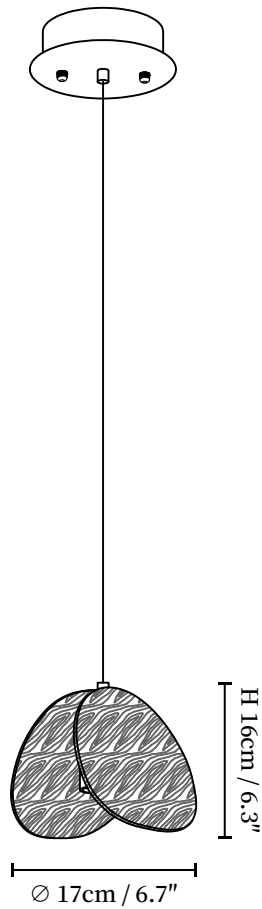

SPECIFICATION SHEET

SPECIFICATION DETAILS

*For custom options, consult factory for details

| | |
|---------------------------|----------------------------------------------------------------------------|
| Fixture Dimensions | D 6.7" x H 6.3" (1 head) |
| Light source | Integrated LED |
| Wattage | Total power ~5 watts |
| Voltage | AC 110-240V |
| Dimming | Not supported |
| CRI(Ra) | 90+CRI |
| Mounting | Hardwired. |
| LED Rated Life | 50000 hours |
| Color Temperature | Warm Light (3000K), Neutral Light (4000K), Cool Light (6000K) |
| Control method | Compatible with common wall switches(not included) |
| Finishes | Wood Color, Walnut Color, Black. |
| Shade Details | Wood Color, Walnut Color, Black. |
| Material | Metal, Wood, Acrylic. |
| Wire Length | The standard length of the cord is 59" (150 cm), the length is adjustable. |

SPECIFICATION SHEET

SPECIFICATION DETAILS

*For custom options, consult factory for details

| | |
|---------------------------|----------------------------------------------------------------------------|
| Fixture Dimensions | D 15.7" x H 59" (3 heads) |
| Light source | Integrated LED |
| Wattage | Total power ~5 watts |
| Voltage | AC 110-240V |
| Dimming | Not supported |
| CRI(Ra) | 90+CRI |
| Mounting | Hardwired. |
| LED Rated Life | 50000 hours |
| Color Temperature | Warm Light (3000K), Neutral Light (4000K), Cool Light (6000K) |
| Control method | Compatible with common wall switches(not included) |
| Finishes | Wood Color, Walnut Color, Black. |
| Shade Details | Wood Color, Walnut Color, Black. |
| Material | Metal, Wood, Acrylic. |
| Wire Length | The standard length of the cord is 59" (150 cm), the length is adjustable. |