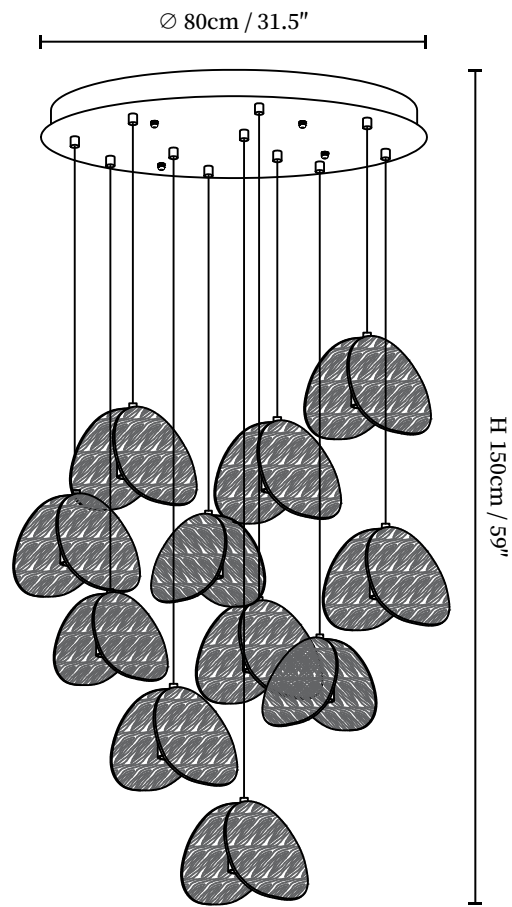

SPECIFICATION SHEET

SPECIFICATION DETAILS

*For custom options, consult factory for details

Fixture Dimensions	D 31.5" x H 59" (11 Heads)
Light source	Integrated LED
Wattage	Total power ~5 watts
Voltage	AC 110-240V
Dimming	Not supported
CRI(Ra)	90+CRI
Mounting	Hardwired.
LED Rated Life	50000 hours
Color Temperature	Warm Light (3000K), Neutral Light (4000K), Cool Light (6000K)
Control method	Compatible with common wall switches(not included)
Finishes	Wood Color, Walnut Color, Black.
Shade Details	Wood Color, Walnut Color, Black.
Material	Metal, Wood, Acrylic.
Wire Length	The standard length of the cord is 59" (150 cm), the length is adjustable.