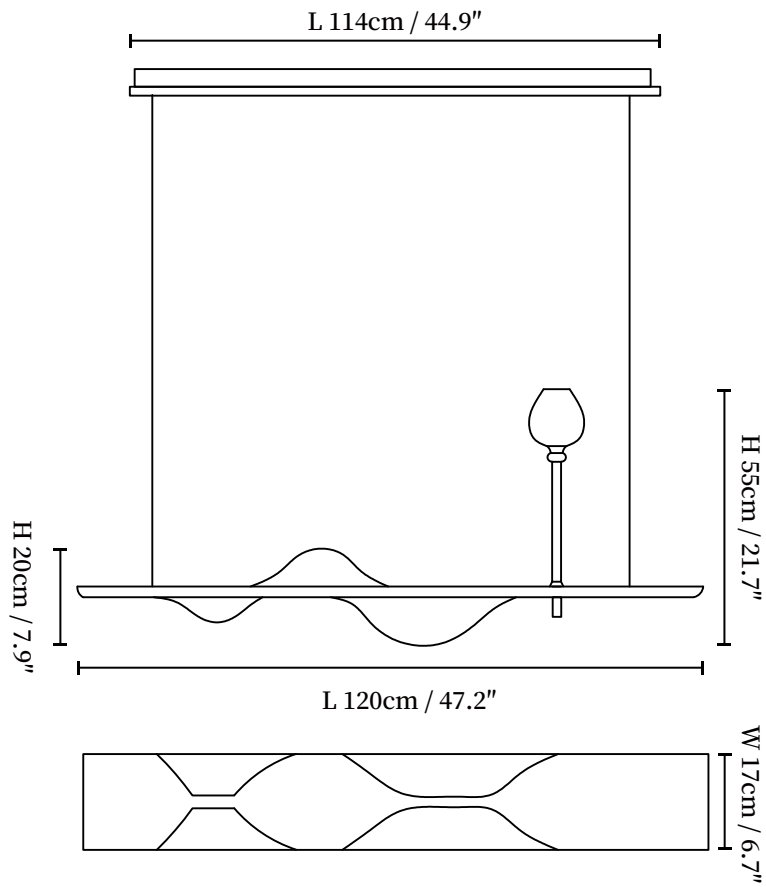

## SPECIFICATION DETAILS

\*For custom options, consult factory for details

<b>Fixture Dimensions</b>	L 44.9" x H 3.5" x H 1.8"
<b>Light source</b>	E26 or E27 and G4 (bulb not included)
<b>Wattage</b>	MAX 40W and 3w incandescent bulb or LED equivalent.
<b>Voltage</b>	AC 110-240V
<b>Mounting</b>	Hardwired.
<b>Dimming</b>	Compatible with dimmable bulbs (bulb not included)
<b>Control method</b>	Compatible with common wall switches (not included)
<b>Finishes</b>	Dark Wood Color, Light Wood Color, Black.
<b>Shade Details</b>	Smoke Grey.
<b>Material</b>	Metal, Wood, Glass.
<b>Wire Length</b>	The standard length of the suspended wire is 59 "(150 cm) and the length is adjustable.