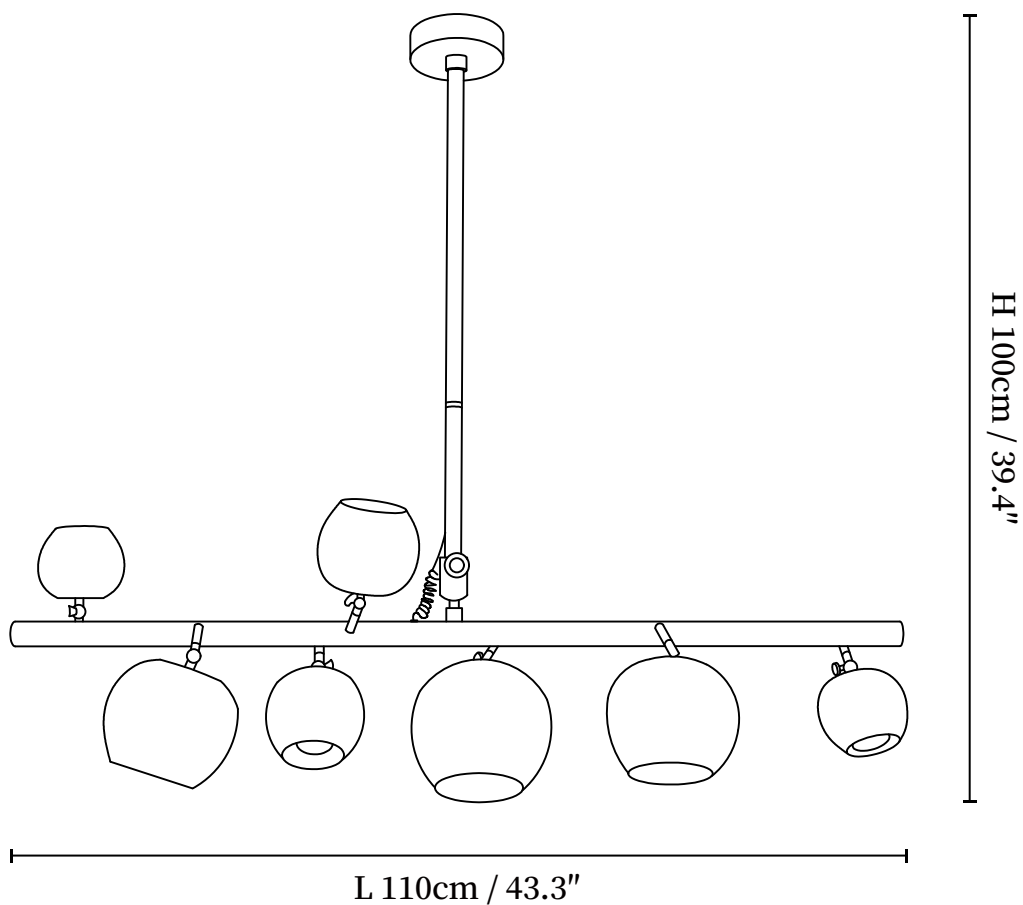

SPECIFICATION SHEET

SPECIFICATION DETAILS

*For custom options, consult factory for details

Fixture Dimensions	L 43.3 x H 39.4" (6 heads)
Light source	GU10 (bulb not included)
Wattage	MAX 10W incandescent bulb or LED equivalent.
Voltage	AC 110-240V
Mounting	Hardwired.
Dimming	Compatible with dimmable bulbs (bulb not included)
Control method	Compatible with common wall switches(not included)
Finishes	Wood Color, Walnut Color, Black.
Shade Details	Wood Color, Walnut Color.
Material	Metal, Iron, Wood.
Rod Length	Suspension rod is 11.8", and can be spliced as needed.