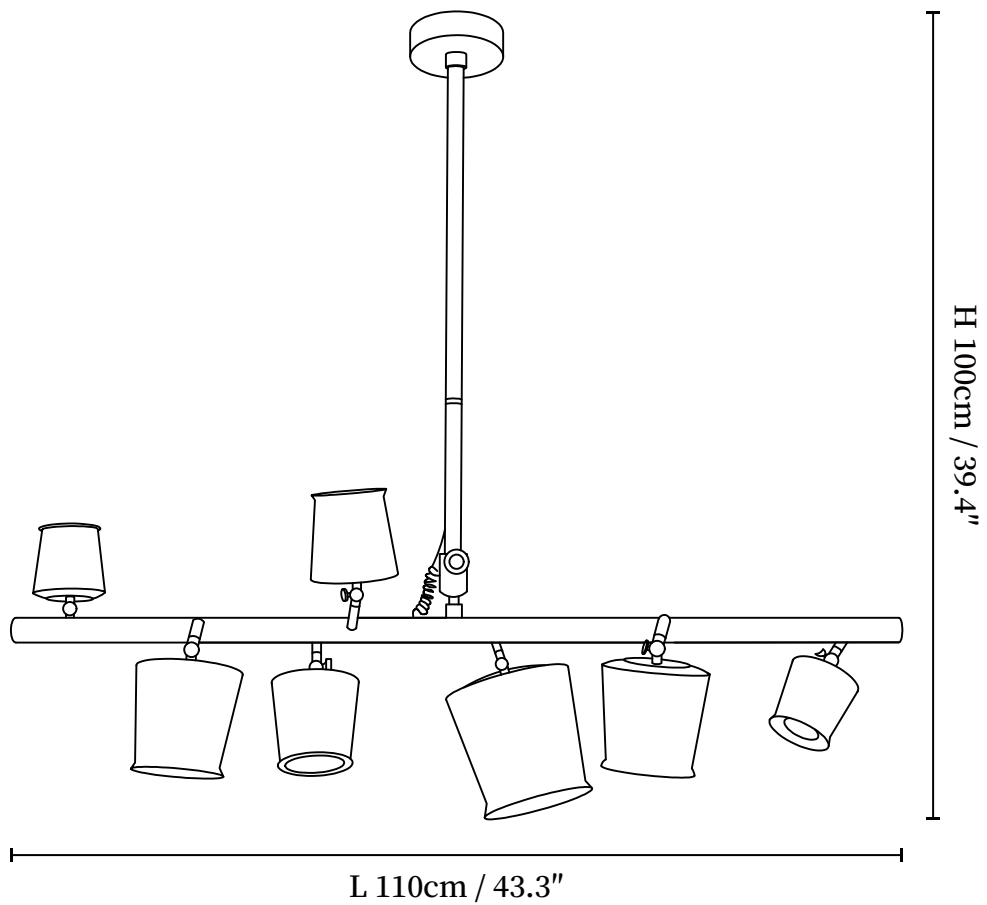

## SPECIFICATION DETAILS

\*For custom options, consult factory for details

<b>Fixture Dimensions</b>	L 27.6 x H 39.4" (5 heads)
<b>Light source</b>	GU10 (bulb not included)
<b>Wattage</b>	MAX 10W incandescent bulb or LED equivalent.
<b>Voltage</b>	AC 110-240V
<b>Mounting</b>	Hardwired.
<b>Dimming</b>	Compatible with dimmable bulbs (bulb not included)
<b>Control method</b>	Compatible with common wall switches(not included)
<b>Finishes</b>	Wood Color, Walnut Color, Black.
<b>Shade Details</b>	Wood Color, Walnut Color.
<b>Material</b>	Metal, Iron, Wood.
<b>Rod Length</b>	Suspension rod is 11.8", and can be spliced as needed.

## SPECIFICATION DETAILS

\*For custom options, consult factory for details

<b>Fixture Dimensions</b>	L 43.3 x H 39.4" (6 heads)
<b>Light source</b>	GU10 (bulb not included)
<b>Wattage</b>	MAX 10W incandescent bulb or LED equivalent.
<b>Voltage</b>	AC 110-240V
<b>Mounting</b>	Hardwired.
<b>Dimming</b>	Compatible with dimmable bulbs (bulb not included)
<b>Control method</b>	Compatible with common wall switches(not included)
<b>Finishes</b>	Wood Color, Walnut Color, Black.
<b>Shade Details</b>	Wood Color, Walnut Color.
<b>Material</b>	Metal, Iron, Wood.
<b>Rod Length</b>	Suspension rod is 11.8", and can be spliced as needed.

## SPECIFICATION DETAILS

\*For custom options, consult factory for details

<b>Fixture Dimensions</b>	L 27.6 x H 39.4" (5 heads)
<b>Light source</b>	GU10 (bulb not included)
<b>Wattage</b>	MAX 10W incandescent bulb or LED equivalent.
<b>Voltage</b>	AC 110-240V
<b>Mounting</b>	Hardwired.
<b>Dimming</b>	Compatible with dimmable bulbs (bulb not included)
<b>Control method</b>	Compatible with common wall switches (not included)
<b>Finishes</b>	Wood Color, Walnut Color, Black.
<b>Shade Details</b>	Wood Color, Walnut Color.
<b>Material</b>	Metal, Iron, Wood.
<b>Rod Length</b>	Suspension rod is 11.8", and can be spliced as needed.