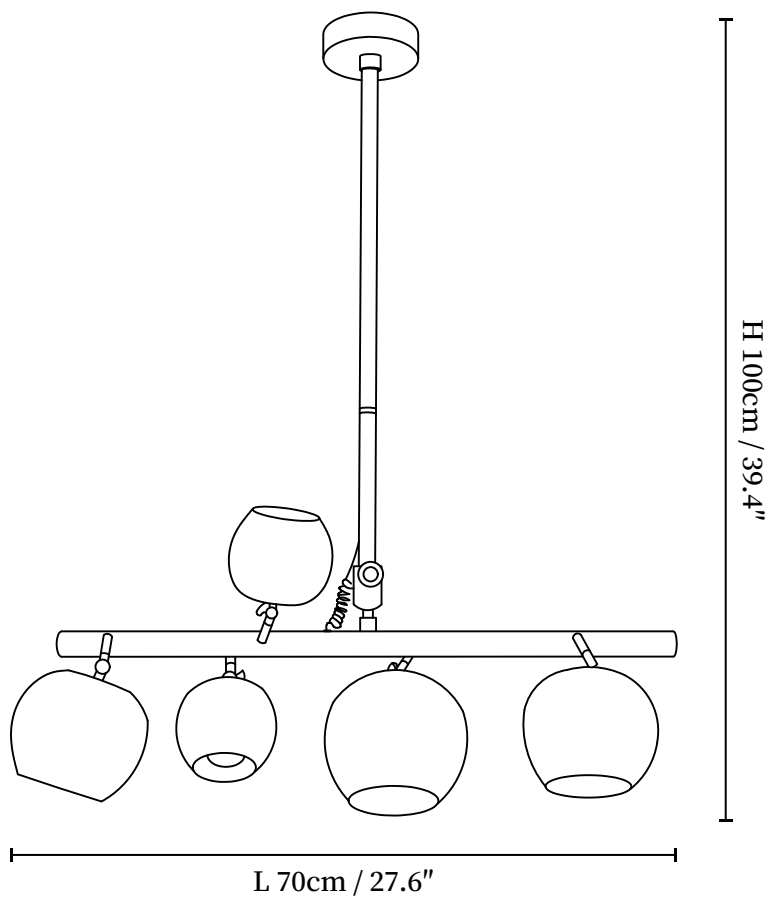

## SPECIFICATION DETAILS

\*For custom options, consult factory for details

<b>Fixture Dimensions</b>	L 27.6 x H 39.4" (5 heads)
<b>Light source</b>	GU10 (bulb not included)
<b>Wattage</b>	MAX 10W incandescent bulb or LED equivalent.
<b>Voltage</b>	AC 110-240V
<b>Mounting</b>	Hardwired.
<b>Dimming</b>	Compatible with dimmable bulbs (bulb not included)
<b>Control method</b>	Compatible with common wall switches(not included)
<b>Finishes</b>	Wood Color, Walnut Color, Black.
<b>Shade Details</b>	Wood Color, Walnut Color.
<b>Material</b>	Metal, Iron, Wood.
<b>Rod Length</b>	Suspension rod is 11.8", and can be spliced as needed.

## SPECIFICATION DETAILS

\*For custom options, consult factory for details

<b>Fixture Dimensions</b>	L 43.3 x H 39.4" (6 heads)
<b>Light source</b>	GU10 (bulb not included)
<b>Wattage</b>	MAX 10W incandescent bulb or LED equivalent.
<b>Voltage</b>	AC 110-240V
<b>Mounting</b>	Hardwired.
<b>Dimming</b>	Compatible with dimmable bulbs (bulb not included)
<b>Control method</b>	Compatible with common wall switches(not included)
<b>Finishes</b>	Wood Color, Walnut Color, Black.
<b>Shade Details</b>	Wood Color, Walnut Color.
<b>Material</b>	Metal, Iron, Wood.
<b>Rod Length</b>	Suspension rod is 11.8", and can be spliced as needed.

## SPECIFICATION DETAILS

\*For custom options, consult factory for details

<b>Fixture Dimensions</b>	L 27.6 x H 39.4" (5 heads)
<b>Light source</b>	GU10 (bulb not included)
<b>Wattage</b>	MAX 10W incandescent bulb or LED equivalent.
<b>Voltage</b>	AC 110-240V
<b>Mounting</b>	Hardwired.
<b>Dimming</b>	Compatible with dimmable bulbs (bulb not included)
<b>Control method</b>	Compatible with common wall switches (not included)
<b>Finishes</b>	Wood Color, Walnut Color, Black.
<b>Shade Details</b>	Wood Color, Walnut Color.
<b>Material</b>	Metal, Iron, Wood.
<b>Rod Length</b>	Suspension rod is 11.8", and can be spliced as needed.