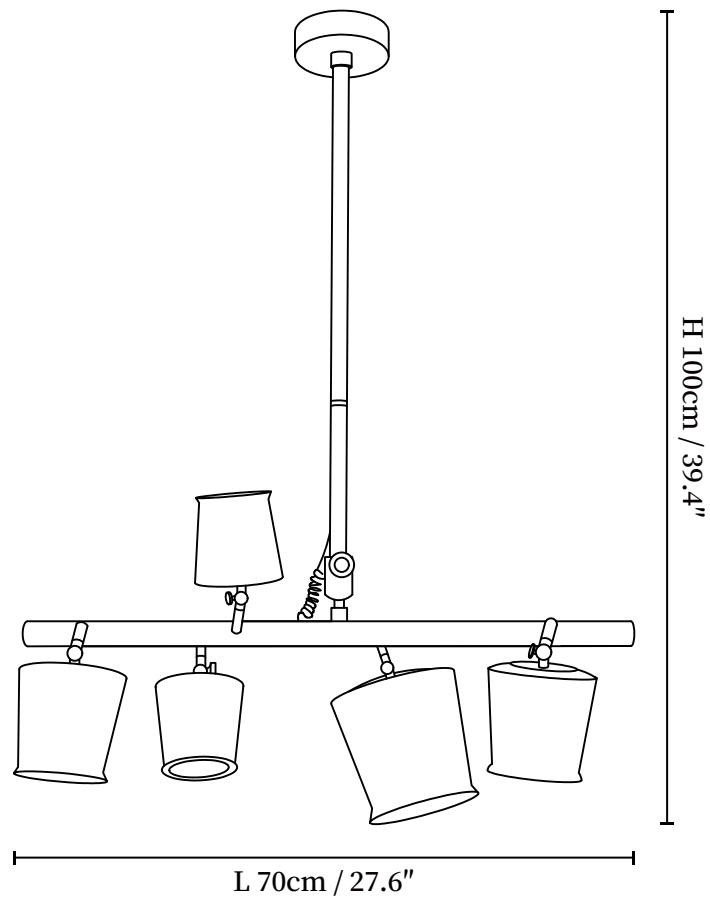

## SPECIFICATION DETAILS

\*For custom options, consult factory for details

<b>Fixture Dimensions</b>	L 27.6 x H 39.4" (5 heads)
<b>Light source</b>	GU10 (bulb not included)
<b>Wattage</b>	MAX 10W incandescent bulb or LED equivalent.
<b>Voltage</b>	AC 110-240V
<b>Mounting</b>	Hardwired.
<b>Dimming</b>	Compatible with dimmable bulbs (bulb not included)
<b>Control method</b>	Compatible with common wall switches(not included)
<b>Finishes</b>	Wood Color, Walnut Color, Black.
<b>Shade Details</b>	Wood Color, Walnut Color.
<b>Material</b>	Metal, Iron, Wood.
<b>Rod Length</b>	Suspension rod is 11.8", and can be spliced as needed.

## SPECIFICATION DETAILS

\*For custom options, consult factory for details

<b>Fixture Dimensions</b>	L 43.3 x H 39.4" (6 heads)
<b>Light source</b>	GU10 (bulb not included)
<b>Wattage</b>	MAX 10W incandescent bulb or LED equivalent.
<b>Voltage</b>	AC 110-240V
<b>Mounting</b>	Hardwired.
<b>Dimming</b>	Compatible with dimmable bulbs (bulb not included)
<b>Control method</b>	Compatible with common wall switches(not included)
<b>Finishes</b>	Wood Color, Walnut Color, Black.
<b>Shade Details</b>	Wood Color, Walnut Color.
<b>Material</b>	Metal, Iron, Wood.
<b>Rod Length</b>	Suspension rod is 11.8", and can be spliced as needed.

## SPECIFICATION DETAILS

\*For custom options, consult factory for details

<b>Fixture Dimensions</b>	L 27.6 x H 39.4" (5 heads)
<b>Light source</b>	GU10 (bulb not included)
<b>Wattage</b>	MAX 10W incandescent bulb or LED equivalent.
<b>Voltage</b>	AC 110-240V
<b>Mounting</b>	Hardwired.
<b>Dimming</b>	Compatible with dimmable bulbs (bulb not included)
<b>Control method</b>	Compatible with common wall switches (not included)
<b>Finishes</b>	Wood Color, Walnut Color, Black.
<b>Shade Details</b>	Wood Color, Walnut Color.
<b>Material</b>	Metal, Iron, Wood.
<b>Rod Length</b>	Suspension rod is 11.8", and can be spliced as needed.