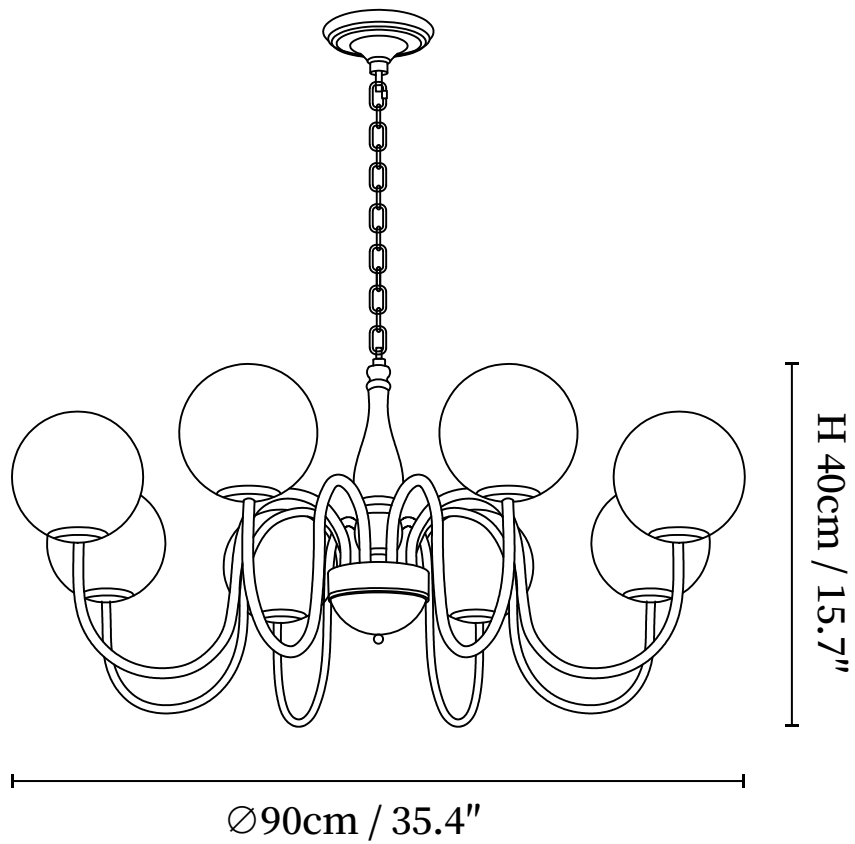

SPECIFICATION SHEET

SPECIFICATION DETAILS

*For custom options, consult factory for details

Fixture Dimensions	D 27.6" x H 15.7" (3heads)
Light source	E26 or E27 (bulb not included)
Wattage	MAX 40W incandescent bulb or LED equivalent.
Voltage	AC 110-240V
Mounting	Hardwired.
Dimming	Compatible with dimmable bulbs (bulb not included)
Control method	Compatible with common wall switches (not included)
Finishes	Reddish brown.
Shade Details	White.
Material	Metal, Glass.
Hanging Length	Chain lengths range between 19.7", the length can be specified according to needs

SPECIFICATION SHEET

SPECIFICATION DETAILS

*For custom options, consult factory for details

Fixture Dimensions	D 27.6" x H 15.7" (5heads)
Light source	E26 or E27 (bulb not included)
Wattage	MAX 40W incandescent bulb or LED equivalent.
Voltage	AC 110-240V
Mounting	Hardwired.
Dimming	Compatible with dimmable bulbs (bulb not included)
Control method	Compatible with common wall switches (not included)
Finishes	Reddish brown.
Shade Details	White.
Material	Metal, Glass.
Hanging Length	Chain lengths range between 19.7", the length can be specified according to needs

SPECIFICATION SHEET

SPECIFICATION DETAILS

*For custom options, consult factory for details

Fixture Dimensions	D 35.4" x H 15.7" (8heads)
Light source	E26 or E27 (bulb not included)
Wattage	MAX 40W incandescent bulb or LED equivalent.
Voltage	AC 110-240V
Mounting	Hardwired.
Dimming	Compatible with dimmable bulbs (bulb not included)
Control method	Compatible with common wall switches (not included)
Finishes	Reddish brown.
Shade Details	White.
Material	Metal, Glass.
Hanging Length	Chain lengths range between 19.7", the length can be specified according to needs