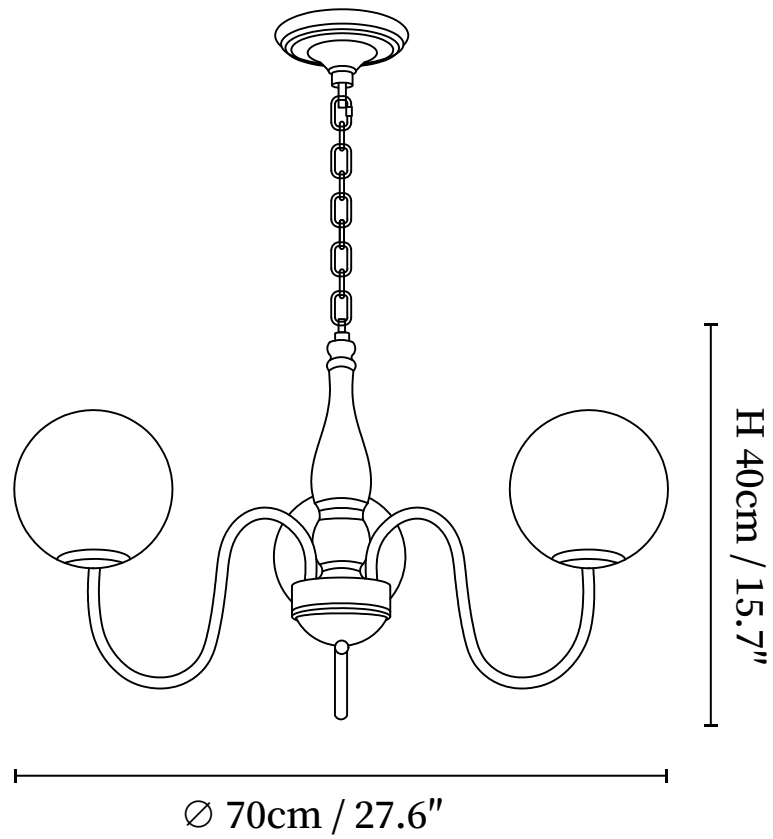

SPECIFICATION SHEET

SPECIFICATION DETAILS

*For custom options, consult factory for details

Fixture Dimensions	D 27.6" x H 15.7" (3heads)
Light source	E26 or E27 (bulb not included)
Wattage	MAX 40W incandescent bulb or LED equivalent.
Voltage	AC 110-240V
Mounting	Hardwired.
Dimming	Compatible with dimmable bulbs (bulb not included)
Control method	Compatible with common wall switches (not included)
Finishes	Reddish brown.
Shade Details	White.
Material	Metal, Glass.
Hanging Length	Chain lengths range between 19.7", the length can be specified according to needs

SPECIFICATION SHEET

SPECIFICATION DETAILS

*For custom options, consult factory for details

Fixture Dimensions	D 27.6" x H 15.7" (5heads)
Light source	E26 or E27 (bulb not included)
Wattage	MAX 40W incandescent bulb or LED equivalent.
Voltage	AC 110-240V
Mounting	Hardwired.
Dimming	Compatible with dimmable bulbs (bulb not included)
Control method	Compatible with common wall switches (not included)
Finishes	Reddish brown.
Shade Details	White.
Material	Metal, Glass.
Hanging Length	Chain lengths range between 19.7", the length can be specified according to needs

SPECIFICATION SHEET

SPECIFICATION DETAILS

*For custom options, consult factory for details

Fixture Dimensions	D 35.4" x H 15.7" (8heads)
Light source	E26 or E27 (bulb not included)
Wattage	MAX 40W incandescent bulb or LED equivalent.
Voltage	AC 110-240V
Mounting	Hardwired.
Dimming	Compatible with dimmable bulbs (bulb not included)
Control method	Compatible with common wall switches (not included)
Finishes	Reddish brown.
Shade Details	White.
Material	Metal, Glass.
Hanging Length	Chain lengths range between 19.7", the length can be specified according to needs