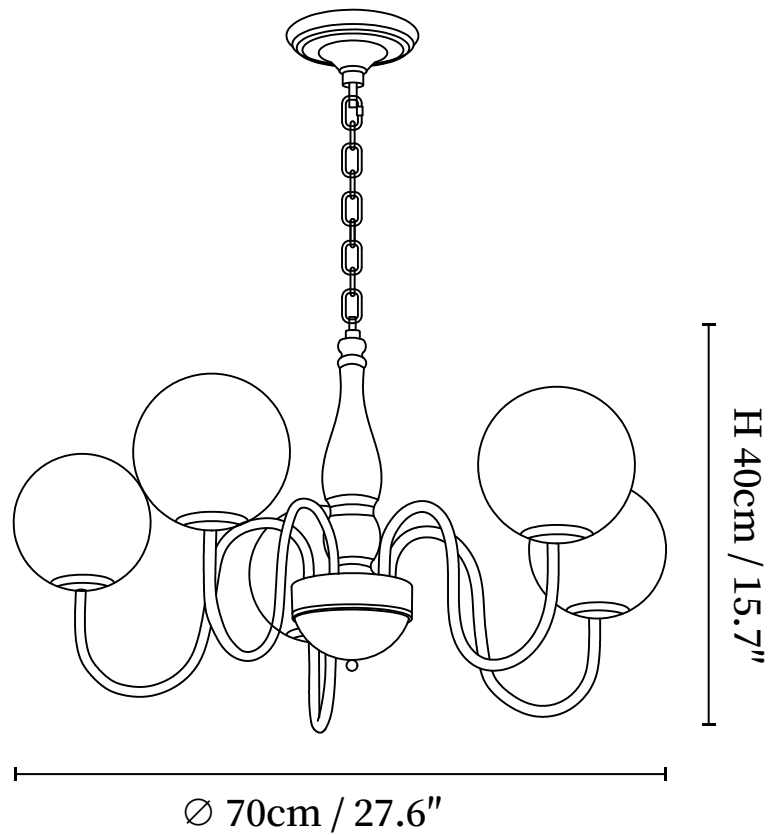

SPECIFICATION SHEET

SPECIFICATION DETAILS

*For custom options, consult factory for details

Fixture Dimensions	D 27.6" x H 15.7" (3heads)
Light source	E26 or E27 (bulb not included)
Wattage	MAX 40W incandescent bulb or LED equivalent.
Voltage	AC 110-240V
Mounting	Hardwired.
Dimming	Compatible with dimmable bulbs (bulb not included)
Control method	Compatible with common wall switches (not included)
Finishes	Reddish brown.
Shade Details	White.
Material	Metal, Glass.
Hanging Length	Chain lengths range between 19.7", the length can be specified according to needs

SPECIFICATION SHEET

SPECIFICATION DETAILS

*For custom options, consult factory for details

Fixture Dimensions	D 27.6" x H 15.7" (5heads)
Light source	E26 or E27 (bulb not included)
Wattage	MAX 40W incandescent bulb or LED equivalent.
Voltage	AC 110-240V
Mounting	Hardwired.
Dimming	Compatible with dimmable bulbs (bulb not included)
Control method	Compatible with common wall switches (not included)
Finishes	Reddish brown.
Shade Details	White.
Material	Metal, Glass.
Hanging Length	Chain lengths range between 19.7", the length can be specified according to needs

SPECIFICATION SHEET

SPECIFICATION DETAILS

*For custom options, consult factory for details

Fixture Dimensions	D 35.4" x H 15.7" (8heads)
Light source	E26 or E27 (bulb not included)
Wattage	MAX 40W incandescent bulb or LED equivalent.
Voltage	AC 110-240V
Mounting	Hardwired.
Dimming	Compatible with dimmable bulbs (bulb not included)
Control method	Compatible with common wall switches (not included)
Finishes	Reddish brown.
Shade Details	White.
Material	Metal, Glass.
Hanging Length	Chain lengths range between 19.7", the length can be specified according to needs