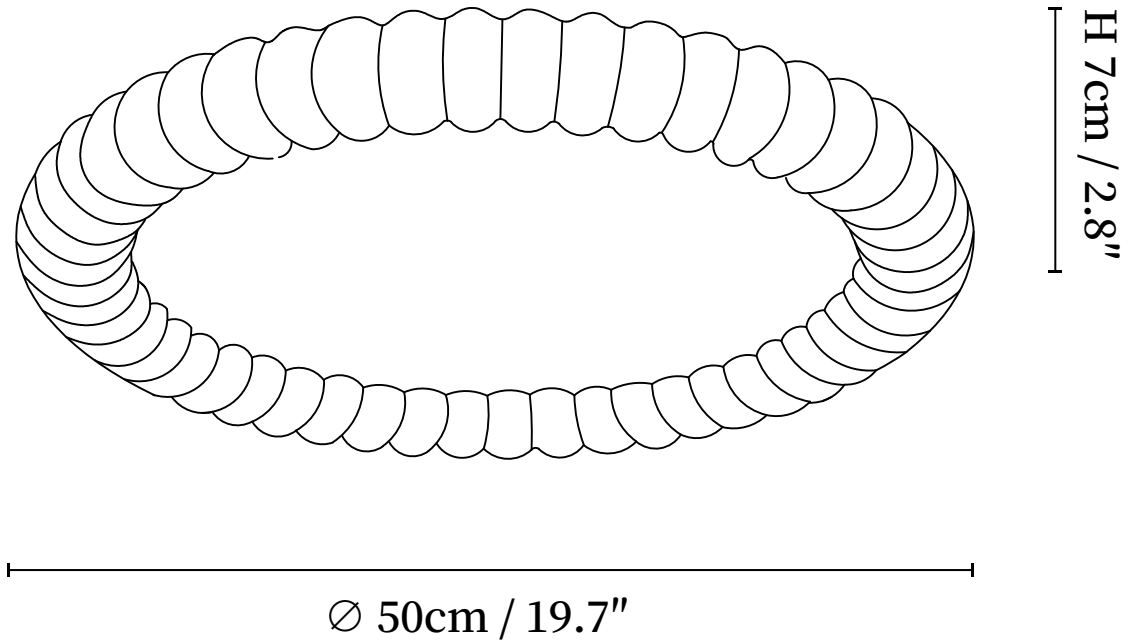

## SPECIFICATION DETAILS

\*For custom options, consult factory for details

<b>Fixture Dimensions</b>	D 19.7" x H 2.8"
<b>Light source</b>	Integrated LED
<b>Wattage</b>	~5W
<b>Voltage</b>	AC 110-240V
<b>Dimming</b>	Not supported
<b>CRI(Ra)</b>	90+CRI
<b>Mounting</b>	Hardwired.
<b>LED Rated Life</b>	30000 hours
<b>Color Temperature</b>	Warm Light (3000K), Neutral Light (4000K), Cool Light (6000K)
<b>Control method</b>	Compatible with common wall switches (not included)
<b>Finishes</b>	White, Orange, Black, Beige.
<b>Shade Details</b>	White.
<b>Material</b>	Metal, Resin, Acrylic.