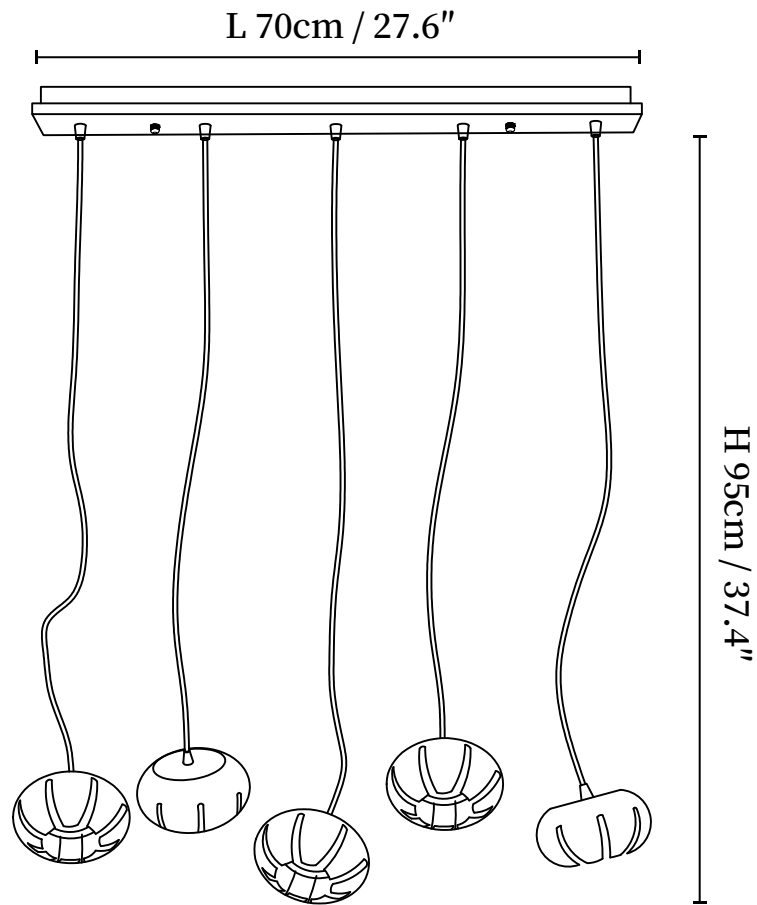

## SPECIFICATION DETAILS

\*For custom options, consult factory for details

<b>Fixture Dimensions</b>	L 27.6" x W 5.1" x H 37.4" (5 heads)
<b>Light source</b>	G4 (bulb not included)
<b>Wattage</b>	MAX 3W incandescent bulb or LED equivalent.
<b>Voltage</b>	AC 110-240V
<b>Mounting</b>	Hardwired.
<b>Dimming</b>	Compatible with dimmable bulbs (bulb not included)
<b>Control method</b>	Compatible with common wall switches(not included)
<b>Finishes</b>	Wood Color, Walnut Color.
<b>Shade Details</b>	Wood Color, Walnut Color.
<b>Material</b>	Metal, Marble, Wood.
<b>Rod Length</b>	37.4" hanging height rod, which can be lengthened as required.

## SPECIFICATION DETAILS

\*For custom options, consult factory for details

<b>Fixture Dimensions</b>	L 35.4" x W 5.1" x H 37.4" (7 heads)
<b>Light source</b>	G4 (bulb not included)
<b>Wattage</b>	MAX 3W incandescent bulb or LED equivalent.
<b>Voltage</b>	AC 110-240V
<b>Mounting</b>	Hardwired.
<b>Dimming</b>	Compatible with dimmable bulbs (bulb not included)
<b>Control method</b>	Compatible with common wall switches(not included)
<b>Finishes</b>	Wood Color, Walnut Color.
<b>Shade Details</b>	Wood Color, Walnut Color.
<b>Material</b>	Metal, Marble, Wood.
<b>Rod Length</b>	37.4" hanging height rod, which can be lengthened as required.

## SPECIFICATION DETAILS

\*For custom options, consult factory for details

<b>Fixture Dimensions</b>	L 43.3" x W 5.1" x H 37.4" (9 heads)
<b>Light source</b>	G4 (bulb not included)
<b>Wattage</b>	MAX 3W incandescent bulb or LED equivalent.
<b>Voltage</b>	AC 110-240V
<b>Mounting</b>	Hardwired.
<b>Dimming</b>	Compatible with dimmable bulbs (bulb not included)
<b>Control method</b>	Compatible with common wall switches (not included)
<b>Finishes</b>	Wood Color, Walnut Color.
<b>Shade Details</b>	Wood Color, Walnut Color.
<b>Material</b>	Metal, Marble, Wood.
<b>Rod Length</b>	37.4" hanging height rod, which can be lengthened as required.