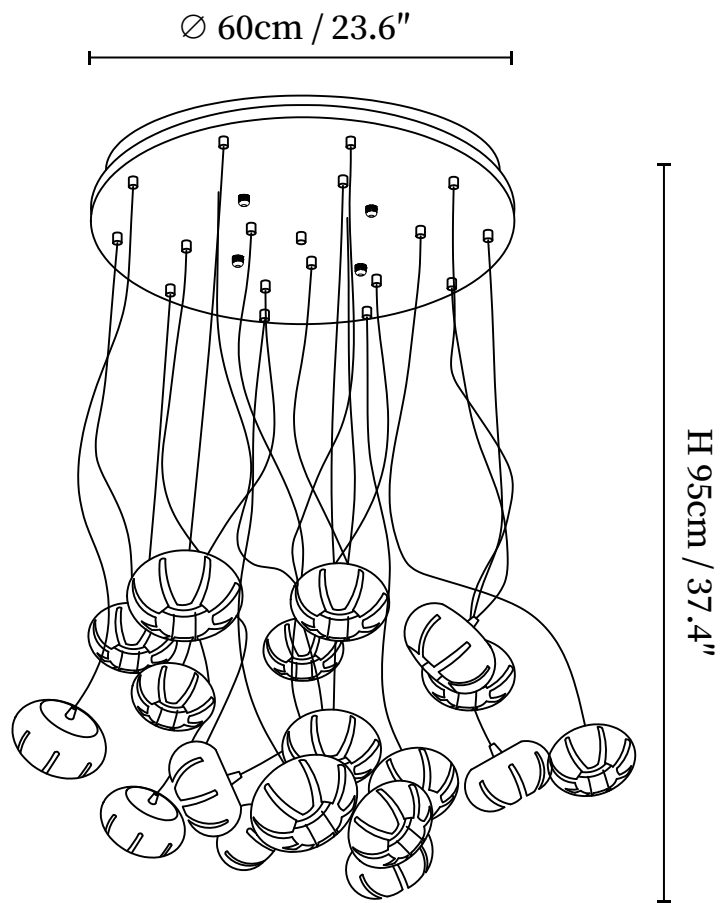

SPECIFICATION SHEET

SPECIFICATION DETAILS

*For custom options, consult factory for details

Fixture Dimensions	D 23.6" x H 37.4" (19 heads)
Light source	G4 (bulb not included)
Wattage	MAX 3W incandescent bulb or LED equivalent.
Voltage	AC 110-240V
Mounting	Hardwired.
Dimming	Compatible with dimmable bulbs (bulb not included)
Control method	Compatible with common wall switches (not included)
Finishes	Wood Color, Walnut Color.
Shade Details	Wood Color, Walnut Color.
Material	Metal, Marble, Wood.
Rod Length	37.4" hanging height rod, which can be lengthened as required.