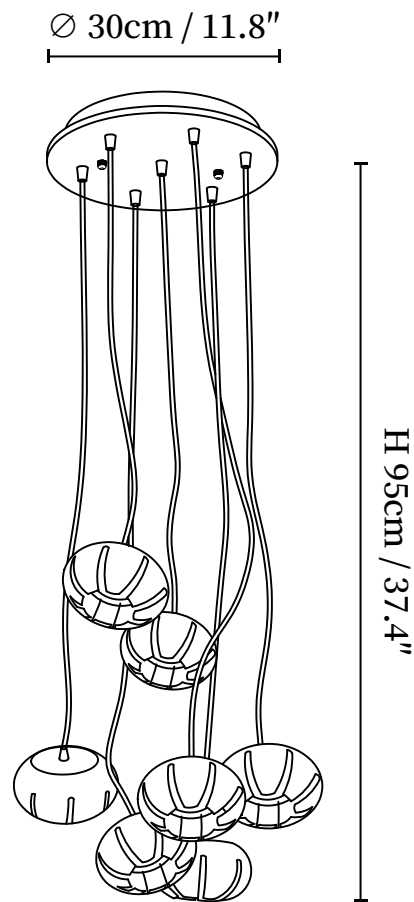

SPECIFICATION SHEET

SPECIFICATION DETAILS

*For custom options, consult factory for details

Fixture Dimensions	D 11.8" x H 37.4" (7 heads)
Light source	G4 (bulb not included)
Wattage	MAX 3W incandescent bulb or LED equivalent.
Voltage	AC 110-240V
Mounting	Hardwired.
Dimming	Compatible with dimmable bulbs (bulb not included)
Control method	Compatible with common wall switches (not included)
Finishes	Wood Color, Walnut Color.
Shade Details	Wood Color, Walnut Color.
Material	Metal, Marble, Wood.
Rod Length	37.4" hanging height rod, which can be lengthened as required.