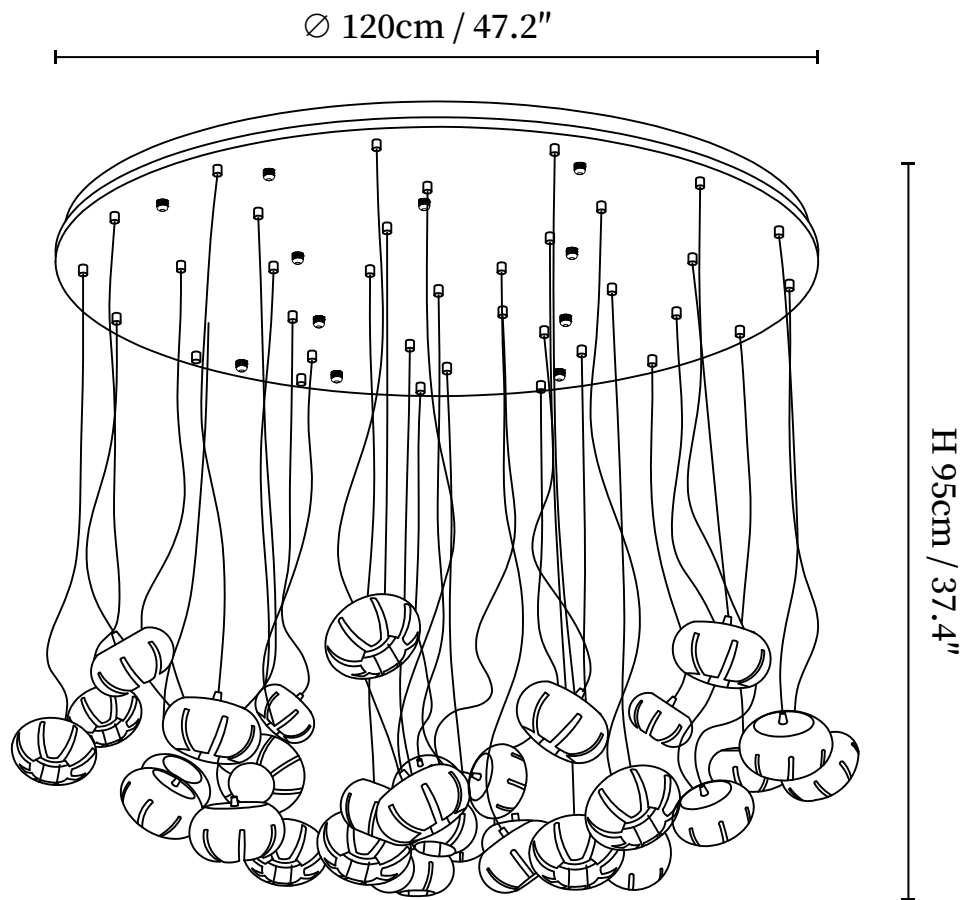

SPECIFICATION SHEET

SPECIFICATION DETAILS

*For custom options, consult factory for details

Fixture Dimensions	D 47.2" x H 37.4" (37 heads)
Light source	G4 (bulb not included)
Wattage	MAX 3W incandescent bulb or LED equivalent.
Voltage	AC 110-240V
Mounting	Hardwired.
Dimming	Compatible with dimmable bulbs (bulb not included)
Control method	Compatible with common wall switches (not included)
Finishes	Wood Color, Walnut Color.
Shade Details	Wood Color, Walnut Color.
Material	Metal, Marble, Wood.
Rod Length	37.4" hanging height rod, which can be lengthened as required.