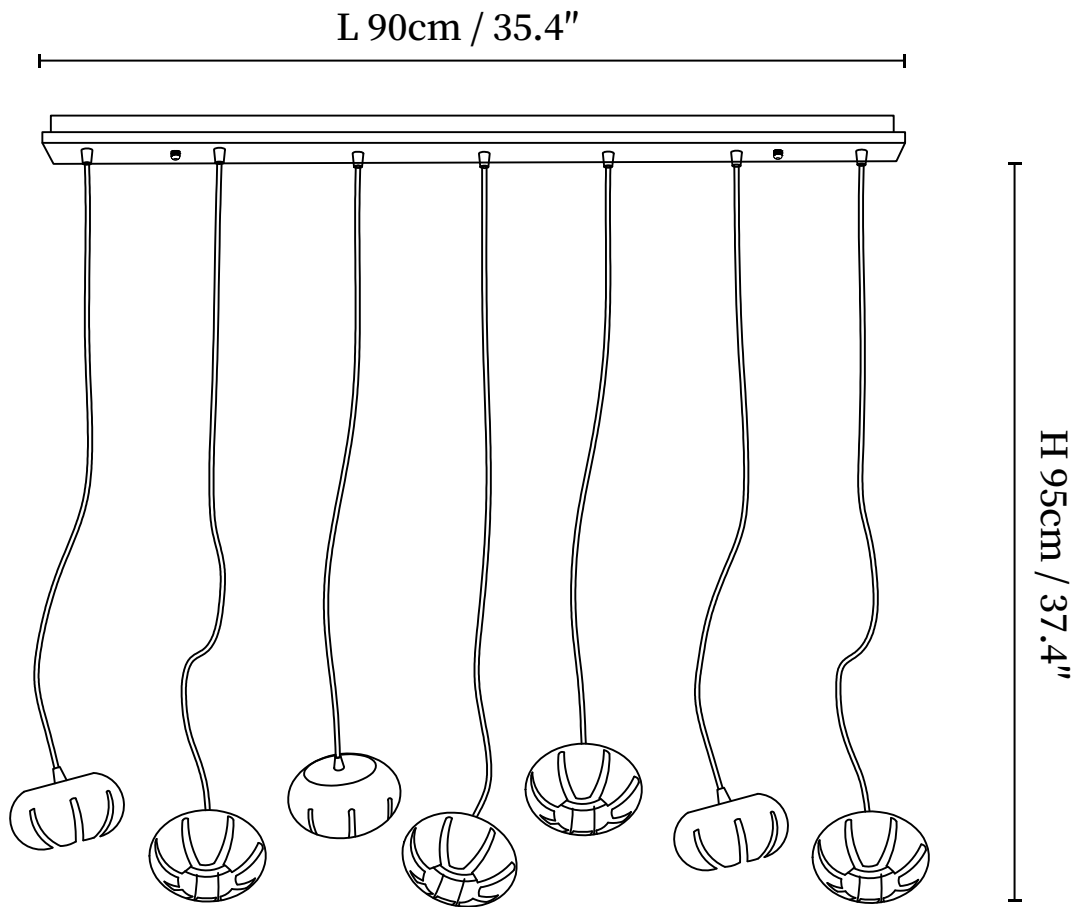

## SPECIFICATION DETAILS

\*For custom options, consult factory for details

<b>Fixture Dimensions</b>	L 27.6" x W 5.1" x H 37.4" (5 heads)
<b>Light source</b>	G4 (bulb not included)
<b>Wattage</b>	MAX 3W incandescent bulb or LED equivalent.
<b>Voltage</b>	AC 110-240V
<b>Mounting</b>	Hardwired.
<b>Dimming</b>	Compatible with dimmable bulbs (bulb not included)
<b>Control method</b>	Compatible with common wall switches(not included)
<b>Finishes</b>	Wood Color, Walnut Color.
<b>Shade Details</b>	Wood Color, Walnut Color.
<b>Material</b>	Metal, Marble, Wood.
<b>Rod Length</b>	37.4" hanging height rod, which can be lengthened as required.

## SPECIFICATION DETAILS

\*For custom options, consult factory for details

<b>Fixture Dimensions</b>	L 35.4" x W 5.1" x H 37.4" (7 heads)
<b>Light source</b>	G4 (bulb not included)
<b>Wattage</b>	MAX 3W incandescent bulb or LED equivalent.
<b>Voltage</b>	AC 110-240V
<b>Mounting</b>	Hardwired.
<b>Dimming</b>	Compatible with dimmable bulbs (bulb not included)
<b>Control method</b>	Compatible with common wall switches(not included)
<b>Finishes</b>	Wood Color, Walnut Color.
<b>Shade Details</b>	Wood Color, Walnut Color.
<b>Material</b>	Metal, Marble, Wood.
<b>Rod Length</b>	37.4" hanging height rod, which can be lengthened as required.

## SPECIFICATION DETAILS

\*For custom options, consult factory for details

<b>Fixture Dimensions</b>	L 43.3" x W 5.1" x H 37.4" (9 heads)
<b>Light source</b>	G4 (bulb not included)
<b>Wattage</b>	MAX 3W incandescent bulb or LED equivalent.
<b>Voltage</b>	AC 110-240V
<b>Mounting</b>	Hardwired.
<b>Dimming</b>	Compatible with dimmable bulbs (bulb not included)
<b>Control method</b>	Compatible with common wall switches (not included)
<b>Finishes</b>	Wood Color, Walnut Color.
<b>Shade Details</b>	Wood Color, Walnut Color.
<b>Material</b>	Metal, Marble, Wood.
<b>Rod Length</b>	37.4" hanging height rod, which can be lengthened as required.