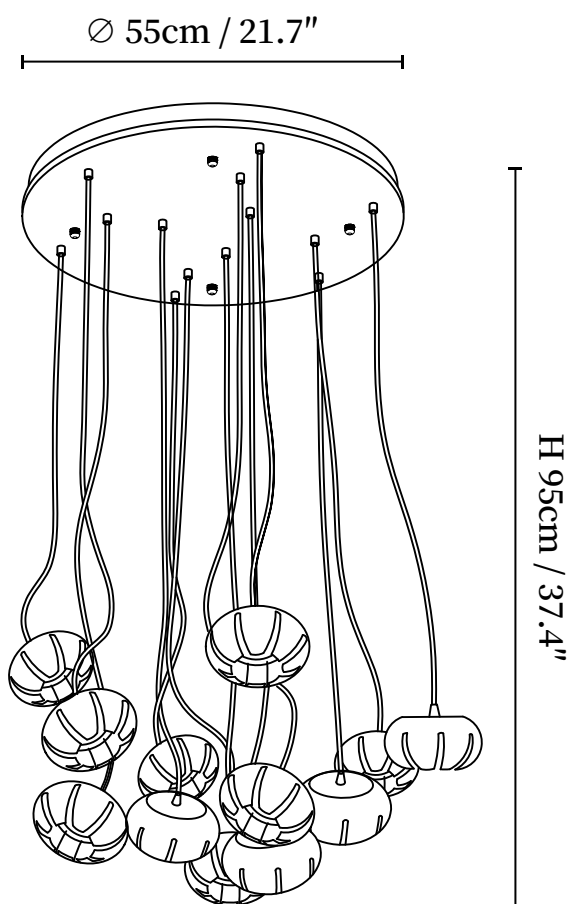

SPECIFICATION SHEET

SPECIFICATION DETAILS

*For custom options, consult factory for details

Fixture Dimensions	D 21.7" x H 37.4" (13 heads)
Light source	G4 (bulb not included)
Wattage	MAX 3W incandescent bulb or LED equivalent.
Voltage	AC 110-240V
Mounting	Hardwired.
Dimming	Compatible with dimmable bulbs (bulb not included)
Control method	Compatible with common wall switches (not included)
Finishes	Wood Color, Walnut Color.
Shade Details	Wood Color, Walnut Color.
Material	Metal, Marble, Wood.
Rod Length	37.4" hanging height rod, which can be lengthened as required.