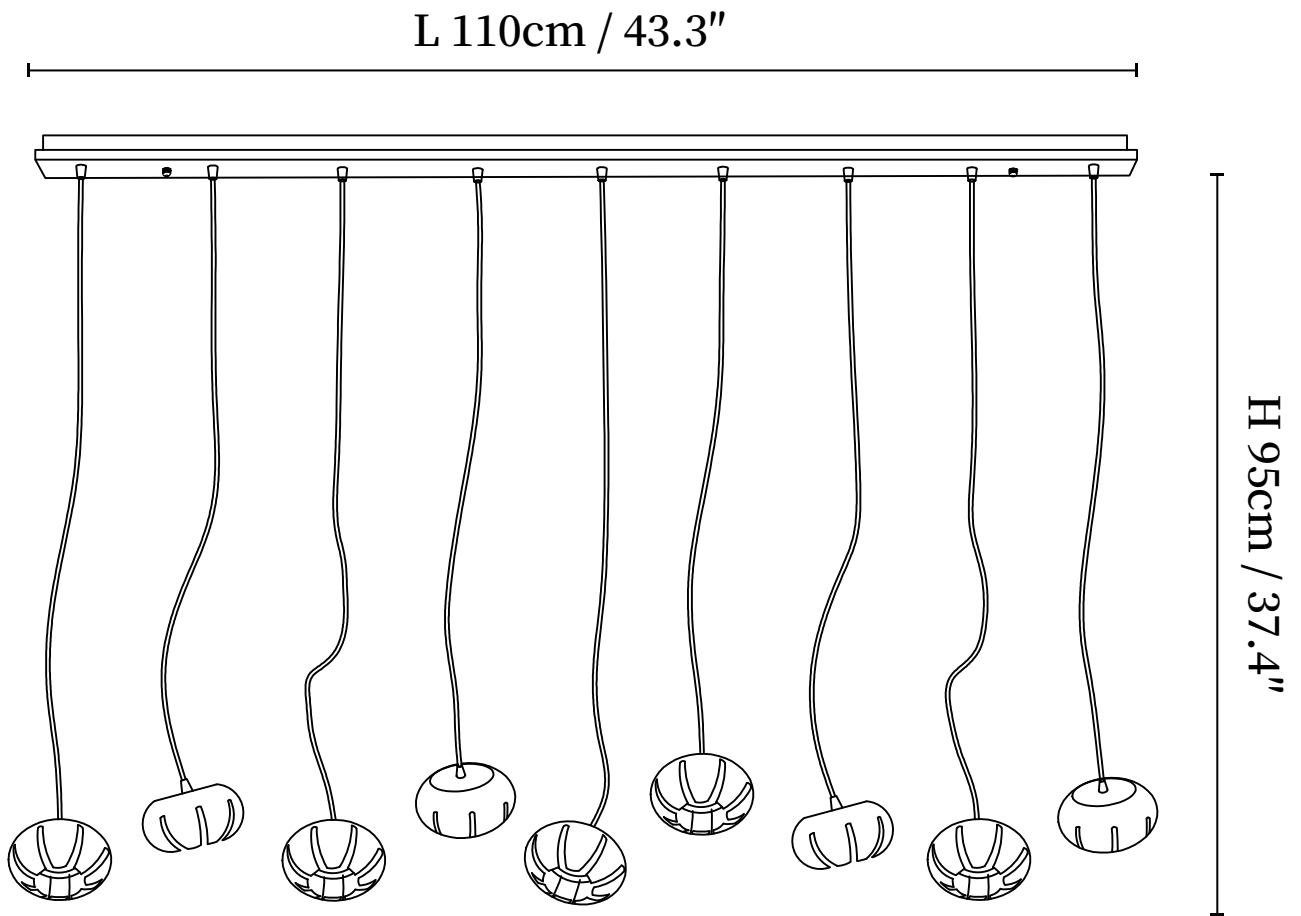

## SPECIFICATION DETAILS

\*For custom options, consult factory for details

<b>Fixture Dimensions</b>	L 27.6" x W 5.1" x H 37.4" (5 heads)
<b>Light source</b>	G4 (bulb not included)
<b>Wattage</b>	MAX 3W incandescent bulb or LED equivalent.
<b>Voltage</b>	AC 110-240V
<b>Mounting</b>	Hardwired.
<b>Dimming</b>	Compatible with dimmable bulbs (bulb not included)
<b>Control method</b>	Compatible with common wall switches(not included)
<b>Finishes</b>	Wood Color, Walnut Color.
<b>Shade Details</b>	Wood Color, Walnut Color.
<b>Material</b>	Metal, Marble, Wood.
<b>Rod Length</b>	37.4" hanging height rod, which can be lengthened as required.

## SPECIFICATION DETAILS

\*For custom options, consult factory for details

<b>Fixture Dimensions</b>	L 35.4" x W 5.1" x H 37.4" (7 heads)
<b>Light source</b>	G4 (bulb not included)
<b>Wattage</b>	MAX 3W incandescent bulb or LED equivalent.
<b>Voltage</b>	AC 110-240V
<b>Mounting</b>	Hardwired.
<b>Dimming</b>	Compatible with dimmable bulbs (bulb not included)
<b>Control method</b>	Compatible with common wall switches(not included)
<b>Finishes</b>	Wood Color, Walnut Color.
<b>Shade Details</b>	Wood Color, Walnut Color.
<b>Material</b>	Metal, Marble, Wood.
<b>Rod Length</b>	37.4" hanging height rod, which can be lengthened as required.

## SPECIFICATION DETAILS

\*For custom options, consult factory for details

<b>Fixture Dimensions</b>	L 43.3" x W 5.1" x H 37.4" (9 heads)
<b>Light source</b>	G4 (bulb not included)
<b>Wattage</b>	MAX 3W incandescent bulb or LED equivalent.
<b>Voltage</b>	AC 110-240V
<b>Mounting</b>	Hardwired.
<b>Dimming</b>	Compatible with dimmable bulbs (bulb not included)
<b>Control method</b>	Compatible with common wall switches (not included)
<b>Finishes</b>	Wood Color, Walnut Color.
<b>Shade Details</b>	Wood Color, Walnut Color.
<b>Material</b>	Metal, Marble, Wood.
<b>Rod Length</b>	37.4" hanging height rod, which can be lengthened as required.