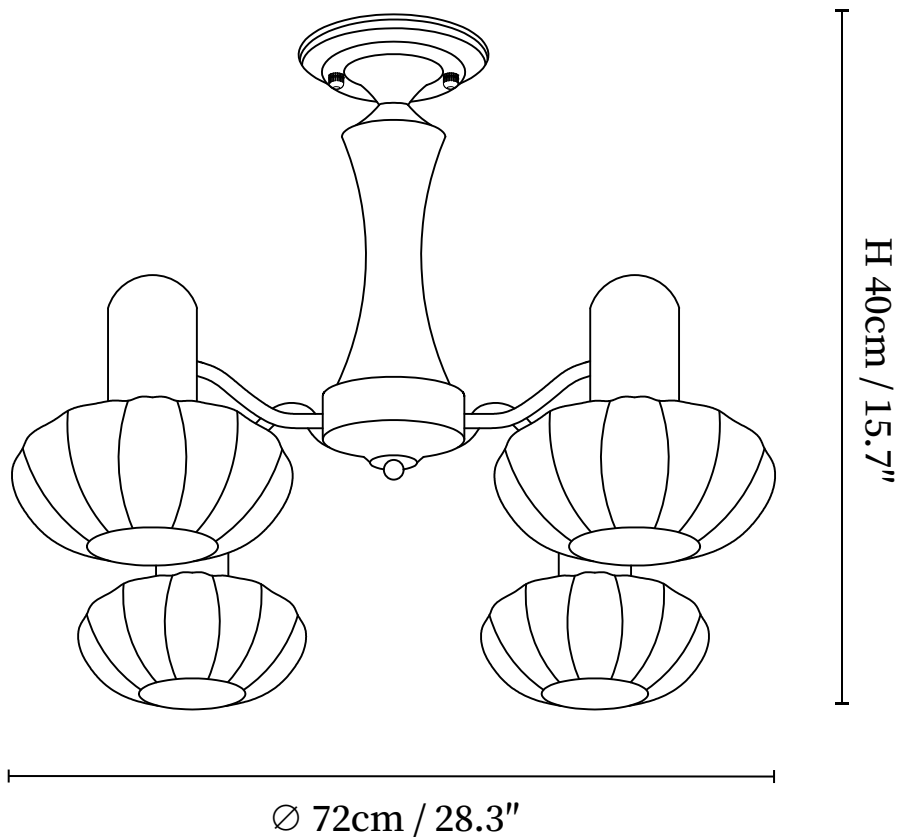

SPECIFICATION SHEET

SPECIFICATION DETAILS

*For custom options, consult factory for details

Fixture Dimensions	D 28.3" x H 15.7"
Light source	E26 or E27 (bulb not included)
Wattage	MAX 40W incandescent bulb or LED equivalent.
Voltage	AC 110-240V
Mounting	Hardwired.
Dimming	Compatible with dimmable bulbs (bulb not included)
Control method	Compatible with common wall switches(not included)
Finishes	Walnut Color, Gold.
Shade Details	White.
Material	Metal, Wood, Glass.

SPECIFICATION SHEET

SPECIFICATION DETAILS

*For custom options, consult factory for details

Fixture Dimensions	D 32.3" x H 15.7"
Light source	E26 or E27 (bulb not included)
Wattage	MAX 40W incandescent bulb or LED equivalent.
Voltage	AC 110-240V
Mounting	Hardwired.
Dimming	Compatible with dimmable bulbs (bulb not included)
Control method	Compatible with common wall switches (not included)
Finishes	Walnut Color, Gold.
Shade Details	White.
Material	Metal, Wood, Glass.

SPECIFICATION SHEET

SPECIFICATION DETAILS

*For custom options, consult factory for details

Fixture Dimensions	D 36.2" x H 15.7"
Light source	E26 or E27 (bulb not included)
Wattage	MAX 40W incandescent bulb or LED equivalent.
Voltage	AC 110-240V
Mounting	Hardwired.
Dimming	Compatible with dimmable bulbs (bulb not included)
Control method	Compatible with common wall switches (not included)
Finishes	Walnut Color, Gold.
Shade Details	White.
Material	Metal, Wood, Glass.