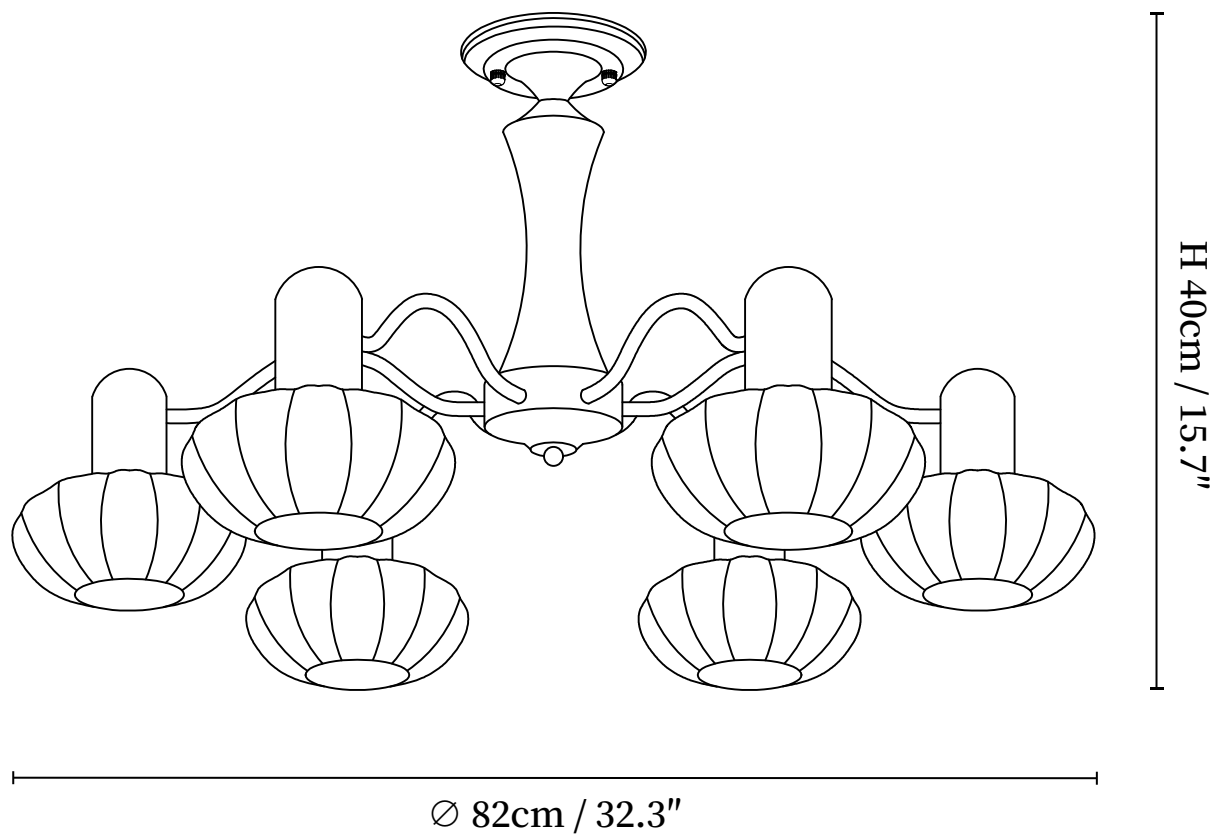

SPECIFICATION SHEET

SPECIFICATION DETAILS

*For custom options, consult factory for details

Fixture Dimensions	D 28.3" x H 15.7"
Light source	E26 or E27 (bulb not included)
Wattage	MAX 40W incandescent bulb or LED equivalent.
Voltage	AC 110-240V
Mounting	Hardwired.
Dimming	Compatible with dimmable bulbs (bulb not included)
Control method	Compatible with common wall switches(not included)
Finishes	Walnut Color, Gold.
Shade Details	White.
Material	Metal, Wood, Glass.

SPECIFICATION SHEET

SPECIFICATION DETAILS

*For custom options, consult factory for details

Fixture Dimensions	D 32.3" x H 15.7"
Light source	E26 or E27 (bulb not included)
Wattage	MAX 40W incandescent bulb or LED equivalent.
Voltage	AC 110-240V
Mounting	Hardwired.
Dimming	Compatible with dimmable bulbs (bulb not included)
Control method	Compatible with common wall switches (not included)
Finishes	Walnut Color, Gold.
Shade Details	White.
Material	Metal, Wood, Glass.

SPECIFICATION SHEET

SPECIFICATION DETAILS

*For custom options, consult factory for details

Fixture Dimensions	D 36.2" x H 15.7"
Light source	E26 or E27 (bulb not included)
Wattage	MAX 40W incandescent bulb or LED equivalent.
Voltage	AC 110-240V
Mounting	Hardwired.
Dimming	Compatible with dimmable bulbs (bulb not included)
Control method	Compatible with common wall switches (not included)
Finishes	Walnut Color, Gold.
Shade Details	White.
Material	Metal, Wood, Glass.