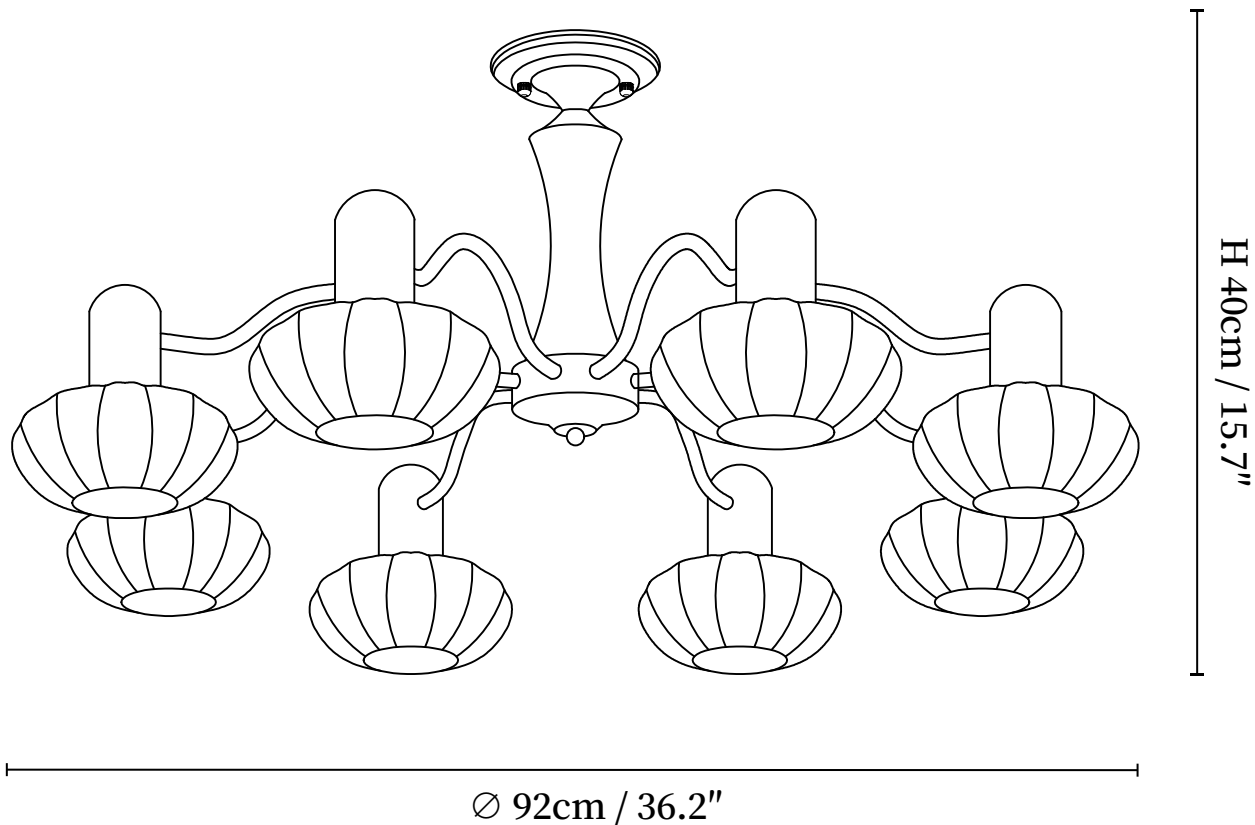

SPECIFICATION SHEET

SPECIFICATION DETAILS

*For custom options, consult factory for details

Fixture Dimensions	D 28.3" x H 15.7"
Light source	E26 or E27 (bulb not included)
Wattage	MAX 40W incandescent bulb or LED equivalent.
Voltage	AC 110-240V
Mounting	Hardwired.
Dimming	Compatible with dimmable bulbs (bulb not included)
Control method	Compatible with common wall switches(not included)
Finishes	Walnut Color, Gold.
Shade Details	White.
Material	Metal, Wood, Glass.

SPECIFICATION SHEET

SPECIFICATION DETAILS

*For custom options, consult factory for details

Fixture Dimensions	D 32.3" x H 15.7"
Light source	E26 or E27 (bulb not included)
Wattage	MAX 40W incandescent bulb or LED equivalent.
Voltage	AC 110-240V
Mounting	Hardwired.
Dimming	Compatible with dimmable bulbs (bulb not included)
Control method	Compatible with common wall switches (not included)
Finishes	Walnut Color, Gold.
Shade Details	White.
Material	Metal, Wood, Glass.

SPECIFICATION SHEET

SPECIFICATION DETAILS

*For custom options, consult factory for details

Fixture Dimensions	D 36.2" x H 15.7"
Light source	E26 or E27 (bulb not included)
Wattage	MAX 40W incandescent bulb or LED equivalent.
Voltage	AC 110-240V
Mounting	Hardwired.
Dimming	Compatible with dimmable bulbs (bulb not included)
Control method	Compatible with common wall switches (not included)
Finishes	Walnut Color, Gold.
Shade Details	White.
Material	Metal, Wood, Glass.