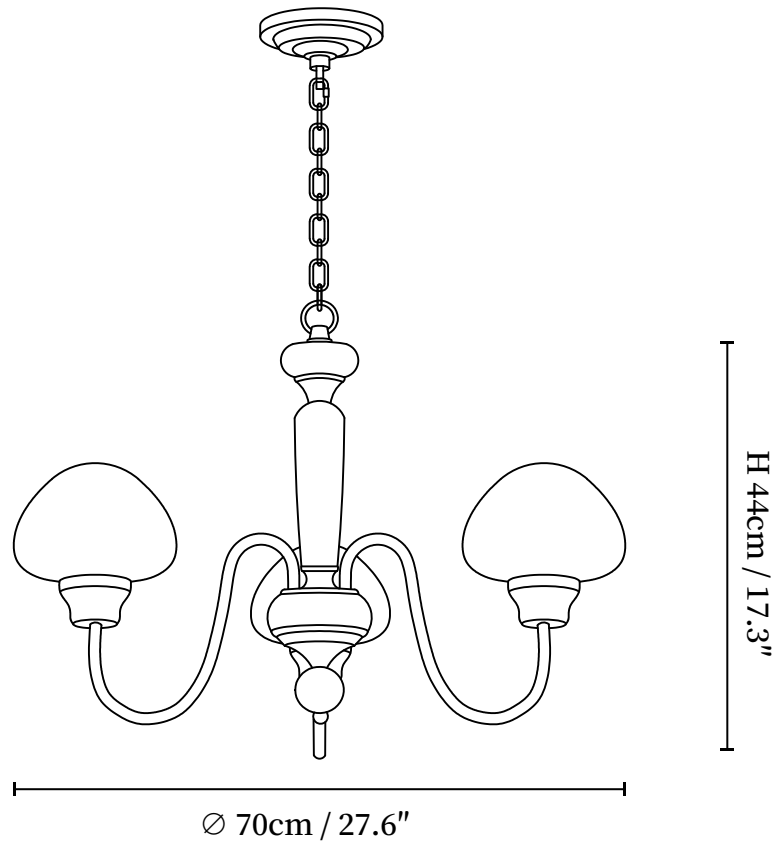

SPECIFICATION SHEET

SPECIFICATION DETAILS

*For custom options, consult factory for details

Fixture Dimensions	D 27.6" x H 17.3"
Light source	E26 or E27 (bulb not included)
Wattage	MAX 40W incandescent bulb or LED equivalent.
Voltage	AC 110-240V
Mounting	Hardwired.
Dimming	Compatible with dimmable bulbs (bulb not included)
Control method	Compatible with common wall switches (not included)
Finishes	Walnut Color, Gold.
Shade Details	White.
Material	Metal, Wood, Glass.
Hanging Length	Chain lengths range between 11.8", the length can be specified according to needs

SPECIFICATION SHEET

SPECIFICATION DETAILS

*For custom options, consult factory for details

Fixture Dimensions	D 33.5" x H 17.3"
Light source	E26 or E27 (bulb not included)
Wattage	MAX 40W incandescent bulb or LED equivalent.
Voltage	AC 110-240V
Mounting	Hardwired.
Dimming	Compatible with dimmable bulbs (bulb not included)
Control method	Compatible with common wall switches(not included)
Finishes	Walnut Color, Gold.
Shade Details	White.
Material	Metal, Wood, Glass.
Hanging Length	Chain lengths range between 11.8", the length can be specified according to needs

SPECIFICATION SHEET

SPECIFICATION DETAILS

*For custom options, consult factory for details

Fixture Dimensions	D 39.4" x H 17.3"
Light source	E26 or E27 (bulb not included)
Wattage	MAX 40W incandescent bulb or LED equivalent.
Voltage	AC 110-240V
Mounting	Hardwired.
Dimming	Compatible with dimmable bulbs (bulb not included)
Control method	Compatible with common wall switches(not included)
Finishes	Walnut Color, Gold.
Shade Details	White.
Material	Metal, Wood, Glass.
Hanging Length	Chain lengths range between 11.8", the length can be specified according to needs