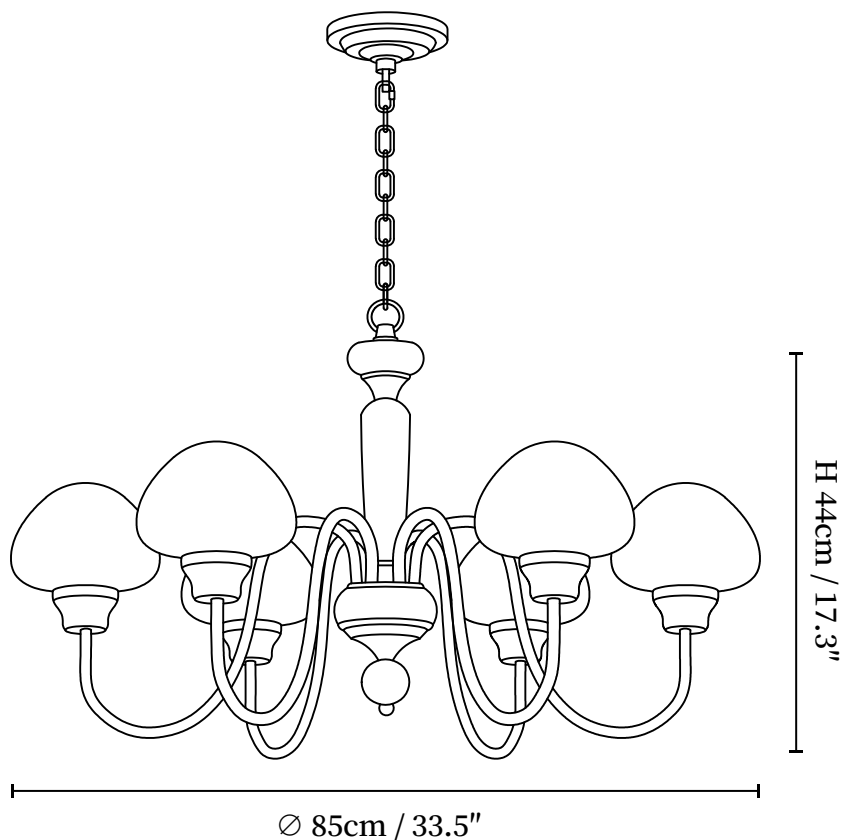

SPECIFICATION SHEET

SPECIFICATION DETAILS

*For custom options, consult factory for details

Fixture Dimensions	D 27.6" x H 17.3"
Light source	E26 or E27 (bulb not included)
Wattage	MAX 40W incandescent bulb or LED equivalent.
Voltage	AC 110-240V
Mounting	Hardwired.
Dimming	Compatible with dimmable bulbs (bulb not included)
Control method	Compatible with common wall switches (not included)
Finishes	Walnut Color, Gold.
Shade Details	White.
Material	Metal, Wood, Glass.
Hanging Length	Chain lengths range between 11.8", the length can be specified according to needs

SPECIFICATION SHEET

SPECIFICATION DETAILS

*For custom options, consult factory for details

Fixture Dimensions	D 33.5" x H 17.3"
Light source	E26 or E27 (bulb not included)
Wattage	MAX 40W incandescent bulb or LED equivalent.
Voltage	AC 110-240V
Mounting	Hardwired.
Dimming	Compatible with dimmable bulbs (bulb not included)
Control method	Compatible with common wall switches(not included)
Finishes	Walnut Color, Gold.
Shade Details	White.
Material	Metal, Wood, Glass.
Hanging Length	Chain lengths range between 11.8", the length can be specified according to needs

SPECIFICATION SHEET

SPECIFICATION DETAILS

*For custom options, consult factory for details

Fixture Dimensions	D 39.4" x H 17.3"
Light source	E26 or E27 (bulb not included)
Wattage	MAX 40W incandescent bulb or LED equivalent.
Voltage	AC 110-240V
Mounting	Hardwired.
Dimming	Compatible with dimmable bulbs (bulb not included)
Control method	Compatible with common wall switches(not included)
Finishes	Walnut Color, Gold.
Shade Details	White.
Material	Metal, Wood, Glass.
Hanging Length	Chain lengths range between 11.8", the length can be specified according to needs