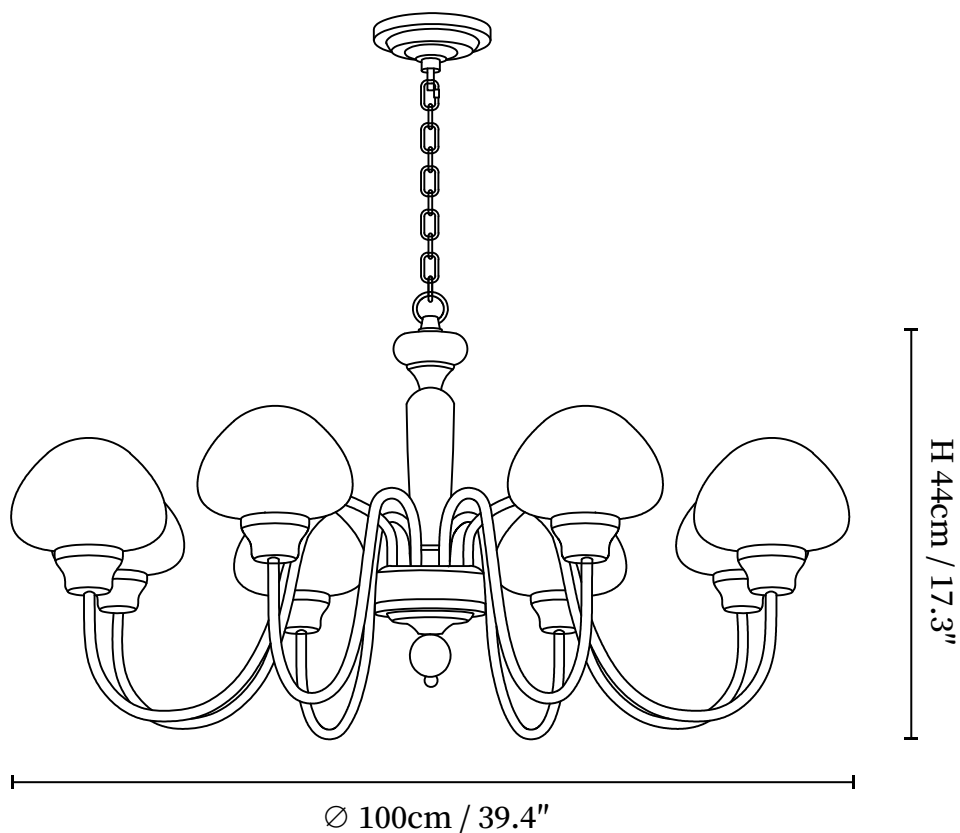

SPECIFICATION SHEET

SPECIFICATION DETAILS

*For custom options, consult factory for details

Fixture Dimensions	D 27.6" x H 17.3"
Light source	E26 or E27 (bulb not included)
Wattage	MAX 40W incandescent bulb or LED equivalent.
Voltage	AC 110-240V
Mounting	Hardwired.
Dimming	Compatible with dimmable bulbs (bulb not included)
Control method	Compatible with common wall switches (not included)
Finishes	Walnut Color, Gold.
Shade Details	White.
Material	Metal, Wood, Glass.
Hanging Length	Chain lengths range between 11.8", the length can be specified according to needs

SPECIFICATION SHEET

SPECIFICATION DETAILS

*For custom options, consult factory for details

Fixture Dimensions	D 33.5" x H 17.3"
Light source	E26 or E27 (bulb not included)
Wattage	MAX 40W incandescent bulb or LED equivalent.
Voltage	AC 110-240V
Mounting	Hardwired.
Dimming	Compatible with dimmable bulbs (bulb not included)
Control method	Compatible with common wall switches(not included)
Finishes	Walnut Color, Gold.
Shade Details	White.
Material	Metal, Wood, Glass.
Hanging Length	Chain lengths range between 11.8", the length can be specified according to needs

SPECIFICATION SHEET

SPECIFICATION DETAILS

*For custom options, consult factory for details

Fixture Dimensions	D 39.4" x H 17.3"
Light source	E26 or E27 (bulb not included)
Wattage	MAX 40W incandescent bulb or LED equivalent.
Voltage	AC 110-240V
Mounting	Hardwired.
Dimming	Compatible with dimmable bulbs (bulb not included)
Control method	Compatible with common wall switches(not included)
Finishes	Walnut Color, Gold.
Shade Details	White.
Material	Metal, Wood, Glass.
Hanging Length	Chain lengths range between 11.8", the length can be specified according to needs