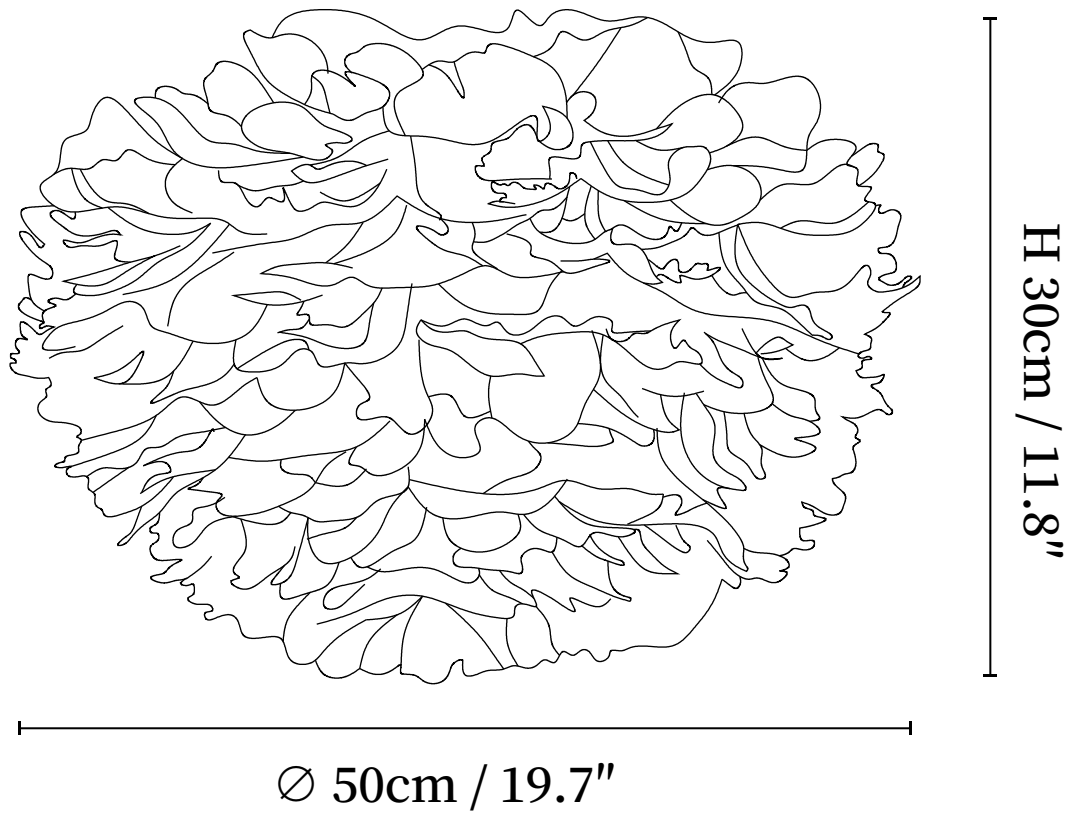

SPECIFICATION SHEET

SPECIFICATION DETAILS

*For custom options, consult factory for details

Fixture Dimensions	D 15.7" x H 9.8", D 19.7" x H 11.8"
Light source	E26 or E27 (bulb not included)
Wattage	MAX 40W incandescent bulb or LED equivalent.
Voltage	AC 110-240V
Mounting	Hardwired.
Dimming	Please purchase dimmable light bulbs separately.
Control method	Compatible with common wall switches (not included)
Finishes	White.
Shade Details	White, Pink.
Material	Metal, Feather.