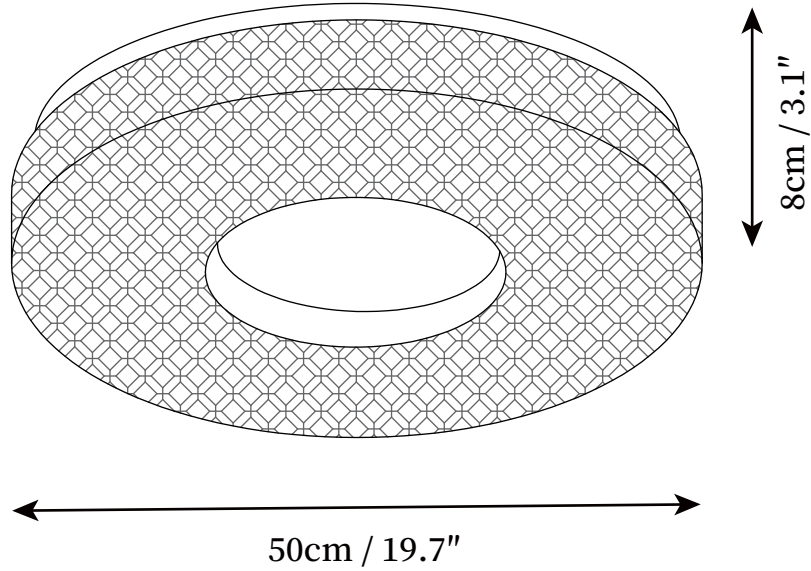

SPECIFICATION SHEET

SPECIFICATION DETAILS

*For custom options, consult factory for details

Fixture Dimensions	D 15.7" x H 3.1" D 19.7" x H 3.1"
Light source	Integrated LED
Wattage	~5W
Voltage	AC 110-240V
Dimming	Not supported
CRI(Ra)	90+CRI
Mounting	Hardwired.
LED Rated Life	30000 hours
Color Temperature	Warm Light (3000K), Neutral Light (4000K), Cool Light (6000K)
Control method	Compatible with common wall switches (not included)
Finishes	Walnut Color, Wood Color.
Shade Details	White.
Material	Metal, Acrylic, Wood.