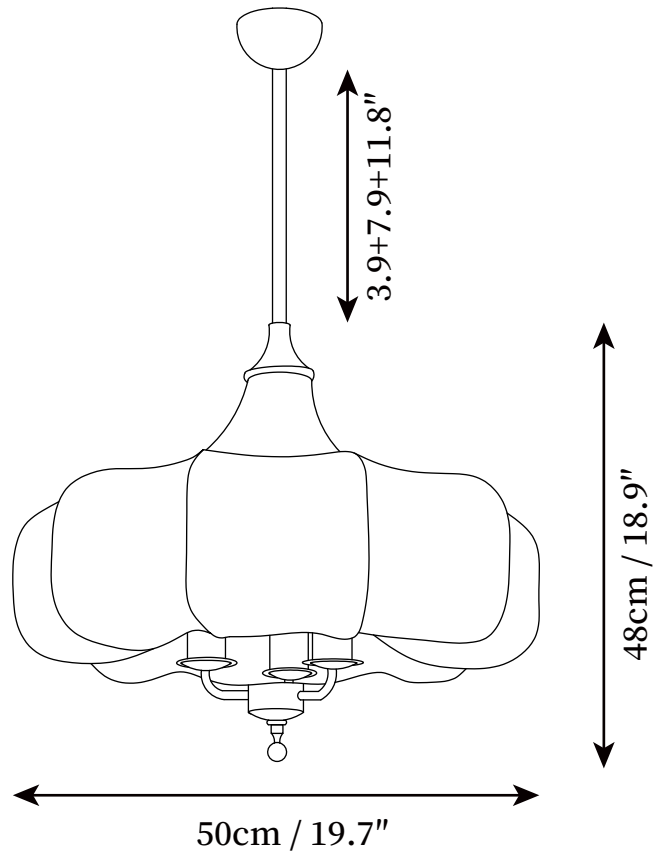

## SPECIFICATION DETAILS

\*For custom options, consult factory for details

<b>Fixture Dimensions</b>	D 19.7" x H 18.9"
<b>Light source</b>	E26 or E27 (bulb not included)
<b>Wattage</b>	MAX 40W incandescent bulb or LED equivalent.
<b>Voltage</b>	AC 110-240V
<b>Mounting</b>	Hardwired.
<b>Dimming</b>	Compatible with dimmable bulbs (bulb not included)
<b>Control method</b>	Compatible with common wall switches (not included)
<b>Finishes</b>	Gold, Walnut wood.
<b>Shade Details</b>	White.
<b>Material</b>	Metal, Fabric, Wood.
<b>Rod Length</b>	Suspension rod is 3.9"+7.9"+11.8", and can be spliced as needed.

## SPECIFICATION DETAILS

\*For custom options, consult factory for details

---

<b>Fixture Dimensions</b>	D 23.6" x H 19.7"
<b>Light source</b>	E26 or E27 (bulb not included)
<b>Wattage</b>	MAX 40W incandescent bulb or LED equivalent.
<b>Voltage</b>	AC 110-240V
<b>Mounting</b>	Hardwired.
<b>Dimming</b>	Compatible with dimmable bulbs (bulb not included)
<b>Control method</b>	Compatible with common wall switches(not included)
<b>Finishes</b>	Gold, Walnut wood.
<b>Shade Details</b>	White.
<b>Material</b>	Metal, Fabric, Wood.
<b>Rod Length</b>	Suspension rod is 3.9"+7.9"+11.8", and can be spliced as needed.