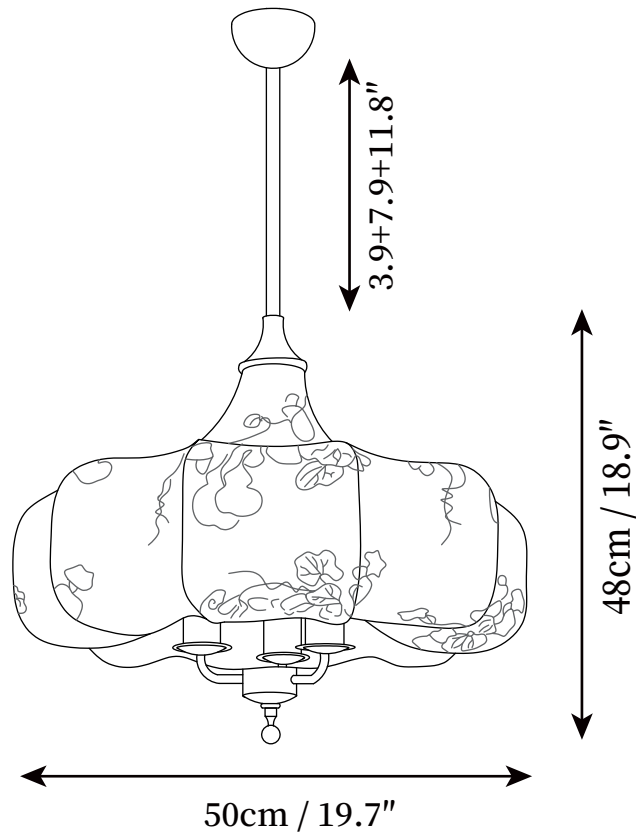

## SPECIFICATION DETAILS

\*For custom options, consult factory for details

<b>Fixture Dimensions</b>	D 19.7" x H 18.9"
<b>Light source</b>	E26 or E27 (bulb not included)
<b>Wattage</b>	MAX 40W incandescent bulb or LED equivalent.
<b>Voltage</b>	AC 110-240V
<b>Mounting</b>	Hardwired.
<b>Dimming</b>	Compatible with dimmable bulbs (bulb not included)
<b>Control method</b>	Compatible with common wall switches (not included)
<b>Finishes</b>	Gold, Walnut wood.
<b>Shade Details</b>	White.
<b>Material</b>	Metal, Fabric, Wood.
<b>Rod Length</b>	Suspension rod is 3.9"+7.9"+11.8", and can be spliced as needed.

## SPECIFICATION DETAILS

\*For custom options, consult factory for details

---

<b>Fixture Dimensions</b>	D 23.6" x H 19.7"
<b>Light source</b>	E26 or E27 (bulb not included)
<b>Wattage</b>	MAX 40W incandescent bulb or LED equivalent.
<b>Voltage</b>	AC 110-240V
<b>Mounting</b>	Hardwired.
<b>Dimming</b>	Compatible with dimmable bulbs (bulb not included)
<b>Control method</b>	Compatible with common wall switches(not included)
<b>Finishes</b>	Gold, Walnut wood.
<b>Shade Details</b>	White.
<b>Material</b>	Metal, Fabric, Wood.
<b>Rod Length</b>	Suspension rod is 3.9"+7.9"+11.8", and can be spliced as needed.