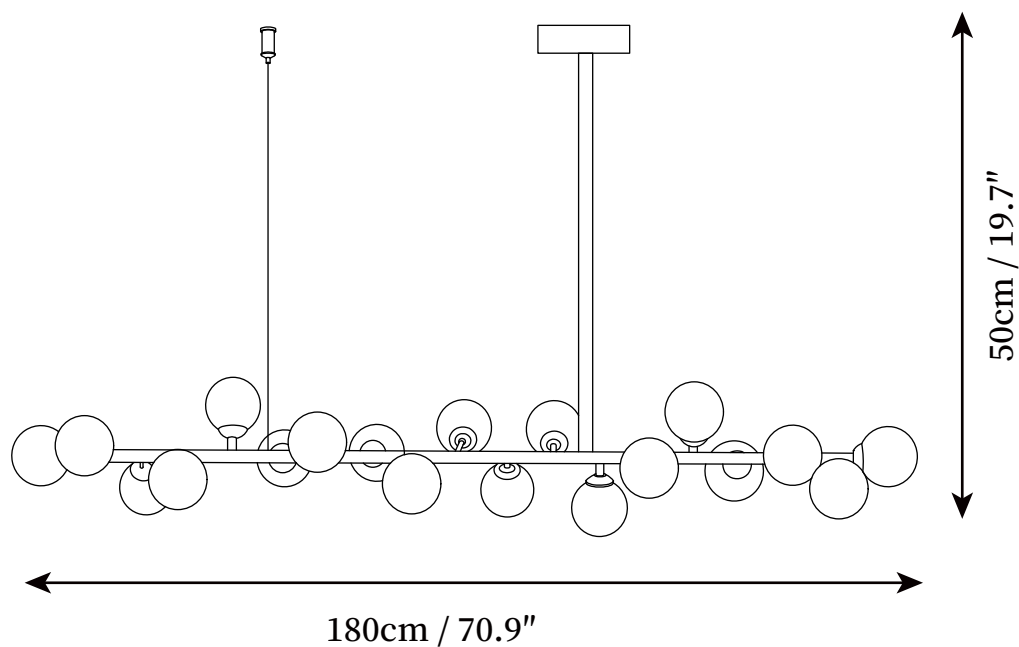

SPECIFICATION SHEET

SPECIFICATION DETAILS

*For custom options, consult factory for details

Fixture Dimensions	L 70.9" x H 19.7"
Light source	G9 (bulb not included)
Wattage	MAX 5W incandescent bulb or LED equivalent.
Voltage	AC 110-240V
Mounting	Hardwired.
Dimming	Compatible with dimmable bulbs (bulb not included)
Control method	Compatible with common wall switches (
Finishes	White, Black.
Shade Details	White.
Material	Metal, Glass.
Rod Length	Suspension rod is 19.7", and can be spliced as needed.