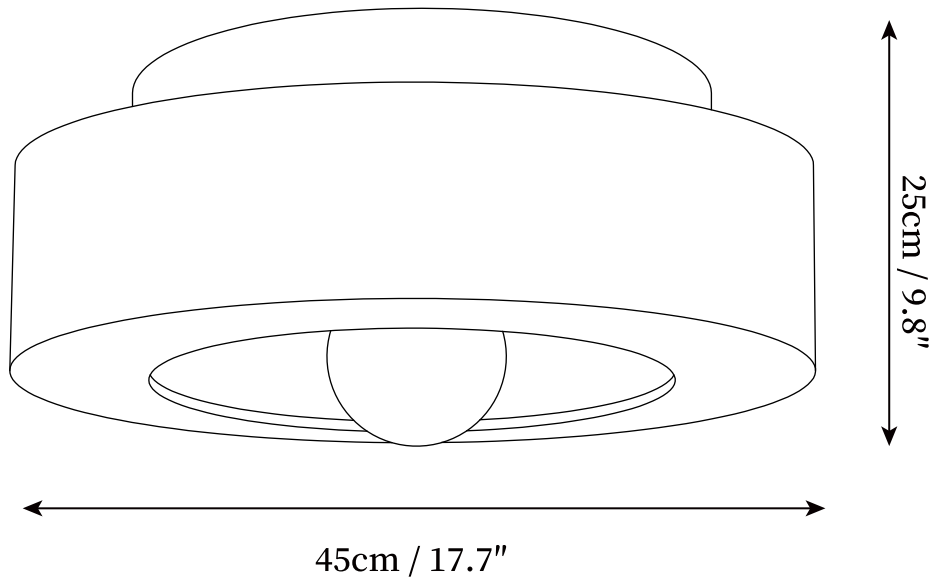

## SPECIFICATION DETAILS

\*For custom options, consult factory for details

<b>Fixture Dimensions</b>	D 13.8" x H 7.9"
<b>Light source</b>	E26 or E27 (bulb not included)
<b>Wattage</b>	MAX 40W incandescent bulb or LED equivalent.
<b>Voltage</b>	AC 110-240V
<b>Mounting</b>	Hardwired.
<b>Dimming</b>	Please purchase dimmable light bulbs separately.
<b>Control method</b>	Compatible with common wall switches(not included)
<b>Finishes</b>	Natural straw.
<b>Shade Details</b>	Natural straw.
<b>Material</b>	Metal, Raffia Straw.

## SPECIFICATION DETAILS

\*For custom options, consult factory for details

<b>Fixture Dimensions</b>	D 17.7" x H 9.8"
<b>Light source</b>	E26 or E27 (bulb not included)
<b>Wattage</b>	MAX 40W incandescent bulb or LED equivalent.
<b>Voltage</b>	AC 110-240V
<b>Mounting</b>	Hardwired.
<b>Dimming</b>	Please purchase dimmable light bulbs separately.
<b>Control method</b>	Compatible with common wall switches (not included)
<b>Finishes</b>	Natural straw.
<b>Shade Details</b>	Natural straw.
<b>Material</b>	Metal, Raffia Straw.