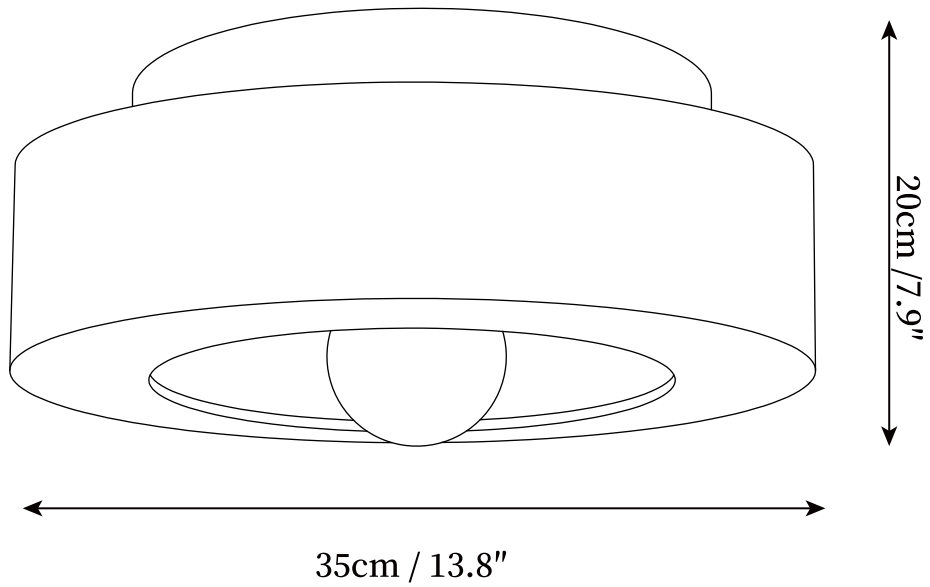

## SPECIFICATION DETAILS

\*For custom options, consult factory for details

<b>Fixture Dimensions</b>	D 13.8" x H 7.9"
<b>Light source</b>	E26 or E27 (bulb not included)
<b>Wattage</b>	MAX 40W incandescent bulb or LED equivalent.
<b>Voltage</b>	AC 110-240V
<b>Mounting</b>	Hardwired.
<b>Dimming</b>	Please purchase dimmable light bulbs separately.
<b>Control method</b>	Compatible with common wall switches(not included)
<b>Finishes</b>	Natural straw.
<b>Shade Details</b>	Natural straw.
<b>Material</b>	Metal, Raffia Straw.

## SPECIFICATION DETAILS

\*For custom options, consult factory for details

<b>Fixture Dimensions</b>	D 17.7" x H 9.8"
<b>Light source</b>	E26 or E27 (bulb not included)
<b>Wattage</b>	MAX 40W incandescent bulb or LED equivalent.
<b>Voltage</b>	AC 110-240V
<b>Mounting</b>	Hardwired.
<b>Dimming</b>	Please purchase dimmable light bulbs separately.
<b>Control method</b>	Compatible with common wall switches (not included)
<b>Finishes</b>	Natural straw.
<b>Shade Details</b>	Natural straw.
<b>Material</b>	Metal, Raffia Straw.