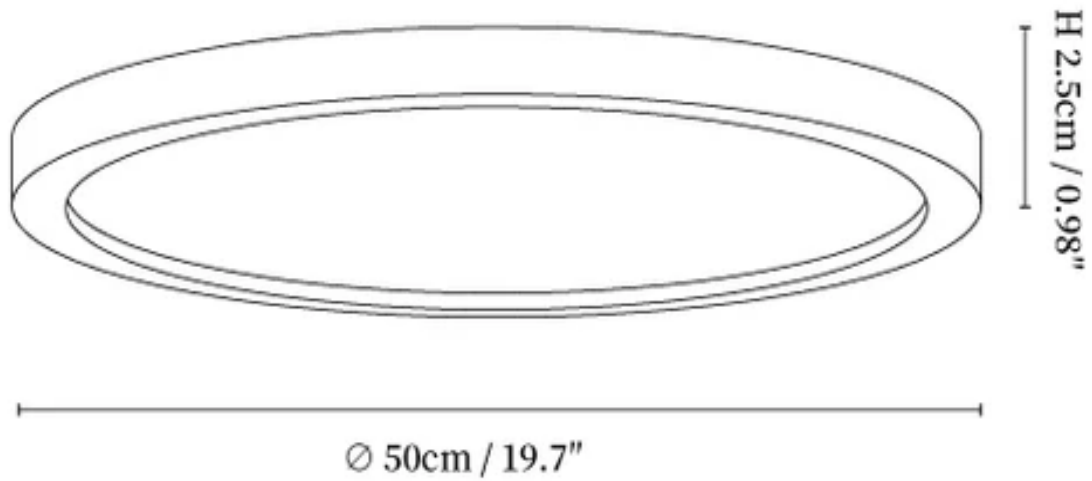

SPECIFICATION SHEET

SPECIFICATION DETAILS

*For custom options, consult factory for details

Fixture Dimensions	Ø 11.8" x H 0.98", Ø 15.7" x H 0.98", Ø 19.7" x H 0.98"
Light source	Integrated LED
Wattage	Single 5W LED light source
Voltage	AC 110-240V
Dimming	Not supported
CRI(Ra)	90+CRI
Mounting	Ceiling.
LED Rated Life	30000 hours
Color Temperature	Warm Light (3000K), Neutral Light (4000K), Cool Light (6000K)
Control method	Compatible with common wall switches(not included)
Finishes	Hydrographic Walnut Wood Grain Finish.
Shade Details	White.
Material	Metal, Acrylic.