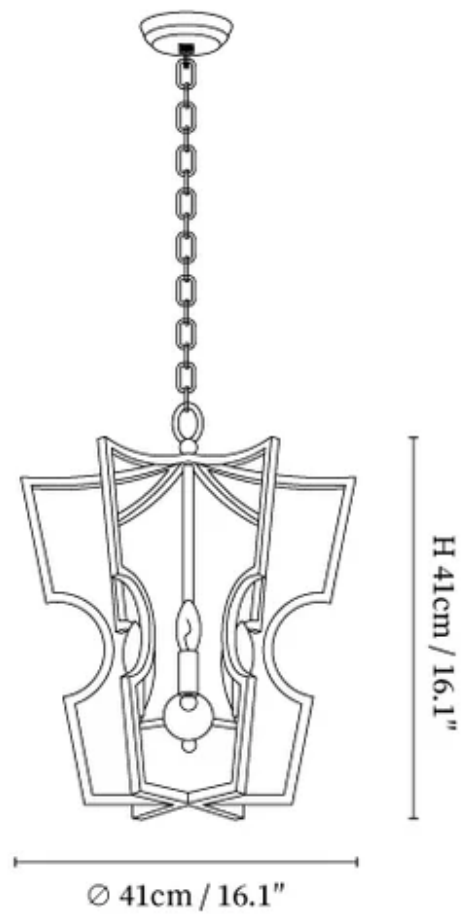

SPECIFICATION SHEET

SPECIFICATION DETAILS

*For custom options, consult factory for details

Fixture Dimensions	Ø16.1" x H 18.5"
Light source	E14.
Wattage	15W incandescent bulb or LED equivalent.
Voltage	AC 110-240V
Mounting	Ceiling.
Dimming	Compatible with dimmable bulbs (bulb not included)
Control method	Compatible with common wall switches(not included)
Finishes	Brass.
Shade Details	Clear.
Material	Brass, Metal.
Hanging Length	Suspension chain length is 30cm/11.8", the length can be specified according to needs

SPECIFICATION SHEET

SPECIFICATION DETAILS

*For custom options, consult factory for details

Fixture Dimensions	Ø 16.1" x H 16.1"
Light source	E14.
Wattage	15W incandescent bulb or LED equivalent.
Voltage	AC 110-240V
Mounting	Ceiling.
Dimming	Compatible with dimmable bulbs (bulb not included)
Control method	Compatible with common wall switches(not included)
Finishes	Brass.
Shade Details	Clear.
Material	Brass, Metal.
Hanging Length	Suspension chain length is 30cm/11.8", the length can be specified according to needs

SPECIFICATION SHEET

SPECIFICATION DETAILS

*For custom options, consult factory for details

Fixture Dimensions	Ø15.7" x H 23.6"
Light source	E14.
Wattage	15W incandescent bulb or LED equivalent.
Voltage	AC 110-240V
Mounting	Ceiling.
Dimming	Compatible with dimmable bulbs (bulb not included)
Control method	Compatible with common wall switches(not included)
Finishes	Brass.
Shade Details	Clear.
Material	Brass, Metal.
Hanging Length	Suspension chain length is 30cm/11.8", the length can be specified according to needs