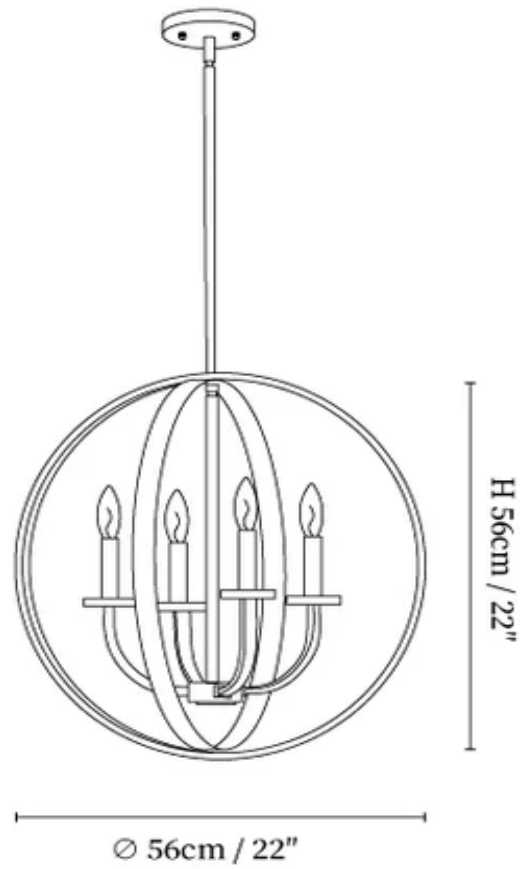

SPECIFICATION SHEET

SPECIFICATION DETAILS

*For custom options, consult factory for details

Fixture Dimensions	$\text{Ø } 22'' \times \text{H } 22''$
Light source	E14.
Wattage	15W incandescent bulb or LED equivalent.
Voltage	AC 110-240V
Mounting	Ceiling.
Dimming	Compatible with dimmable bulbs (bulb not included)
Control method	Compatible with common wall switches (not included)
Finishes	Brass.
Shade Details	Clear.
Material	Brass, Metal.
Rod Length	Suspension rod length 30cm/11.8", and can be spliced as needed.