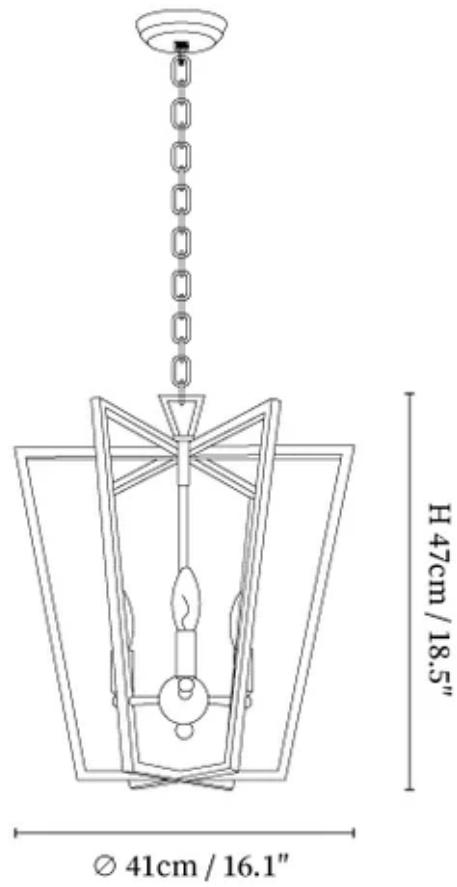

SPECIFICATION SHEET

SPECIFICATION DETAILS

*For custom options, consult factory for details

Fixture Dimensions	Ø16.1" x H 18.5"
Light source	E14.
Wattage	15W incandescent bulb or LED equivalent.
Voltage	AC 110-240V
Mounting	Ceiling.
Dimming	Compatible with dimmable bulbs (bulb not included)
Control method	Compatible with common wall switches(not included)
Finishes	Brass.
Shade Details	Clear.
Material	Brass, Metal.
Hanging Length	Suspension chain length is 30cm/11.8", the length can be specified according to needs

SPECIFICATION SHEET

SPECIFICATION DETAILS

*For custom options, consult factory for details

Fixture Dimensions	Ø 16.1" x H 16.1"
Light source	E14.
Wattage	15W incandescent bulb or LED equivalent.
Voltage	AC 110-240V
Mounting	Ceiling.
Dimming	Compatible with dimmable bulbs (bulb not included)
Control method	Compatible with common wall switches(not included)
Finishes	Brass.
Shade Details	Clear.
Material	Brass, Metal.
Hanging Length	Suspension chain length is 30cm/11.8", the length can be specified according to needs

SPECIFICATION SHEET

SPECIFICATION DETAILS

*For custom options, consult factory for details

Fixture Dimensions	Ø15.7" x H 23.6"
Light source	E14.
Wattage	15W incandescent bulb or LED equivalent.
Voltage	AC 110-240V
Mounting	Ceiling.
Dimming	Compatible with dimmable bulbs (bulb not included)
Control method	Compatible with common wall switches(not included)
Finishes	Brass.
Shade Details	Clear.
Material	Brass, Metal.
Hanging Length	Suspension chain length is 30cm/11.8", the length can be specified according to needs