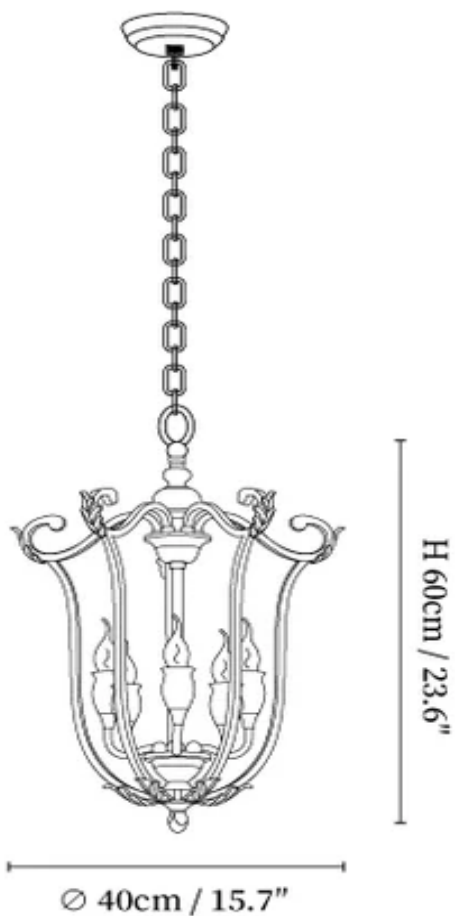

SPECIFICATION SHEET

SPECIFICATION DETAILS

*For custom options, consult factory for details

Fixture Dimensions	Ø16.1" x H 18.5"
Light source	E14.
Wattage	15W incandescent bulb or LED equivalent.
Voltage	AC 110-240V
Mounting	Ceiling.
Dimming	Compatible with dimmable bulbs (bulb not included)
Control method	Compatible with common wall switches(not included)
Finishes	Brass.
Shade Details	Clear.
Material	Brass, Metal.
Hanging Length	Suspension chain length is 30cm/11.8", the length can be specified according to needs

SPECIFICATION SHEET

SPECIFICATION DETAILS

*For custom options, consult factory for details

Fixture Dimensions	Ø 16.1" x H 16.1"
Light source	E14.
Wattage	15W incandescent bulb or LED equivalent.
Voltage	AC 110-240V
Mounting	Ceiling.
Dimming	Compatible with dimmable bulbs (bulb not included)
Control method	Compatible with common wall switches(not included)
Finishes	Brass.
Shade Details	Clear.
Material	Brass, Metal.
Hanging Length	Suspension chain length is 30cm/11.8", the length can be specified according to needs

SPECIFICATION SHEET

SPECIFICATION DETAILS

*For custom options, consult factory for details

Fixture Dimensions	Ø15.7" x H 23.6"
Light source	E14.
Wattage	15W incandescent bulb or LED equivalent.
Voltage	AC 110-240V
Mounting	Ceiling.
Dimming	Compatible with dimmable bulbs (bulb not included)
Control method	Compatible with common wall switches(not included)
Finishes	Brass.
Shade Details	Clear.
Material	Brass, Metal.
Hanging Length	Suspension chain length is 30cm/11.8", the length can be specified according to needs