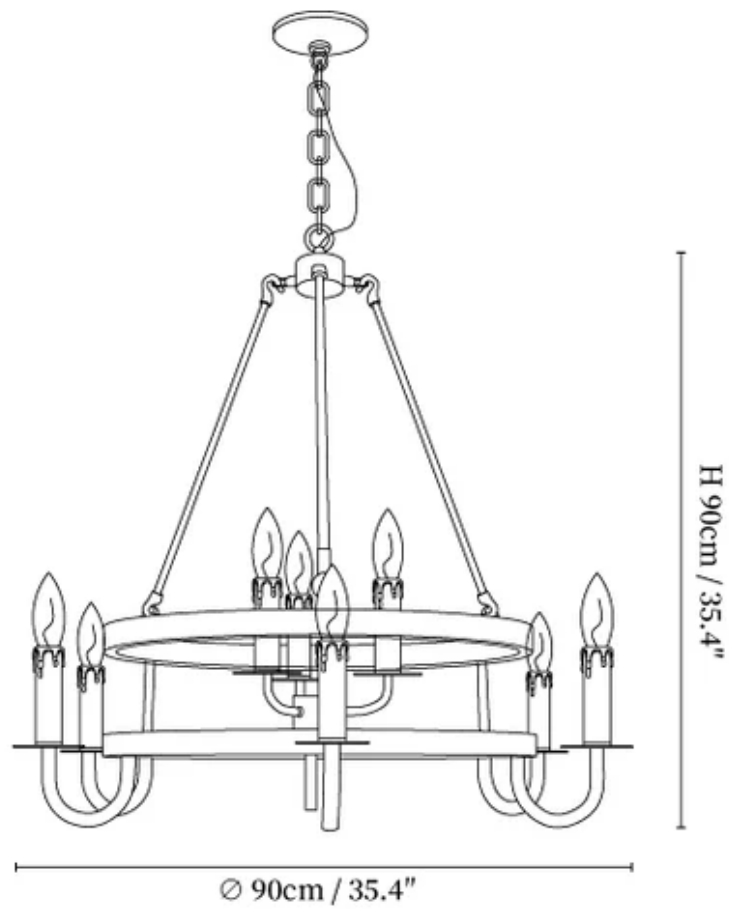

SPECIFICATION SHEET

SPECIFICATION DETAILS

*For custom options, consult factory for details

Fixture Dimensions	Ø22" x H 23.6", Ø 27.6" x H 26.8", Ø 35.4" x H 35.4"
Light source	E14.
Wattage	15W incandescent bulb or LED equivalent.
Voltage	AC 110-240V
Mounting	Ceiling.
Dimming	Compatible with dimmable bulbs (bulb not included)
Control method	Compatible with common wall switches (
Finishes	Bronze.
Shade Details	Clear.
Material	Brass, Metal.
Hanging Length	Suspension chain length is 30cm/11.8", the length can be specified according to needs