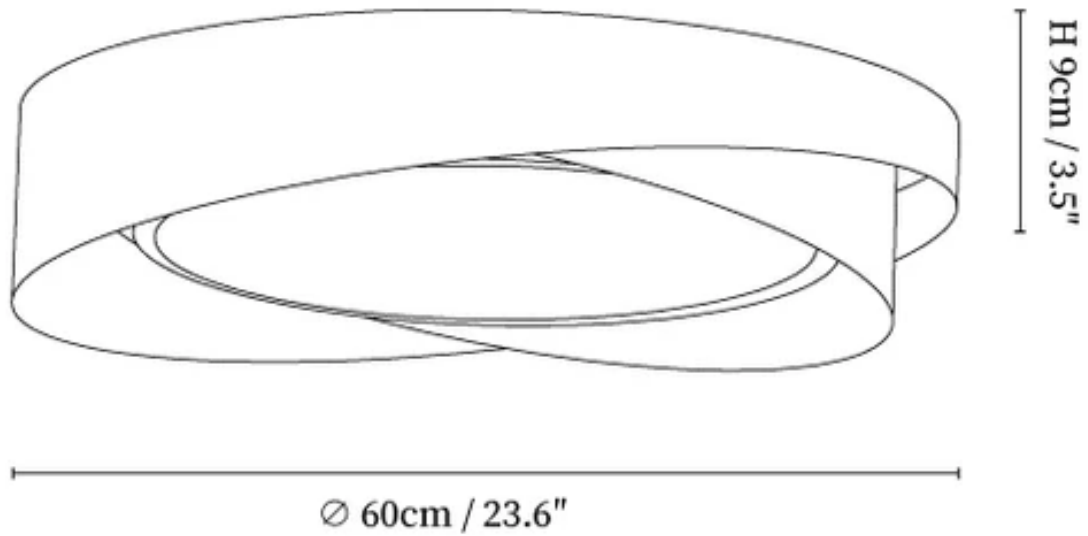

SPECIFICATION SHEET

SPECIFICATION DETAILS

*For custom options, consult factory for details

Fixture Dimensions	D 15.7" x H 3.5", D 19.7" x H 3.5", D 23.6" x H 3.5"
Light source	Integrated LED
Wattage	~24W
Voltage	AC 110-240V
Dimming	Not supported
CRI(Ra)	90+CRI
Mounting	Hardwired.
LED Rated Life	30000 hours
Color Temperature	Warm Light (3000K), Neutral Light (4000K), Cool Light (6000K)
Control method	Compatible with common wall switches(not included)
Finishes	White, Black, Gold.
Shade Details	White.
Material	Metal, Acrylic.