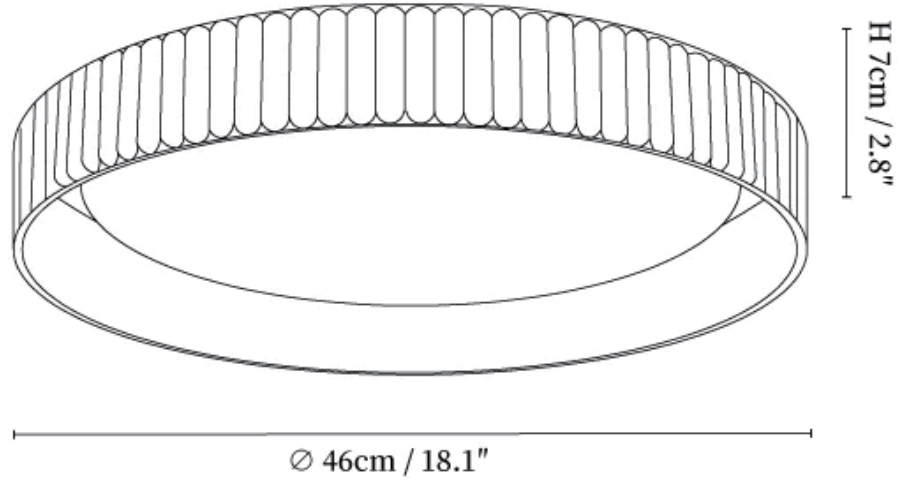

SPECIFICATION SHEET

SPECIFICATION DETAILS

*For custom options, consult factory for details

Fixture Dimensions	18.1" x H 2.8"
Light source	Integrated LED
Wattage	~24W
Voltage	AC 110-240V
Color Temperature	3000K
CRI(Ra)	80CRI
Mounting	Ceiling
Driver Required	Yes
Optional Color Temps	Warm Light (3000K), Neutral Light (4500K), Cool Light (6000K)
LED Rated Life	30000 hours
Finishes	Orange, Grey, Blue.
Shade Finish	White
Material	Resin, Acrylic.
Wire Length	NO
Wire Type	NO