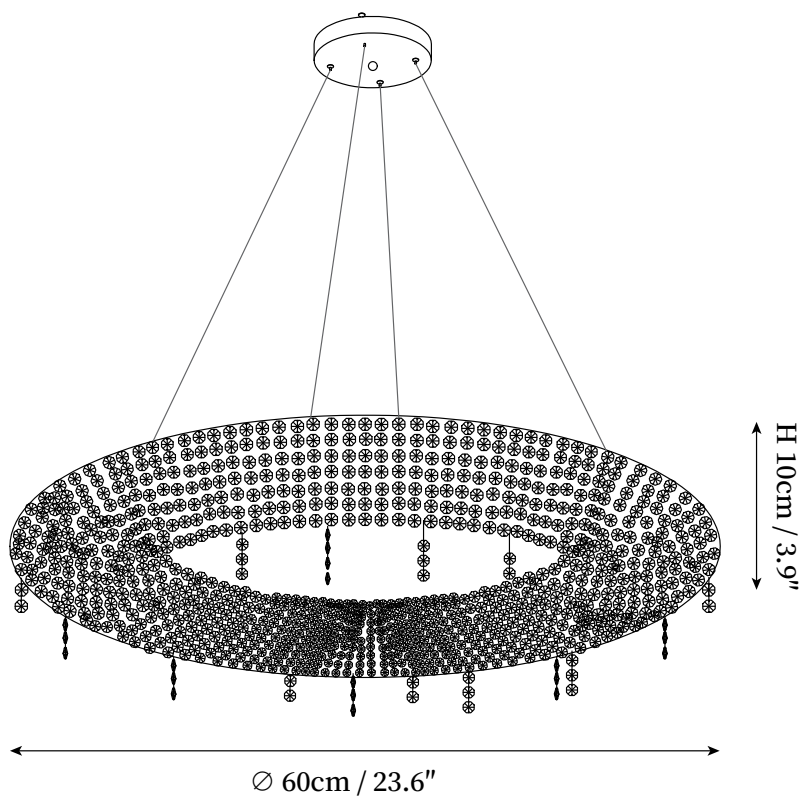

## SPECIFICATION DETAILS

\*For custom options, consult factory for details

<b>Fixture Dimensions</b>	D 23.6" x H 3.9"
<b>Light source</b>	G9. (bulb not included).
<b>Wattage</b>	~ 5W incandescent bulb or LED equivalent.
<b>Voltage</b>	AC 110-240V
<b>Mounting</b>	Hardwired.
<b>Dimming</b>	Compatible with dimmable bulbs (bulb not included)
<b>Control method</b>	Compatible with common wall switches (not included)
<b>Finishes</b>	Chrome.
<b>Shade Details</b>	Clear crystal.
<b>Material</b>	Metal, Aluminum, Crystal.
<b>Wire Length</b>	The standard length of the cord is 59" (150 cm), the length is adjustable.

## SPECIFICATION DETAILS

\*For custom options, consult factory for details

<b>Fixture Dimensions</b>	D 31.5" x H 3.9"
<b>Light source</b>	G9. (bulb not included).
<b>Wattage</b>	~ 5W incandescent bulb or LED equivalent.
<b>Voltage</b>	AC 110-240V
<b>Mounting</b>	Hardwired.
<b>Dimming</b>	Compatible with dimmable bulbs (bulb not included)
<b>Control method</b>	Compatible with common wall switches(not included)
<b>Finishes</b>	Chrome.
<b>Shade Details</b>	Clear crystal.
<b>Material</b>	Metal, Aluminum, Crystal.
<b>Wire Length</b>	The standard length of the cord is 59" (150 cm), the length is adjustable.

## SPECIFICATION DETAILS

\*For custom options, consult factory for details

<b>Fixture Dimensions</b>	D 39.4" x H 3.9"
<b>Light source</b>	G9. (bulb not included).
<b>Wattage</b>	~ 5W incandescent bulb or LED equivalent.
<b>Voltage</b>	AC 110-240V
<b>Mounting</b>	Hardwired.
<b>Dimming</b>	Compatible with dimmable bulbs (bulb not included)
<b>Control method</b>	Compatible with common wall switches (not included)
<b>Finishes</b>	Chrome.
<b>Shade Details</b>	Clear crystal.
<b>Material</b>	Metal, Aluminum, Crystal.
<b>Wire Length</b>	The standard length of the cord is 59" (150 cm), the length is adjustable.