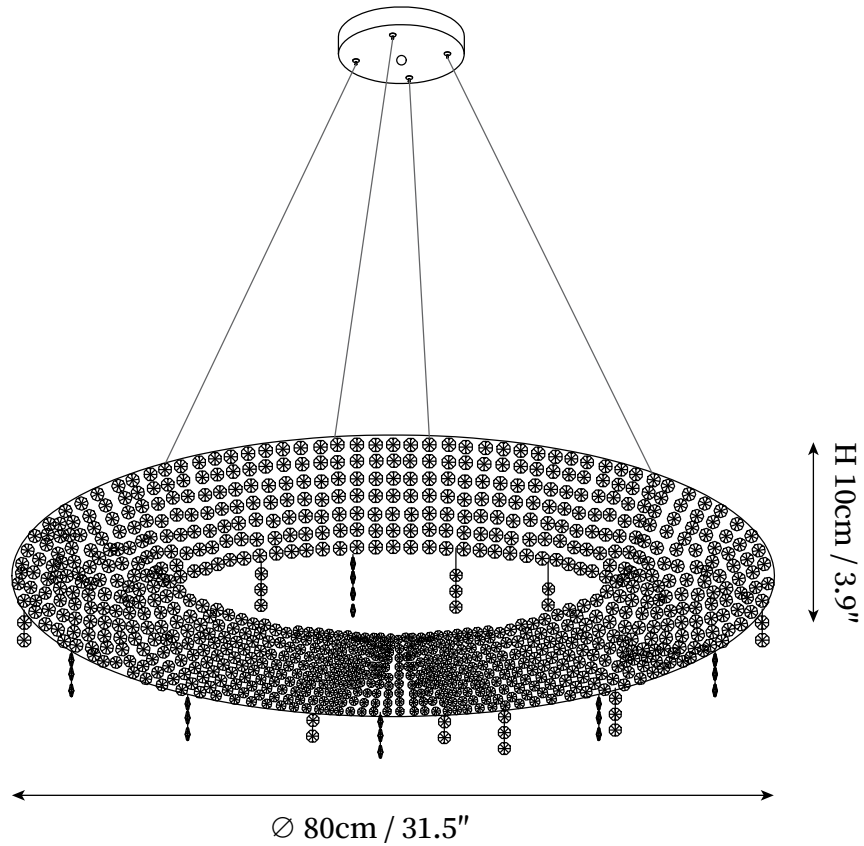

## SPECIFICATION DETAILS

\*For custom options, consult factory for details

<b>Fixture Dimensions</b>	D 23.6" x H 3.9"
<b>Light source</b>	G9. (bulb not included).
<b>Wattage</b>	~ 5W incandescent bulb or LED equivalent.
<b>Voltage</b>	AC 110-240V
<b>Mounting</b>	Hardwired.
<b>Dimming</b>	Compatible with dimmable bulbs (bulb not included)
<b>Control method</b>	Compatible with common wall switches (not included)
<b>Finishes</b>	Chrome.
<b>Shade Details</b>	Clear crystal.
<b>Material</b>	Metal, Aluminum, Crystal.
<b>Wire Length</b>	The standard length of the cord is 59" (150 cm), the length is adjustable.

## SPECIFICATION DETAILS

\*For custom options, consult factory for details

<b>Fixture Dimensions</b>	D 31.5" x H 3.9"
<b>Light source</b>	G9. (bulb not included).
<b>Wattage</b>	~ 5W incandescent bulb or LED equivalent.
<b>Voltage</b>	AC 110-240V
<b>Mounting</b>	Hardwired.
<b>Dimming</b>	Compatible with dimmable bulbs (bulb not included)
<b>Control method</b>	Compatible with common wall switches(not included)
<b>Finishes</b>	Chrome.
<b>Shade Details</b>	Clear crystal.
<b>Material</b>	Metal, Aluminum, Crystal.
<b>Wire Length</b>	The standard length of the cord is 59" (150 cm), the length is adjustable.

## SPECIFICATION DETAILS

\*For custom options, consult factory for details

<b>Fixture Dimensions</b>	D 39.4" x H 3.9"
<b>Light source</b>	G9. (bulb not included).
<b>Wattage</b>	~ 5W incandescent bulb or LED equivalent.
<b>Voltage</b>	AC 110-240V
<b>Mounting</b>	Hardwired.
<b>Dimming</b>	Compatible with dimmable bulbs (bulb not included)
<b>Control method</b>	Compatible with common wall switches (not included)
<b>Finishes</b>	Chrome.
<b>Shade Details</b>	Clear crystal.
<b>Material</b>	Metal, Aluminum, Crystal.
<b>Wire Length</b>	The standard length of the cord is 59" (150 cm), the length is adjustable.