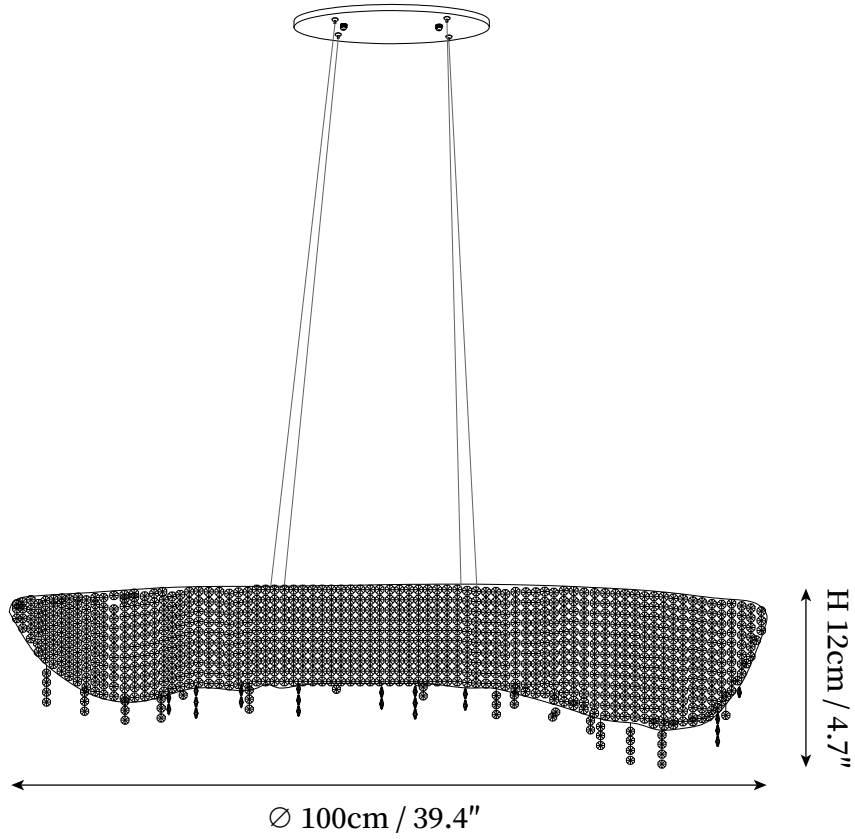

SPECIFICATION SHEET

SPECIFICATION DETAILS

*For custom options, consult factory for details

Fixture Dimensions	L 39.4" x W 15.4" x H 4.7"
Light source	G9. (bulb not included).
Wattage	~ 5W incandescent bulb or LED equivalent.
Voltage	AC 110-240V
Mounting	Hardwired.
Dimming	Compatible with dimmable bulbs (bulb not included)
Control method	Compatible with common wall switches(not included)
Finishes	Chrome.
Shade Details	Clear crystal.
Material	Metal, Aluminum, Crystal.
Wire Length	The standard length of the cord is 59" (150 cm), the length is adjustable.