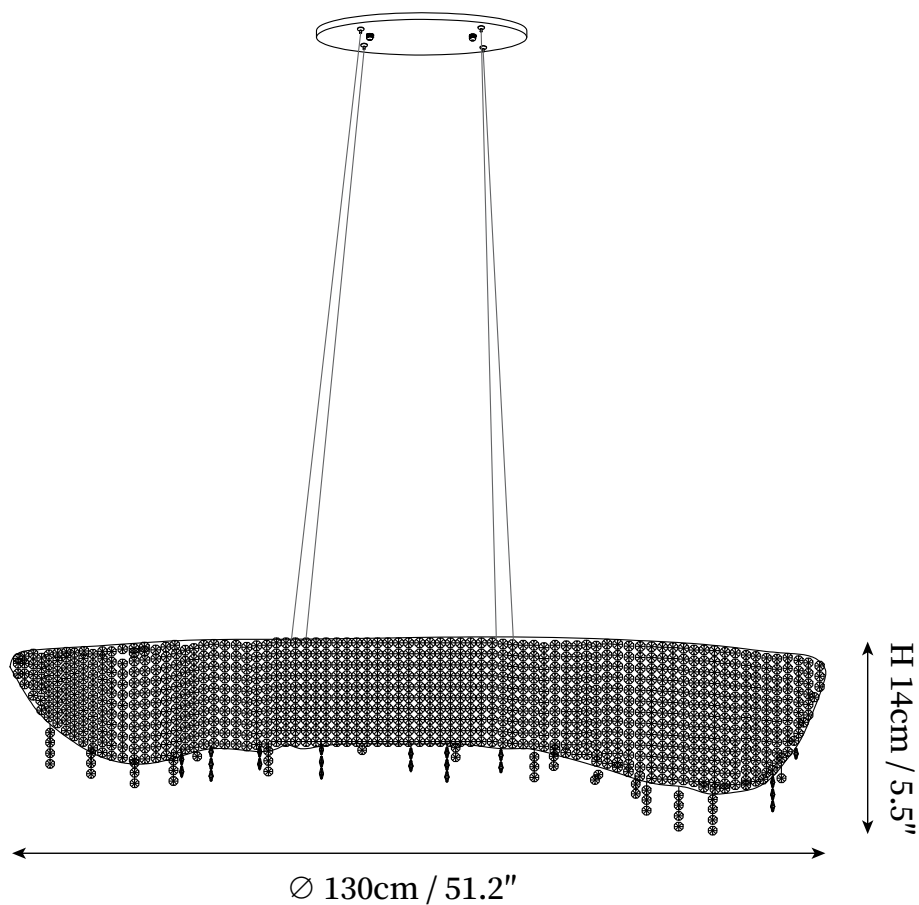

SPECIFICATION SHEET

SPECIFICATION DETAILS

*For custom options, consult factory for details

Fixture Dimensions	L 51.2" x W 19.7" x H 5.5"
Light source	G9. (bulb not included).
Wattage	~ 5W incandescent bulb or LED equivalent.
Voltage	AC 110-240V
Mounting	Hardwired.
Dimming	Compatible with dimmable bulbs (bulb not included)
Control method	Compatible with common wall switches(not included)
Finishes	Chrome.
Shade Details	Clear crystal.
Material	Metal, Aluminum, Crystal.
Wire Length	The standard length of the cord is 59" (150 cm), the length is adjustable.