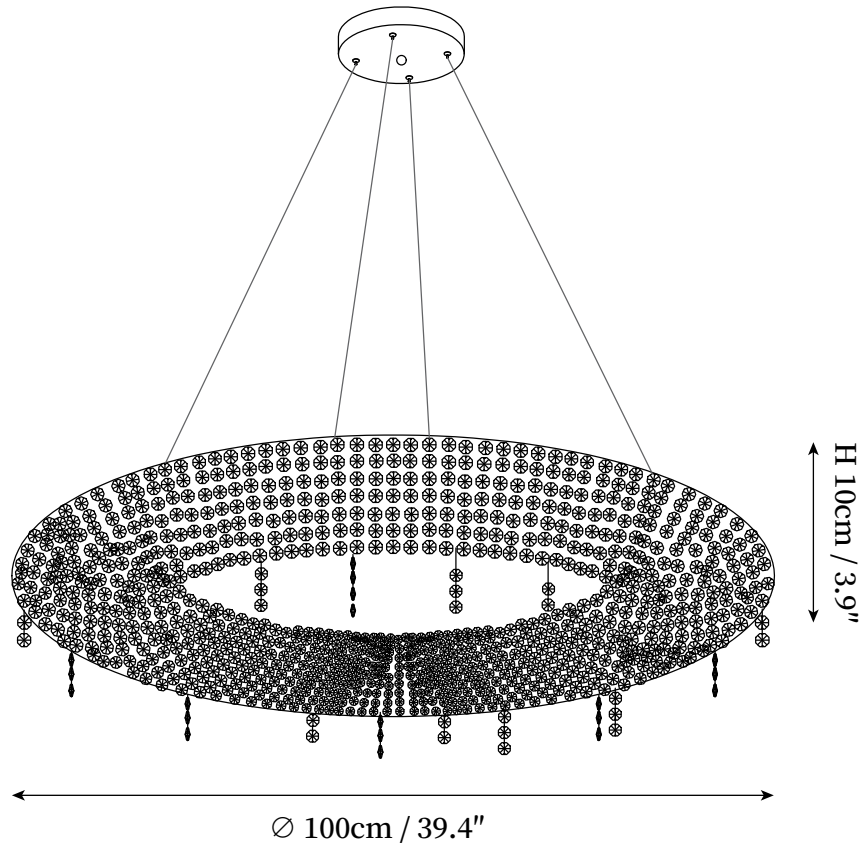

## SPECIFICATION DETAILS

\*For custom options, consult factory for details

<b>Fixture Dimensions</b>	D 23.6" x H 3.9"
<b>Light source</b>	G9. (bulb not included).
<b>Wattage</b>	~ 5W incandescent bulb or LED equivalent.
<b>Voltage</b>	AC 110-240V
<b>Mounting</b>	Hardwired.
<b>Dimming</b>	Compatible with dimmable bulbs (bulb not included)
<b>Control method</b>	Compatible with common wall switches (not included)
<b>Finishes</b>	Chrome.
<b>Shade Details</b>	Clear crystal.
<b>Material</b>	Metal, Aluminum, Crystal.
<b>Wire Length</b>	The standard length of the cord is 59" (150 cm), the length is adjustable.

## SPECIFICATION DETAILS

\*For custom options, consult factory for details

<b>Fixture Dimensions</b>	D 31.5" x H 3.9"
<b>Light source</b>	G9. (bulb not included).
<b>Wattage</b>	~ 5W incandescent bulb or LED equivalent.
<b>Voltage</b>	AC 110-240V
<b>Mounting</b>	Hardwired.
<b>Dimming</b>	Compatible with dimmable bulbs (bulb not included)
<b>Control method</b>	Compatible with common wall switches(not included)
<b>Finishes</b>	Chrome.
<b>Shade Details</b>	Clear crystal.
<b>Material</b>	Metal, Aluminum, Crystal.
<b>Wire Length</b>	The standard length of the cord is 59" (150 cm), the length is adjustable.

## SPECIFICATION DETAILS

\*For custom options, consult factory for details

<b>Fixture Dimensions</b>	D 39.4" x H 3.9"
<b>Light source</b>	G9. (bulb not included).
<b>Wattage</b>	~ 5W incandescent bulb or LED equivalent.
<b>Voltage</b>	AC 110-240V
<b>Mounting</b>	Hardwired.
<b>Dimming</b>	Compatible with dimmable bulbs (bulb not included)
<b>Control method</b>	Compatible with common wall switches (not included)
<b>Finishes</b>	Chrome.
<b>Shade Details</b>	Clear crystal.
<b>Material</b>	Metal, Aluminum, Crystal.
<b>Wire Length</b>	The standard length of the cord is 59" (150 cm), the length is adjustable.