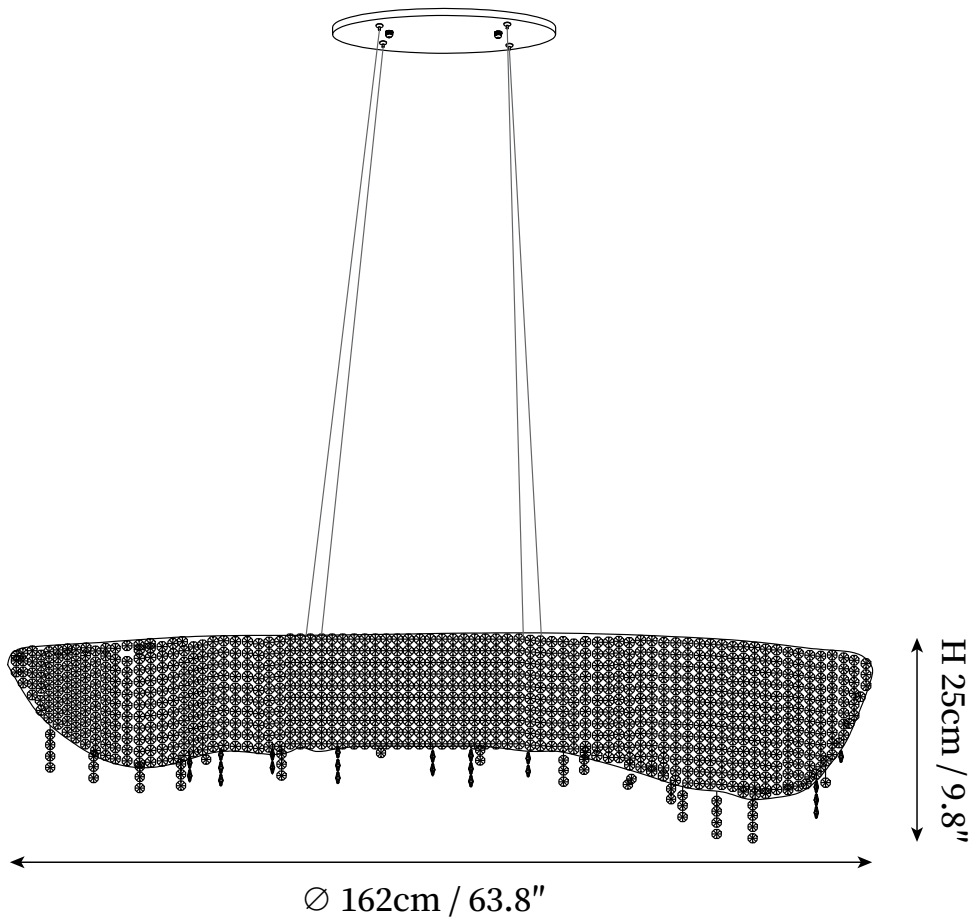

SPECIFICATION SHEET

SPECIFICATION DETAILS

*For custom options, consult factory for details

Fixture Dimensions	L 63.8" x W 24.4" x H 9.8"
Light source	G9. (bulb not included).
Wattage	~ 5W incandescent bulb or LED equivalent.
Voltage	AC 110-240V
Mounting	Hardwired.
Dimming	Compatible with dimmable bulbs (bulb not included)
Control method	Compatible with common wall switches (not included)
Finishes	Chrome.
Shade Details	Clear crystal.
Material	Metal, Aluminum, Crystal.
Wire Length	The standard length of the cord is 59" (150 cm), the length is adjustable.