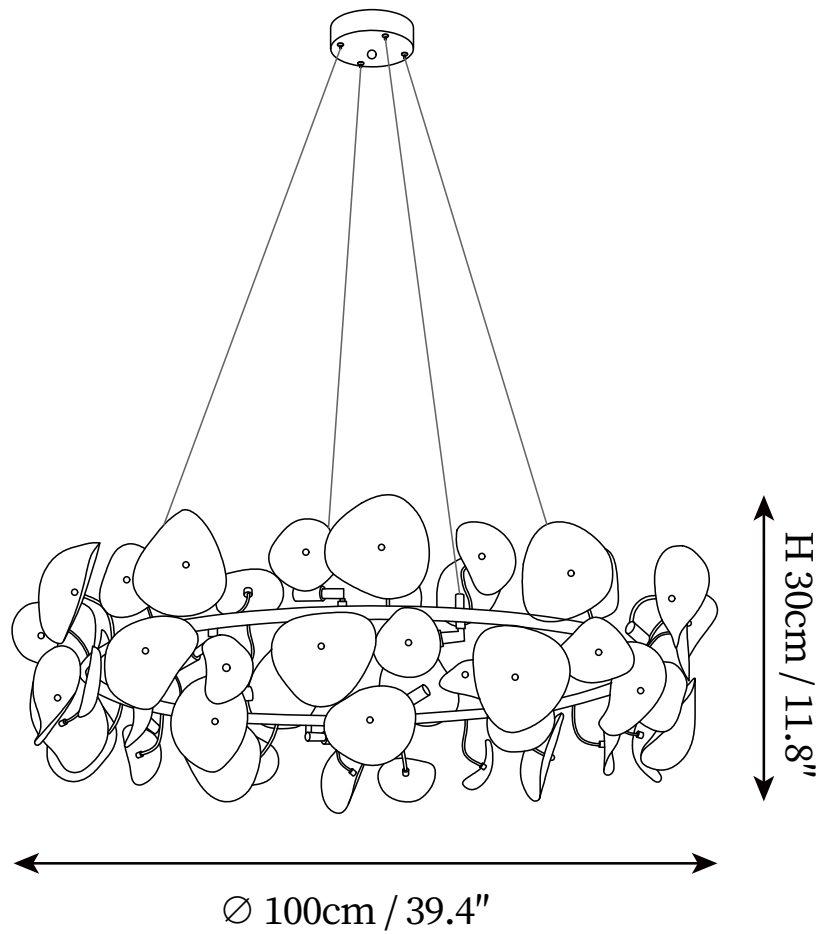

SPECIFICATION SHEET

SPECIFICATION DETAILS

*For custom options, consult factory for details

Fixture Dimensions	D 23.6" x H 11.8"
Light source	G9. (bulb not included).
Wattage	~ 5W incandescent bulb or LED equivalent.
Voltage	AC 110-240V
Mounting	Hardwired.
Dimming	Compatible with dimmable bulbs (bulb not included)
Control method	Compatible with common wall switches(not included)
Finishes	Gold.
Shade Details	White.
Material	Ceramic, Metal.
Wire Length	The standard length of the cord is 59" (150 cm), the length is adjustable.

SPECIFICATION SHEET

SPECIFICATION DETAILS

*For custom options, consult factory for details

Fixture Dimensions	D 31.5" x H 11.8"
Light source	G9. (bulb not included).
Wattage	~ 5W incandescent bulb or LED equivalent.
Voltage	AC 110-240V
Mounting	Hardwired.
Dimming	Compatible with dimmable bulbs (bulb not included)
Control method	Compatible with common wall switches (not included)
Finishes	Gold.
Shade Details	White.
Material	Ceramic, Metal.
Wire Length	The standard length of the cord is 59" (150 cm), the length is adjustable.

SPECIFICATION SHEET

SPECIFICATION DETAILS

*For custom options, consult factory for details

Fixture Dimensions	D 39.4" x H 11.8"
Light source	G9. (bulb not included).
Wattage	~ 5W incandescent bulb or LED equivalent.
Voltage	AC 110-240V
Mounting	Hardwired.
Dimming	Compatible with dimmable bulbs (bulb not included)
Control method	Compatible with common wall switches (not included)
Finishes	Gold.
Shade Details	White.
Material	Ceramic, Metal.
Wire Length	The standard length of the cord is 59" (150 cm), the length is adjustable.