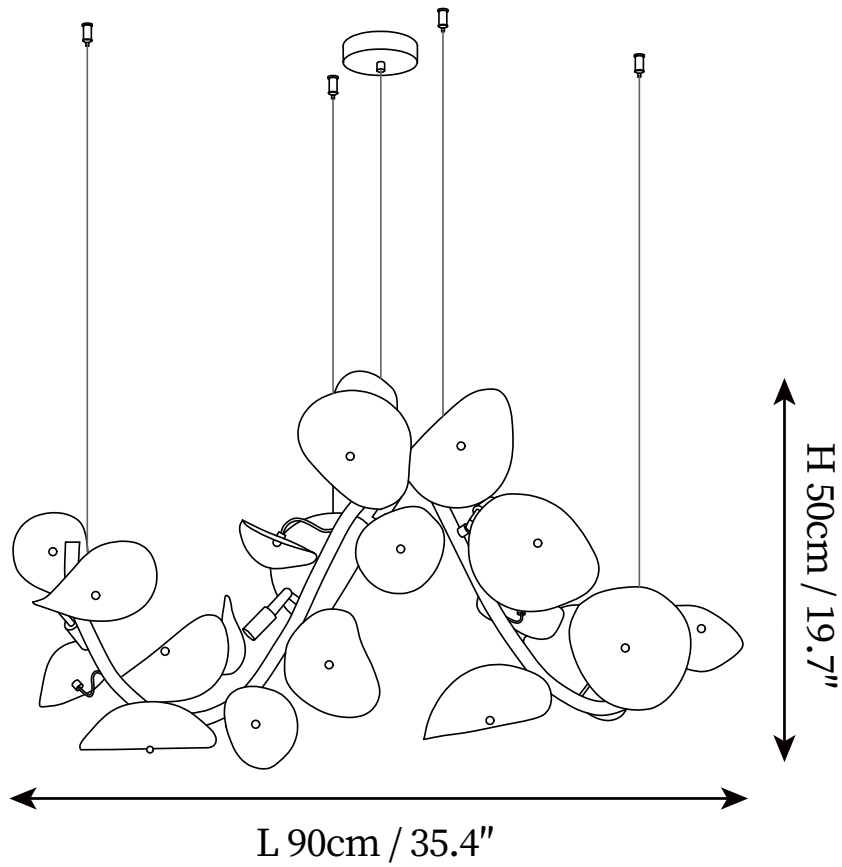

SPECIFICATION SHEET

SPECIFICATION DETAILS

*For custom options, consult factory for details

Fixture Dimmensions	L 35.4" x W 22.8" x H 19.7"
Light source	G9. (bulb not included).
Wattage	~ 5W incandescent bulb or LED equivalent.
Voltage	AC 110-240V
Mounting	Hardwired.
Dimming	Compatible with dimmable bulbs (bulb not included)
Control method	Compatible with common wall switches(not included)
Finishes	Gold.
Shade Details	White.
Material	Ceramic, Metal.
Wire Length	The standard length of the cord is 59" (150 cm), the length is adjustable.