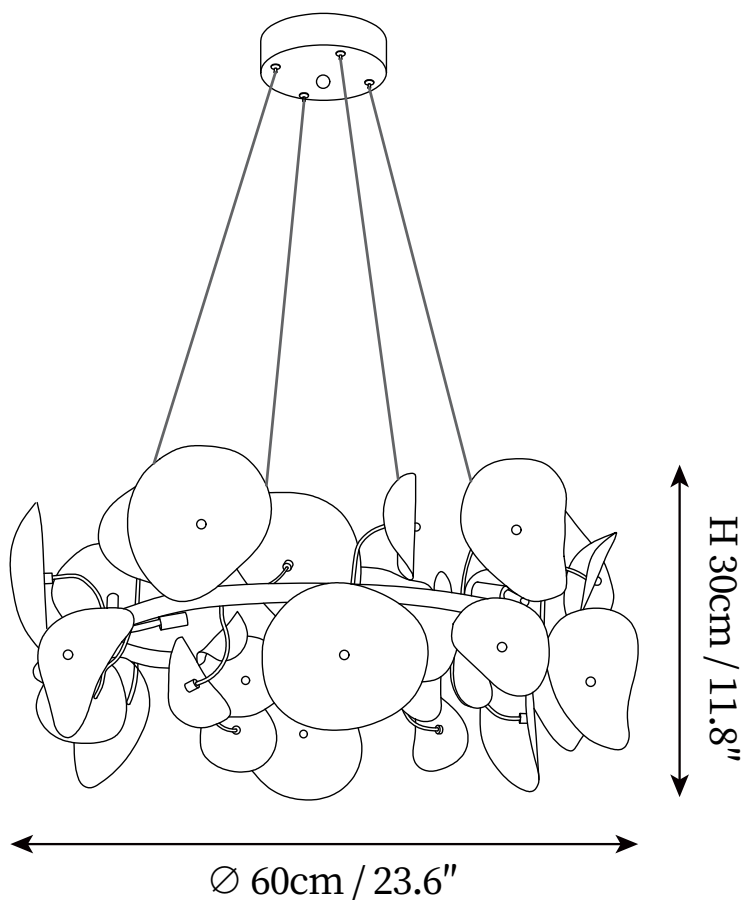

SPECIFICATION SHEET

SPECIFICATION DETAILS

*For custom options, consult factory for details

Fixture Dimensions	D 23.6" x H 11.8"
Light source	G9. (bulb not included).
Wattage	~ 5W incandescent bulb or LED equivalent.
Voltage	AC 110-240V
Mounting	Hardwired.
Dimming	Compatible with dimmable bulbs (bulb not included)
Control method	Compatible with common wall switches(not included)
Finishes	Gold.
Shade Details	White.
Material	Ceramic, Metal.
Wire Length	The standard length of the cord is 59" (150 cm), the length is adjustable.

SPECIFICATION SHEET

SPECIFICATION DETAILS

*For custom options, consult factory for details

Fixture Dimensions	D 31.5" x H 11.8"
Light source	G9. (bulb not included).
Wattage	~ 5W incandescent bulb or LED equivalent.
Voltage	AC 110-240V
Mounting	Hardwired.
Dimming	Compatible with dimmable bulbs (bulb not included)
Control method	Compatible with common wall switches (not included)
Finishes	Gold.
Shade Details	White.
Material	Ceramic, Metal.
Wire Length	The standard length of the cord is 59" (150 cm), the length is adjustable.

SPECIFICATION SHEET

SPECIFICATION DETAILS

*For custom options, consult factory for details

Fixture Dimensions	D 39.4" x H 11.8"
Light source	G9. (bulb not included).
Wattage	~ 5W incandescent bulb or LED equivalent.
Voltage	AC 110-240V
Mounting	Hardwired.
Dimming	Compatible with dimmable bulbs (bulb not included)
Control method	Compatible with common wall switches (not included)
Finishes	Gold.
Shade Details	White.
Material	Ceramic, Metal.
Wire Length	The standard length of the cord is 59" (150 cm), the length is adjustable.