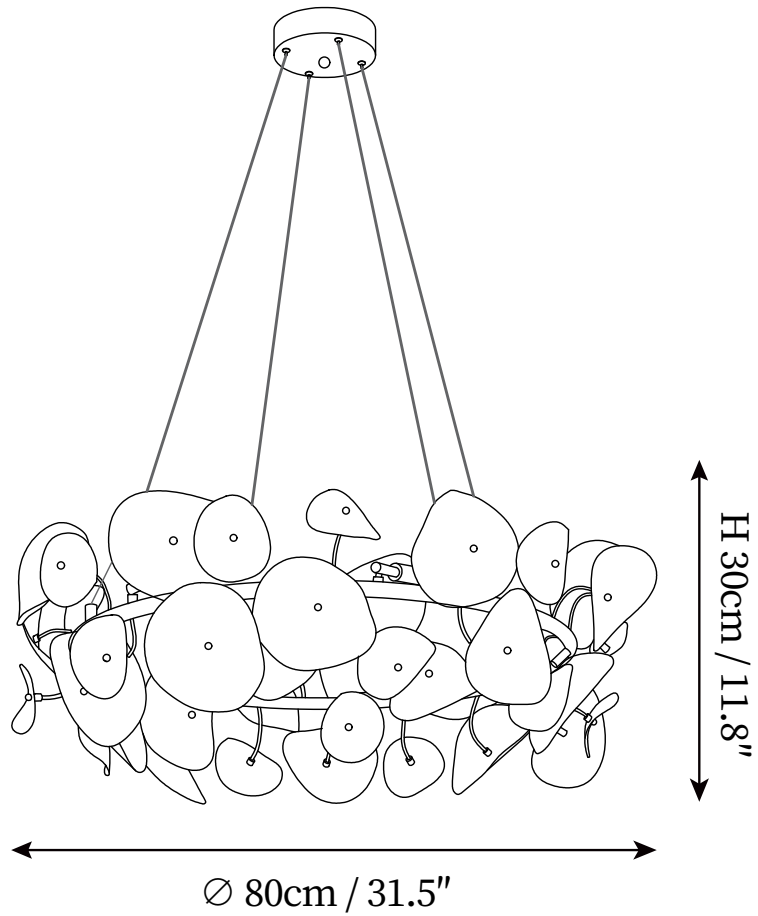

SPECIFICATION SHEET

SPECIFICATION DETAILS

*For custom options, consult factory for details

Fixture Dimensions	D 23.6" x H 11.8"
Light source	G9. (bulb not included).
Wattage	~ 5W incandescent bulb or LED equivalent.
Voltage	AC 110-240V
Mounting	Hardwired.
Dimming	Compatible with dimmable bulbs (bulb not included)
Control method	Compatible with common wall switches(not included)
Finishes	Gold.
Shade Details	White.
Material	Ceramic, Metal.
Wire Length	The standard length of the cord is 59" (150 cm), the length is adjustable.

SPECIFICATION SHEET

SPECIFICATION DETAILS

*For custom options, consult factory for details

Fixture Dimensions	D 31.5" x H 11.8"
Light source	G9. (bulb not included).
Wattage	~ 5W incandescent bulb or LED equivalent.
Voltage	AC 110-240V
Mounting	Hardwired.
Dimming	Compatible with dimmable bulbs (bulb not included)
Control method	Compatible with common wall switches (not included)
Finishes	Gold.
Shade Details	White.
Material	Ceramic, Metal.
Wire Length	The standard length of the cord is 59" (150 cm), the length is adjustable.

SPECIFICATION SHEET

SPECIFICATION DETAILS

*For custom options, consult factory for details

Fixture Dimensions	D 39.4" x H 11.8"
Light source	G9. (bulb not included).
Wattage	~ 5W incandescent bulb or LED equivalent.
Voltage	AC 110-240V
Mounting	Hardwired.
Dimming	Compatible with dimmable bulbs (bulb not included)
Control method	Compatible with common wall switches (not included)
Finishes	Gold.
Shade Details	White.
Material	Ceramic, Metal.
Wire Length	The standard length of the cord is 59" (150 cm), the length is adjustable.