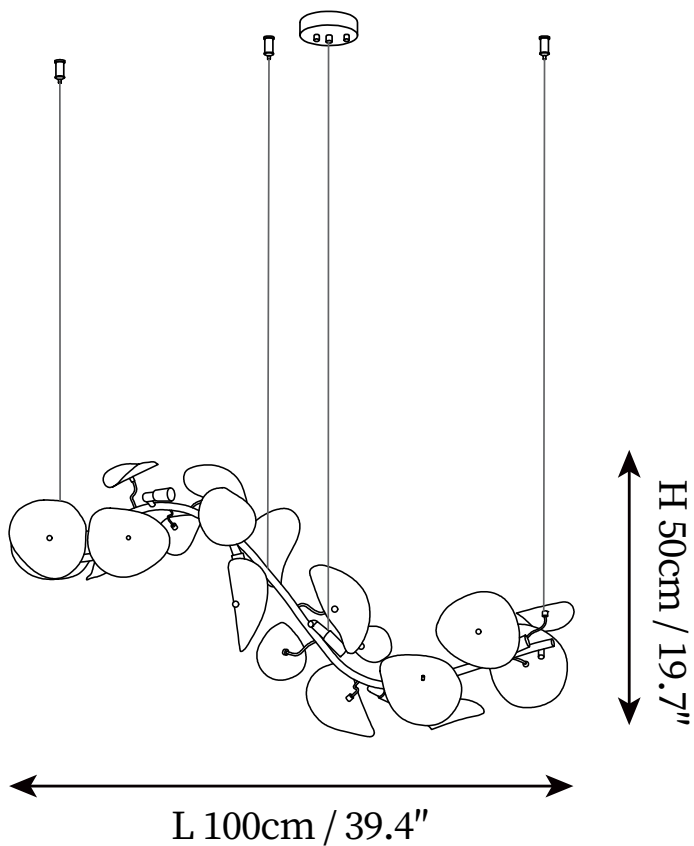

SPECIFICATION SHEET

SPECIFICATION DETAILS

*For custom options, consult factory for details

Fixture Dimensions	L 39.4" x W 11.8" x H 19.7"
Light source	G9. (bulb not included).
Wattage	~ 5W incandescent bulb or LED equivalent.
Voltage	AC 110-240V
Mounting	Hardwired.
Dimming	Compatible with dimmable bulbs (bulb not included)
Control method	Compatible with common wall switches (not included)
Finishes	Gold.
Shade Details	White.
Material	Ceramic, Metal.
Wire Length	The standard length of the cord is 59" (150 cm), the length is adjustable.