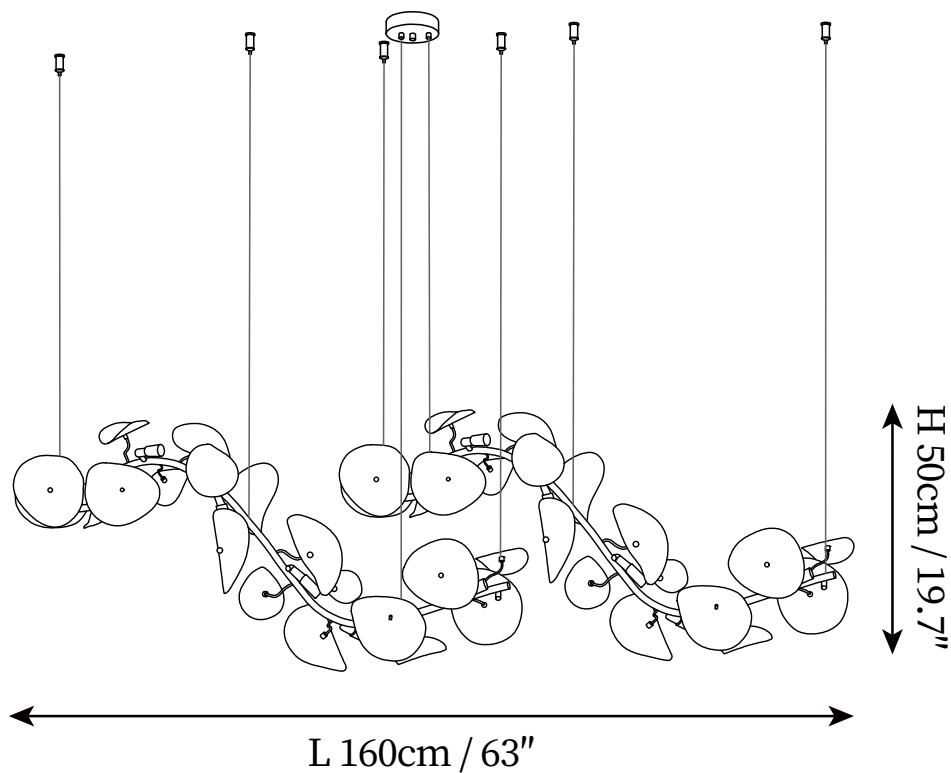

SPECIFICATION SHEET

SPECIFICATION DETAILS

*For custom options, consult factory for details

Fixture Dimensions	L 63" x W 11.8" x H 19.7"
Light source	G9. (bulb not included).
Wattage	~ 5W incandescent bulb or LED equivalent.
Voltage	AC 110-240V
Mounting	Hardwired.
Dimming	Compatible with dimmable bulbs (bulb not included)
Control method	Compatible with common wall switches (not included)
Finishes	Gold.
Shade Details	White.
Material	Ceramic, Metal.
Wire Length	The standard length of the cord is 59" (150 cm), the length is adjustable.