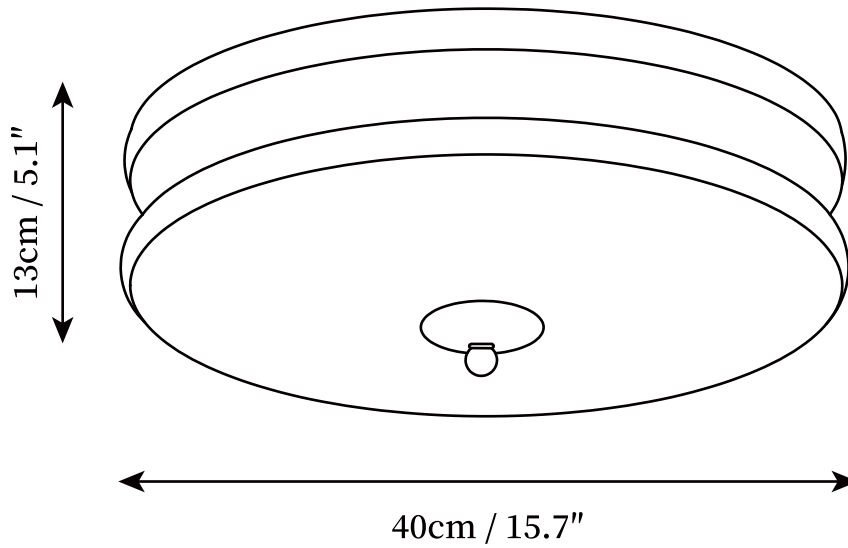

SPECIFICATION SHEET

SPECIFICATION DETAILS

*For custom options, consult factory for details

Fixture Dimensions	D 12.6" x H 5.1"
Light source	Integrated LED
Wattage	~24W
Voltage	AC 110-240V
Dimming	Yes
CRI(Ra)	90+CRI
Mounting	Hardwired.
LED Rated Life	30000 hours
Color Temperature	Warm Light (3000K), Neutral Light (4000K), Cool Light (6000K)
Control method	Compatible with common wall switches(not included)
Finishes	Gold, Chrome.
Shade Details	Beige, White.
Material	Iron, Metal, Glass

SPECIFICATION SHEET

SPECIFICATION DETAILS

*For custom options, consult factory for details

Fixture Dimensions	D 15.7" x H 5.1"
Light source	Integrated LED
Wattage	~38W
Voltage	AC 110-240V
Dimming	Yes
CRI(Ra)	90+CRI
Mounting	Hardwired.
LED Rated Life	30000 hours
Color Temperature	Warm Light (3000K), Neutral Light (4000K), Cool Light (6000K)
Control method	Compatible with common wall switches (not included)
Finishes	Gold, Chrome.
Shade Details	Beige, White.
Material	Iron, Metal, Glass