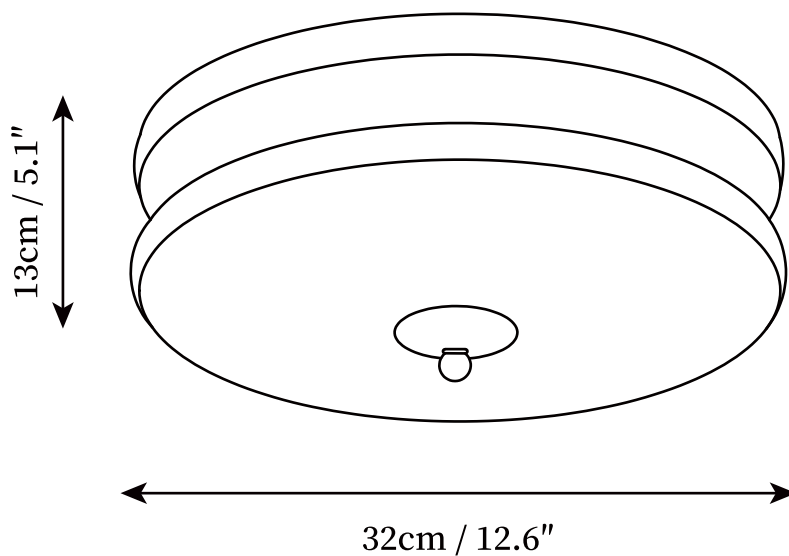

SPECIFICATION SHEET

SPECIFICATION DETAILS

*For custom options, consult factory for details

Fixture Dimensions	D 12.6" x H 5.1"
Light source	Integrated LED
Wattage	~24W
Voltage	AC 110-240V
Dimming	Yes
CRI(Ra)	90+CRI
Mounting	Hardwired.
LED Rated Life	30000 hours
Color Temperature	Warm Light (3000K), Neutral Light (4000K), Cool Light (6000K)
Control method	Compatible with common wall switches(not included)
Finishes	Gold, Chrome.
Shade Details	Beige, White.
Material	Iron, Metal, Glass

SPECIFICATION SHEET

SPECIFICATION DETAILS

*For custom options, consult factory for details

Fixture Dimensions	D 15.7" x H 5.1"
Light source	Integrated LED
Wattage	~38W
Voltage	AC 110-240V
Dimming	Yes
CRI(Ra)	90+CRI
Mounting	Hardwired.
LED Rated Life	30000 hours
Color Temperature	Warm Light (3000K), Neutral Light (4000K), Cool Light (6000K)
Control method	Compatible with common wall switches (not included)
Finishes	Gold, Chrome.
Shade Details	Beige, White.
Material	Iron, Metal, Glass