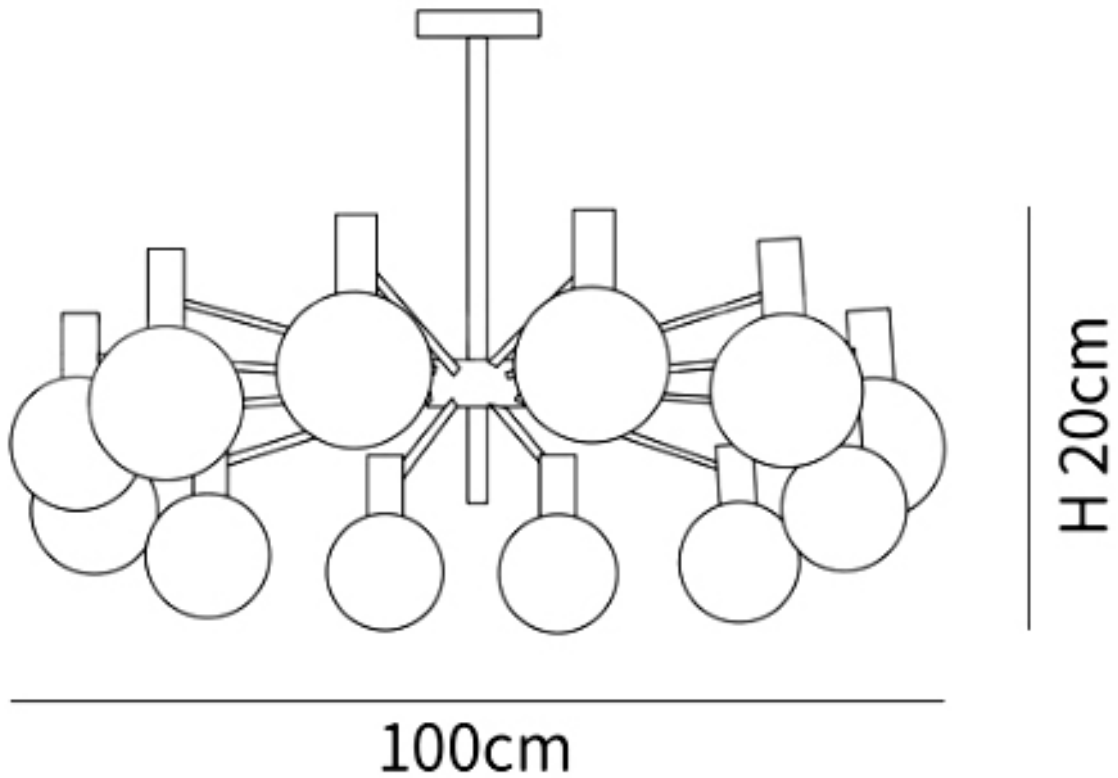

SPECIFICATION SHEET

SPECIFICATION DETAILS

*For custom options, consult factory for details

Fixture Dimensions	D 39.4" x H 7.9"(12heads)
Light source	G9 (bulb not included)
Wattage	MAX 5W incandescent bulb or LED equivalent.
Voltage	AC 110-240V
Mounting	Hardwired.
Dimming	Compatible with dimmable bulbs (bulb not included)
Control method	Compatible with common wall switches(not included)
Finishes	Copper plating
Glass Details	Clear, White
Material	Metal, Glass, Iron
Rod Length	Suspension rod is 19.7", Can be extended upon request.