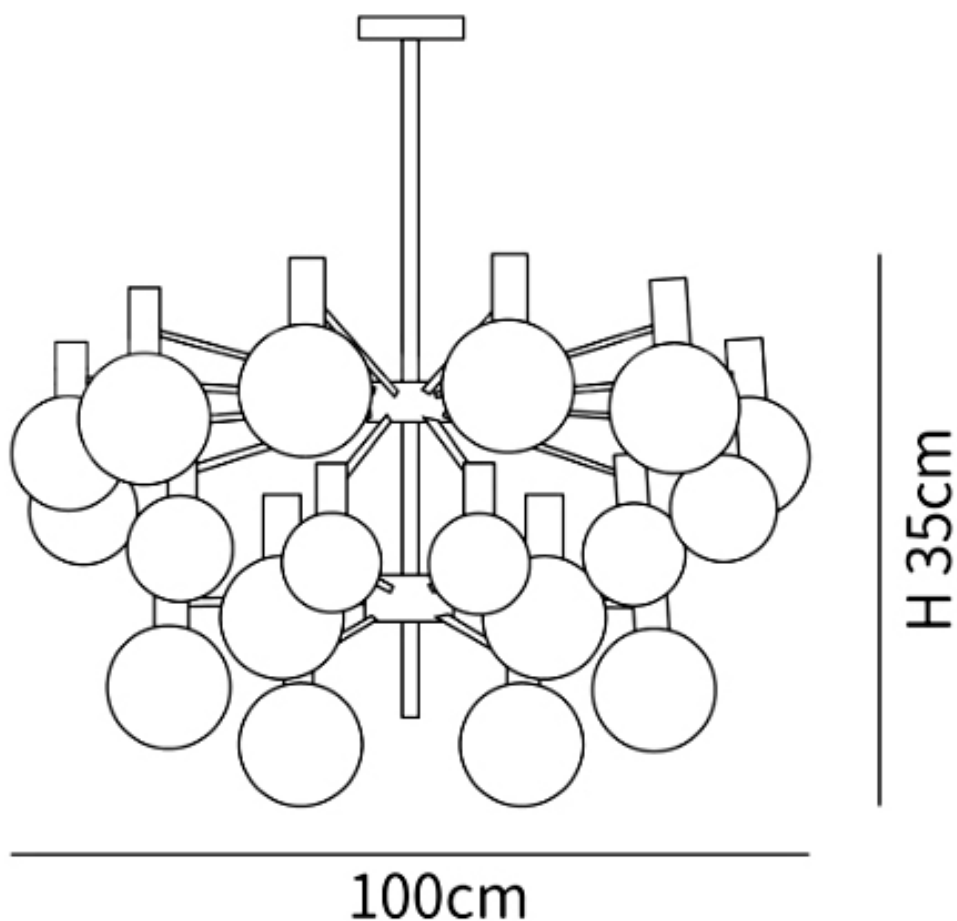

SPECIFICATION SHEET

SPECIFICATION DETAILS

*For custom options, consult factory for details

Fixture Dimensions	D 39.4" x H 13.8" (12+6heads)
Light source	G9 (bulb not included)
Wattage	MAX 5W incandescent bulb or LED equivalent.
Voltage	AC 110-240V
Mounting	Hardwired.
Dimming	Compatible with dimmable bulbs (bulb not included)
Control method	Compatible with common wall switches(
Finishes	Copper plating
Glass Details	Clear, White
Material	Metal, Glass, Iron
Rod Length	Suspension rod is 19.7", Can be extended upon request.