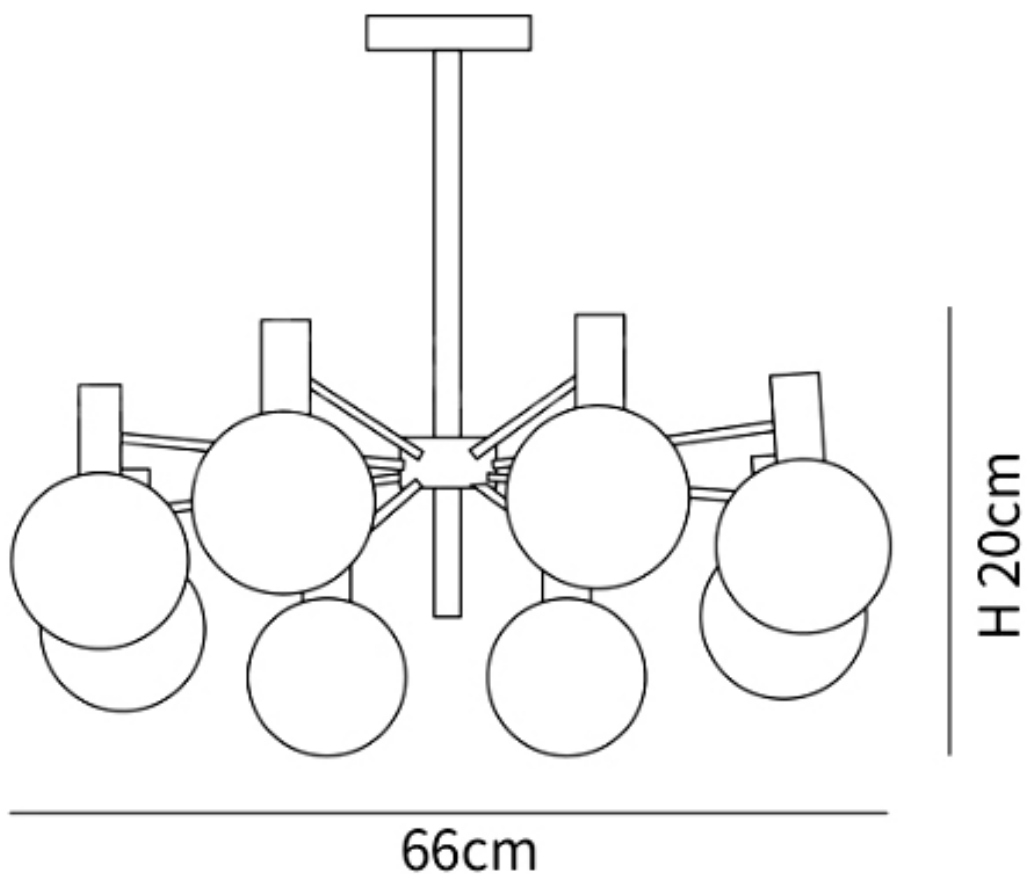

## SPECIFICATION DETAILS

\*For custom options, consult factory for details

|                           |  |
|---------------------------|--|
| <b>Fixture Dimensions</b> | D 26" x H 7.9" (6heads)                                |
| <b>Light source</b>       | G9 (bulb not included)                                 |
| <b>Wattage</b>            | MAX 5W incandescent bulb or LED equivalent.            |
| <b>Voltage</b>            | AC 110-240V  |
| <b>Mounting</b>           | Hardwired.   |
| <b>Dimming</b>            | Compatible with dimmable bulbs (bulb not included)     |
| <b>Control method</b>     | Compatible with common wall switches(                  |
| <b>Finishes</b>           | Copper plating   |
| <b>Glass Details</b>      | Clear, White   |
| <b>Material</b>           | Metal, Glass, Iron                                     |
| <b>Rod Length</b>         | Suspension rod is 19.7", Can be extended upon request. |

## SPECIFICATION DETAILS

\*For custom options, consult factory for details

|                           |  |
|---------------------------|--|
| <b>Fixture Dimensions</b> | D 26" x H 7.9" (8heads)                                |
| <b>Light source</b>       | G9 (bulb not included)                                 |
| <b>Wattage</b>            | MAX 5W incandescent bulb or LED equivalent.            |
| <b>Voltage</b>            | AC 110-240V  |
| <b>Mounting</b>           | Hardwired.   |
| <b>Dimming</b>            | Compatible with dimmable bulbs (bulb not included)     |
| <b>Control method</b>     | Compatible with common wall switches (                 |
| <b>Finishes</b>           | Copper plating   |
| <b>Glass Details</b>      | Clear, White   |
| <b>Material</b>           | Metal, Glass, Iron                                     |
| <b>Rod Length</b>         | Suspension rod is 19.7", Can be extended upon request. |