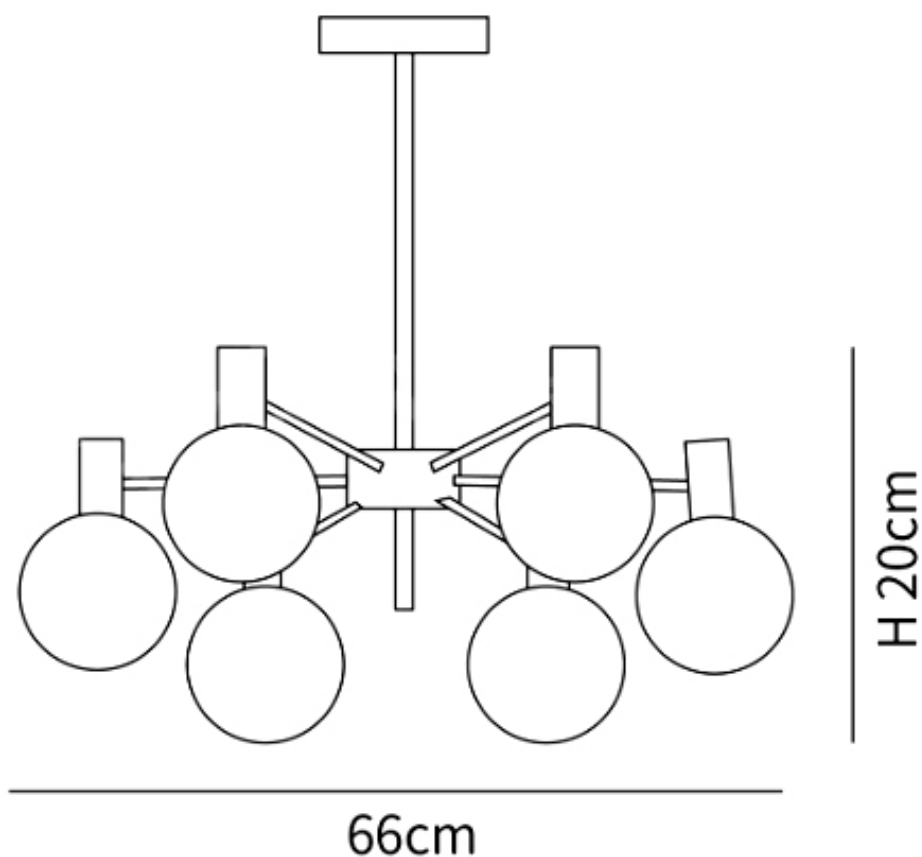

## SPECIFICATION DETAILS

\*For custom options, consult factory for details

|                           |  |
|---------------------------|--|
| <b>Fixture Dimensions</b> | D 26" x H 7.9" (6heads)                                |
| <b>Light source</b>       | G9 (bulb not included)                                 |
| <b>Wattage</b>            | MAX 5W incandescent bulb or LED equivalent.            |
| <b>Voltage</b>            | AC 110-240V  |
| <b>Mounting</b>           | Hardwired.   |
| <b>Dimming</b>            | Compatible with dimmable bulbs (bulb not included)     |
| <b>Control method</b>     | Compatible with common wall switches(                  |
| <b>Finishes</b>           | Copper plating   |
| <b>Glass Details</b>      | Clear, White   |
| <b>Material</b>           | Metal, Glass, Iron                                     |
| <b>Rod Length</b>         | Suspension rod is 19.7", Can be extended upon request. |

## SPECIFICATION DETAILS

\*For custom options, consult factory for details

|                           |  |
|---------------------------|--|
| <b>Fixture Dimensions</b> | D 26" x H 7.9" (8heads)                                |
| <b>Light source</b>       | G9 (bulb not included)                                 |
| <b>Wattage</b>            | MAX 5W incandescent bulb or LED equivalent.            |
| <b>Voltage</b>            | AC 110-240V  |
| <b>Mounting</b>           | Hardwired.   |
| <b>Dimming</b>            | Compatible with dimmable bulbs (bulb not included)     |
| <b>Control method</b>     | Compatible with common wall switches (                 |
| <b>Finishes</b>           | Copper plating   |
| <b>Glass Details</b>      | Clear, White   |
| <b>Material</b>           | Metal, Glass, Iron                                     |
| <b>Rod Length</b>         | Suspension rod is 19.7", Can be extended upon request. |