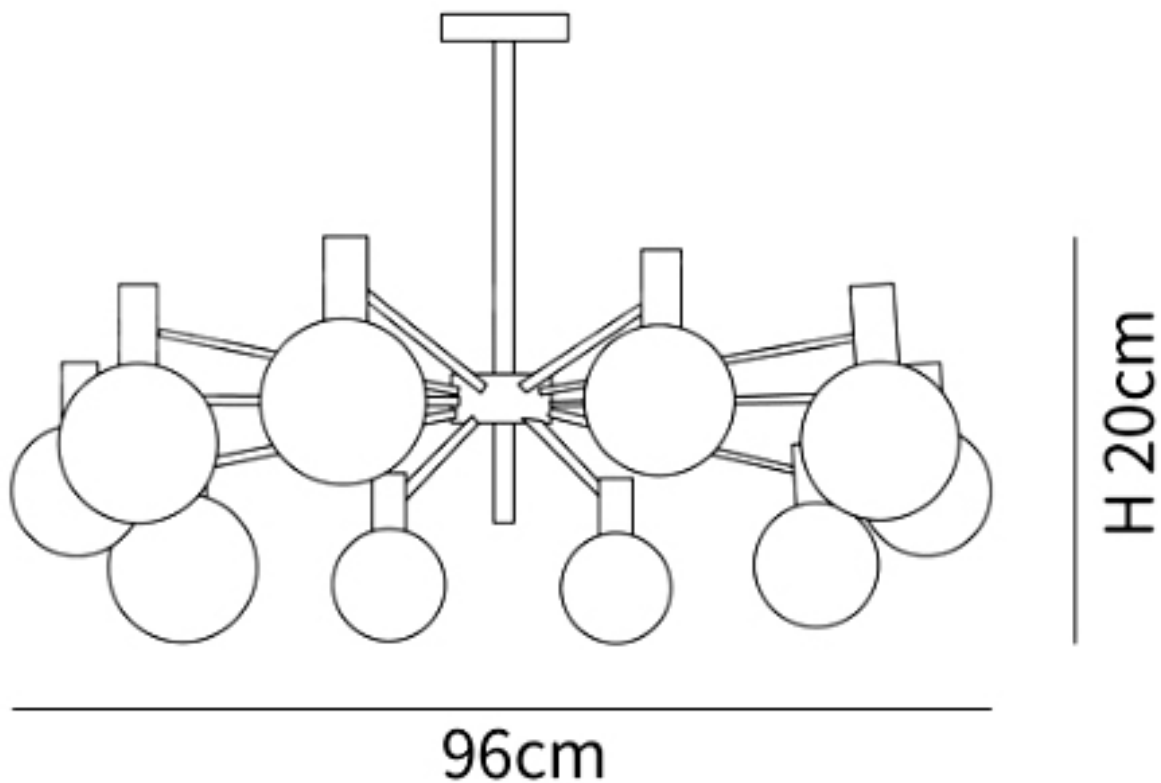

SPECIFICATION SHEET

SPECIFICATION DETAILS

*For custom options, consult factory for details

Fixture Dimensions	D 37.8" x H 7.9" (10heads)
Light source	G9 (bulb not included)
Wattage	MAX 5W incandescent bulb or LED equivalent.
Voltage	AC 110-240V
Mounting	Hardwired.
Dimming	Compatible with dimmable bulbs (bulb not included)
Control method	Compatible with common wall switches (
Finishes	Copper plating
Glass Details	Clear, White
Material	Metal, Glass, Iron
Rod Length	Suspension rod is 19.7", Can be extended upon request.