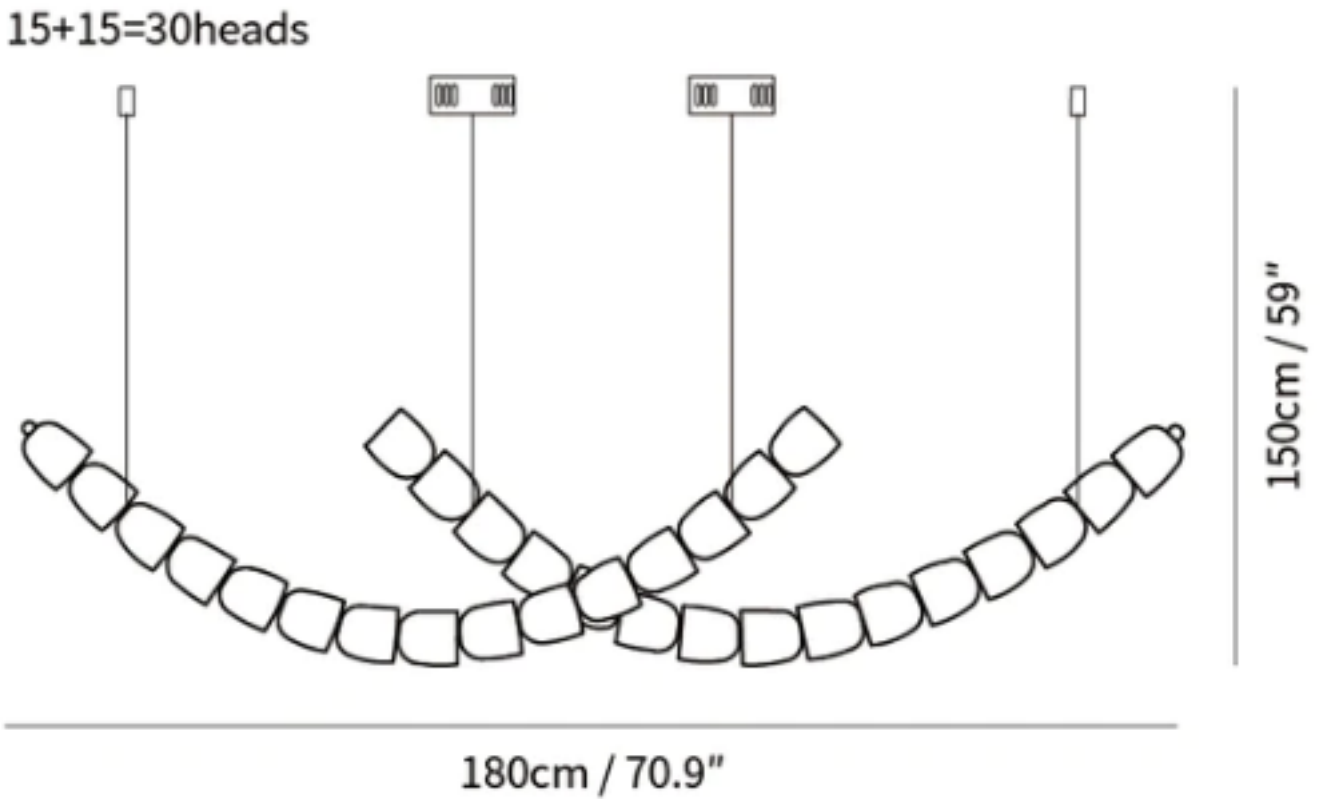

Style A

DESCRIPTION

The award-winning designer created a majestic crystal chandelier whose elegance and modern lines blend harmoniously with the historic location. The piece hangs from the ceiling like a glowing transparent snake. It consists of three interlacing lines, each made of hundreds of crystals, illuminated by a glowing LED light source that emits a soft, continuous and surrounding light.

SPECIFICATION DETAILS

*For custom options, consult factory for details

SKU	VK202206211639-05
Fixture Dimensions	L 70.9" x H 59"(30heads)
Light source	Integrated LED
Wattage	~ 5W
Voltage	AC 110-240V
Dimming	Not supported
CRI(Ra)	90+ CRI
Mounting	Hardwired.
LED Rated Life	30000 hours
Color Temperature	Warm Light (3000K), Neutral Light (4000K), Cool Light (6000K)
Control method	Compatible with common wall switches(not included)
Finishes	Clear
Shadow Details	Clear
Material	Acrylic, Iron, Metal, Stainless steel.
Wire Length	The standard length of the cord is 59" (150 cm), the length is adjustable.
Warranty	2 Years
Certification	Compatible with North America, Saudi Arabia, Europe, Australia Certification