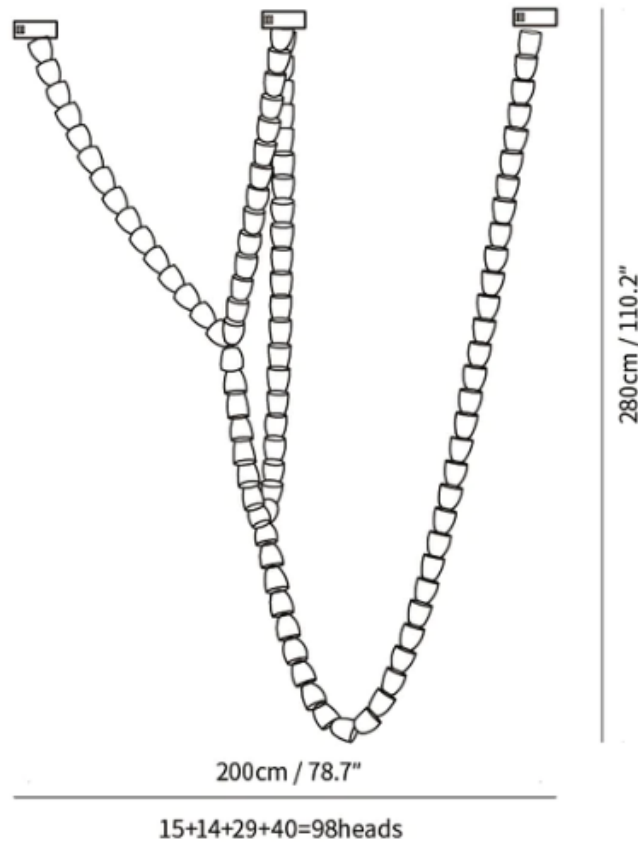

Style F

DESCRIPTION

The award-winning designer created a majestic crystal chandelier whose elegance and modern lines blend harmoniously with the historic location. The piece hangs from the ceiling like a glowing transparent snake. It consists of three interlacing lines, each made of hundreds of crystals, illuminated by a glowing LED light source that emits a soft, continuous and surrounding light.

SPECIFICATION DETAILS

*For custom options, consult factory for details

SKU	VK202206211639-31
Fixture Dimensions	L 78.7" x H 110.2" (98heads)
Light source	Integrated LED
Wattage	~ 5W
Voltage	AC 110-240V
Dimming	Not supported
CRI(Ra)	90+ CRI
Mounting	Hardwired.
LED Rated Life	30000 hours
Color Temperature	Warm Light (3000K), Neutral Light (4000K), Cool Light (6000K)
Control method	Compatible with common wall switches (not included)
Finishes	Clear
Shadow Details	Clear
Material	Acrylic, Iron, Metal, Stainless steel.
Wire Length	NO
Warranty	2 Years
Certification	Compatible with North America, Saudi Arabia, Europe, Australia Certification