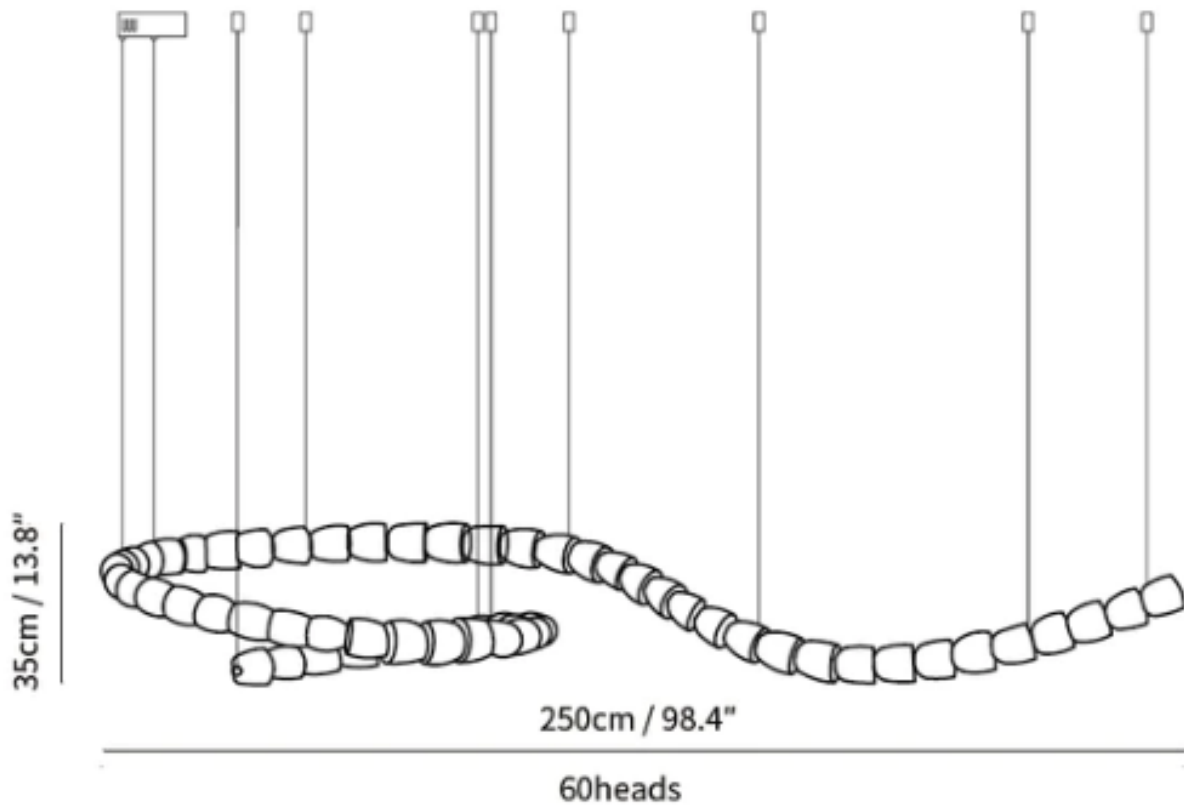

Style I

DESCRIPTION

The award-winning designer created a majestic crystal chandelier whose elegance and modern lines blend harmoniously with the historic location. The piece hangs from the ceiling like a glowing transparent snake. It consists of three interlacing lines, each made of hundreds of crystals, illuminated by a glowing LED light source that emits a soft, continuous and surrounding light.

SPECIFICATION DETAILS

*For custom options, consult factory for details

SKU	VK202206211639-55
Fixture Dimensions	L 98.4" x H 13.8" (60heads)
Light source	Integrated LED
Wattage	~ 5W
Voltage	AC 110-240V
Dimming	Not supported
CRI(Ra)	90+ CRI
Mounting	Hardwired.
LED Rated Life	30000 hours
Color Temperature	Warm Light (3000K), Neutral Light (4000K), Cool Light (6000K)
Control method	Compatible with common wall switches (not included)
Finishes	Clear
Shadow Details	Clear
Material	Acrylic, Iron, Metal, Stainless steel.
Wire Length	The standard length of the cord is 59" (150 cm), the length is adjustable.
Warranty	2 Years
Certification	Compatible with North America, Saudi Arabia, Europe, Australia Certification