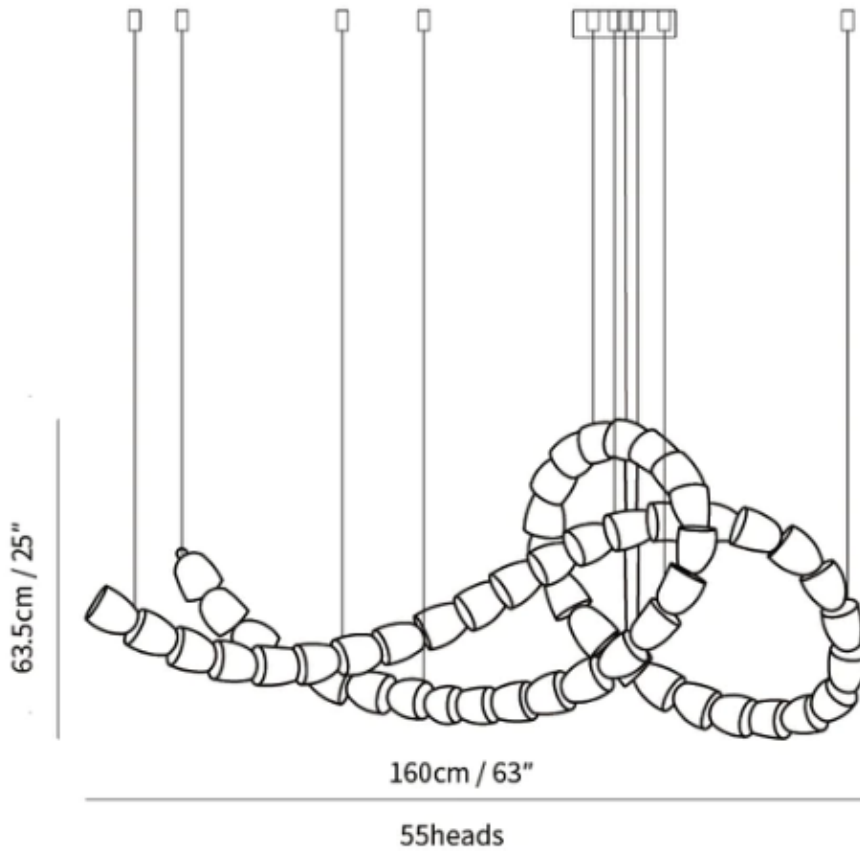

Style H

DESCRIPTION

The award-winning designer created a majestic crystal chandelier whose elegance and modern lines blend harmoniously with the historic location. The piece hangs from the ceiling like a glowing transparent snake. It consists of three interlacing lines, each made of hundreds of crystals, illuminated by a glowing LED light source that emits a soft, continuous and surrounding light.

SPECIFICATION DETAILS

*For custom options, consult factory for details

SKU	VK202206211639-53
Fixture Dimensions	L 63" x H 25" (55heads)
Light source	Integrated LED
Wattage	~ 5W
Voltage	AC 110-240V
Dimming	Not supported
CRI(Ra)	90+ CRI
Mounting	Hardwired.
LED Rated Life	30000 hours
Color Temperature	Warm Light (3000K), Neutral Light (4000K), Cool Light (6000K)
Control method	Compatible with common wall switches (not included)
Finishes	Clear
Shadow Details	Clear
Material	Acrylic, Iron, Metal, Stainless steel.
Wire Length	The standard length of the cord is 59" (150 cm), the length is adjustable.
Warranty	2 Years
Certification	Compatible with North America, Saudi Arabia, Europe, Australia Certification