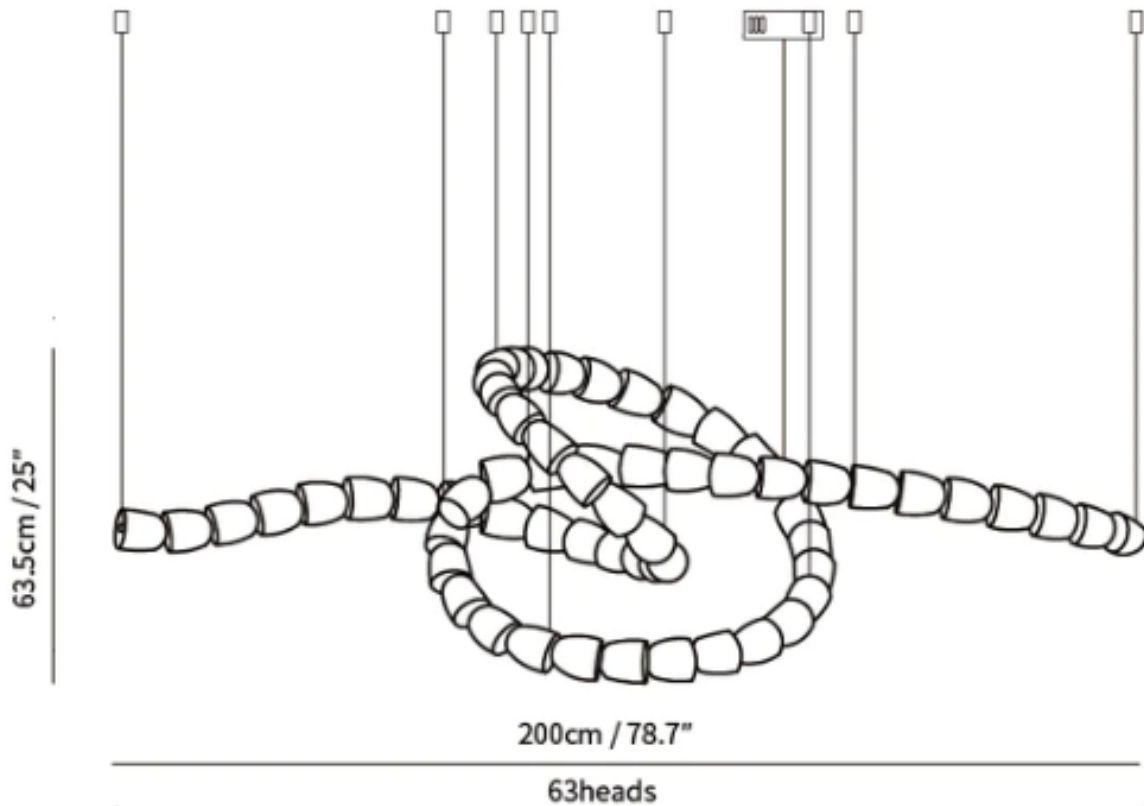

Style E

DESCRIPTION

The award-winning designer created a majestic crystal chandelier whose elegance and modern lines blend harmoniously with the historic location. The piece hangs from the ceiling like a glowing transparent snake. It consists of three interlacing lines, each made of hundreds of crystals, illuminated by a glowing LED light source that emits a soft, continuous and surrounding light.

SPECIFICATION DETAILS

*For custom options, consult factory for details

SKU	VK202206211639-35
Fixture Dimensions	L 78.7" x H 25" (63heads)
Light source	Integrated LED
Wattage	~ 5W
Voltage	AC 110-240V
Dimming	Not supported
CRI(Ra)	90+ CRI
Mounting	Hardwired.
LED Rated Life	30000 hours
Color Temperature	Warm Light (3000K), Neutral Light (4000K), Cool Light (6000K)
Control method	Compatible with common wall switches (not included)
Finishes	Clear
Shadow Details	Clear
Material	Acrylic, Iron, Metal, Stainless steel.
Wire Length	The standard length of the cord is 59" (150 cm), the length is adjustable.
Warranty	2 Years
Certification	Compatible with North America, Saudi Arabia, Europe, Australia Certification