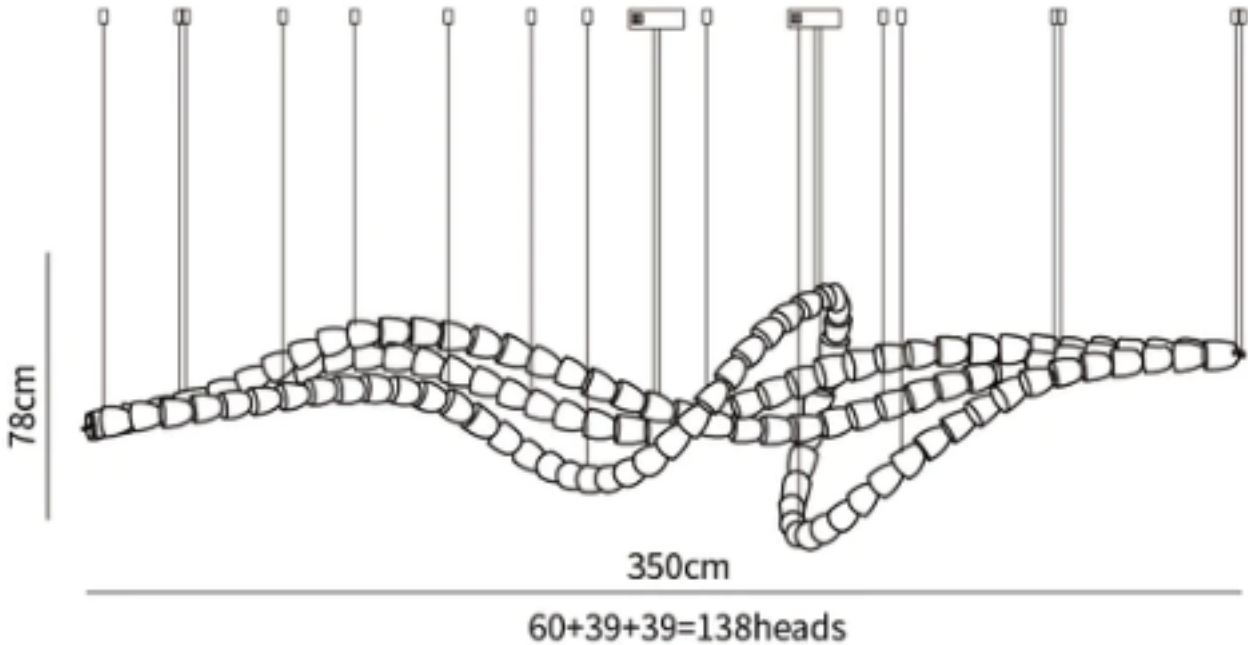

Style D

DESCRIPTION

The award-winning designer created a majestic crystal chandelier whose elegance and modern lines blend harmoniously with the historic location. The piece hangs from the ceiling like a glowing transparent snake. It consists of three interlacing lines, each made of hundreds of crystals, illuminated by a glowing LED light source that emits a soft, continuous and surrounding light.

SPECIFICATION DETAILS

*For custom options, consult factory for details

SKU	VK202206211639-29
Fixture Dimensions	L 137.8" x H 30.7" (138heads)
Light source	Integrated LED
Wattage	~ 5W
Voltage	AC 110-240V
Dimming	Not supported
CRI(Ra)	90+ CRI
Mounting	Hardwired.
LED Rated Life	30000 hours
Color Temperature	Warm Light (3000K), Neutral Light (4000K), Cool Light (6000K)
Control method	Compatible with common wall switches (not included)
Finishes	Clear
Shadow Details	Clear
Material	Acrylic, Iron, Metal, Stainless steel.
Wire Length	The standard length of the cord is 59" (150 cm), the length is adjustable.
Warranty	2 Years
Certification	Compatible with North America, Saudi Arabia, Europe, Australia Certification