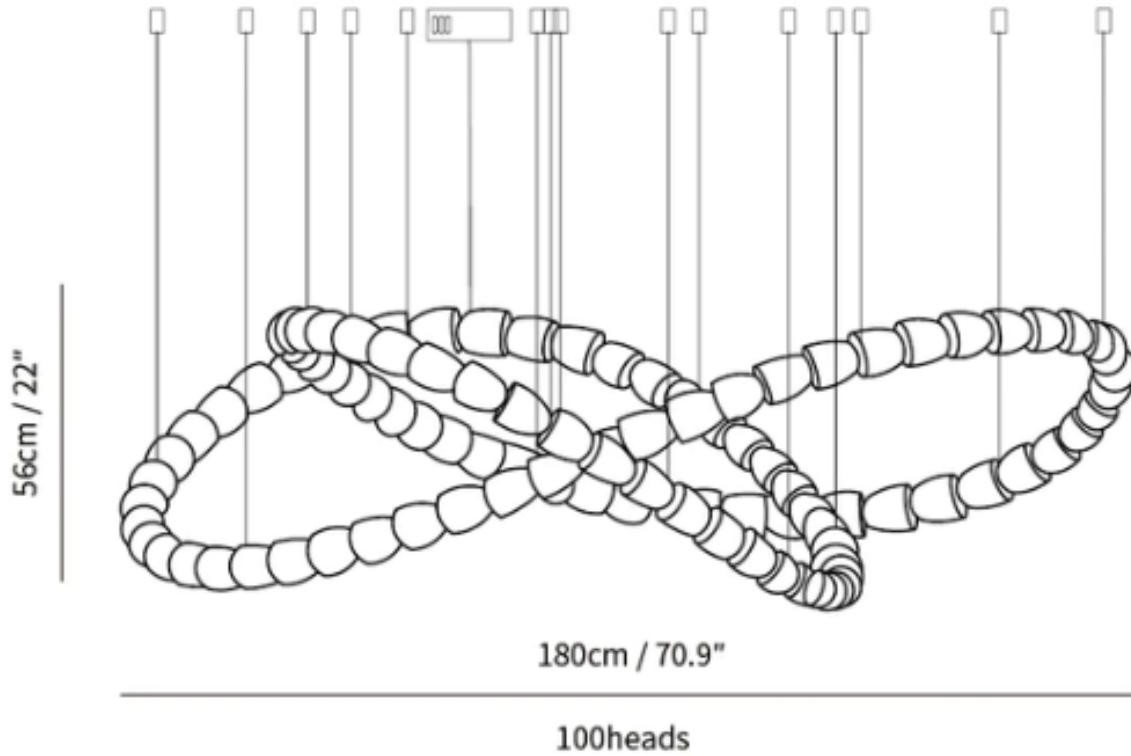

Style C

DESCRIPTION

The award-winning designer created a majestic crystal chandelier whose elegance and modern lines blend harmoniously with the historic location. The piece hangs from the ceiling like a glowing transparent snake. It consists of three interlacing lines, each made of hundreds of crystals, illuminated by a glowing LED light source that emits a soft, continuous and surrounding light.

SPECIFICATION DETAILS

*For custom options, consult factory for details

SKU	VK202206211639-31
Fixture Dimensions	L 70.9" x H 22" (100heads)
Light source	Integrated LED
Wattage	~ 5W
Voltage	AC 110-240V
Dimming	Not supported
CRI(Ra)	90+ CRI
Mounting	Hardwired.
LED Rated Life	30000 hours
Color Temperature	Warm Light (3000K), Neutral Light (4000K), Cool Light (6000K)
Control method	Compatible with common wall switches (not included)
Finishes	Clear
Shadow Details	Clear
Material	Acrylic, Iron, Metal, Stainless steel.
Wire Length	The standard length of the cord is 59" (150 cm), the length is adjustable.
Warranty	2 Years
Certification	Compatible with North America, Saudi Arabia, Europe, Australia Certification