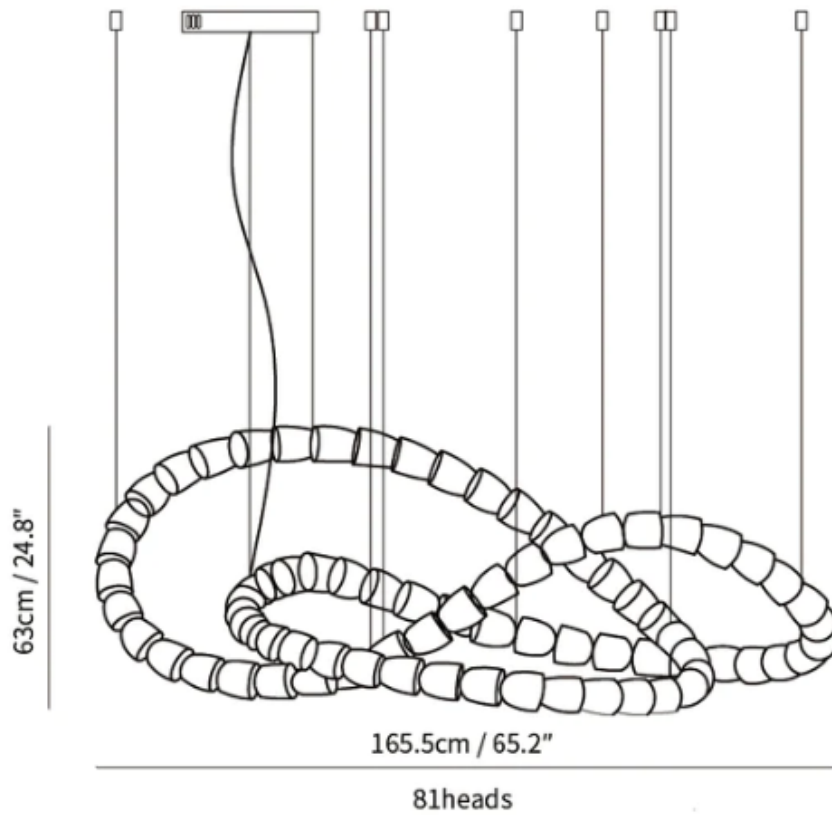

Style J

DESCRIPTION

The award-winning designer created a majestic crystal chandelier whose elegance and modern lines blend harmoniously with the historic location. The piece hangs from the ceiling like a glowing transparent snake. It consists of three interlacing lines, each made of hundreds of crystals, illuminated by a glowing LED light source that emits a soft, continuous and surrounding light.

SPECIFICATION DETAILS

*For custom options, consult factory for details

SKU	VK202206211639-57
Fixture Dimensions	L 65.2" x H 24.8" (81heads)
Light source	Integrated LED
Wattage	~ 5W
Voltage	AC 110-240V
Dimming	Not supported
CRI(Ra)	90+ CRI
Mounting	Hardwired.
LED Rated Life	30000 hours
Color Temperature	Warm Light (3000K), Neutral Light (4000K), Cool Light (6000K)
Control method	Compatible with common wall switches (not included)
Finishes	Clear
Shadow Details	Clear
Material	Acrylic, Iron, Metal, Stainless steel.
Wire Length	The standard length of the cord is 59" (150 cm), the length is adjustable.
Warranty	2 Years
Certification	Compatible with North America, Saudi Arabia, Europe, Australia Certification