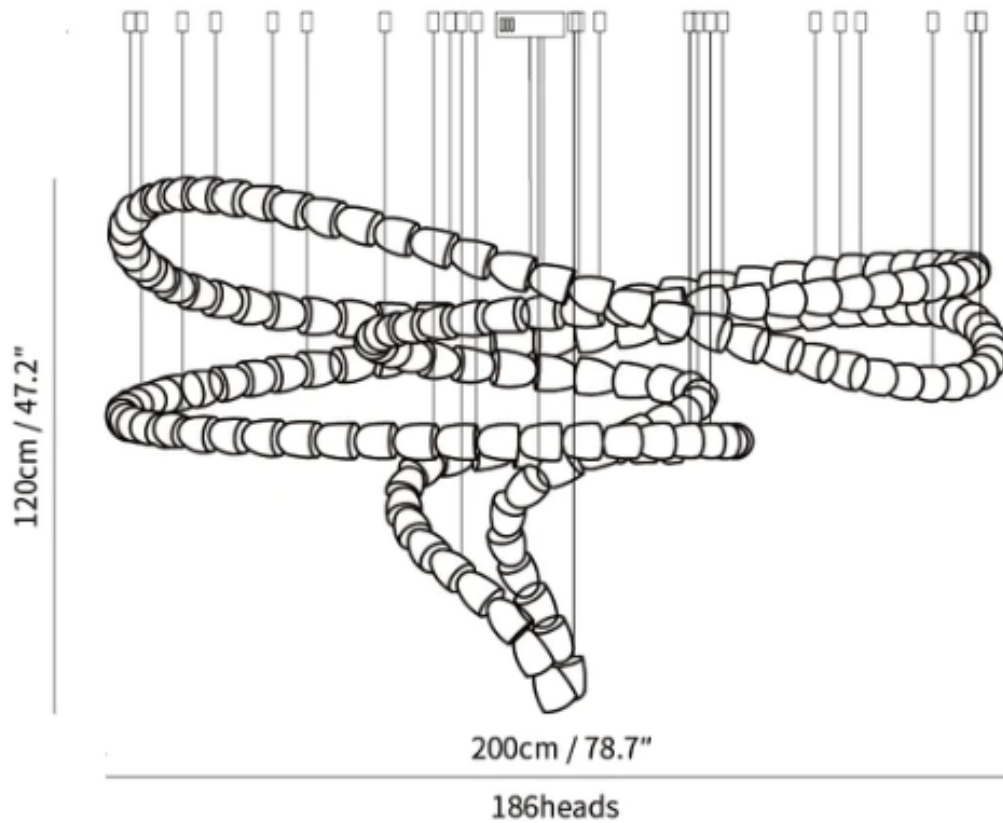

Style B

DESCRIPTION

The award-winning designer created a majestic crystal chandelier whose elegance and modern lines blend harmoniously with the historic location. The piece hangs from the ceiling like a glowing transparent snake. It consists of three interlacing lines, each made of hundreds of crystals, illuminated by a glowing LED light source that emits a soft, continuous and surrounding light.

SPECIFICATION DETAILS

*For custom options, consult factory for details

SKU	VK202206211639-13
Fixture Dimensions	L 78.7" x H 47.2" (186heads)
Light source	Integrated LED
Wattage	~ 5W
Voltage	AC 110-240V
Dimming	Not supported
CRI(Ra)	90+ CRI
Mounting	Hardwired.
LED Rated Life	30000 hours
Color Temperature	Warm Light (3000K), Neutral Light (4000K), Cool Light (6000K)
Control method	Compatible with common wall switches (not included)
Finishes	Clear
Shadow Details	Clear
Material	Acrylic, Iron, Metal, Stainless steel.
Wire Length	The standard length of the cord is 59" (150 cm), the length is adjustable.
Warranty	2 Years
Certification	Compatible with North America, Saudi Arabia, Europe, Australia Certification