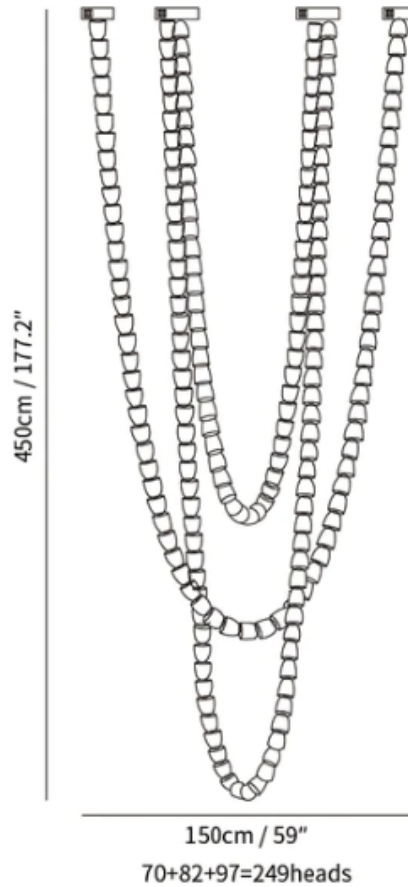

Style G

DESCRIPTION

The award-winning designer created a majestic crystal chandelier whose elegance and modern lines blend harmoniously with the historic location. The piece hangs from the ceiling like a glowing transparent snake. It consists of three interlacing lines, each made of hundreds of crystals, illuminated by a glowing LED light source that emits a soft, continuous and surrounding light.

SPECIFICATION DETAILS

*For custom options, consult factory for details

SKU	VK202206211639-51
Fixture Dimensions	L 59" x H 177.2" (249heads)
Light source	Integrated LED
Wattage	~ 5W
Voltage	AC 110-240V
Dimming	Not supported
CRI(Ra)	90+ CRI
Mounting	Hardwired.
LED Rated Life	30000 hours
Color Temperature	Warm Light (3000K), Neutral Light (4000K), Cool Light (6000K)
Control method	Compatible with common wall switches (not included)
Finishes	Clear
Shadow Details	Clear
Material	Acrylic, Iron, Metal, Stainless steel.
Wire Length	NO
Warranty	2 Years
Certification	Compatible with North America, Saudi Arabia, Europe, Australia Certification