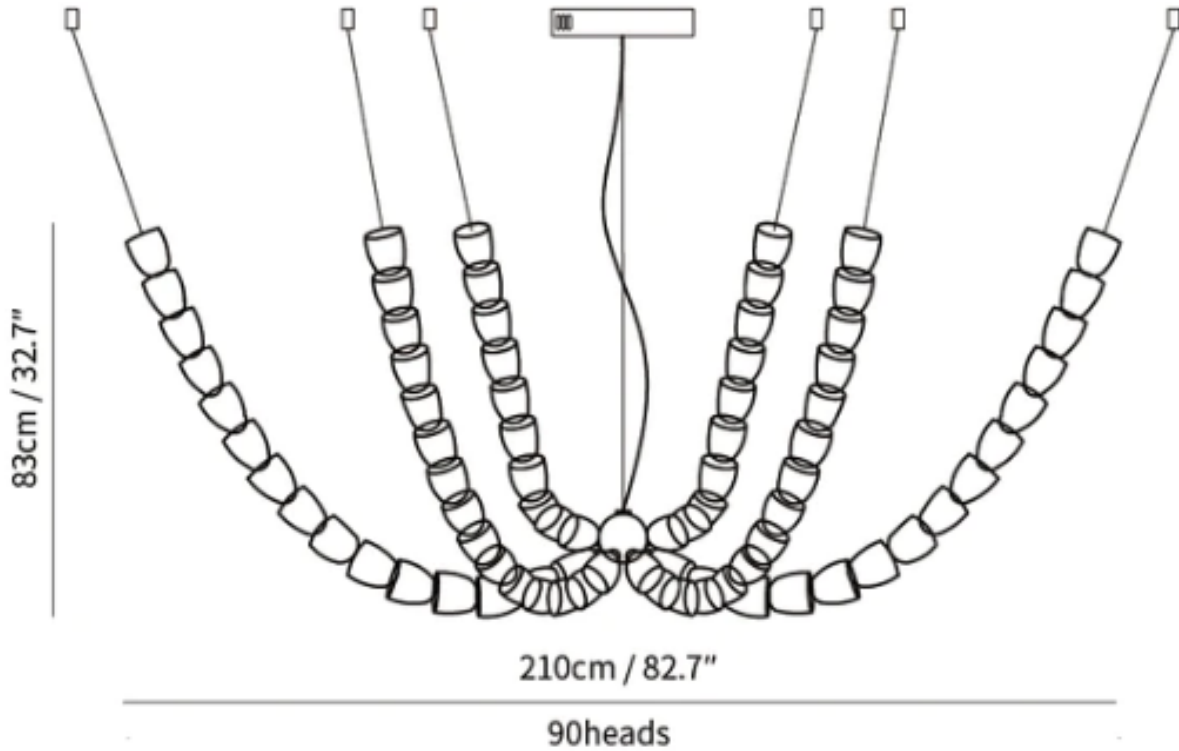

Style K

DESCRIPTION

The award-winning designer created a majestic crystal chandelier whose elegance and modern lines blend harmoniously with the historic location. The piece hangs from the ceiling like a glowing transparent snake. It consists of three interlacing lines, each made of hundreds of crystals, illuminated by a glowing LED light source that emits a soft, continuous and surrounding light.

SPECIFICATION DETAILS

*For custom options, consult factory for details

SKU	VK202206211639-59
Fixture Dimensions	L 82.7" x H 32.7" (90heads)
Light source	Integrated LED
Wattage	~ 5W
Voltage	AC 110-240V
Dimming	Not supported
CRI(Ra)	90+ CRI
Mounting	Hardwired.
LED Rated Life	30000 hours
Color Temperature	Warm Light (3000K), Neutral Light (4000K), Cool Light (6000K)
Control method	Compatible with common wall switches (not included)
Finishes	Clear
Shadow Details	Clear
Material	Acrylic, Iron, Metal, Stainless steel.
Wire Length	The standard length of the cord is 59" (150 cm), the length is adjustable.
Warranty	2 Years
Certification	Compatible with North America, Saudi Arabia, Europe, Australia Certification